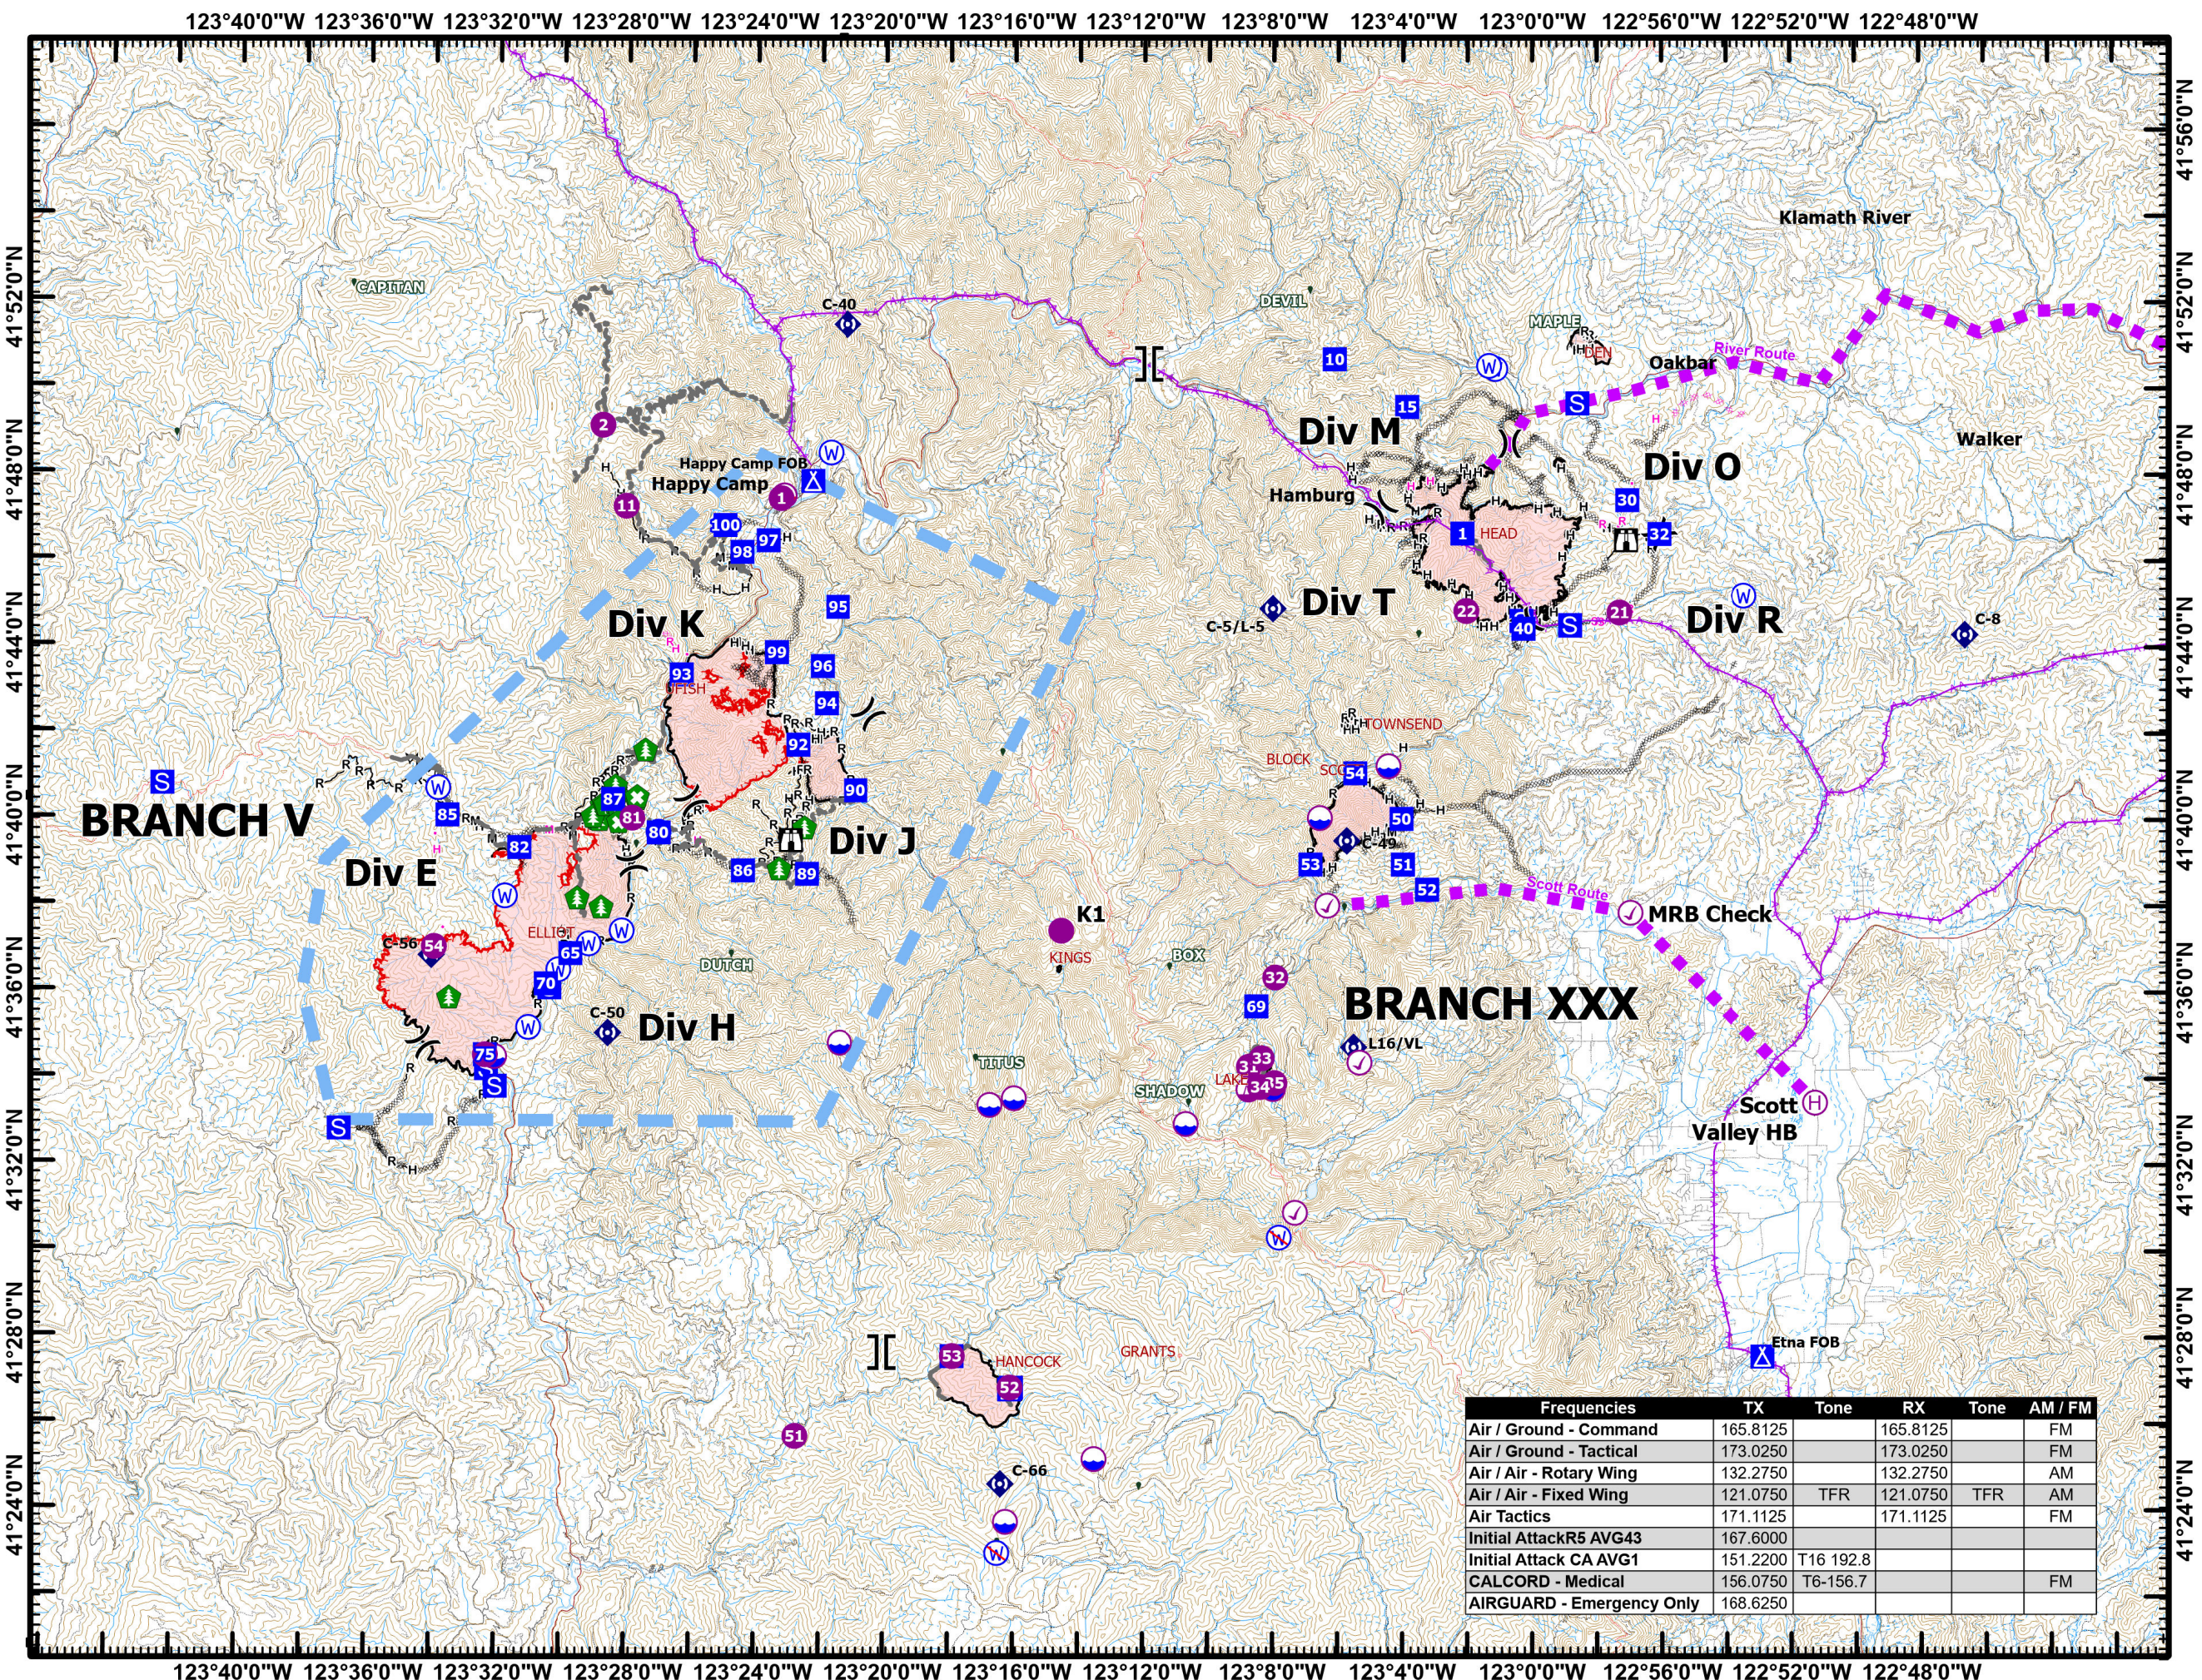

# Pilot Map

Happy Camp Complex  
CA-KNF-007022

Sept 18, 2023

USFS Small Fires

**Logistics**

- Camp
- Staging Area

**Operations**

- Lookout

**Repair**

- Retardant in Avoidance Area
- Hazard Tree

**Communications**

- Repeater

**Water**

- Water Source
- Restricted Water Source

Transmission Lines

**FC Line Type**

- Contained
- Uncontained
- Wildfire Daily Fire Perimeter

Frequencies	TX	Tone	RX	Tone	AM / FM
Air / Ground - Command	165.8125		165.8125		FM
Air / Ground - Tactical	173.0250		173.0250		FM
Air / Air - Rotary Wing	132.2750		132.2750		AM
Air / Air - Fixed Wing	121.0750	TFR	121.0750	TFR	AM
Air Tactics	171.1125		171.1125		FM
Initial Attack R5 AVG43	167.6000				
Initial Attack CA AVG1	151.2200	T16 192.8			
CALCORD - Medical	156.0750	T6-156.7			FM
AIRGUARD - Emergency Only	168.6250				

1:270,000  
Datum: North American 1983

0
1.5
3
6 Miles

PILOT