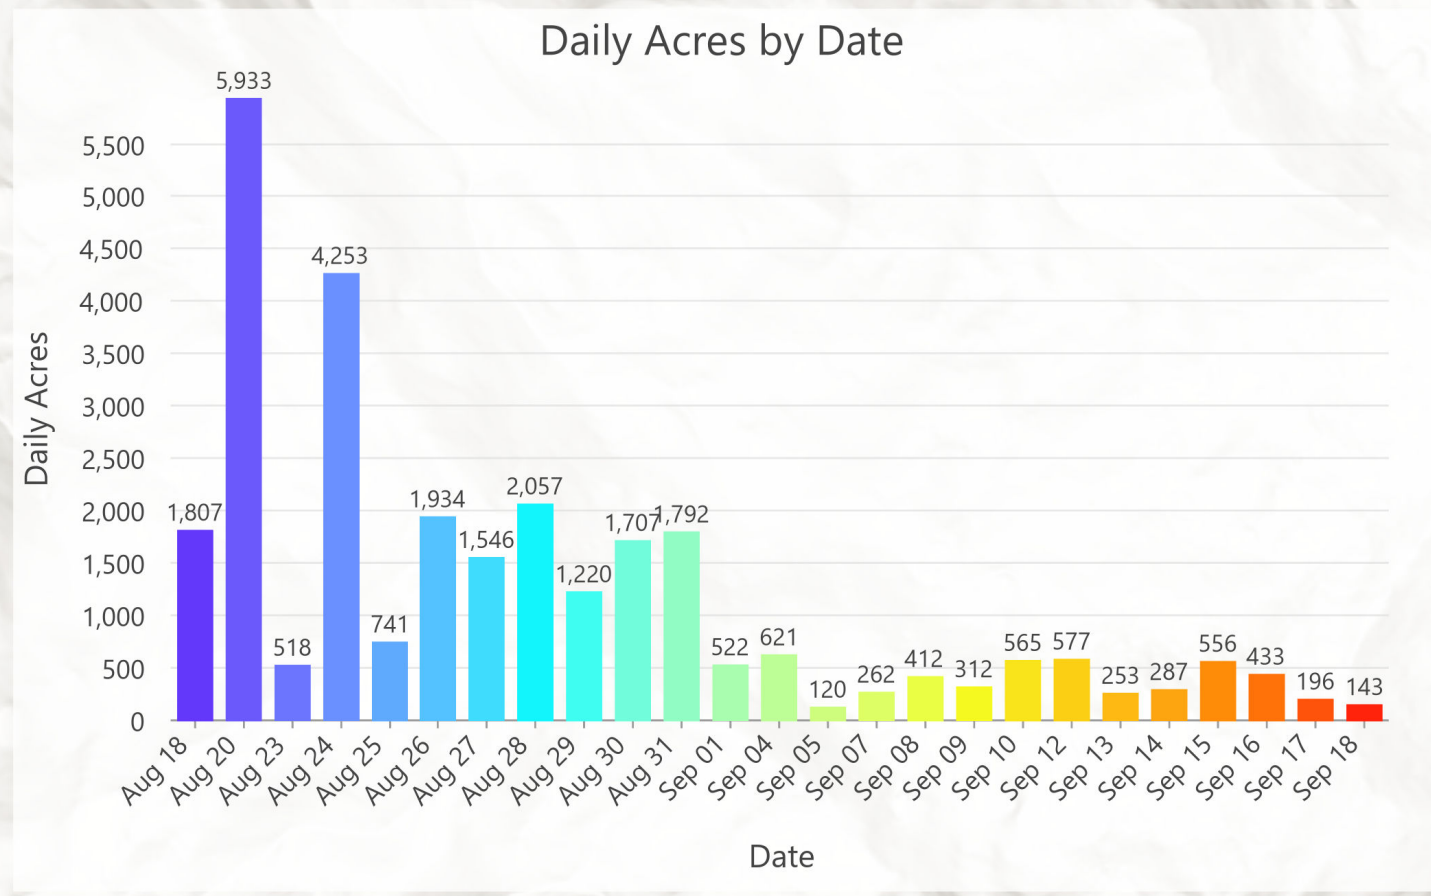

Date	Daily Acres	Total Acres
Aug 17	3,579	3,579
Aug 18	1,807	5,386
Aug 20	5,933	11,319
Aug 23	518	11,837
Aug 24	4,253	16,090
Aug 25	741	16,831
Aug 26	1,934	18,765
Aug 27	1,546	20,311
Aug 28	2,057	22,368
Aug 29	1,220	23,588
Aug 30	1,707	25,295
Aug 31	1,792	27,087
Sep 01	522	27,609
Sep 04	621	28,230
Sep 05	120	28,350
Sep 07	262	28,612
Sep 08	412	29,024
Sep 09	312	29,336
Sep 10	565	29,901
Sep 12	577	30,478
Sep 13	253	30,731
Sep 14	287	31,018
Sep 15	556	31,574
Sep 16	433	32,007
Sep 17	196	32,203
Sep 18	143	32,346

- Aug 17
- Aug 18
- Aug 20
- Aug 23
- Aug 24
- Aug 25
- Aug 26
- Aug 27
- Aug 28
- Aug 29
- Aug 30
- Aug 31
- Sep 01
- Sep 04
- Sep 05
- Sep 07
- Sep 08
- Sep 09
- Sep 10
- Sep 12
- Sep 13
- Sep 14
- Sep 15
- Sep 16
- Sep 17
- Sep 18

**PROGRESSION**  
 Happy Camp Complex  
 CA-KNF-007022

September  
 18, 2023

0 0.5 1 Miles  
 PCS: NAD 1983 UTM Zone 10N  
 Scale: 1:24,000