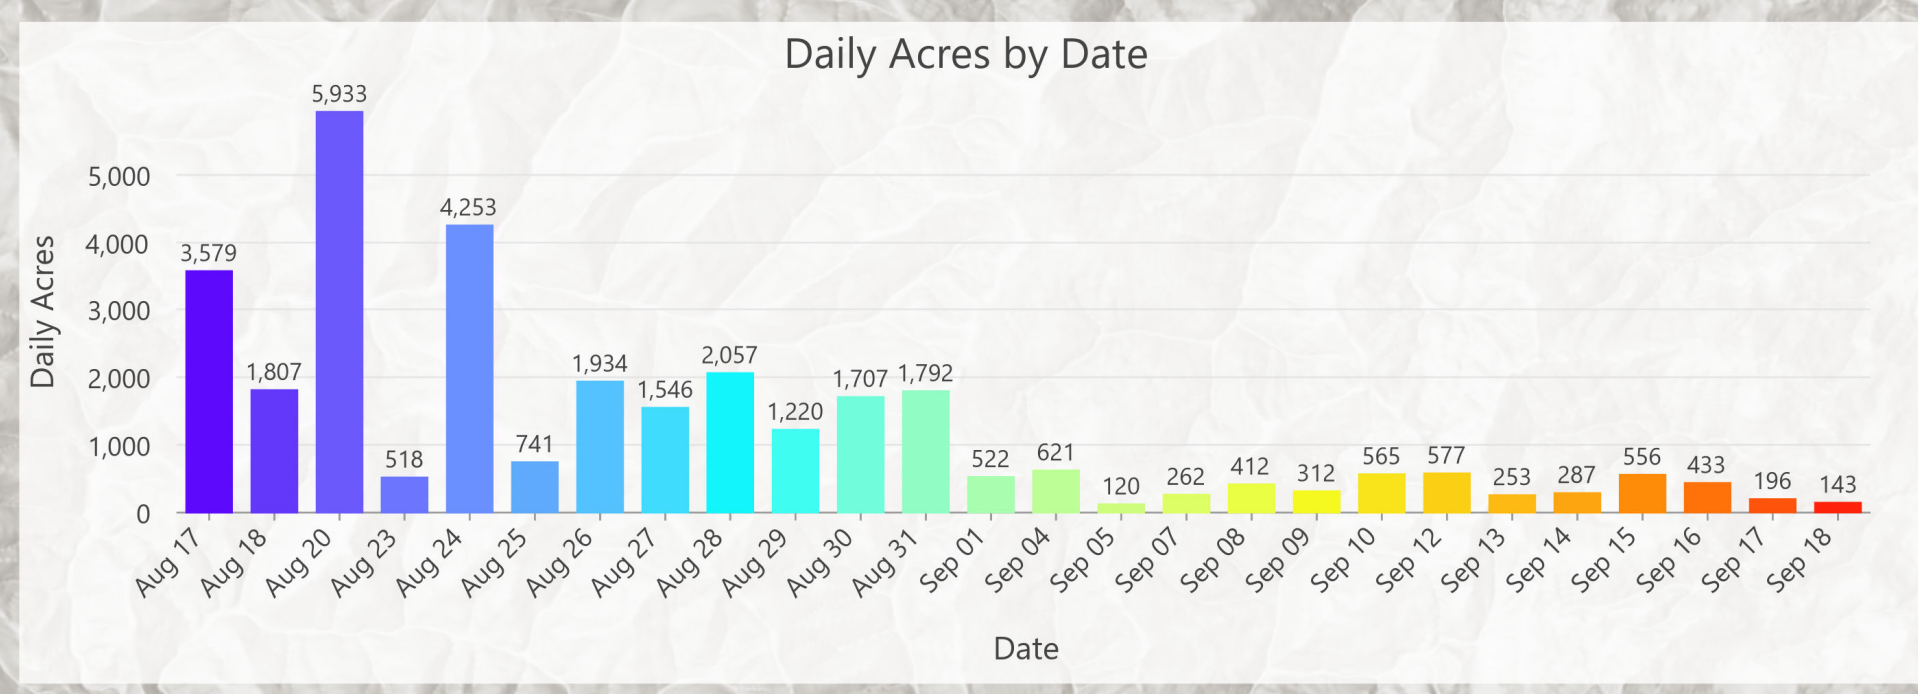

Date	Daily Acres	Total Acres	Date	Daily Acres	Total Acres
Aug 17	3,579	3,579	Sep 04	621	28,230
Aug 18	1,807	5,386	Sep 05	120	28,350
Aug 20	5,933	11,319	Sep 07	262	28,612
Aug 23	518	11,837	Sep 08	412	29,024
Aug 24	4,253	16,090	Sep 09	312	29,336
Aug 25	741	16,831	Sep 10	565	29,901
Aug 26	1,934	18,765	Sep 12	577	30,478
Aug 27	1,546	20,311	Sep 13	253	30,731
Aug 28	2,057	22,368	Sep 14	287	31,018
Aug 29	1,220	23,588	Sep 15	556	31,574
Aug 30	1,707	25,295	Sep 16	433	32,007
Aug 31	1,792	27,087	Sep 17	196	32,203
Sep 01	522	27,609	Sep 18	143	32,346

**PROGRESSION** Sept 18, 2023

State Highways

- Aug 17
- Aug 18
- Aug 20
- Aug 23
- Aug 24
- Aug 25
- Aug 26
- Aug 27
- Aug 28
- Aug 29
- Aug 30
- Aug 31
- Sep 01
- Sep 02
- Sep 03
- Sep 04
- Sep 05
- Sep 07
- Sep 08
- Sep 09
- Sep 10
- Sep 12
- Sep 13
- Sep 14
- Sep 15
- Sep 16
- Sep 17
- Sep 18

**PROGRESSION**  
 Happy Camp Complex  
 CA-KNF-007022  
 September 18, 2023

0 0.5 1 2 3 4 5 Miles

PCS: NAD 1983 UTM Zone 10N  
 Scale: 1:72,518

**PROGRESSION** Sept 18, 2023