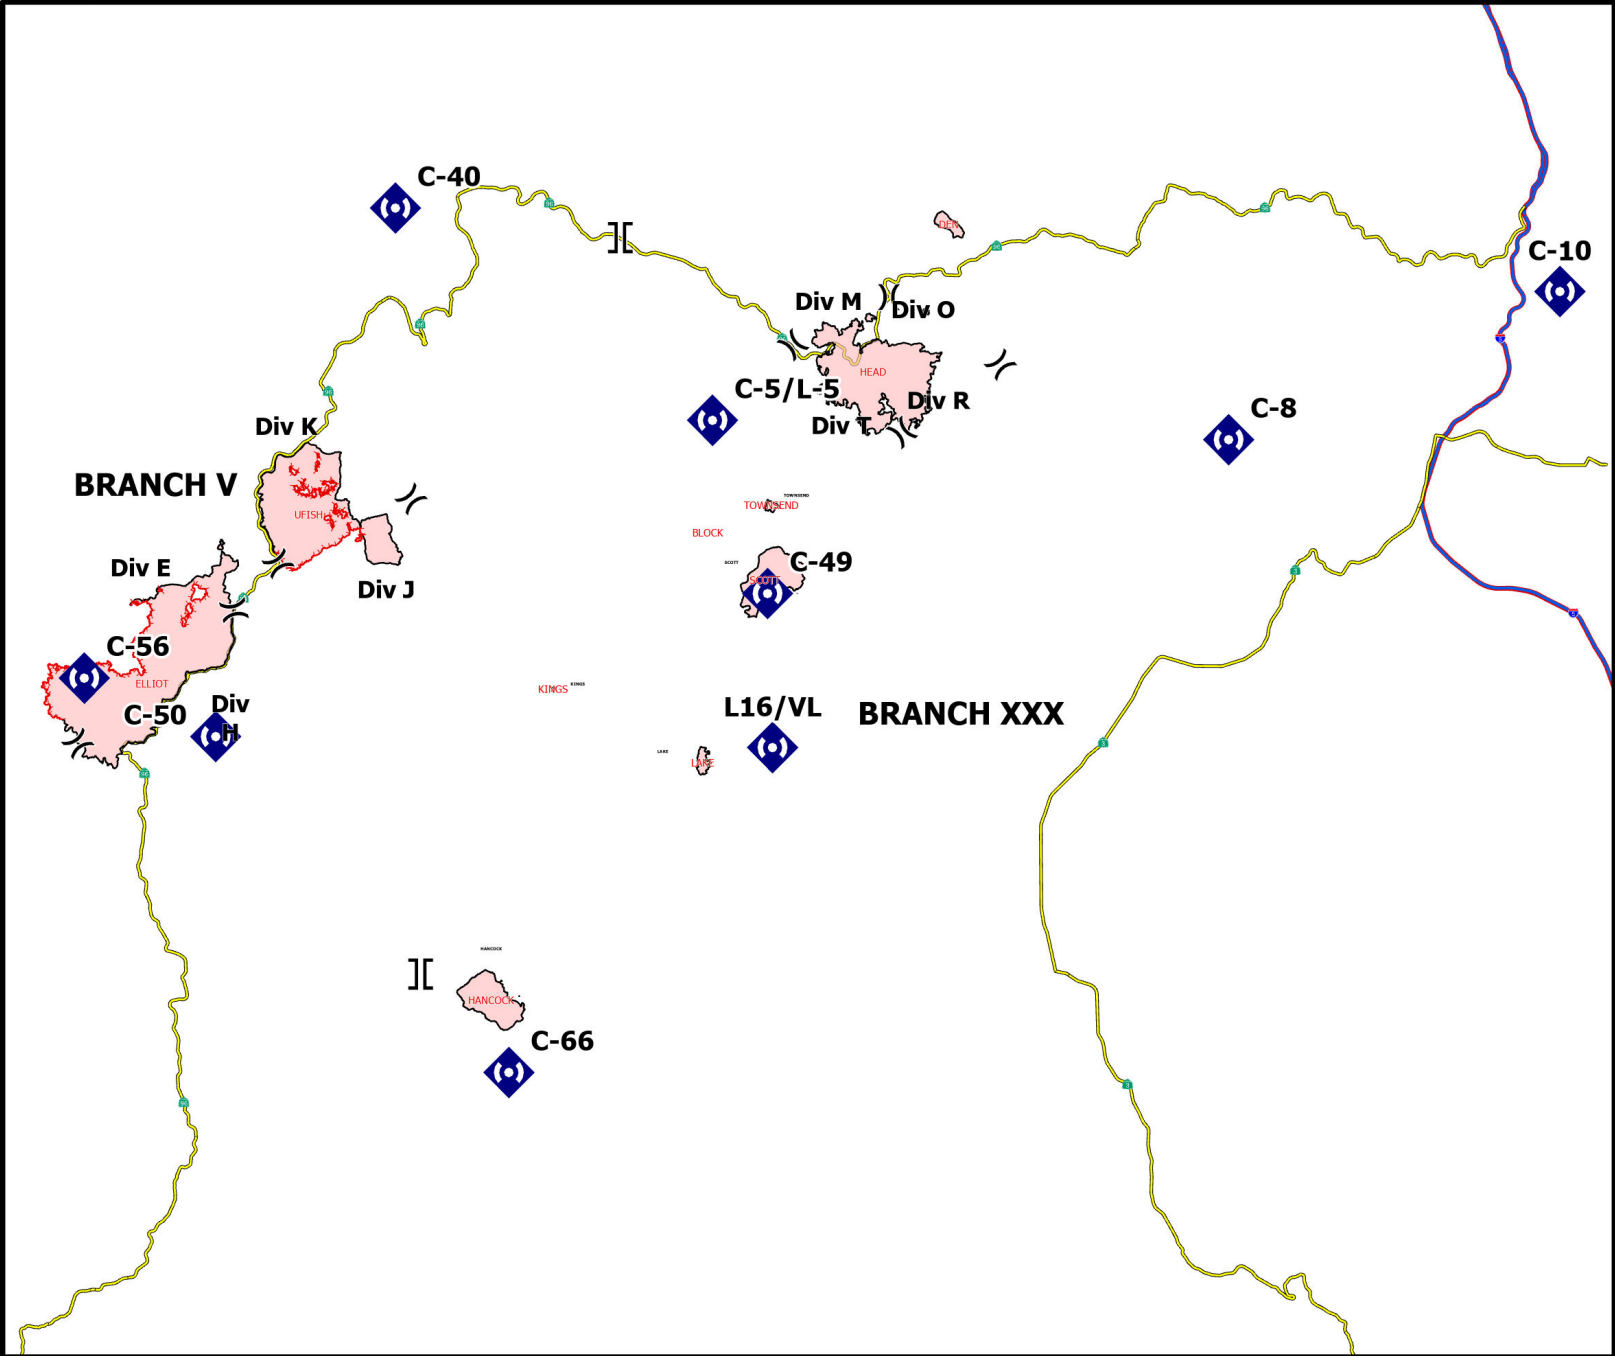

REPEATERS

FC Point Type	Label	Comments	Latitude WGS84 DDM	Longitude WGS84 DDM
Repeater	C-40	Slater Butte	41° 51.484' N	123° 21.213' W
Repeater	C-5/L-5	Lake	41° 44.920' N	123° 08.017' W
Repeater	C-8	Gunsight	41° 44.309' N	122° 46.598' W
Repeater	C-10	Paradise Craggy	41° 48.871' N	122° 32.820' W
Repeater	C-49	Scotts Bar Lookout	41° 39.540' N	123° 05.724' W
Repeater	C-50	Ukonom Lookout	41° 35.041' N	123° 28.561' W
Repeater	C-56	Pony peak	41° 36.831' N	123° 34.020' W
Repeater	L16/VL	Boulder Peak	41° 34.756' N	123° 05.512' W
Repeater	C-66	Hancock Ridge	41° 24.620' N	123° 16.385' W

REPEATERS

-) (Division Break
-] [Branch Break
-  Repeater

REPEATERS
Happy Camp Complex
CA-KNF-007022

0 1.5 3 6 Miles

Datum: NAD 1983 UTM Zone 10N Scale: 1:435,000

REPEATERS