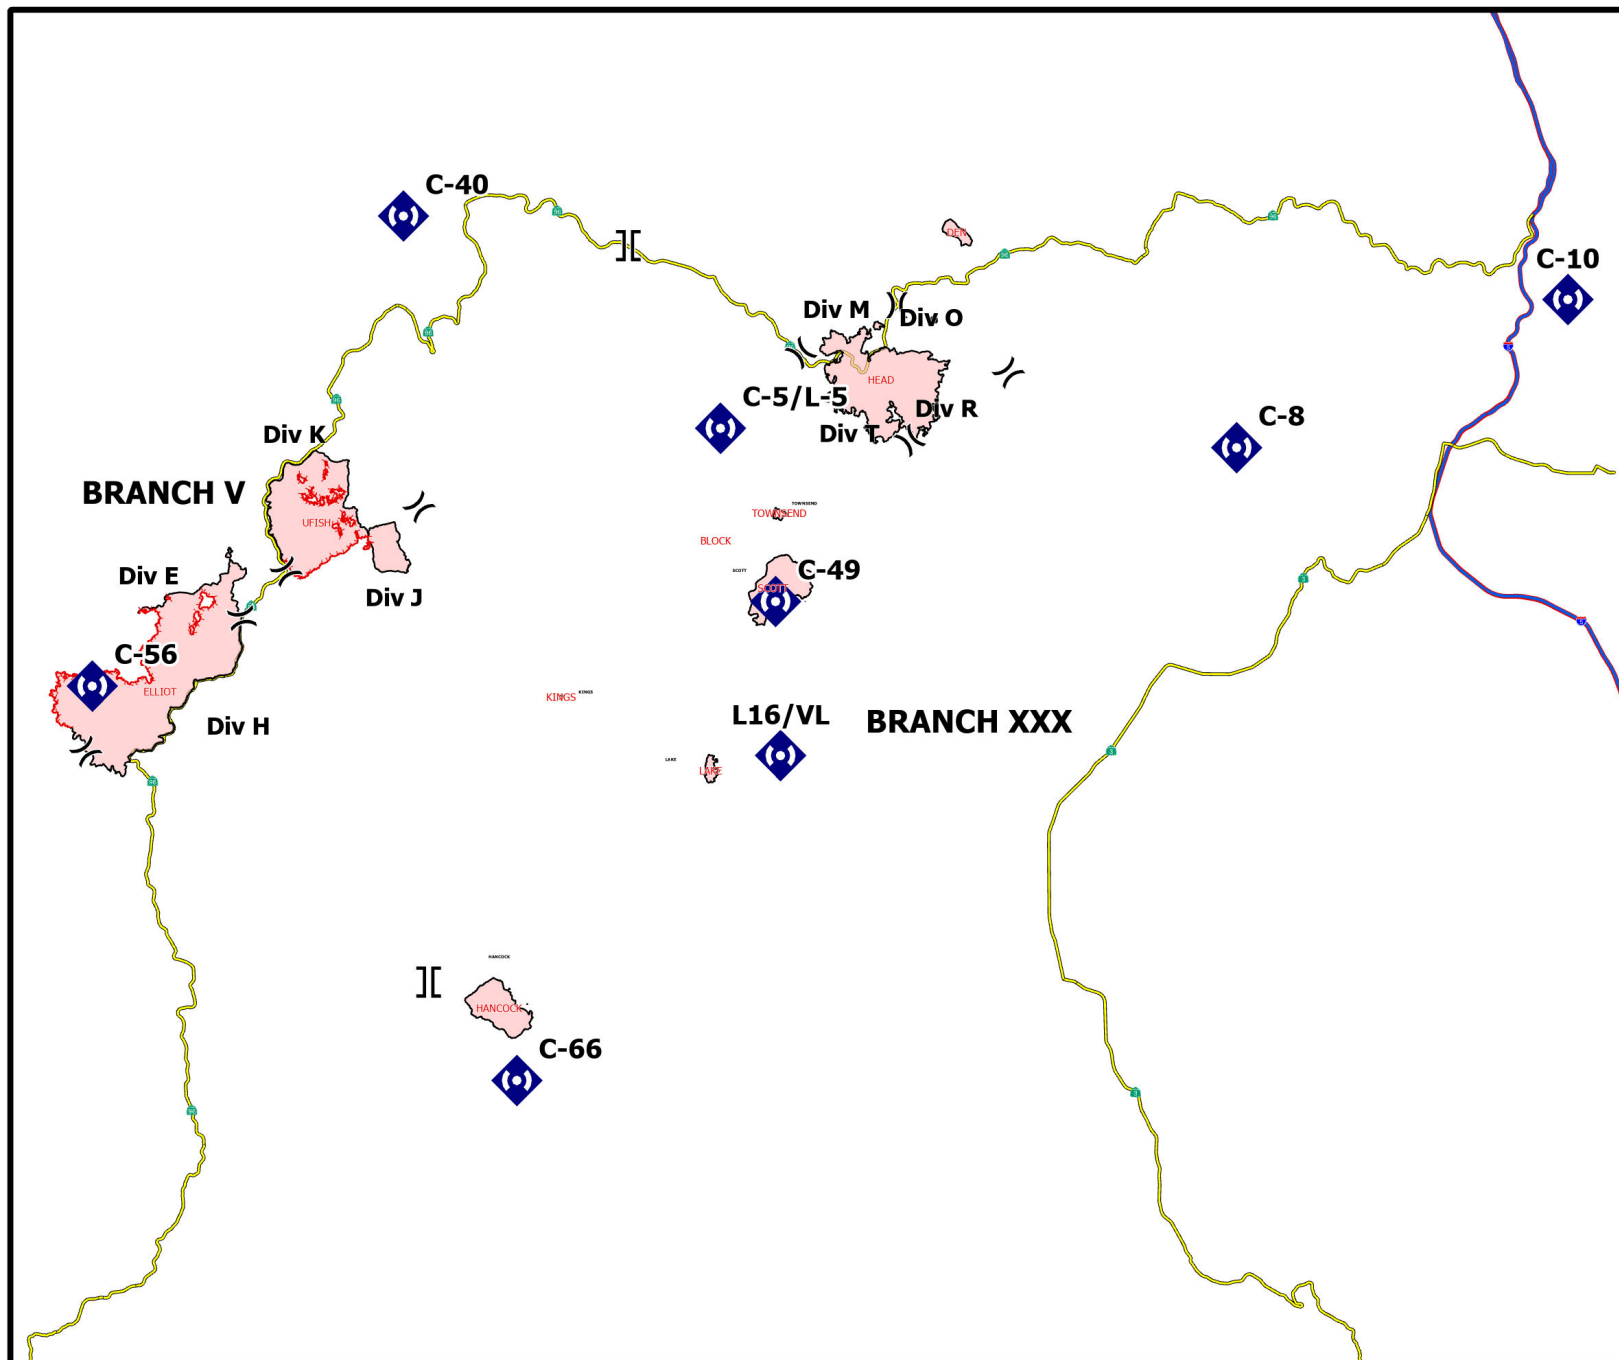

REPEATERS

FC Point Type	Label	Comments	Latitude WGS84 DDM	Longitude WGS84 DDM
Repeater	C-40	Slater Butte	41° 51.484' N	123° 21.213' W
Repeater	C-5/L-5	Lake	41° 44.920' N	123° 08.017' W
Repeater	C-8	Gunsight	41° 44.309' N	122° 46.598' W
Repeater	C-10	Paradise Craggy	41° 48.871' N	122° 32.820' W
Repeater	C-49	Scotts Bar Lookout	41° 39.540' N	123° 05.724' W
Repeater	C-56	Pony peak	41° 36.831' N	123° 34.020' W
Repeater	L16/VL	Boulder Peak	41° 34.756' N	123° 05.512' W
Repeater	C-66	Hancock Ridge	41° 24.620' N	123° 16.385' W

REPEATERS

- () Division Break
-][Branch Break
- ⬠ Repeater

REPEATERS

Happy Camp Complex
CA-KNF-007022

0 1.5 3 6 Miles

Datum: NAD 1983 UTM Zone 10N Scale: 1:435,000

REPEATERS