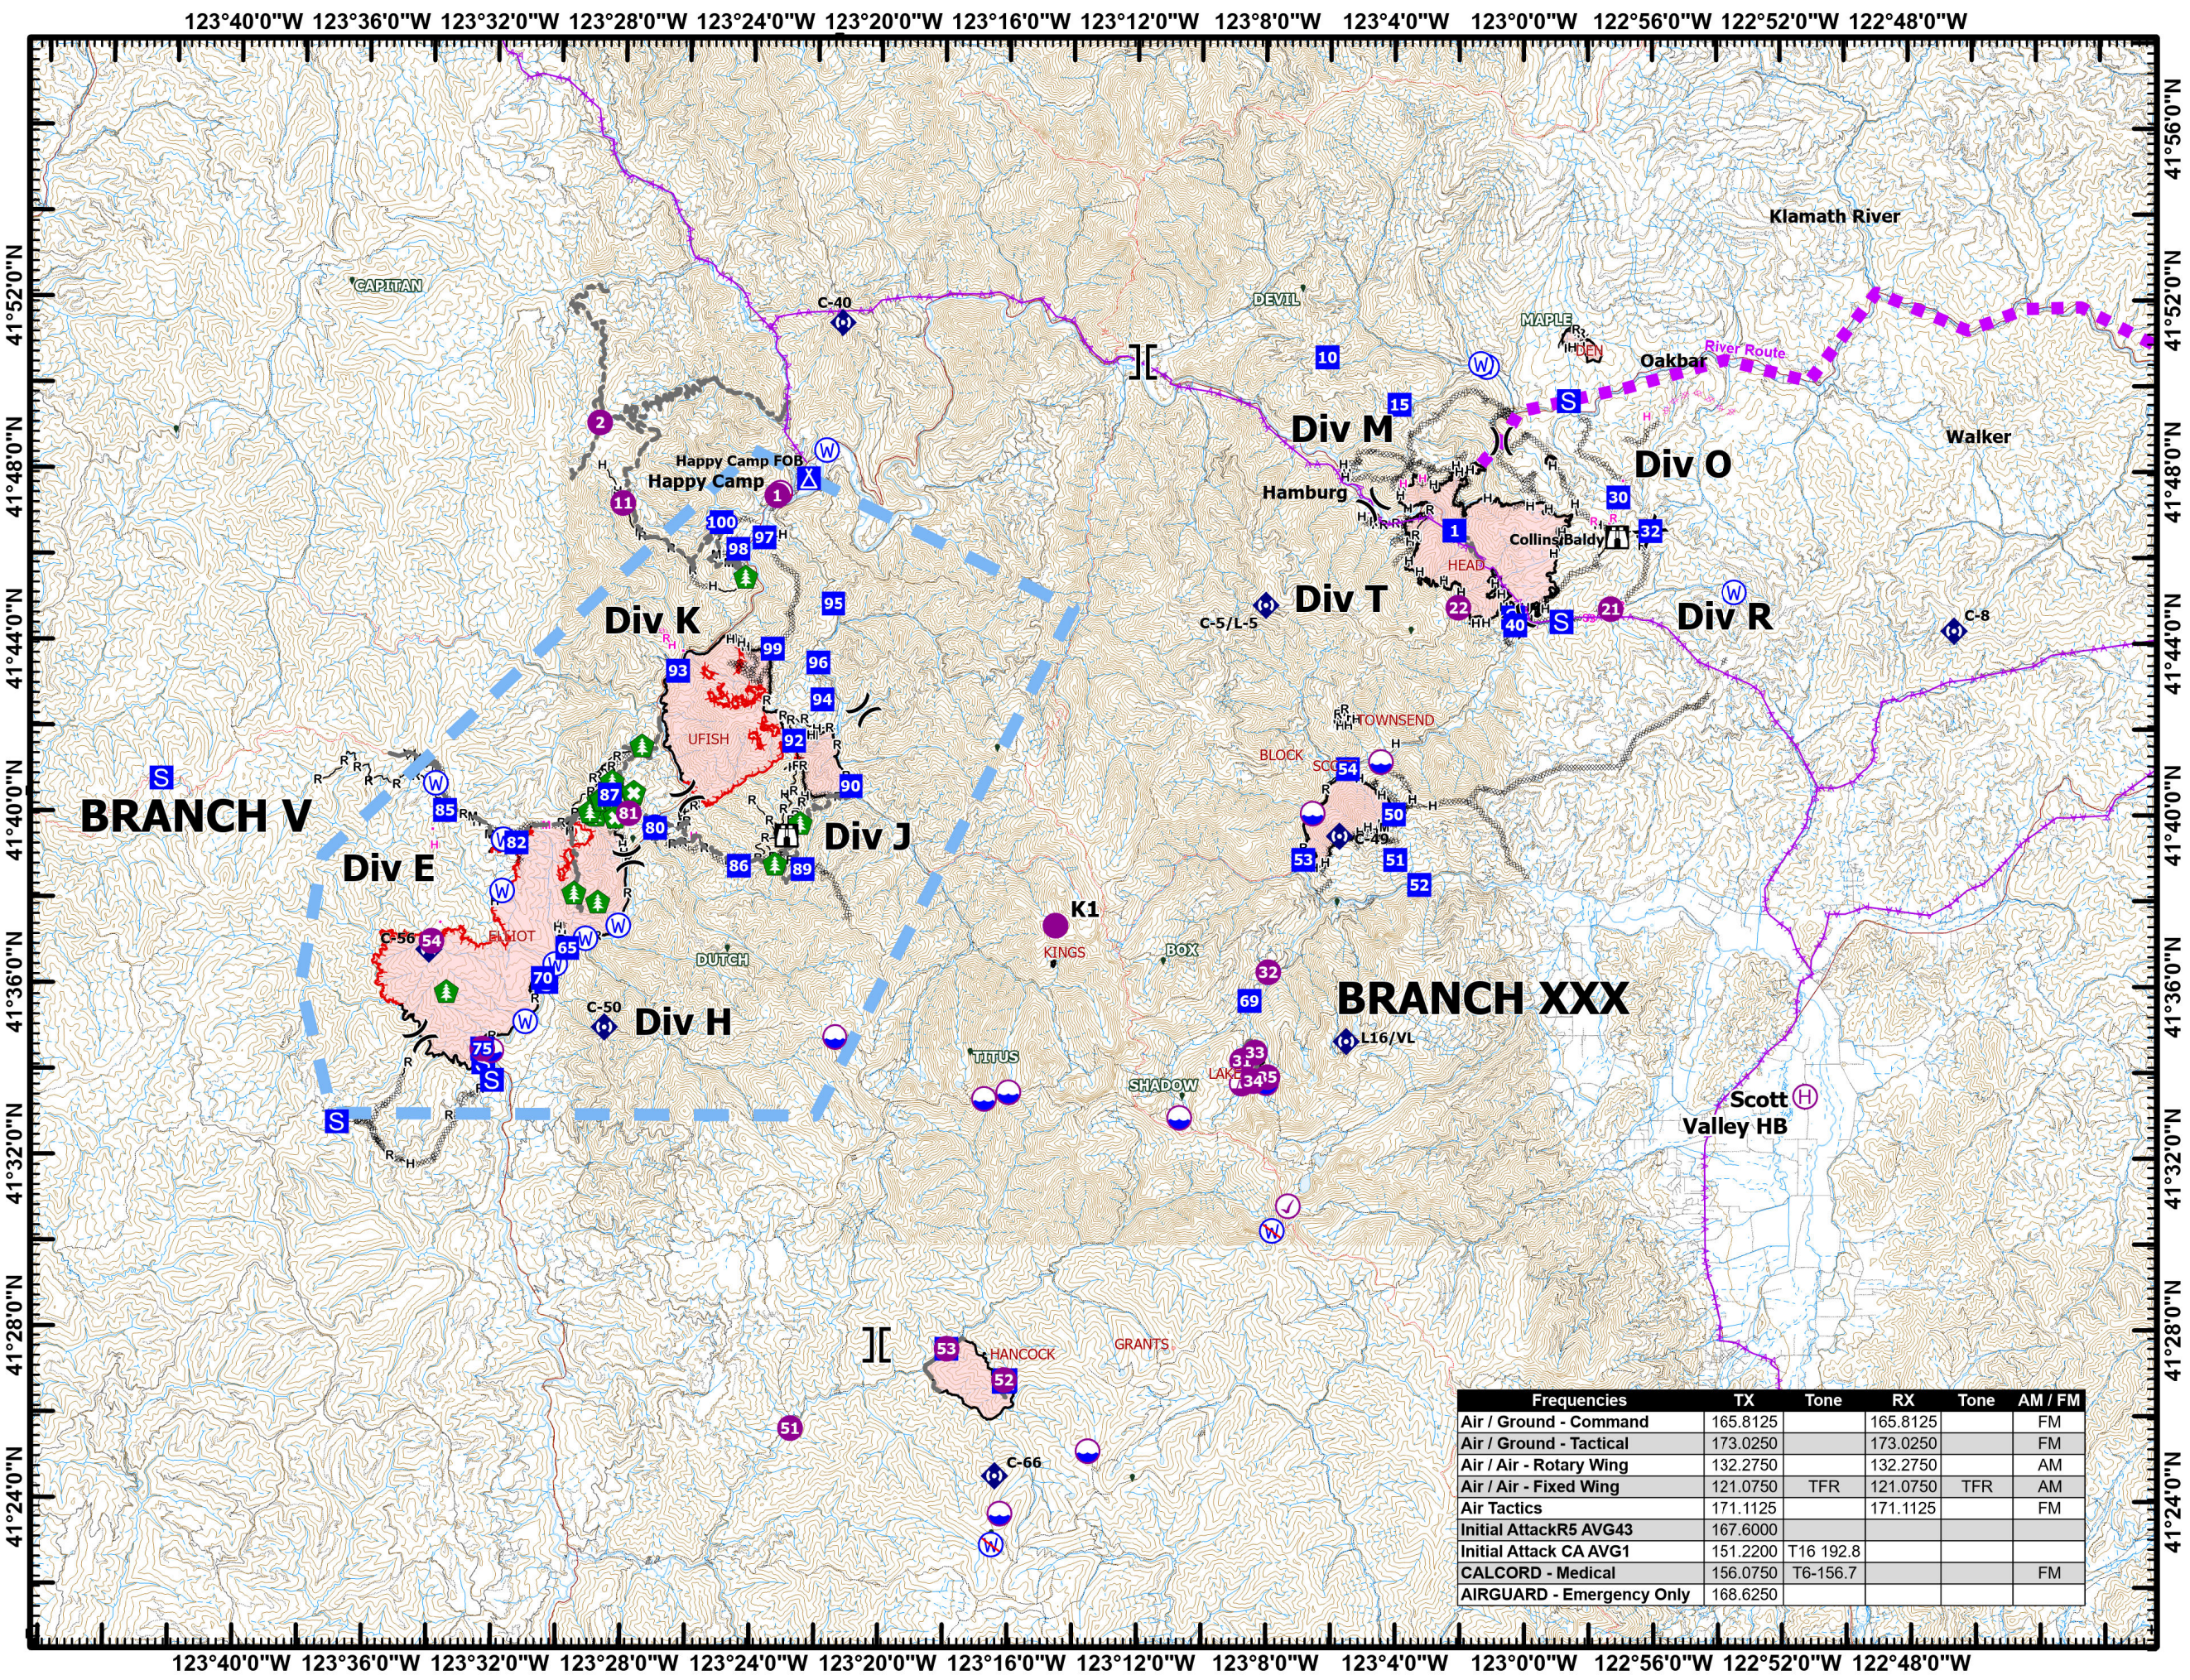

Pilot Map

Happy Camp Complex
CA-KNF-007022

Sept 19, 2023

-  USFS Small Fires
- Logistics**
-  Camp
-  Staging Area
- Operations**
-  Lookout
- Repair**
-  Retardant in Avoidance Area
-  Hazard Tree
- Communications**
-  Repeater
- Water**
-  Water Source
-  Restricted Water Source
-  Transmission Lines
- FC Line Type**
-  Contained
-  Uncontained
-  Wildfire Daily Fire Perimeter

Frequencies	TX	Tone	RX	Tone	AM / FM
Air / Ground - Command	165.8125		165.8125		FM
Air / Ground - Tactical	173.0250		173.0250		FM
Air / Air - Rotary Wing	132.2750		132.2750		AM
Air / Air - Fixed Wing	121.0750	TFR	121.0750	TFR	AM
Air Tactics	171.1125		171.1125		FM
Initial Attack R5 AVG43	167.6000				
Initial Attack CA AVG1	151.2200	T16 192.8			
CALCORD - Medical	156.0750	T6-156.7			FM
AIRGUARD - Emergency Only	168.6250				

1:270,000
Datum: North American 1983

PILOT