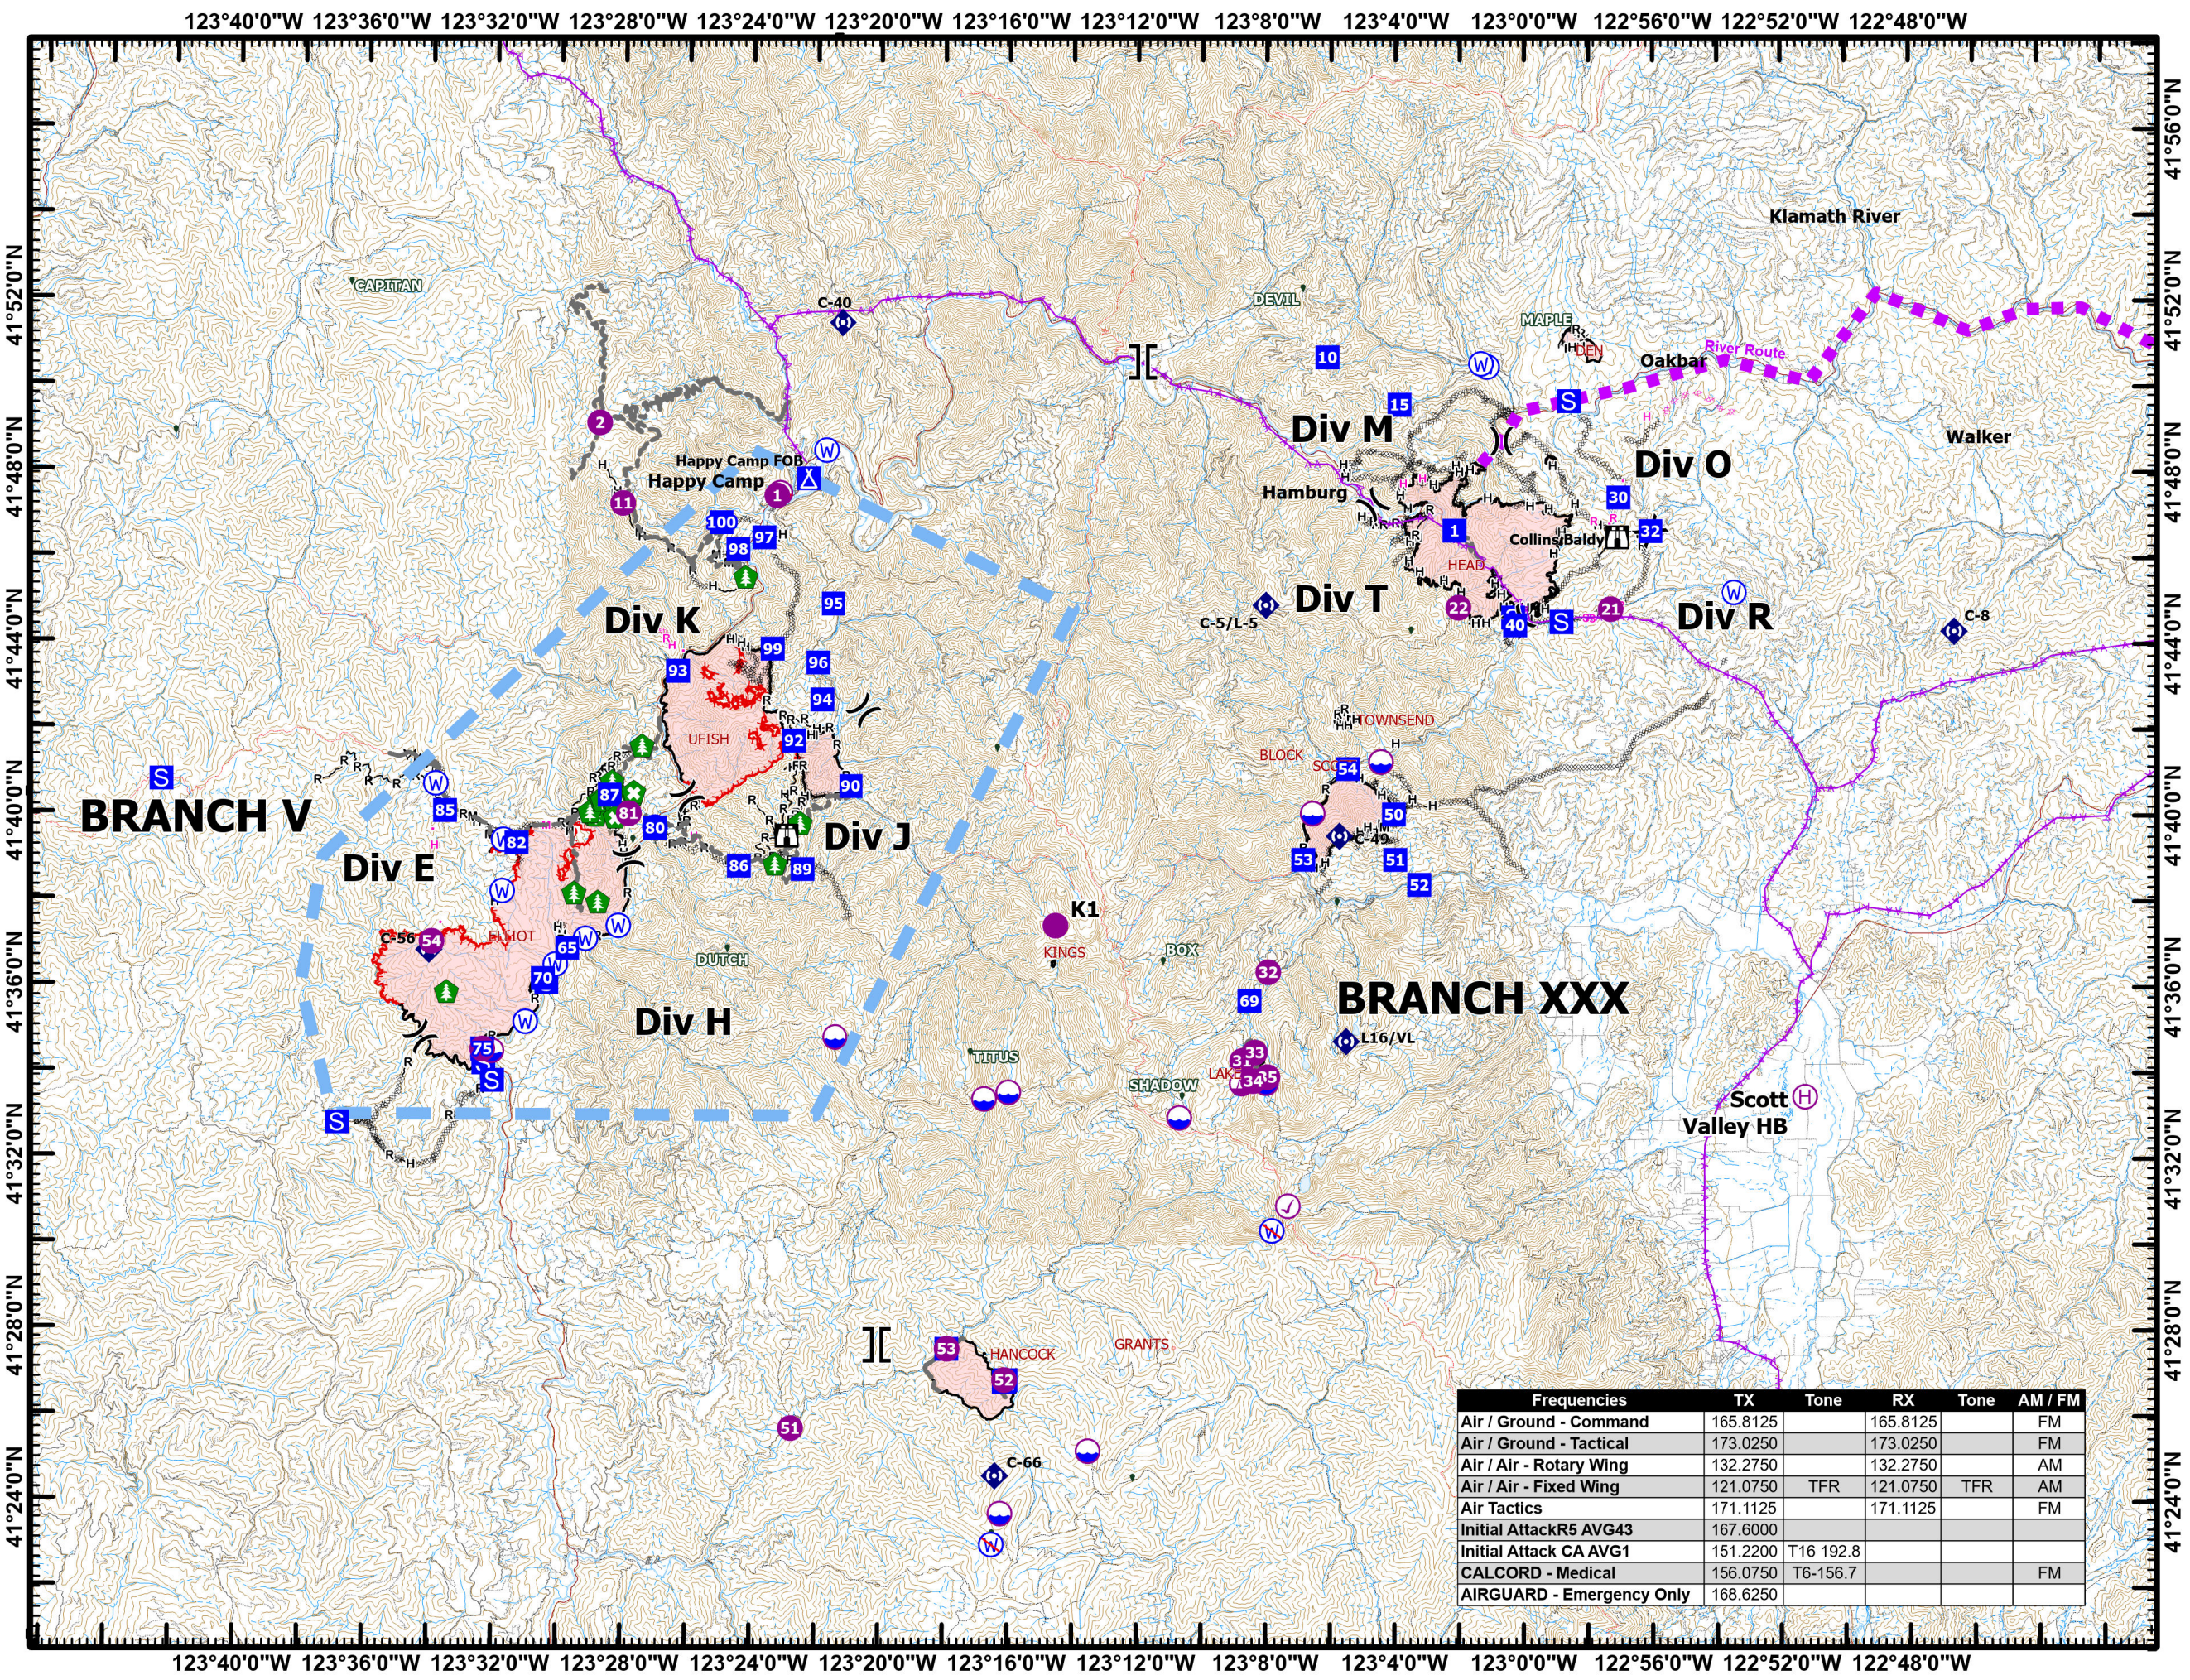

Lookout

Repair

Retardant in Avoidance Area

Hazard Tree

Communications

Repeater

Water

Water Source

Restricted Water Source

Transmission Lines

FC Line Type

Contained

Uncontained

Wildfire Daily Fire Perimeter

Frequencies	TX	Tone	RX	Tone	AM / FM
Air / Ground - Command	165.8125		165.8125		FM
Air / Ground - Tactical	173.0250		173.0250		FM
Air / Air - Rotary Wing	132.2750		132.2750		AM
Air / Air - Fixed Wing	121.0750	TFR	121.0750	TFR	AM
Air Tactics	171.1125		171.1125		FM
Initial Attack R5 AVG43	167.6000				
Initial Attack CA AVG1	151.2200	T16 192.8			
CALCORD - Medical	156.0750	T6-156.7			FM
AIRGUARD - Emergency Only	168.6250				

1:270,000
Datum: North American 1983

Map Updated: 9/19/2023 6:41 AM

PILOT