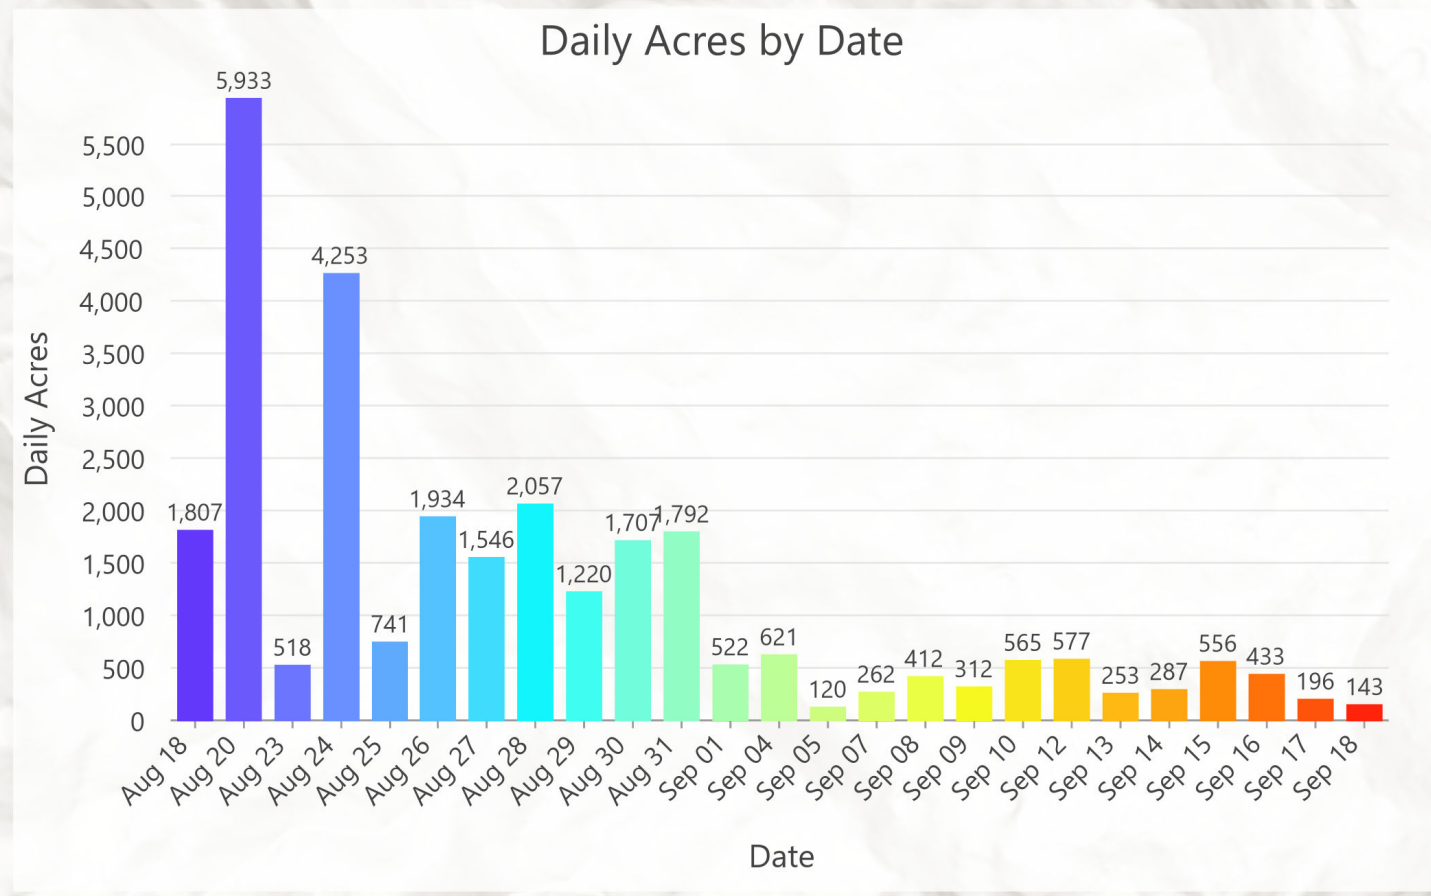

Date	Daily Acres	Total Acres
Aug 17	3,579	3,579
Aug 18	1,807	5,386
Aug 20	5,933	11,319
Aug 23	518	11,837
Aug 24	4,253	16,090
Aug 25	741	16,831
Aug 26	1,934	18,765
Aug 27	1,546	20,311
Aug 28	2,057	22,368
Aug 29	1,220	23,588
Aug 30	1,707	25,295
Aug 31	1,792	27,087
Sep 01	522	27,609
Sep 04	621	28,230
Sep 05	120	28,350
Sep 07	262	28,612
Sep 08	412	29,024
Sep 09	312	29,336
Sep 10	565	29,901
Sep 12	577	30,478
Sep 13	253	30,731
Sep 14	287	31,018
Sep 15	556	31,574
Sep 16	433	32,007
Sep 17	196	32,203
Sep 18	143	32,346

- Aug 17
- Aug 18
- Aug 20
- Aug 23
- Aug 24
- Aug 25
- Aug 26
- Aug 27
- Aug 28
- Aug 29
- Aug 30
- Aug 31
- Sep 01
- Sep 04
- Sep 05
- Sep 07
- Sep 08
- Sep 09
- Sep 10
- Sep 12
- Sep 13
- Sep 14
- Sep 15
- Sep 16
- Sep 17
- Sep 18

**PROGRESSION**  
 Happy Camp Complex  
 CA-KNF-007022

September  
 19, 2023