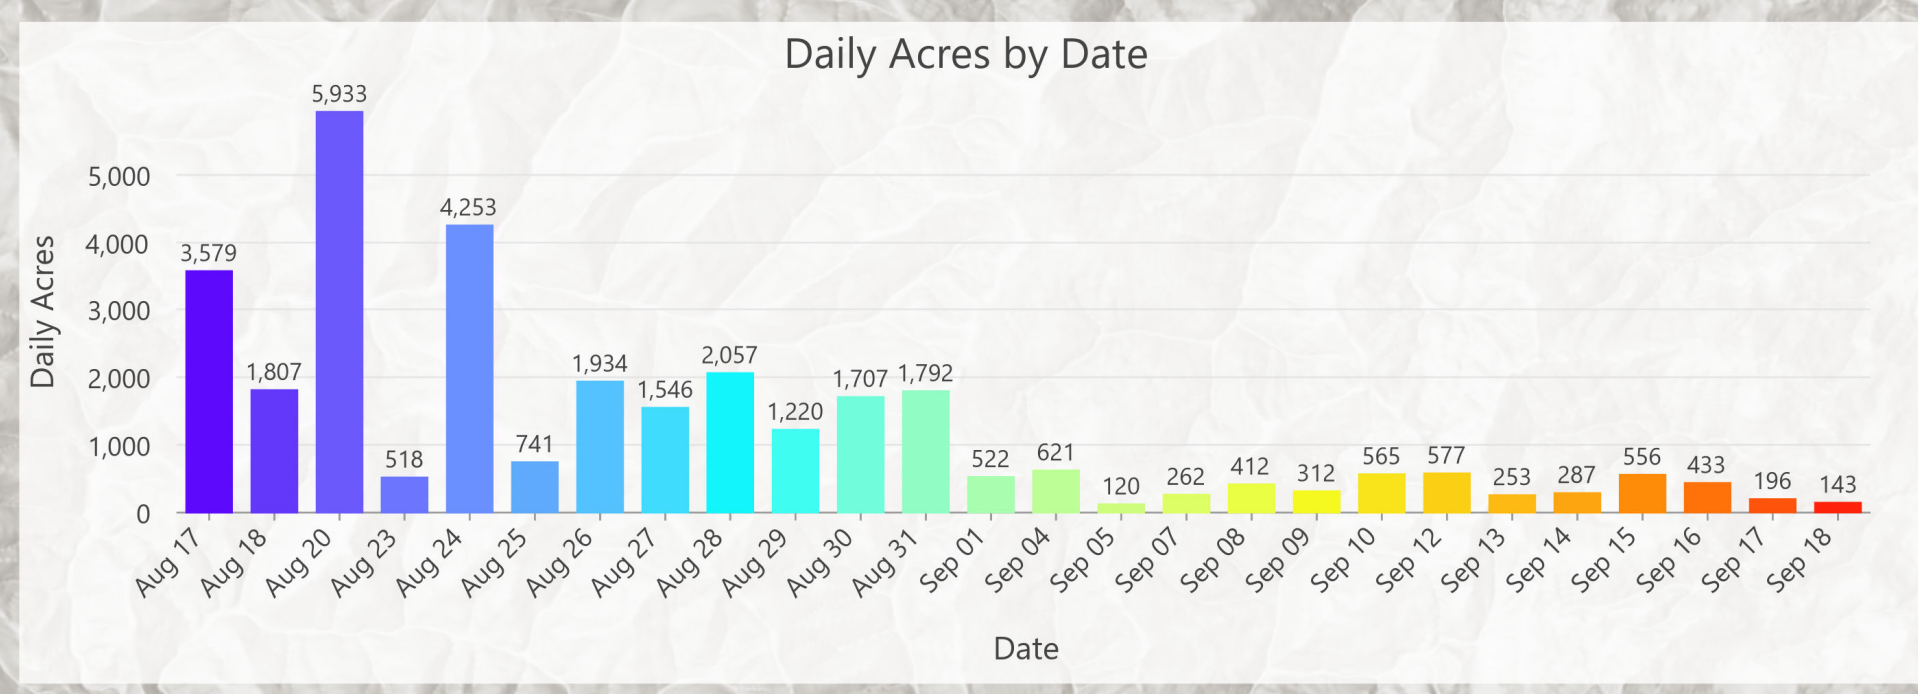

Date	Daily Acres	Total Acres	Date	Daily Acres	Total Acres
Aug 17	3,579	3,579	Sep 04	621	28,230
Aug 18	1,807	5,386	Sep 05	120	28,350
Aug 20	5,933	11,319	Sep 07	262	28,612
Aug 23	518	11,837	Sep 08	412	29,024
Aug 24	4,253	16,090	Sep 09	312	29,336
Aug 25	741	16,831	Sep 10	565	29,901
Aug 26	1,934	18,765	Sep 12	577	30,478
Aug 27	1,546	20,311	Sep 13	253	30,731
Aug 28	2,057	22,368	Sep 14	287	31,018
Aug 29	1,220	23,588	Sep 15	556	31,574
Aug 30	1,707	25,295	Sep 16	433	32,007
Aug 31	1,792	27,087	Sep 17	196	32,203
Sep 01	522	27,609	Sep 18	143	32,346

- State Highways
- Aug 17
 - Aug 25
 - Aug 30
 - Sep 07
 - Sep 13
 - Sep 18
 - Aug 18
 - Aug 26
 - Aug 31
 - Sep 08
 - Sep 14
 - Aug 20
 - Aug 27
 - Sep 01
 - Sep 09
 - Sep 15
 - Aug 23
 - Aug 28
 - Sep 04
 - Sep 10
 - Sep 16
 - Aug 24
 - Aug 29
 - Sep 05
 - Sep 12
 - Sep 17