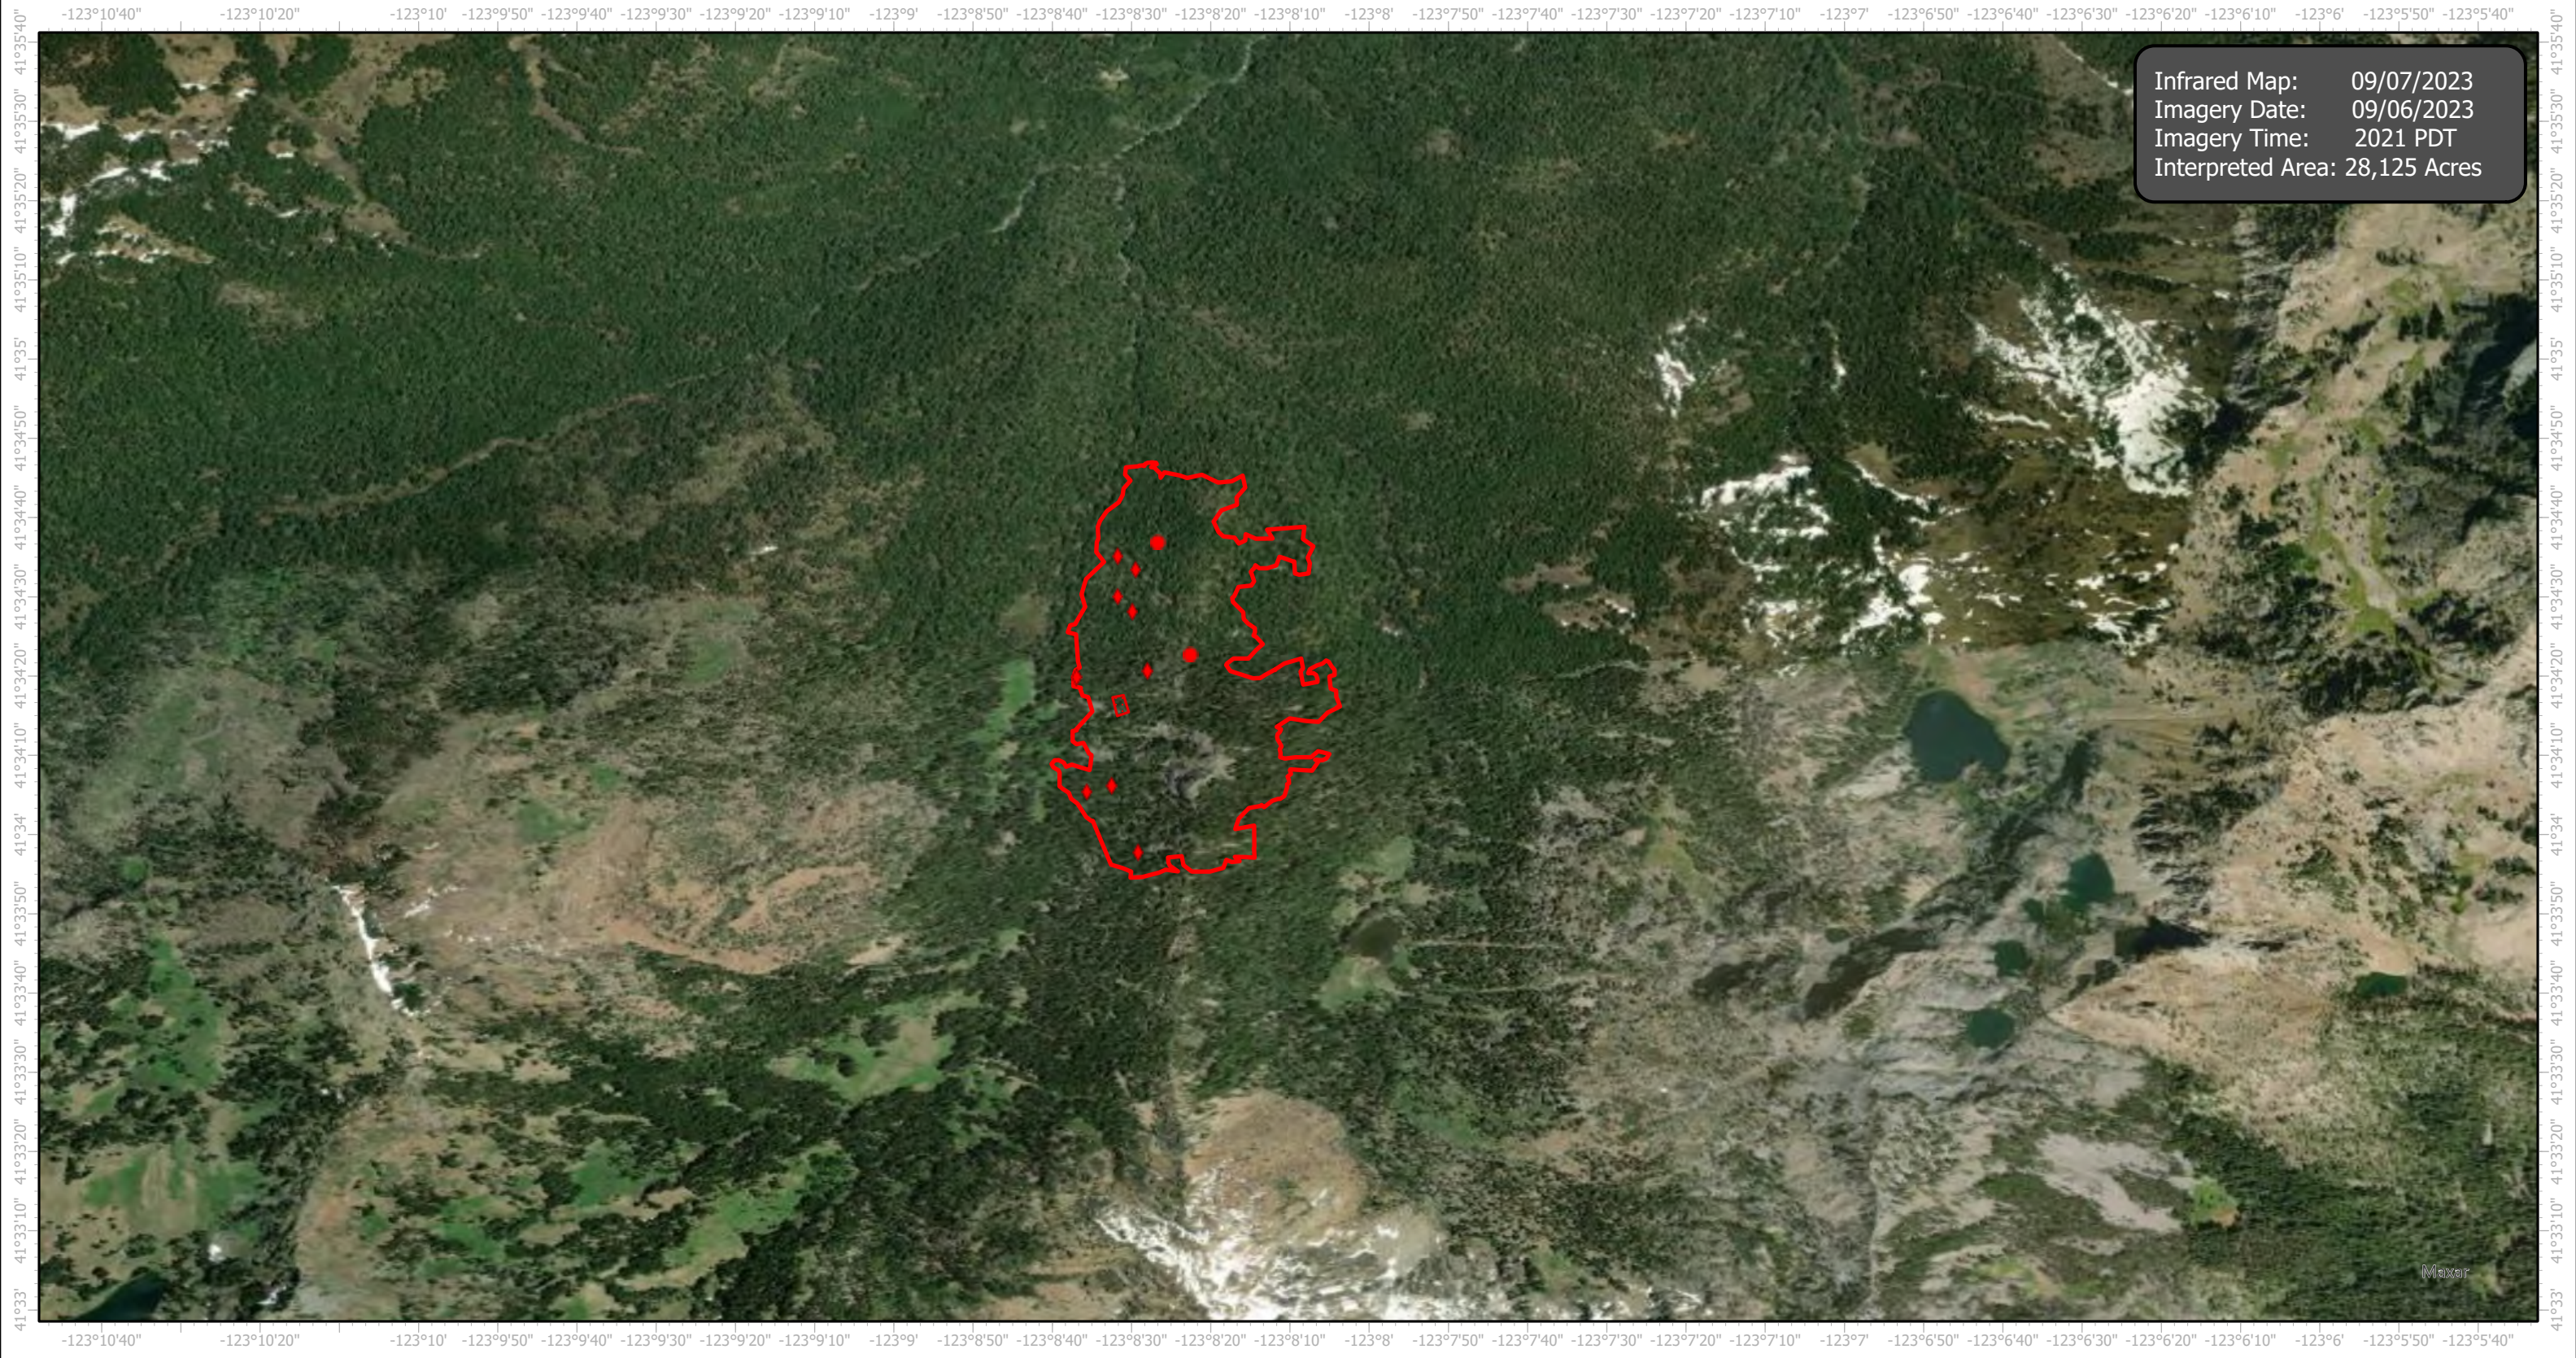

# HappyCampComplex Infrared Map

Incident # (CA-KNF-007022) Lake (200 acres)

Infrared Map: 09/07/2023  
Imagery Date: 09/06/2023  
Imagery Time: 2021 PDT  
Interpreted Area: 28,125 Acres

GCS WGS 1984  
Scale: 1:24,000