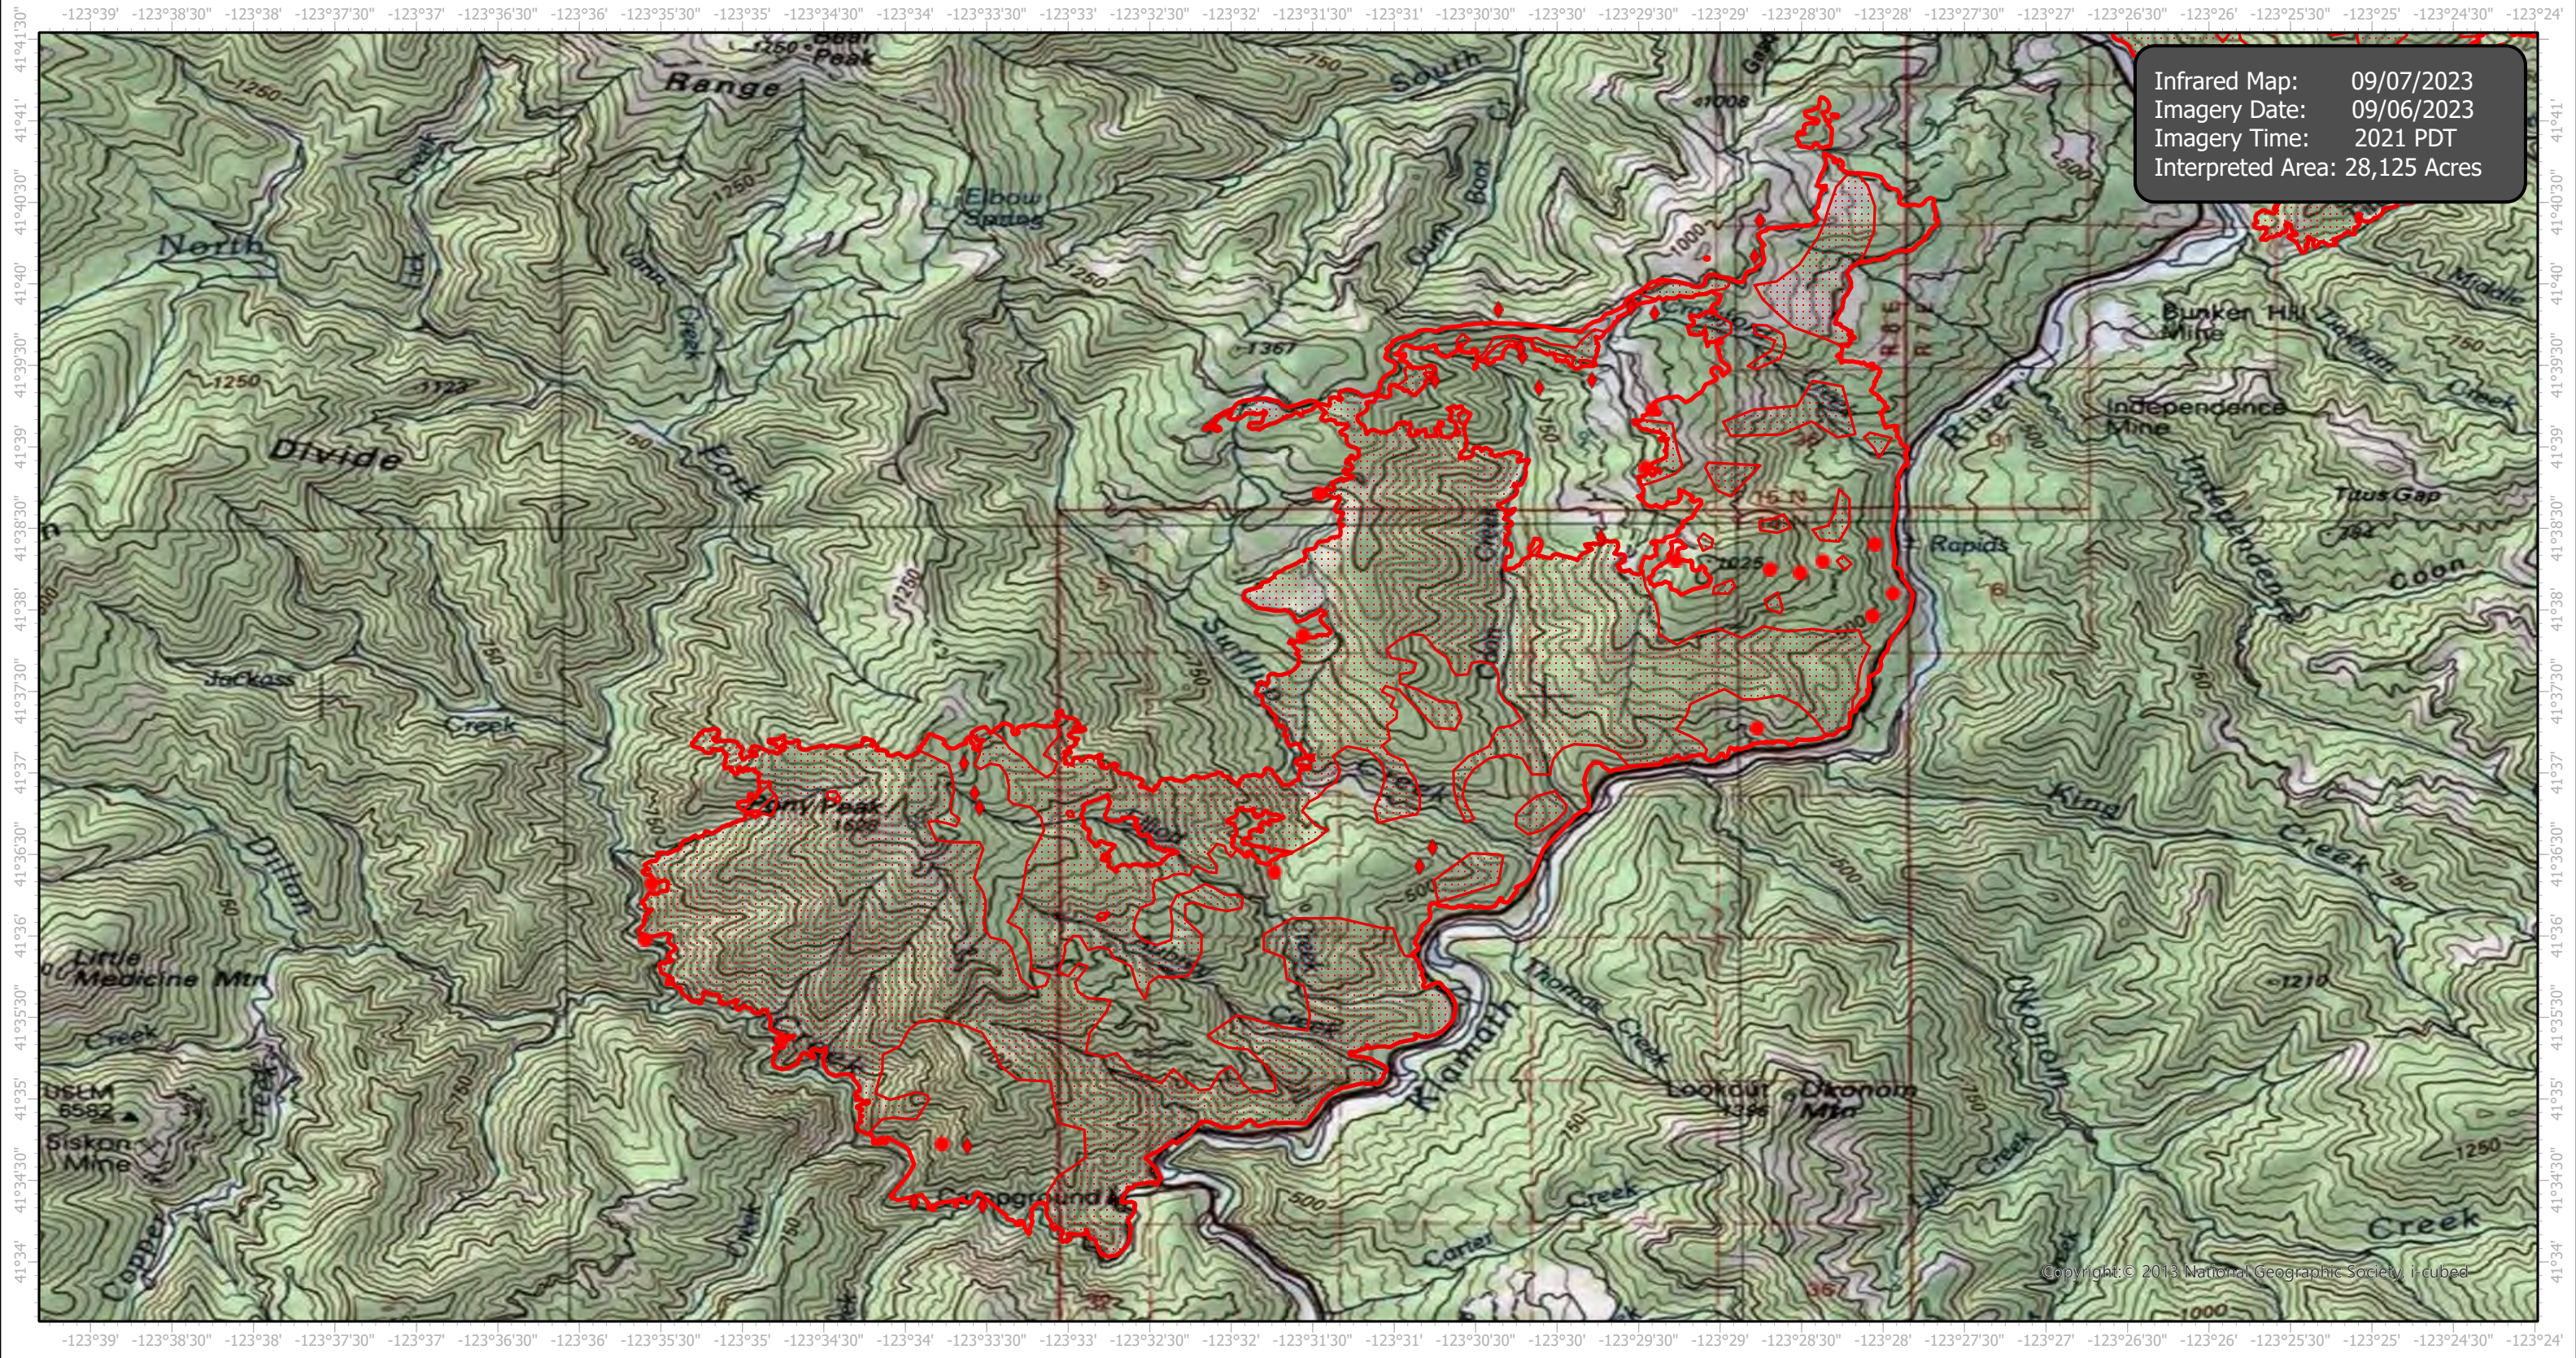

HappyCampComplex Infrared Map

Incident # (CA-KNF-007022) Elliot (12,160 acres)

Infrared Map: 09/07/2023
Imagery Date: 09/06/2023
Imagery Time: 2021 PDT
Interpreted Area: 28,125 Acres

- IR Isolated Heat Source
- ◆ Possible IR Heat Source
- ▭ IR Heat Perimeter
- ▨ IR Intense Heat
- ▤ IR Scattered Heat

Infrared Interrupter: Daniel LeVrier
email: daniel.levrier@usda.gov

Copyright: © 2013 National Geographic Society, i-cubed