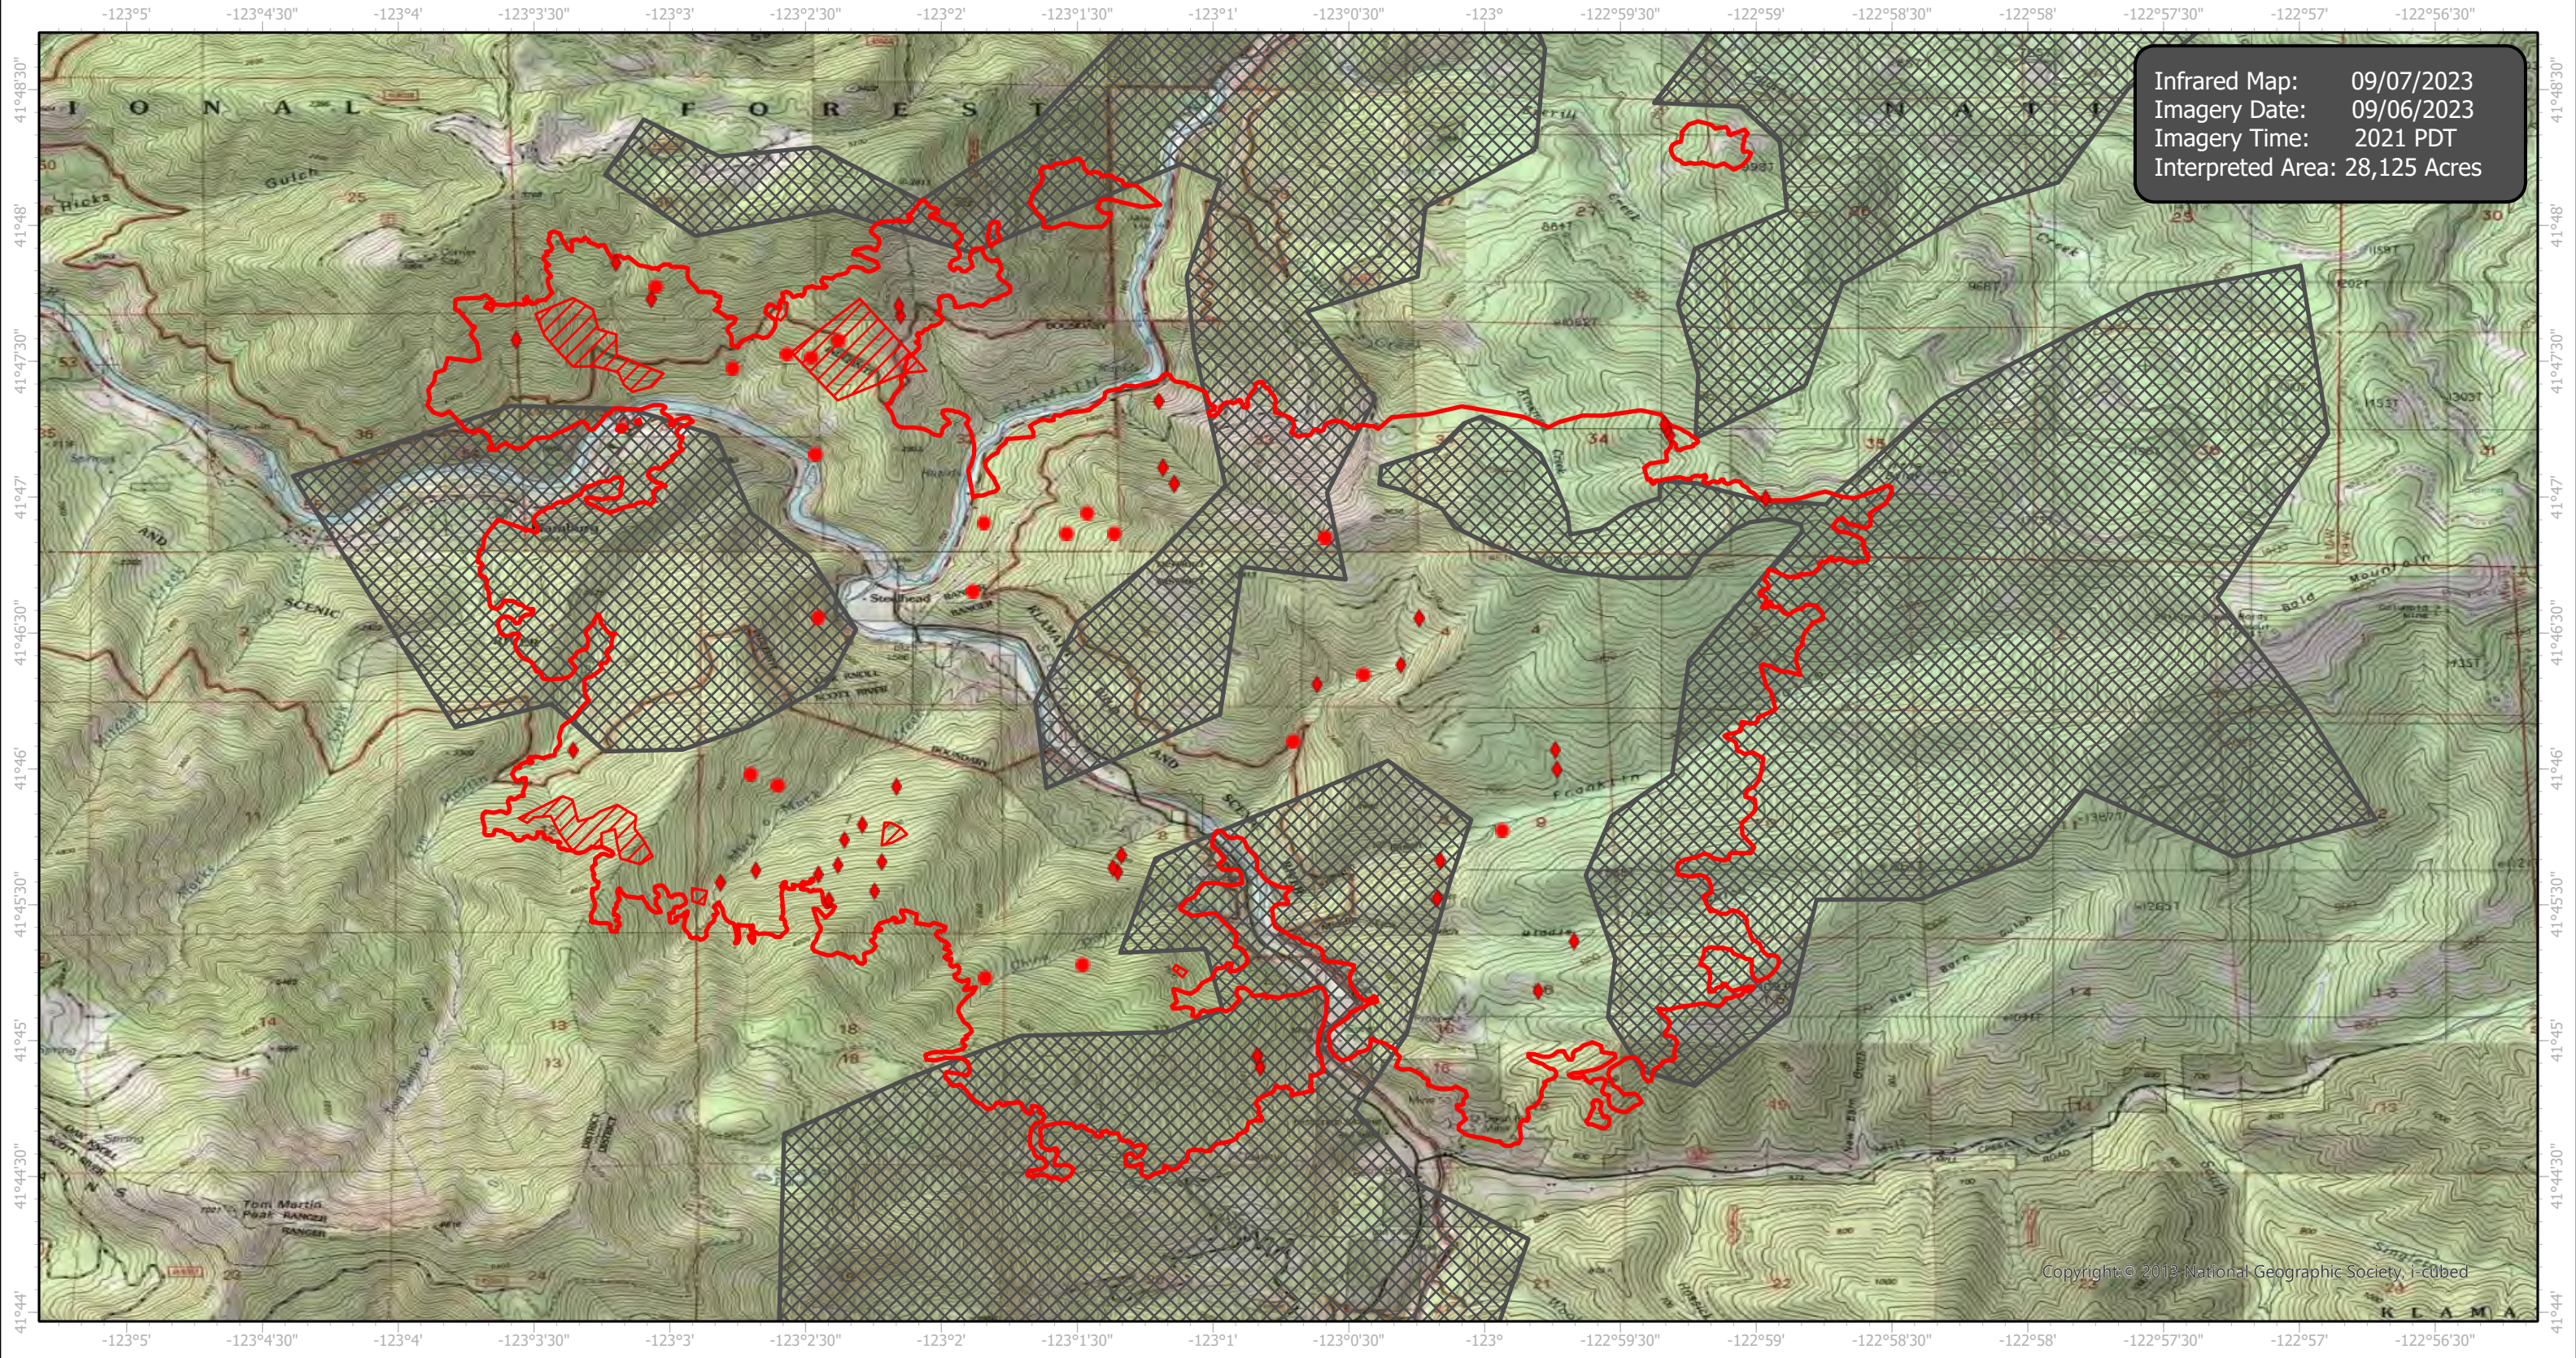

HappyCampComplex Infrared Map

Incident # (CA-KNF-007022) Head (6,941 acres)

Copyright © 2013 National Geographic Society, i-cubed

- IR Isolated Heat Source
- ◆ Possible IR Heat Source
- ▣ Cloud Cover
- ▭ IR Heat Perimeter
- ▨ IR Intense Heat