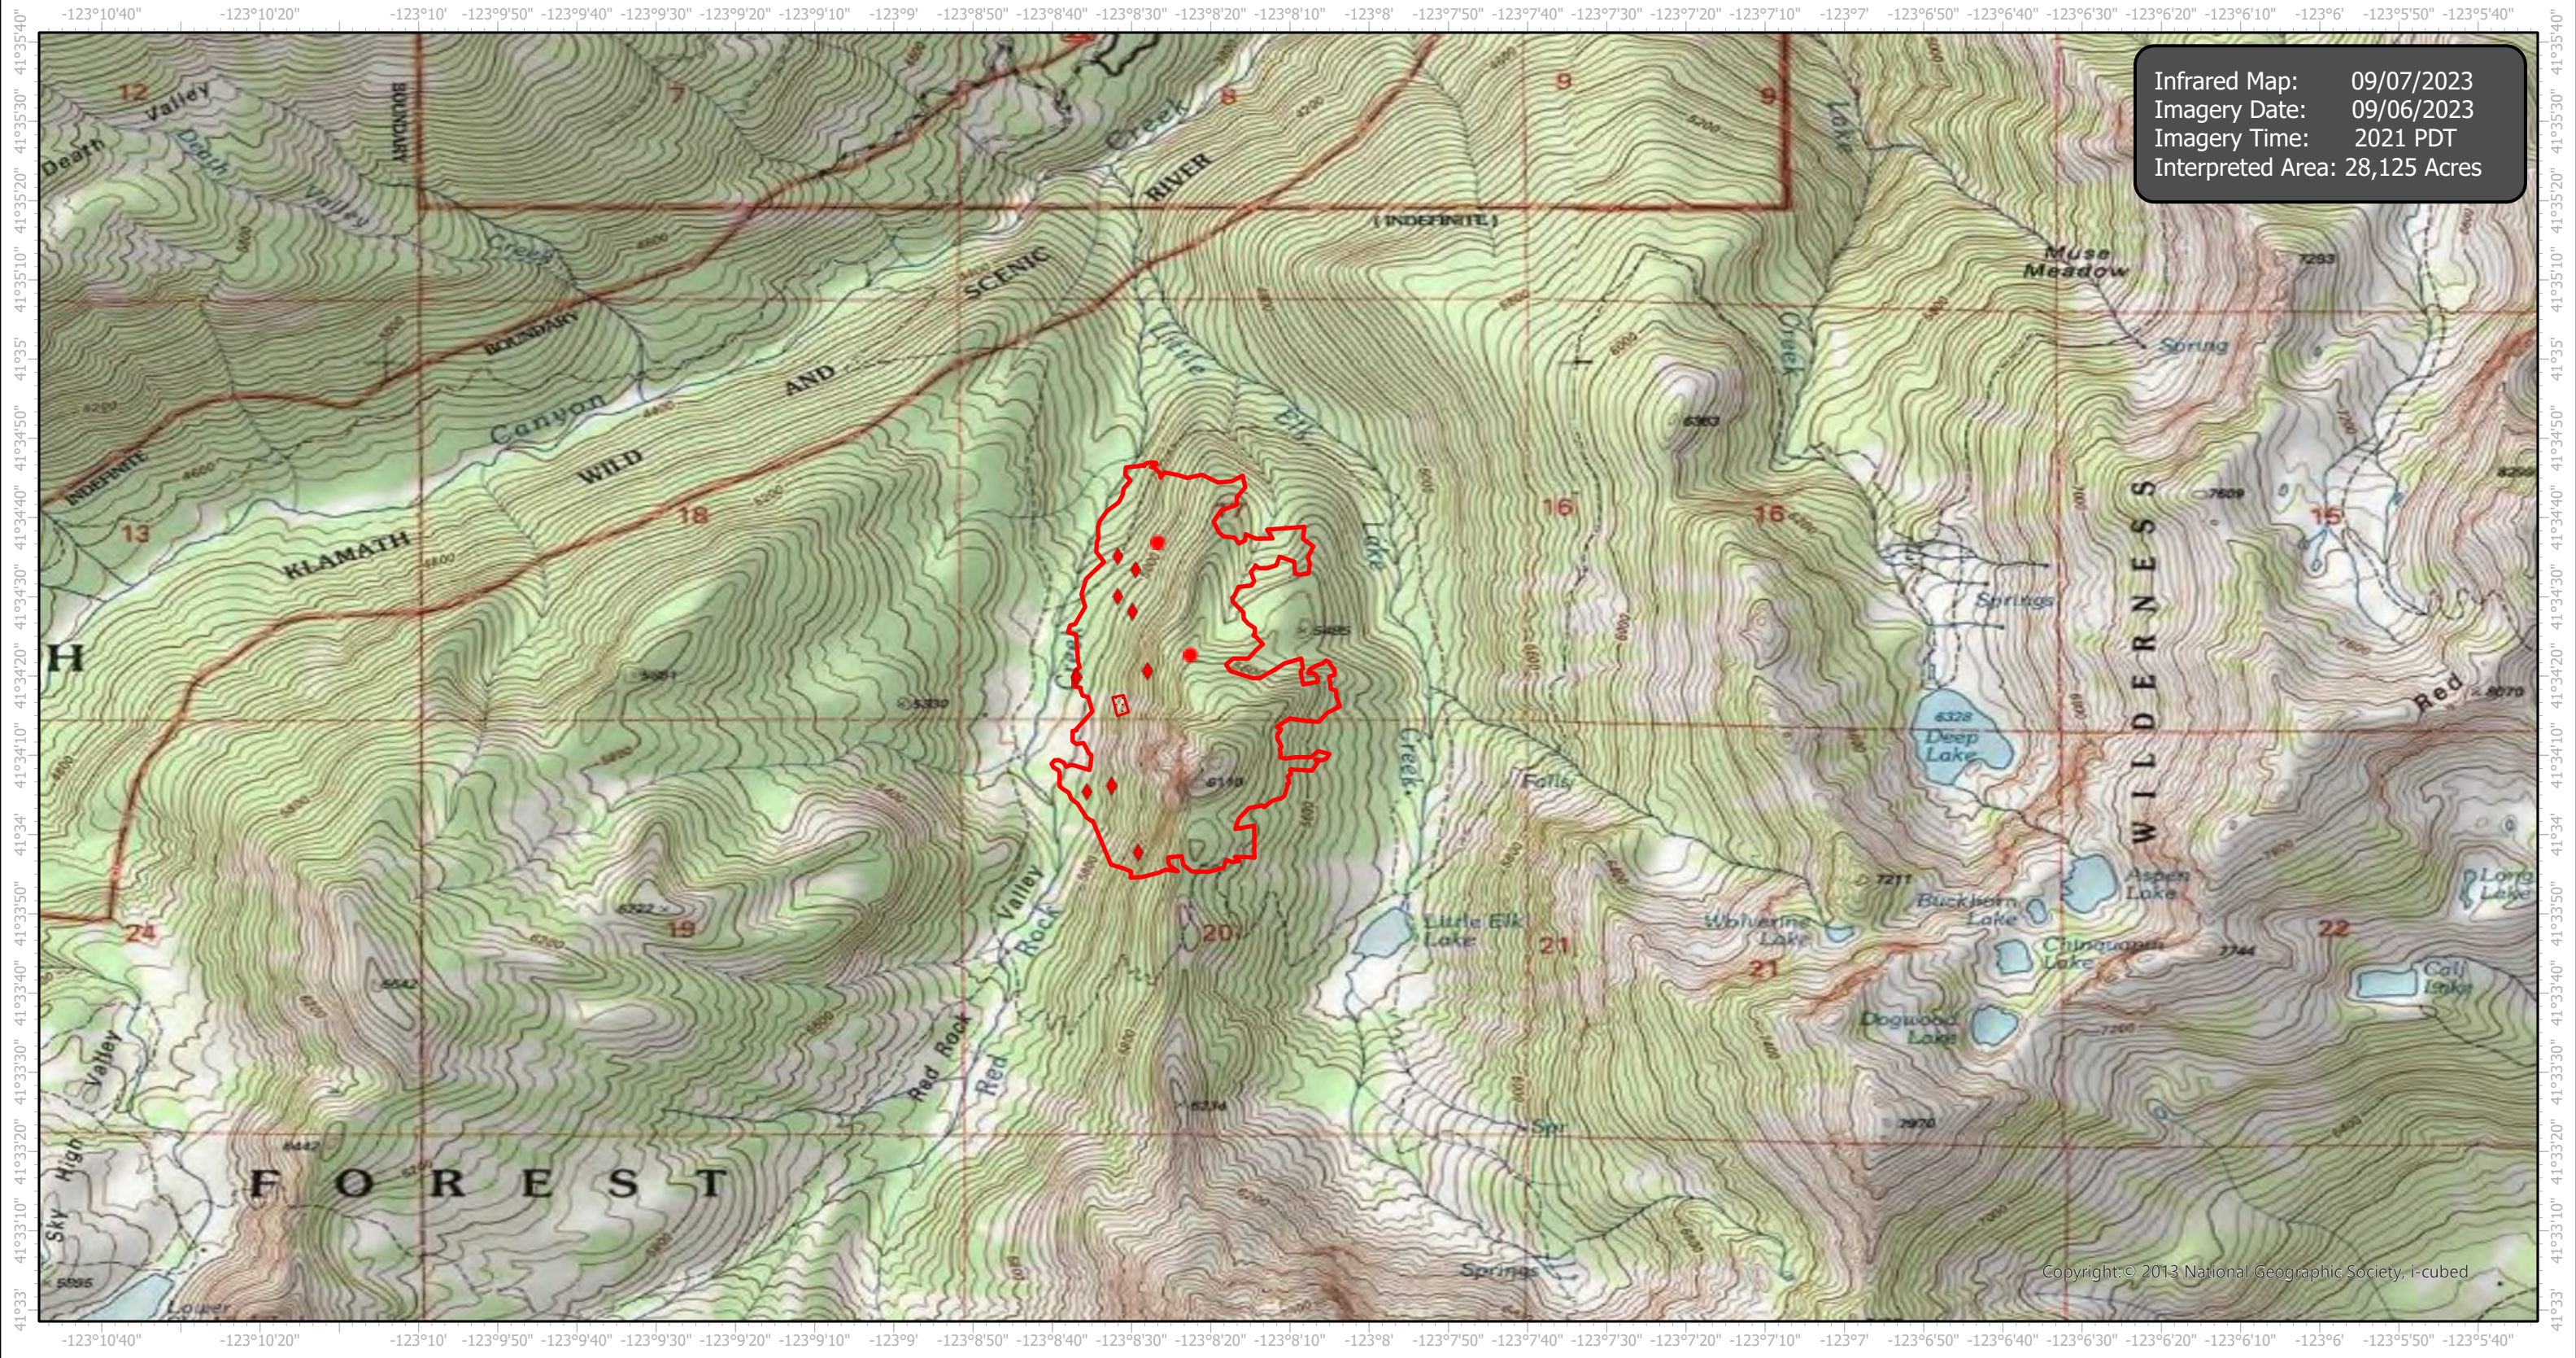

# HappyCampComplex Infrared Map

Incident # (CA-KNF-007022) Lake (200 acres)

Infrared Map: 09/07/2023  
Imagery Date: 09/06/2023  
Imagery Time: 2021 PDT  
Interpreted Area: 28,125 Acres

- IR Isolated Heat Source
- ◆ Possible IR Heat Source
- ▭ IR Heat Perimeter
- ▧ IR Scattered Heat