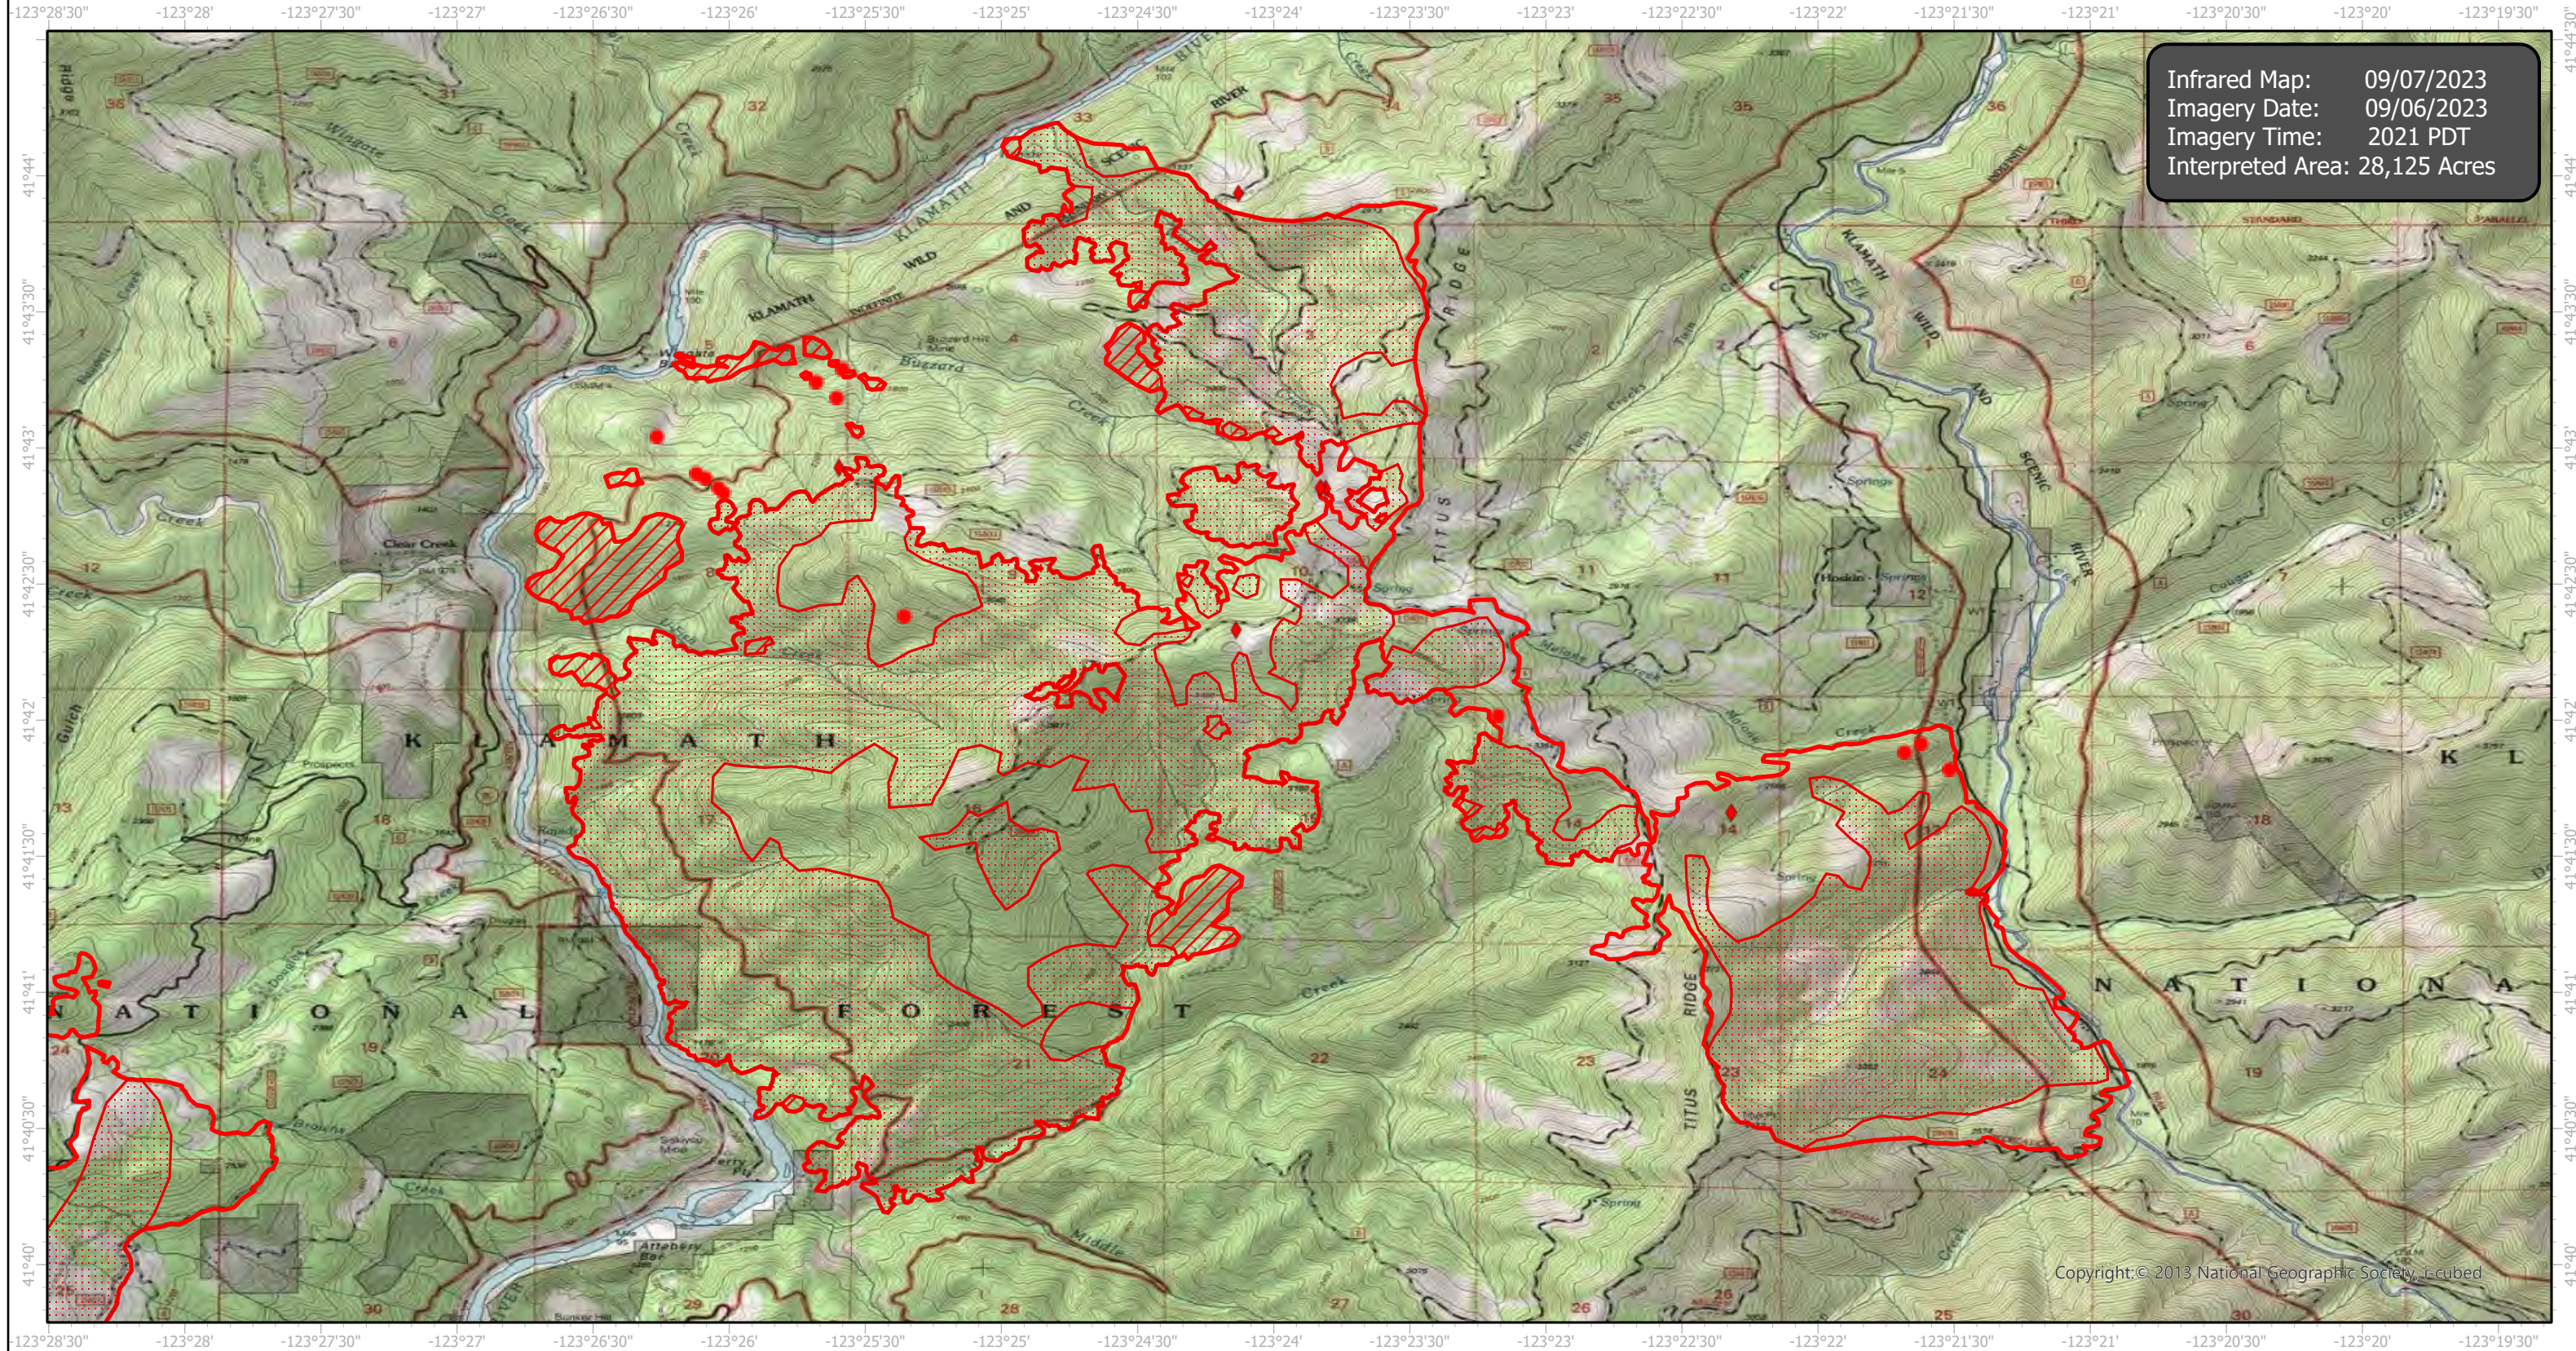

HappyCampComplex Infrared Map

Incident # (CA-KNF-007022) UFish (5,331 acres)

Infrared Map: 09/07/2023
Imagery Date: 09/06/2023
Imagery Time: 2021 PDT
Interpreted Area: 28,125 Acres

Copyright: © 2013 National Geographic Society, i-cubed

- IR Isolated Heat Source
- ◆ Possible IR Heat Source
- ▨ IR Intense Heat
- ▤ IR Scattered Heat
- ▭ IR Heat Perimeter

Infrared Interrupter: Daniel LeVrier
email: daniel.levrier@usda.gov