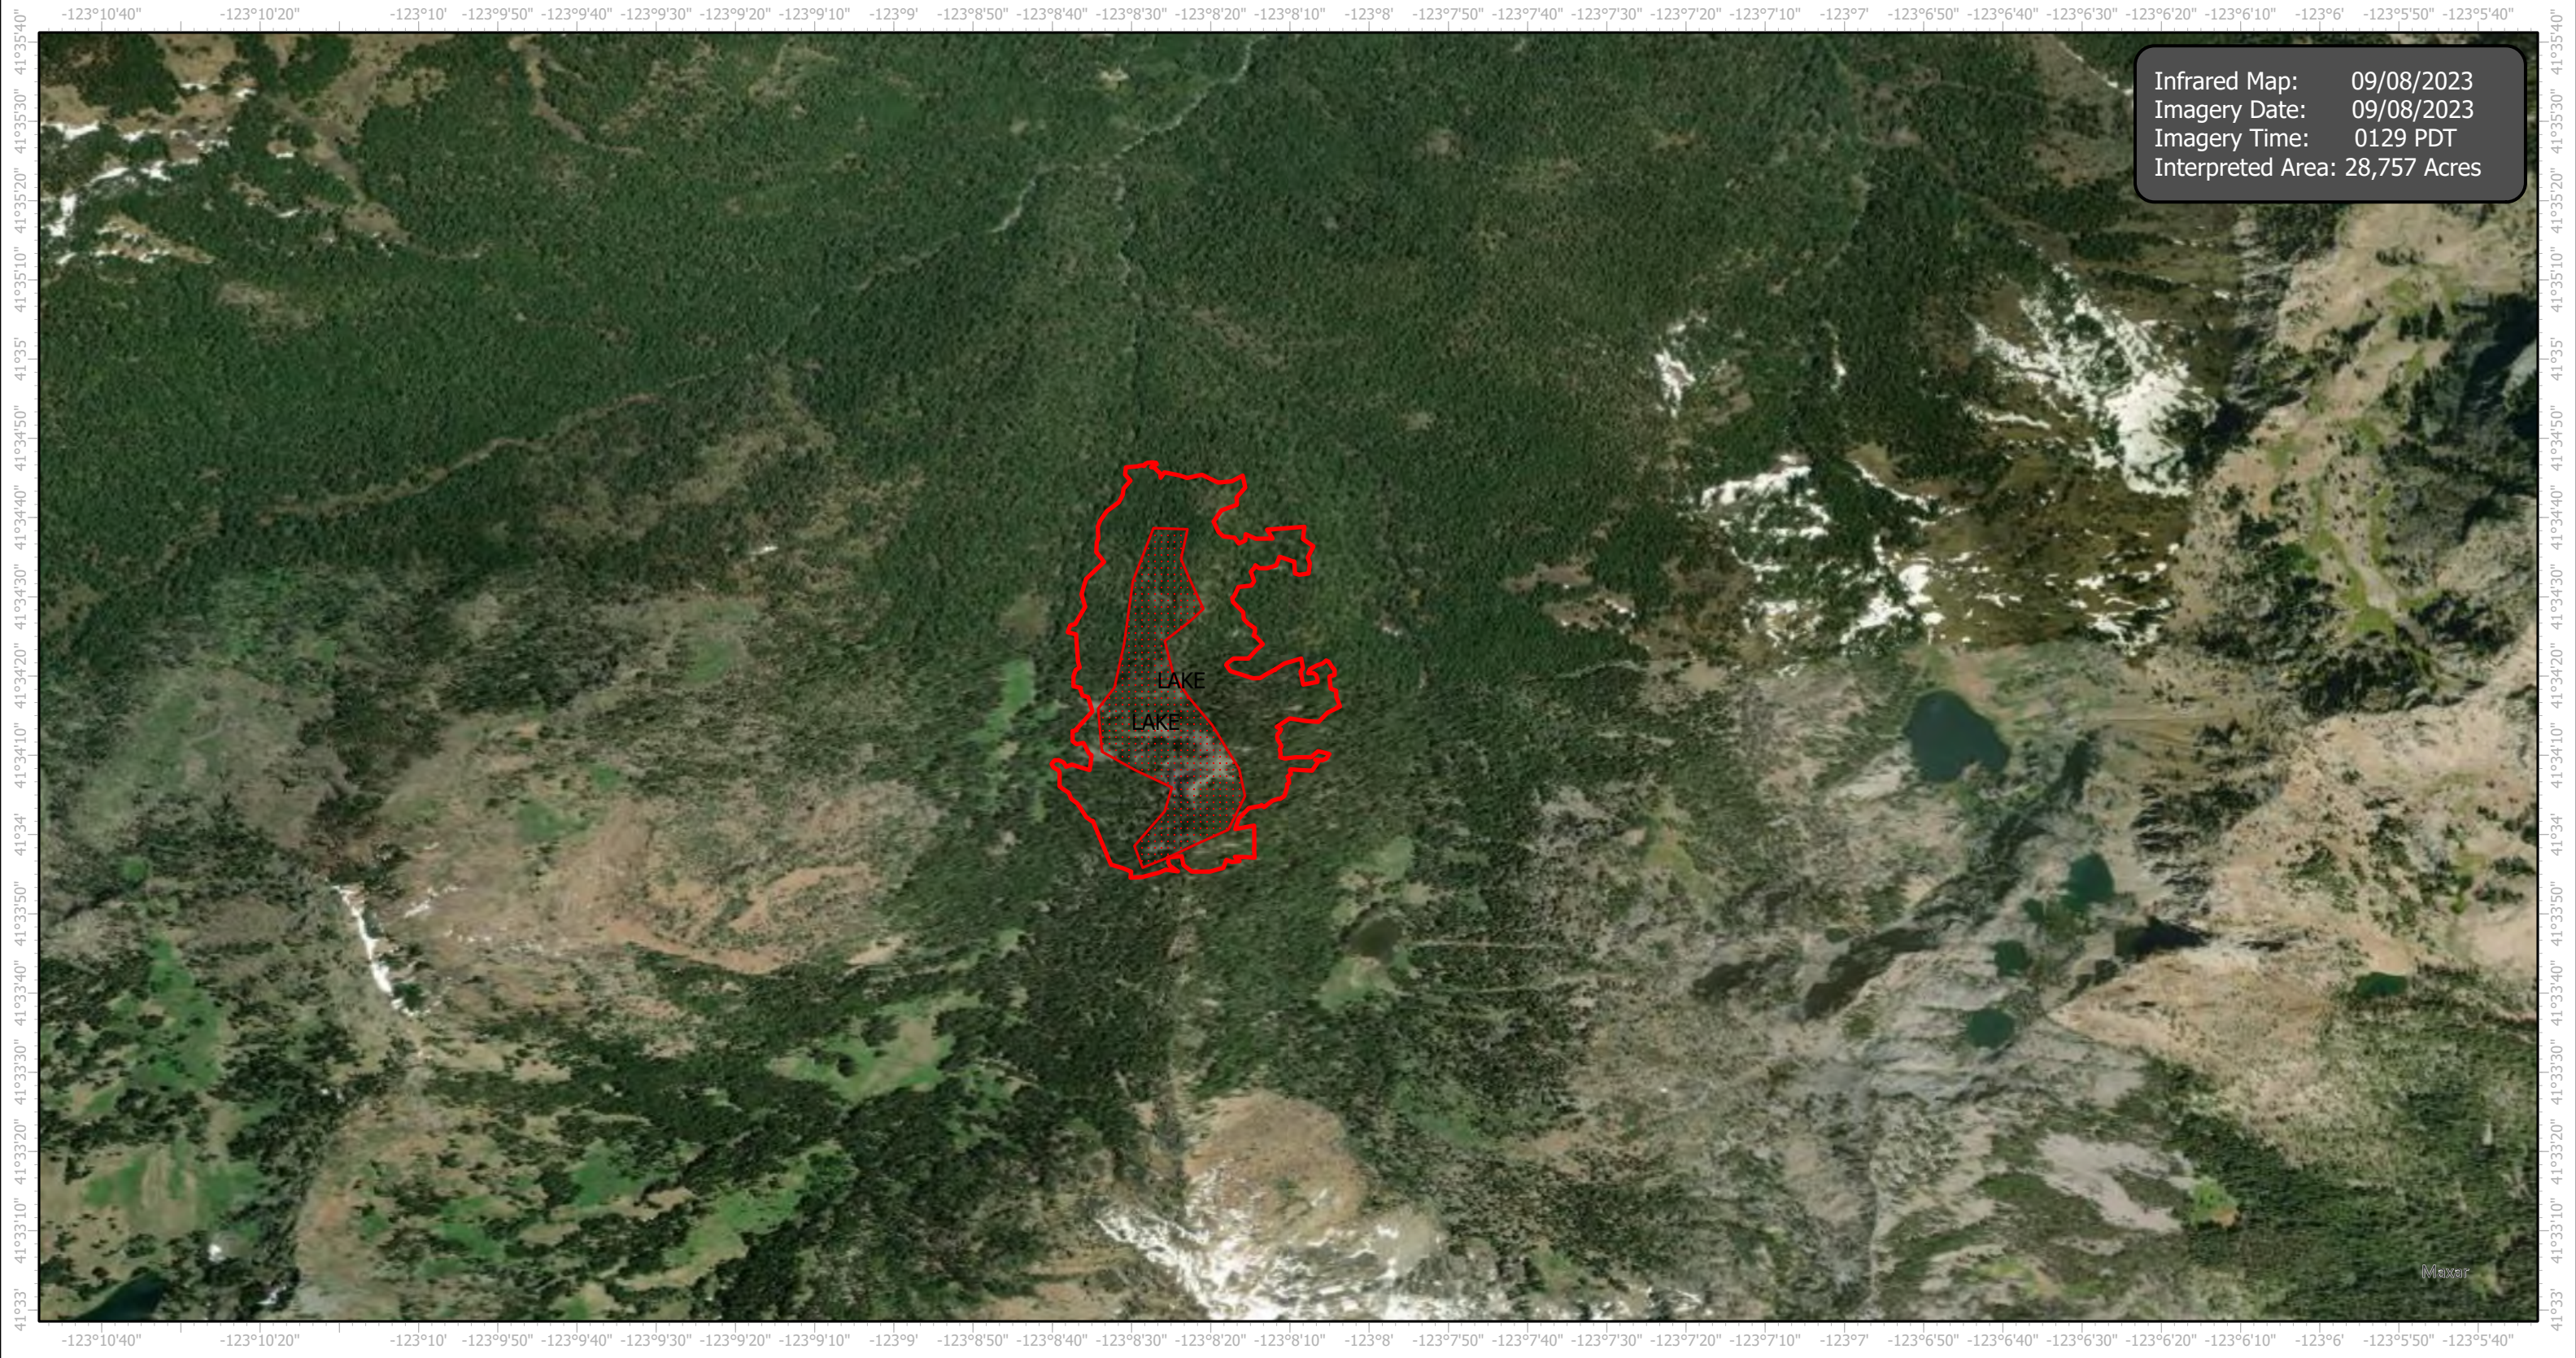

HappyCampComplex Infrared Map

Incident # (CA-KNF-007022) Lake (200 acres)

Infrared Map: 09/08/2023
Imagery Date: 09/08/2023
Imagery Time: 0129 PDT
Interpreted Area: 28,757 Acres

N
W E
S

GCS WGS 1984
Scale: 1:24,000

0 1 2 Miles

IR Heat Perimeter
IR Scattered Heat

Infrared Interrupter: Daniel LeVrier
email: daniel.levrier@usda.gov