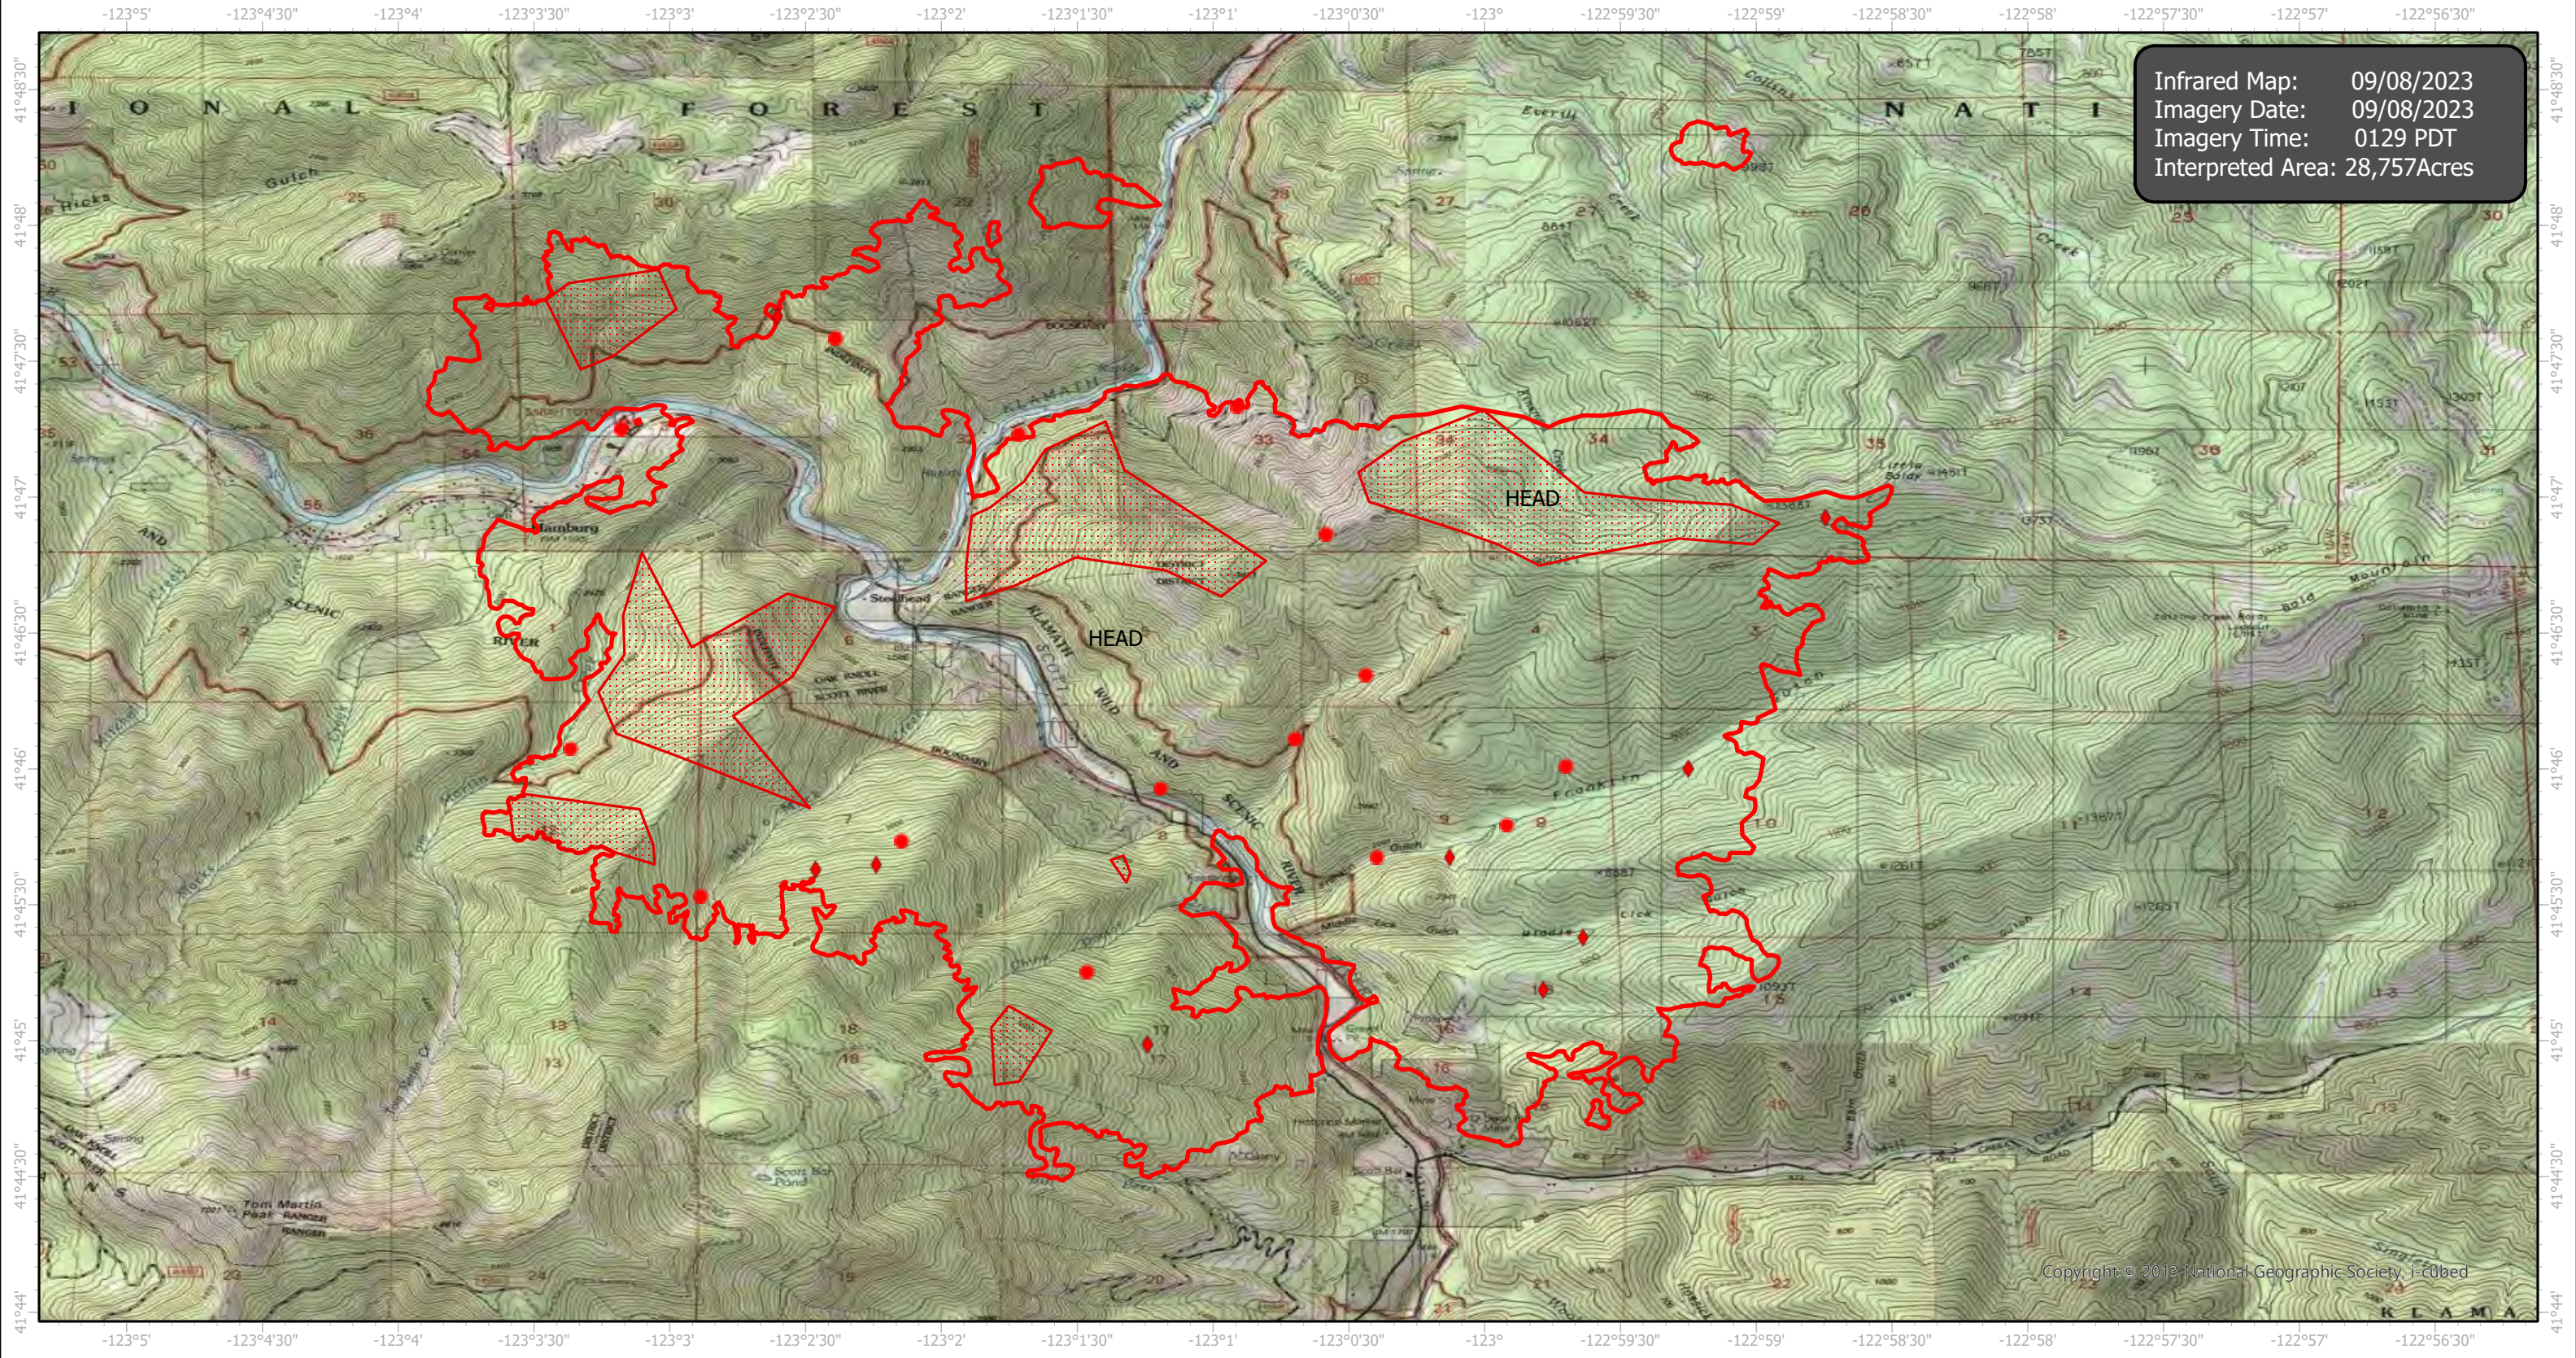

HappyCampComplex Infrared Map

Incident # (CA-KNF-007022) Head (6,941 acres)

Infrared Map: 09/08/2023
Imagery Date: 09/08/2023
Imagery Time: 0129 PDT
Interpreted Area: 28,757Acres

Copyright © 2013 National Geographic Society, i-cubed

- IR Isolated Heat Source
- ◆ Possible IR Heat Source
- ▭ IR Heat Perimeter
- ▭ IR Scattered Heat

Infrared Interrupter: Daniel LeVrier
email: daniel.levrier@usda.gov