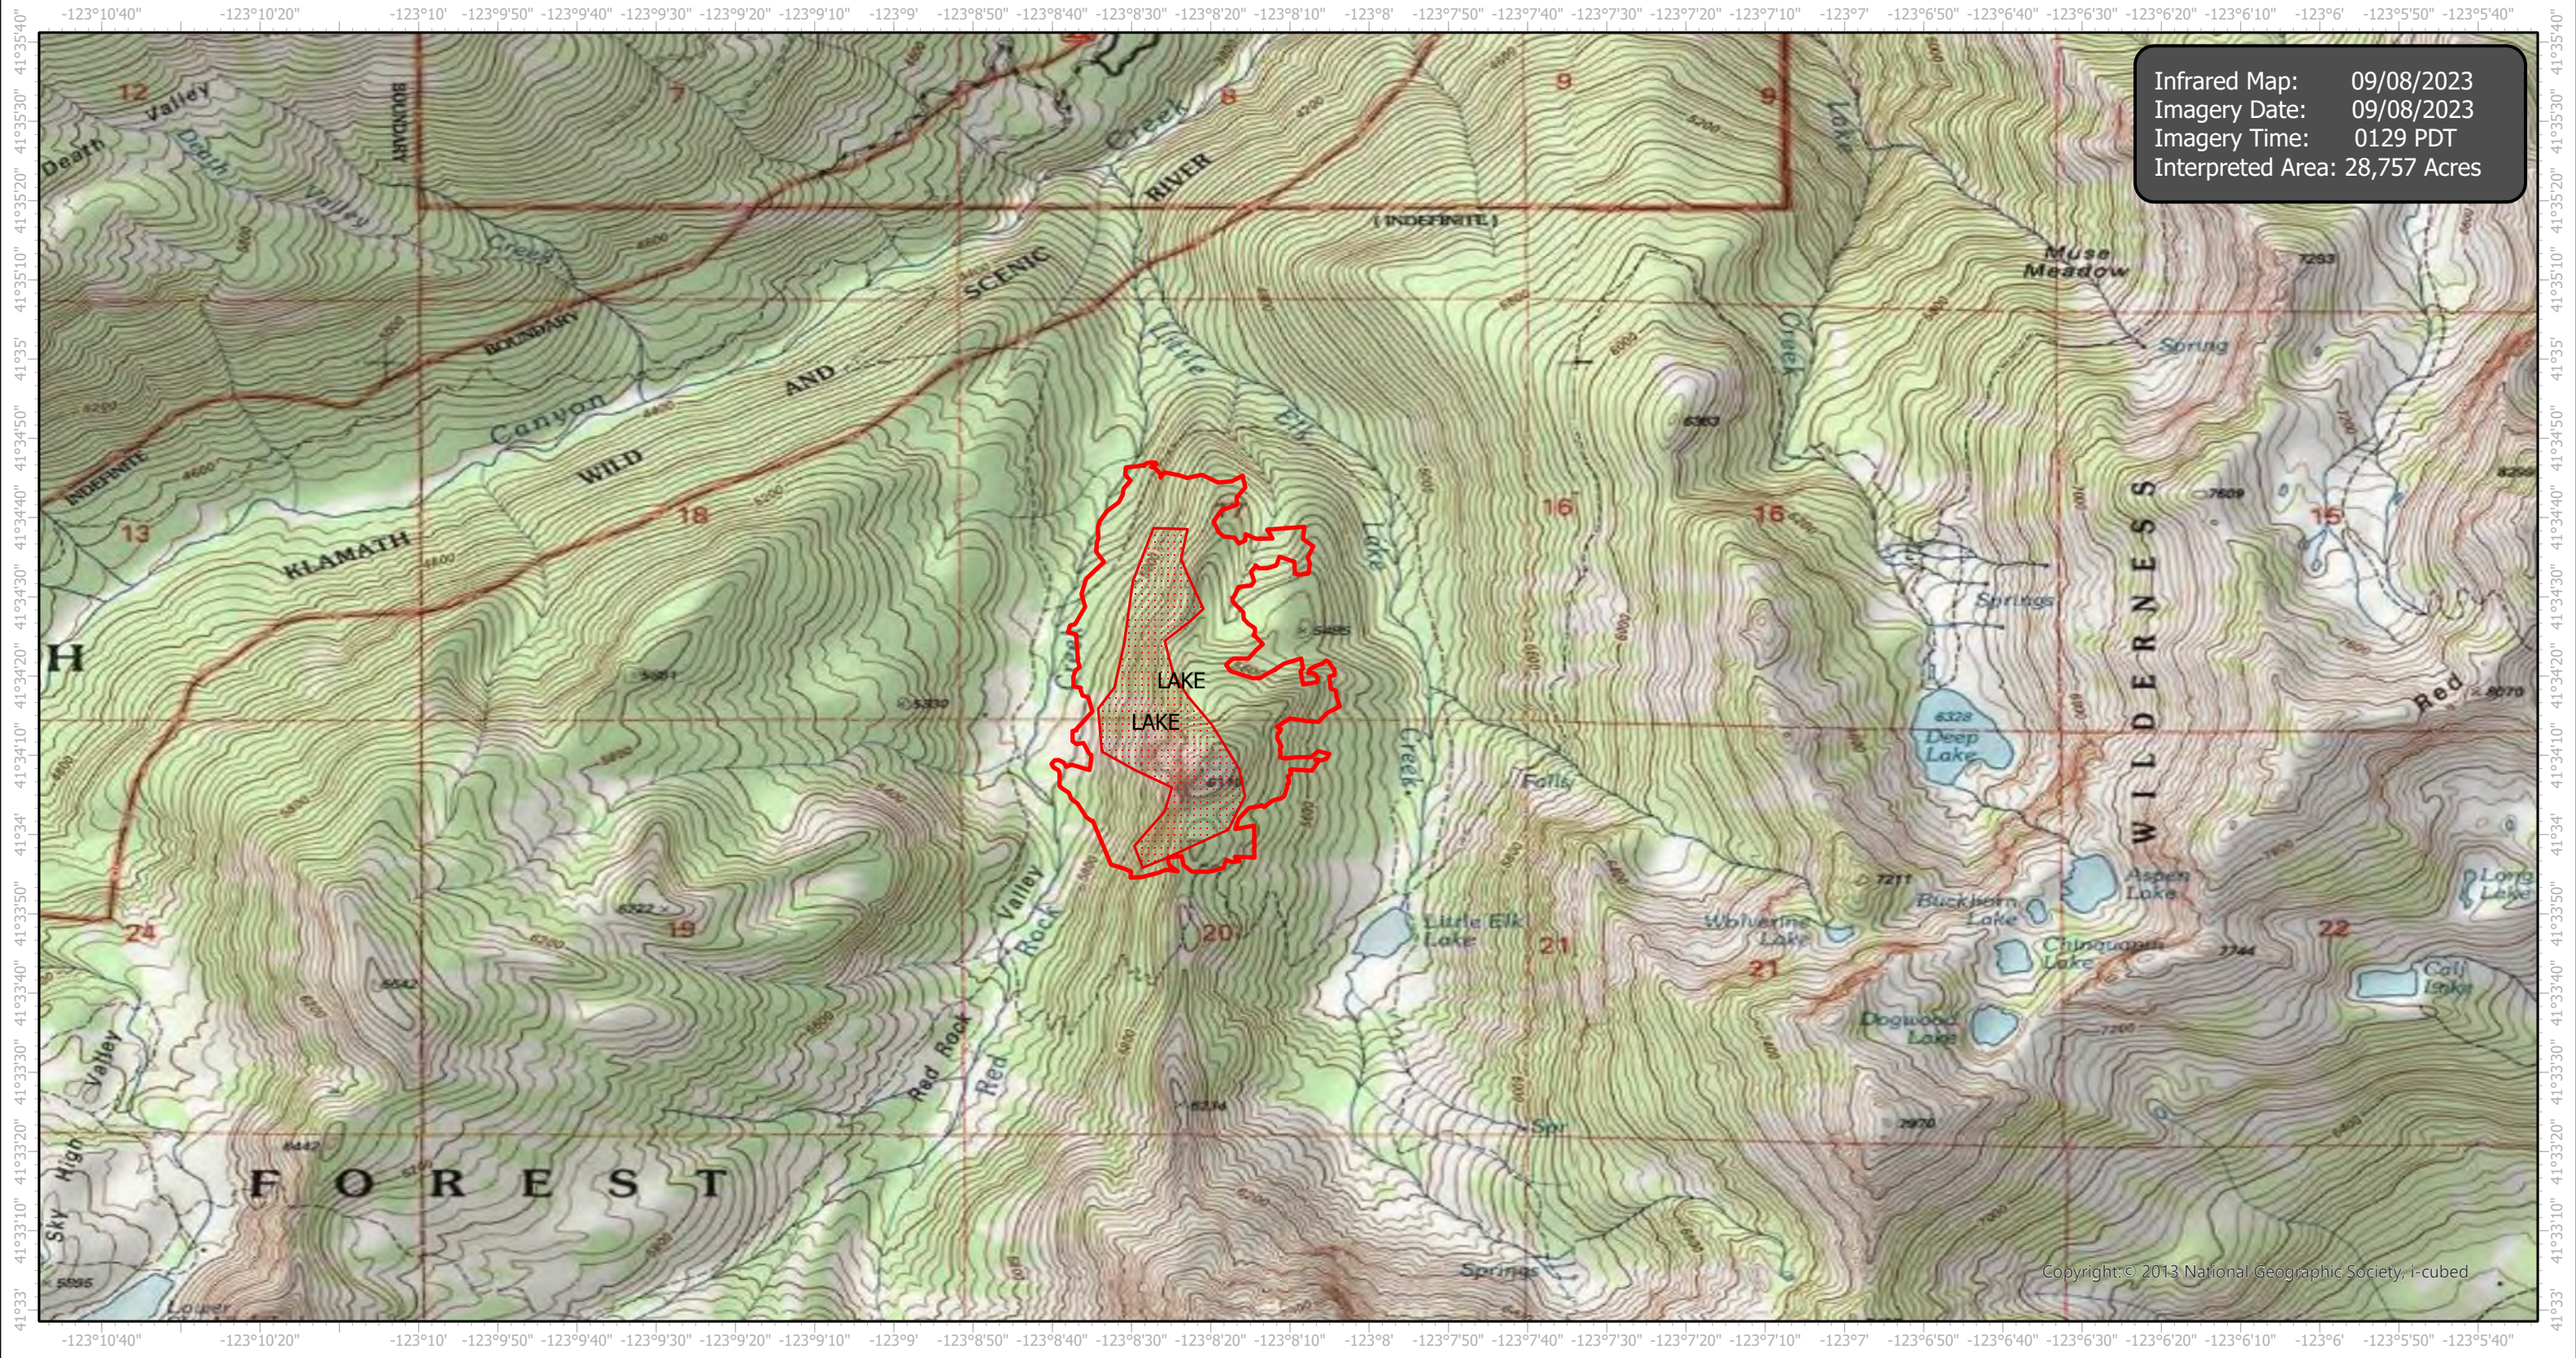

# HappyCampComplex Infrared Map

Incident # (CA-KNF-007022) Lake (200 acres)

Infrared Map: 09/08/2023  
Imagery Date: 09/08/2023  
Imagery Time: 0129 PDT  
Interpreted Area: 28,757 Acres

Copyright: © 2013 National Geographic Society, i-cubed

N  
W E  
S

GCS WGS 1984  
Scale: 1:24,000

0 1 2 Miles

IR Heat Perimeter  
IR Scattered Heat

Infrared Interrupter: Daniel LeVrier  
email: daniel.levrier@usda.gov