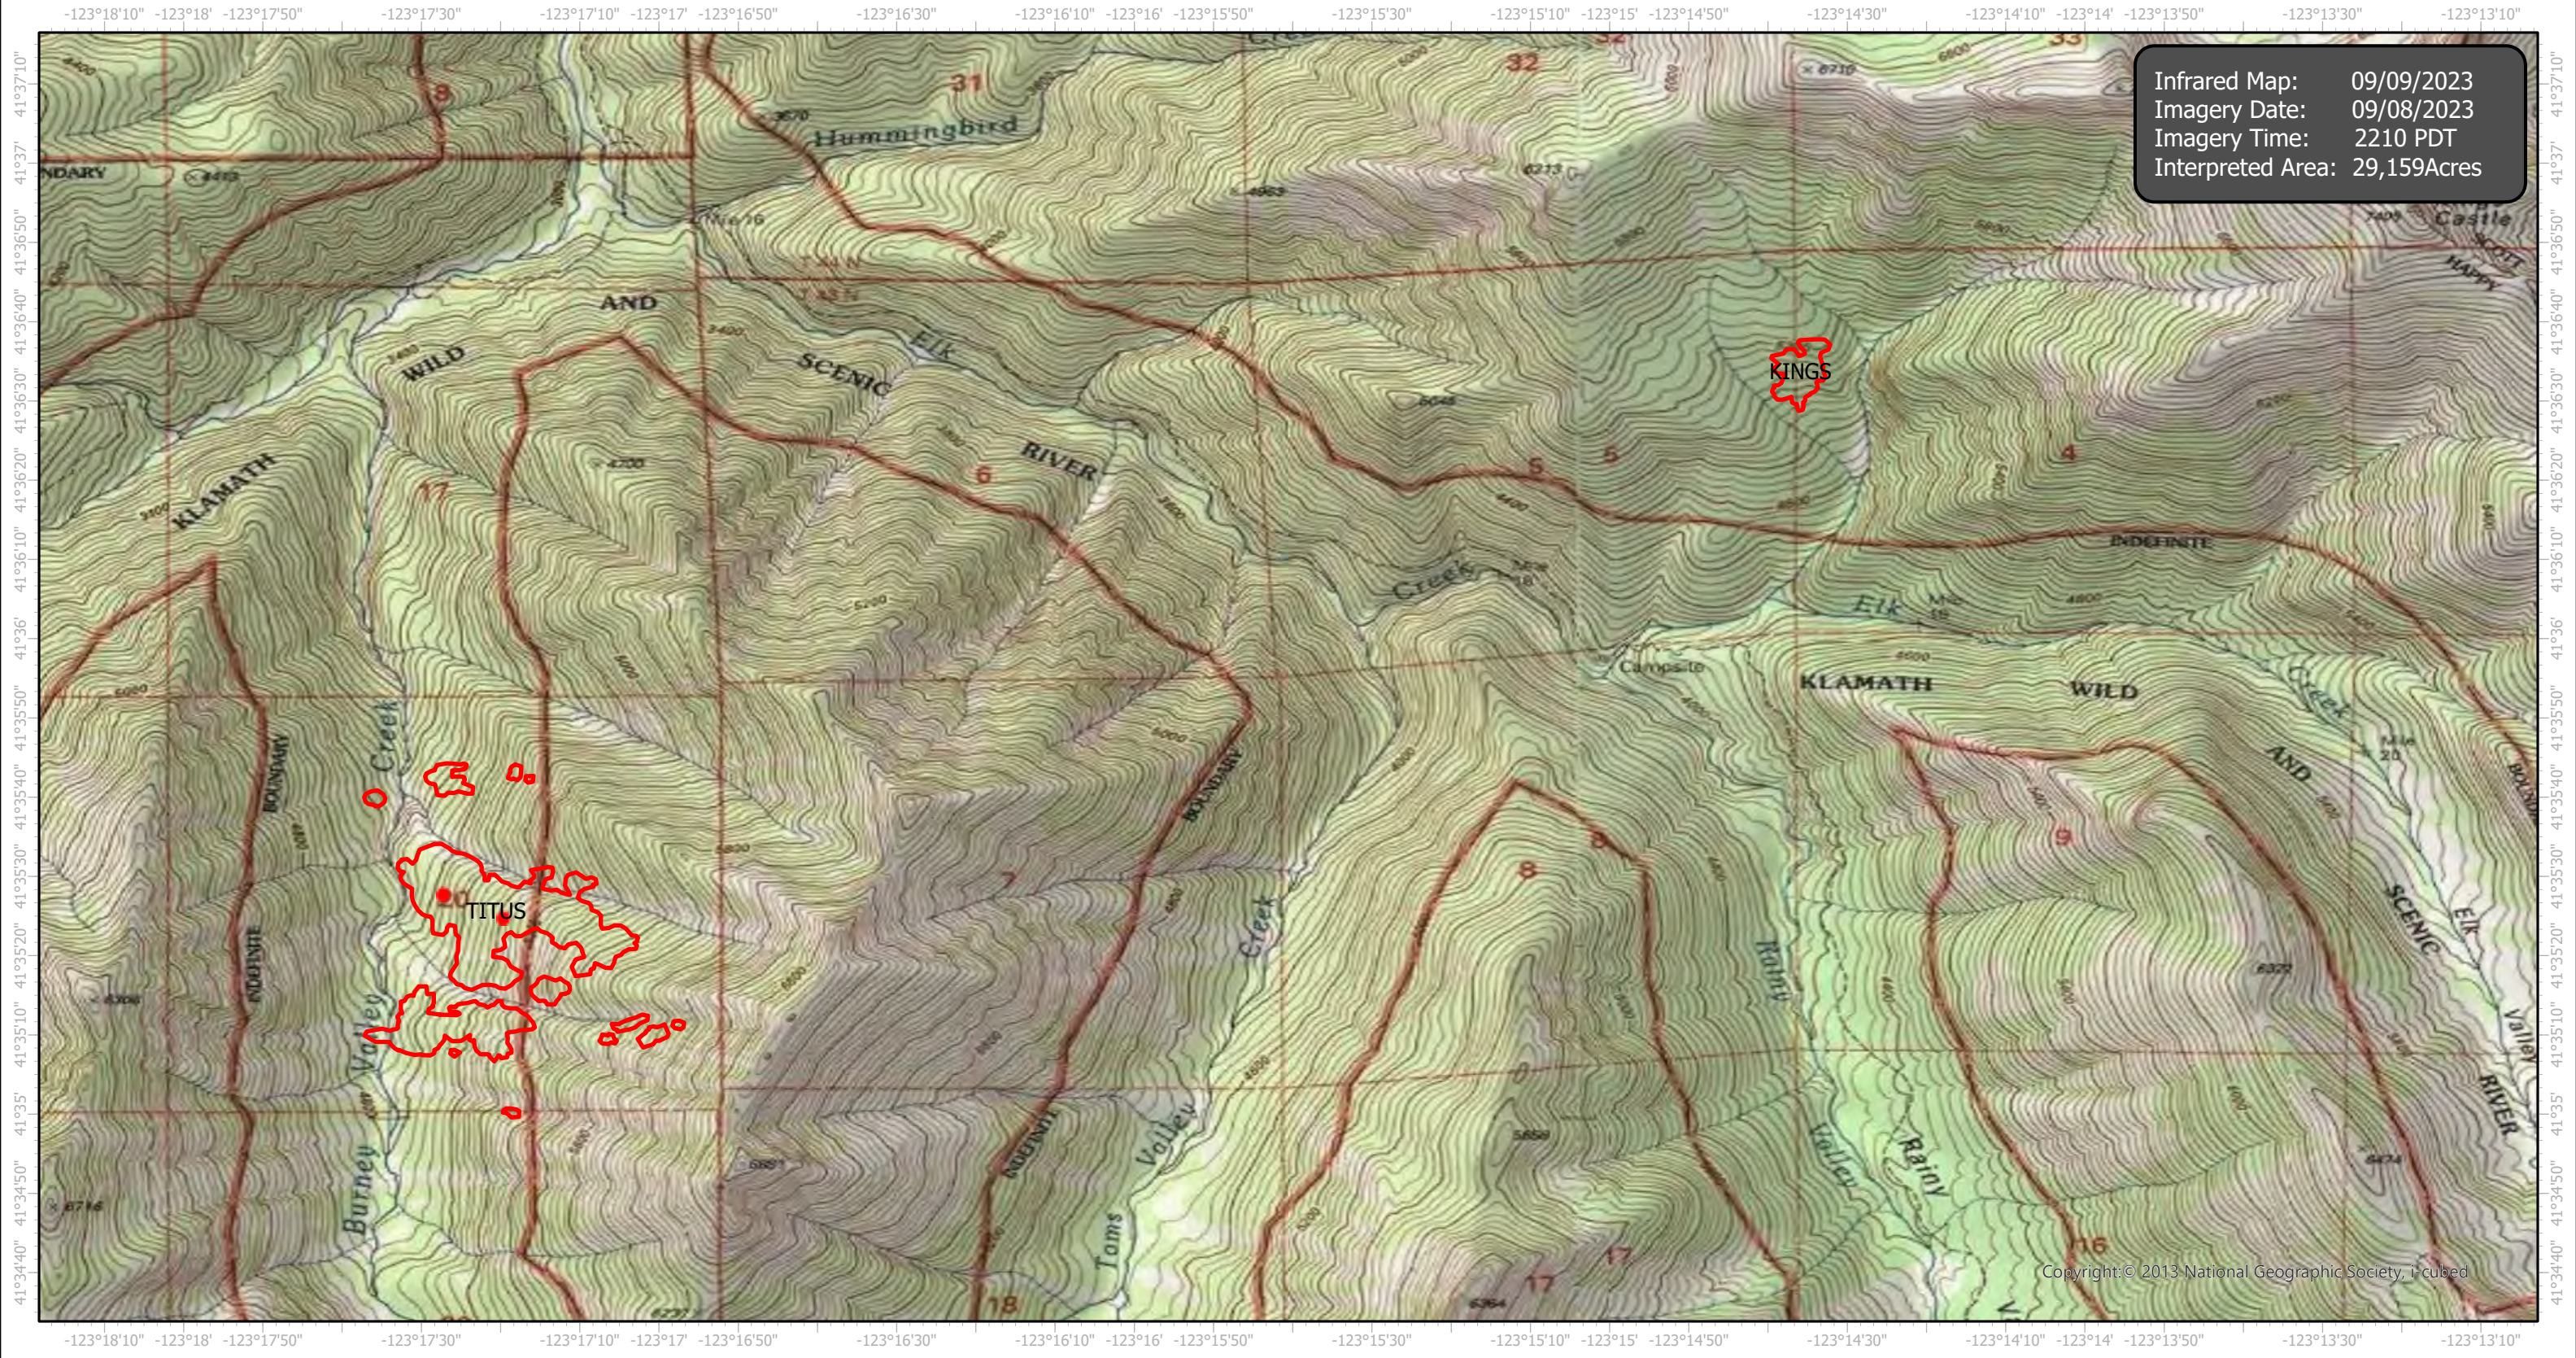

HappyCampComplex Infrared Map

Incident # (CA-KNF-007022) Kings (7 acres) | Titus (72 acres)

Infrared Map: 09/09/2023
Imagery Date: 09/08/2023
Imagery Time: 2210 PDT
Interpreted Area: 29,159Acres

Copyright: © 2013 National Geographic Society, i-cubed