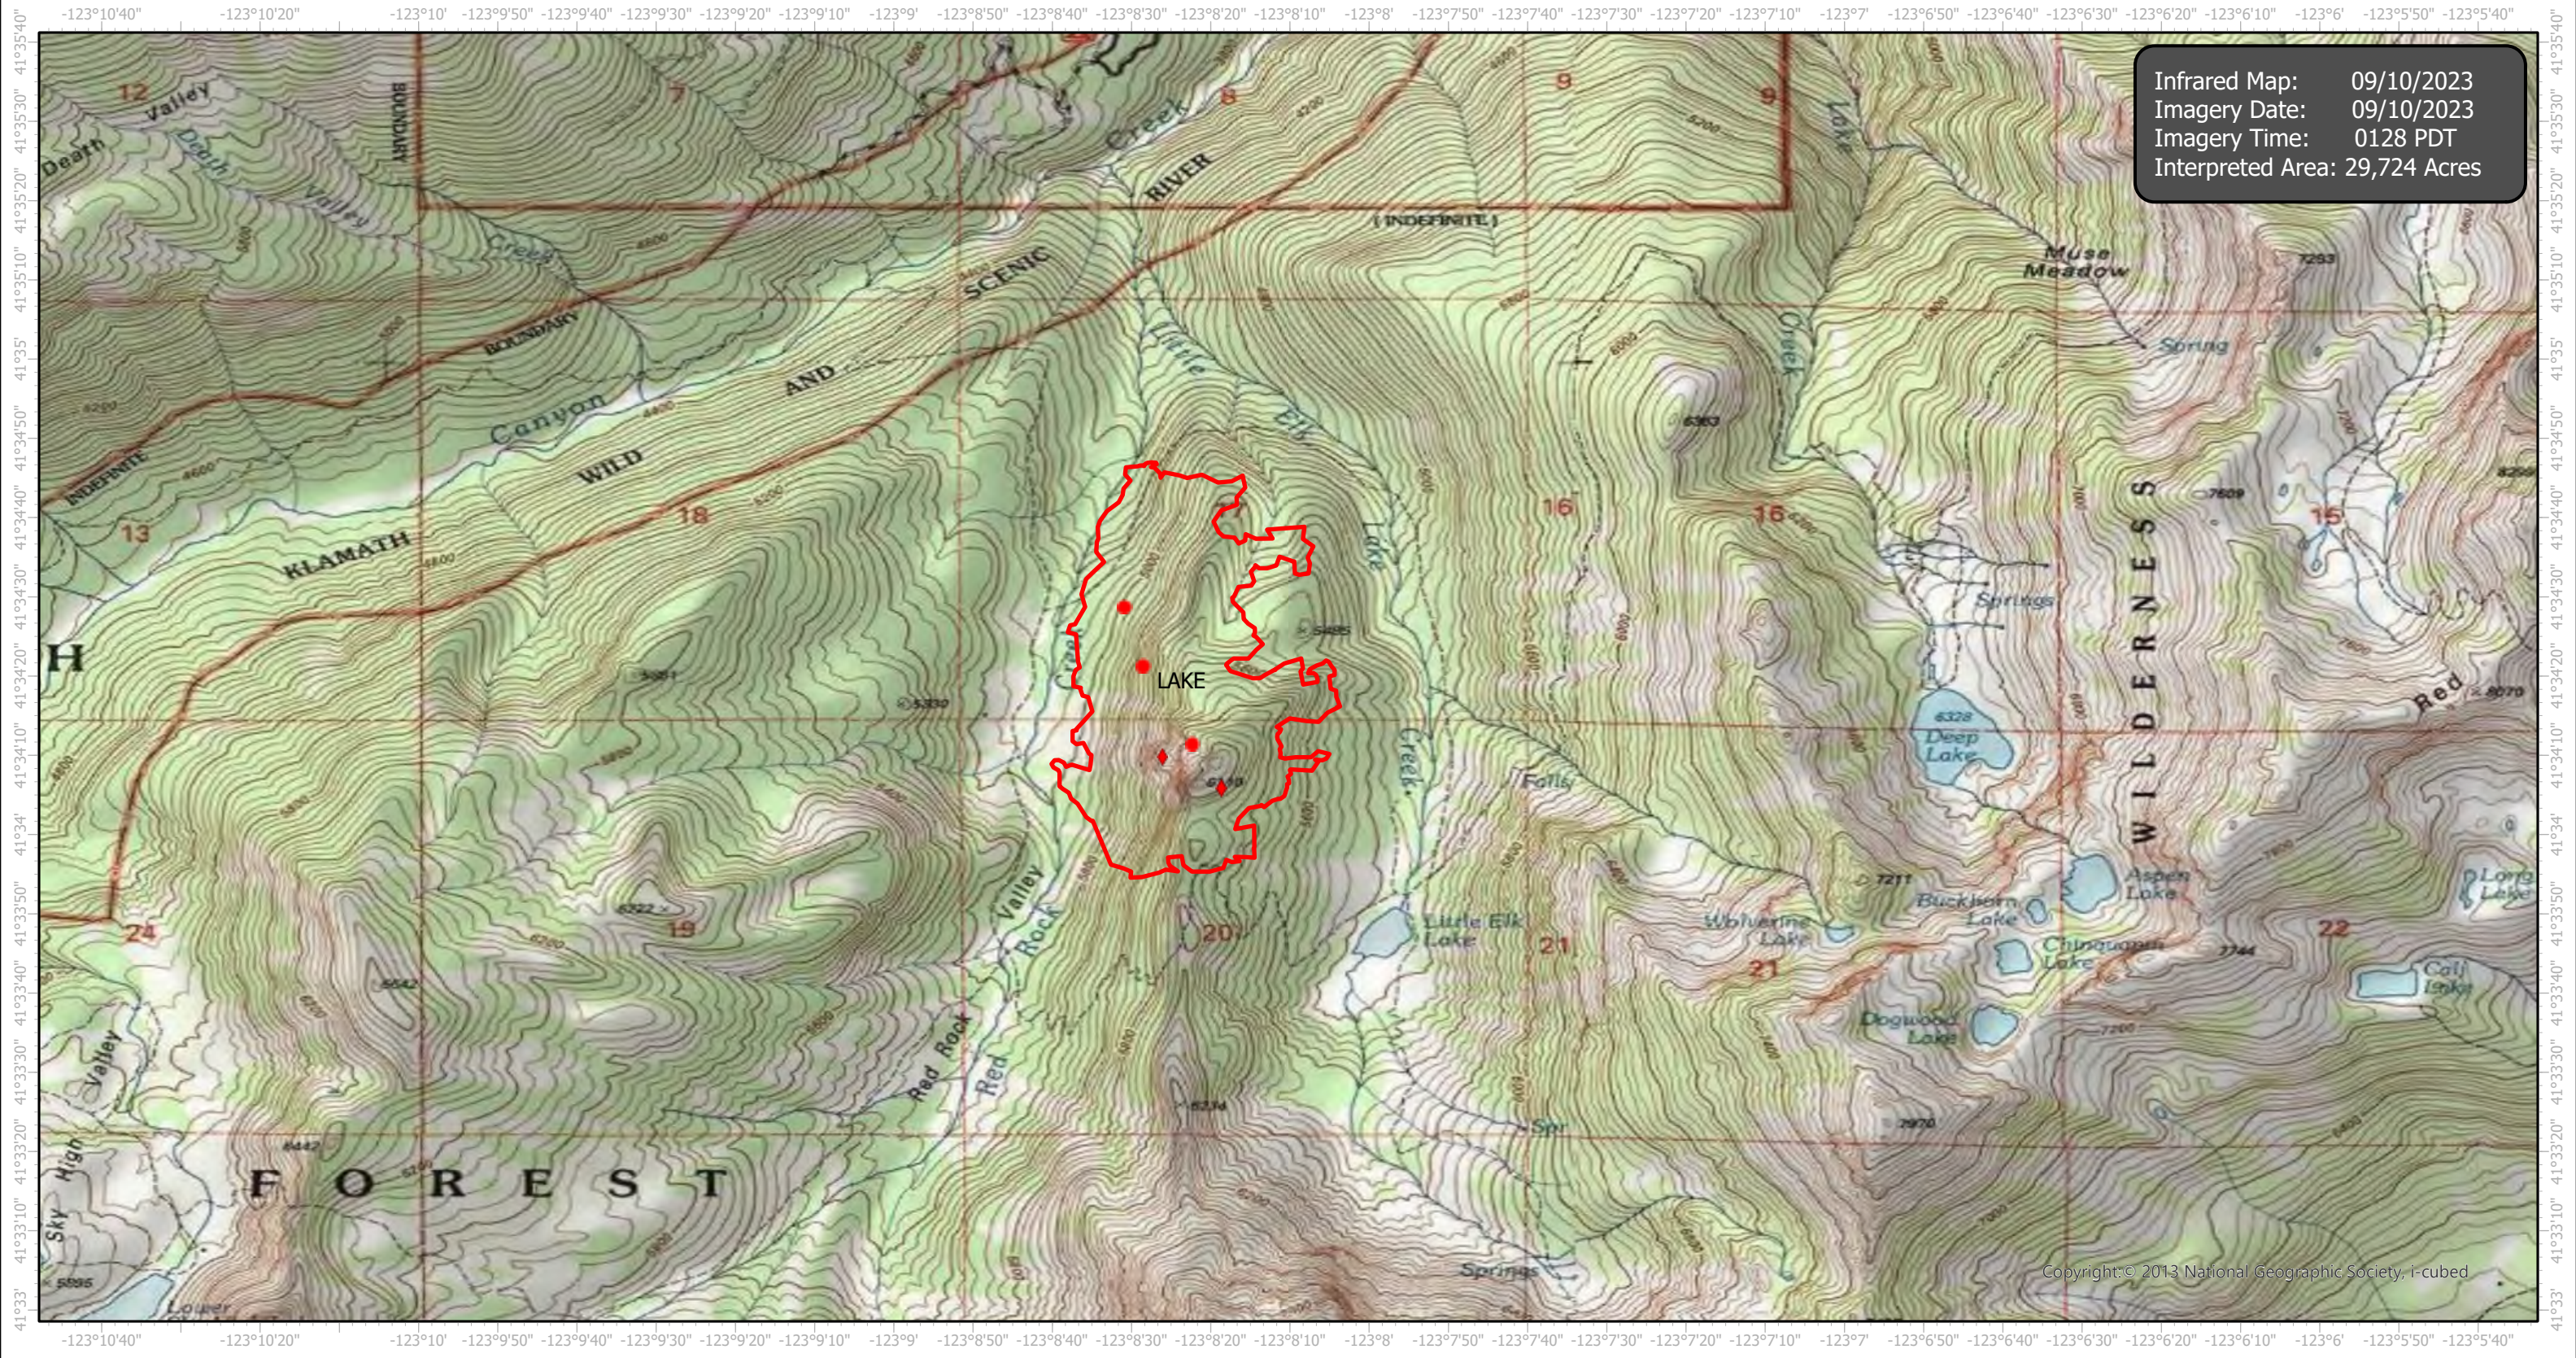

# HappyCampComplex Infrared Map

Incident # (CA-KNF-007022) Lake (200 acres)

Infrared Map: 09/10/2023  
Imagery Date: 09/10/2023  
Imagery Time: 0128 PDT  
Interpreted Area: 29,724 Acres

- IR Isolated Heat Source
- ◆ Possible IR Heat Source
- ▭ IR Heat Perimeter