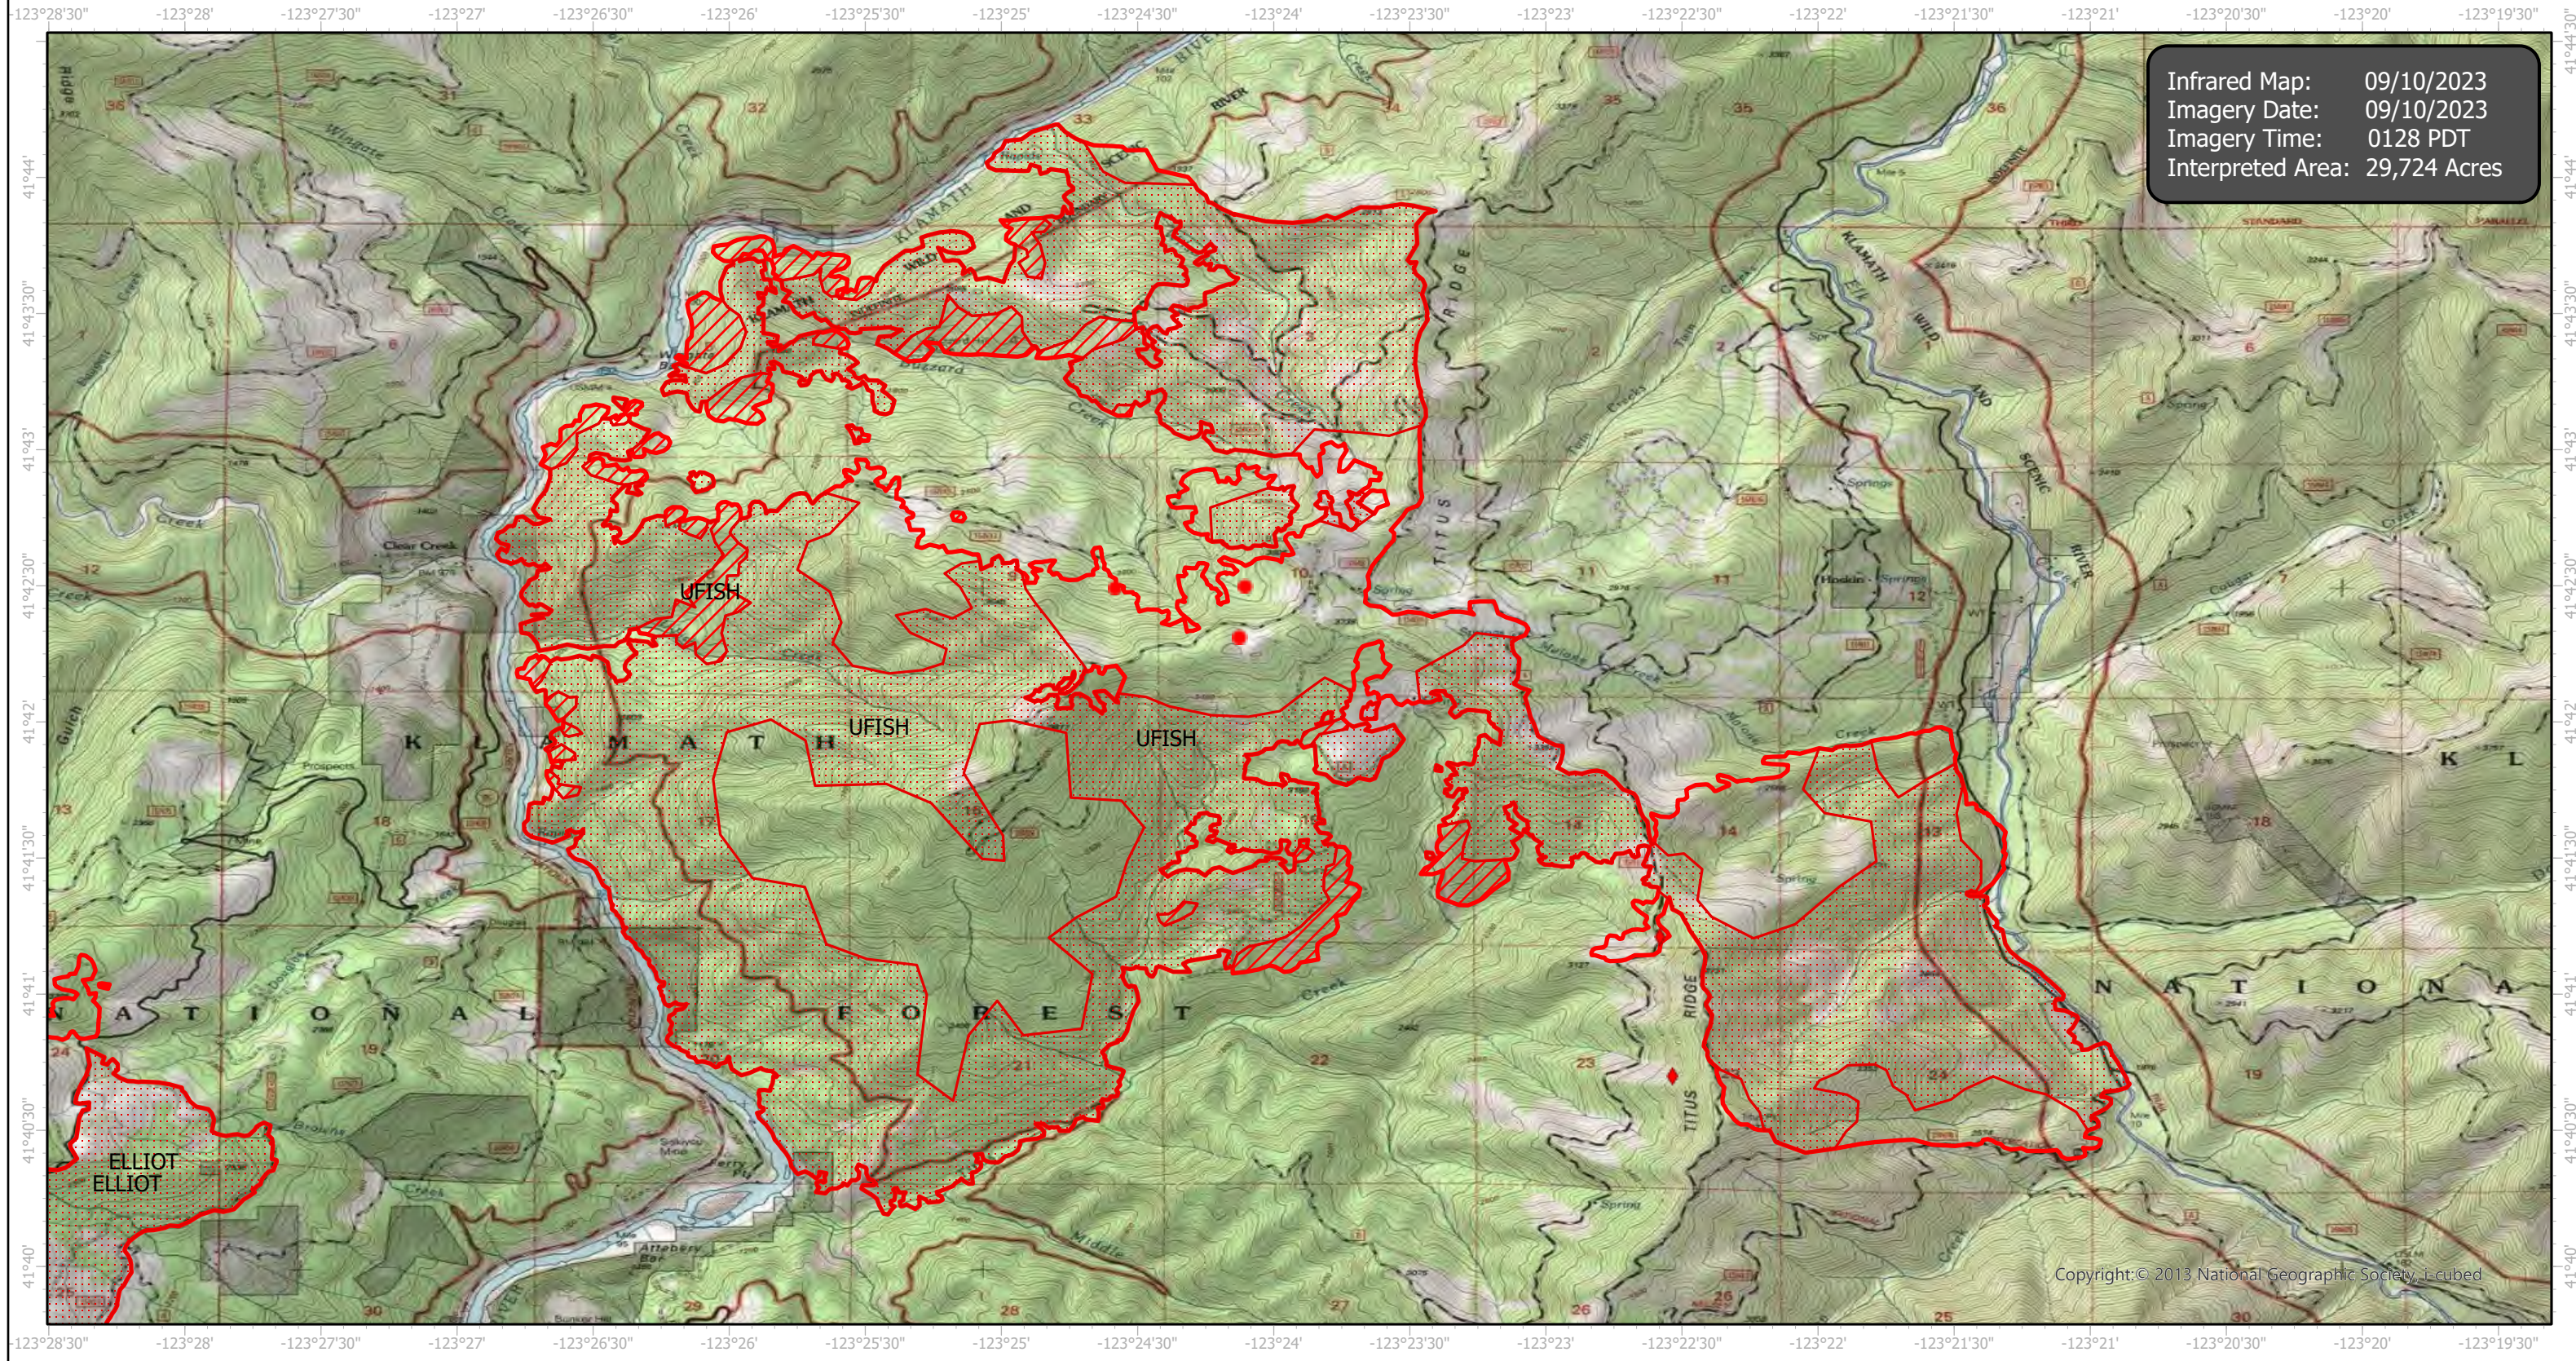

HappyCampComplex Infrared Map

Incident # (CA-KNF-007022) UFish (6,257 acres)

Infrared Map: 09/10/2023
Imagery Date: 09/10/2023
Imagery Time: 0128 PDT
Interpreted Area: 29,724 Acres

Copyright: © 2013 National Geographic Society, i-cubed

- IR Isolated Heat Source
- ◆ Possible IR Heat Source
- ▭ IR Heat Perimeter
- ▨ IR Intense Heat
- ▤ IR Scattered Heat

Infrared Interrupter: Daniel LeVrier
email: daniel.levrier@usda.gov