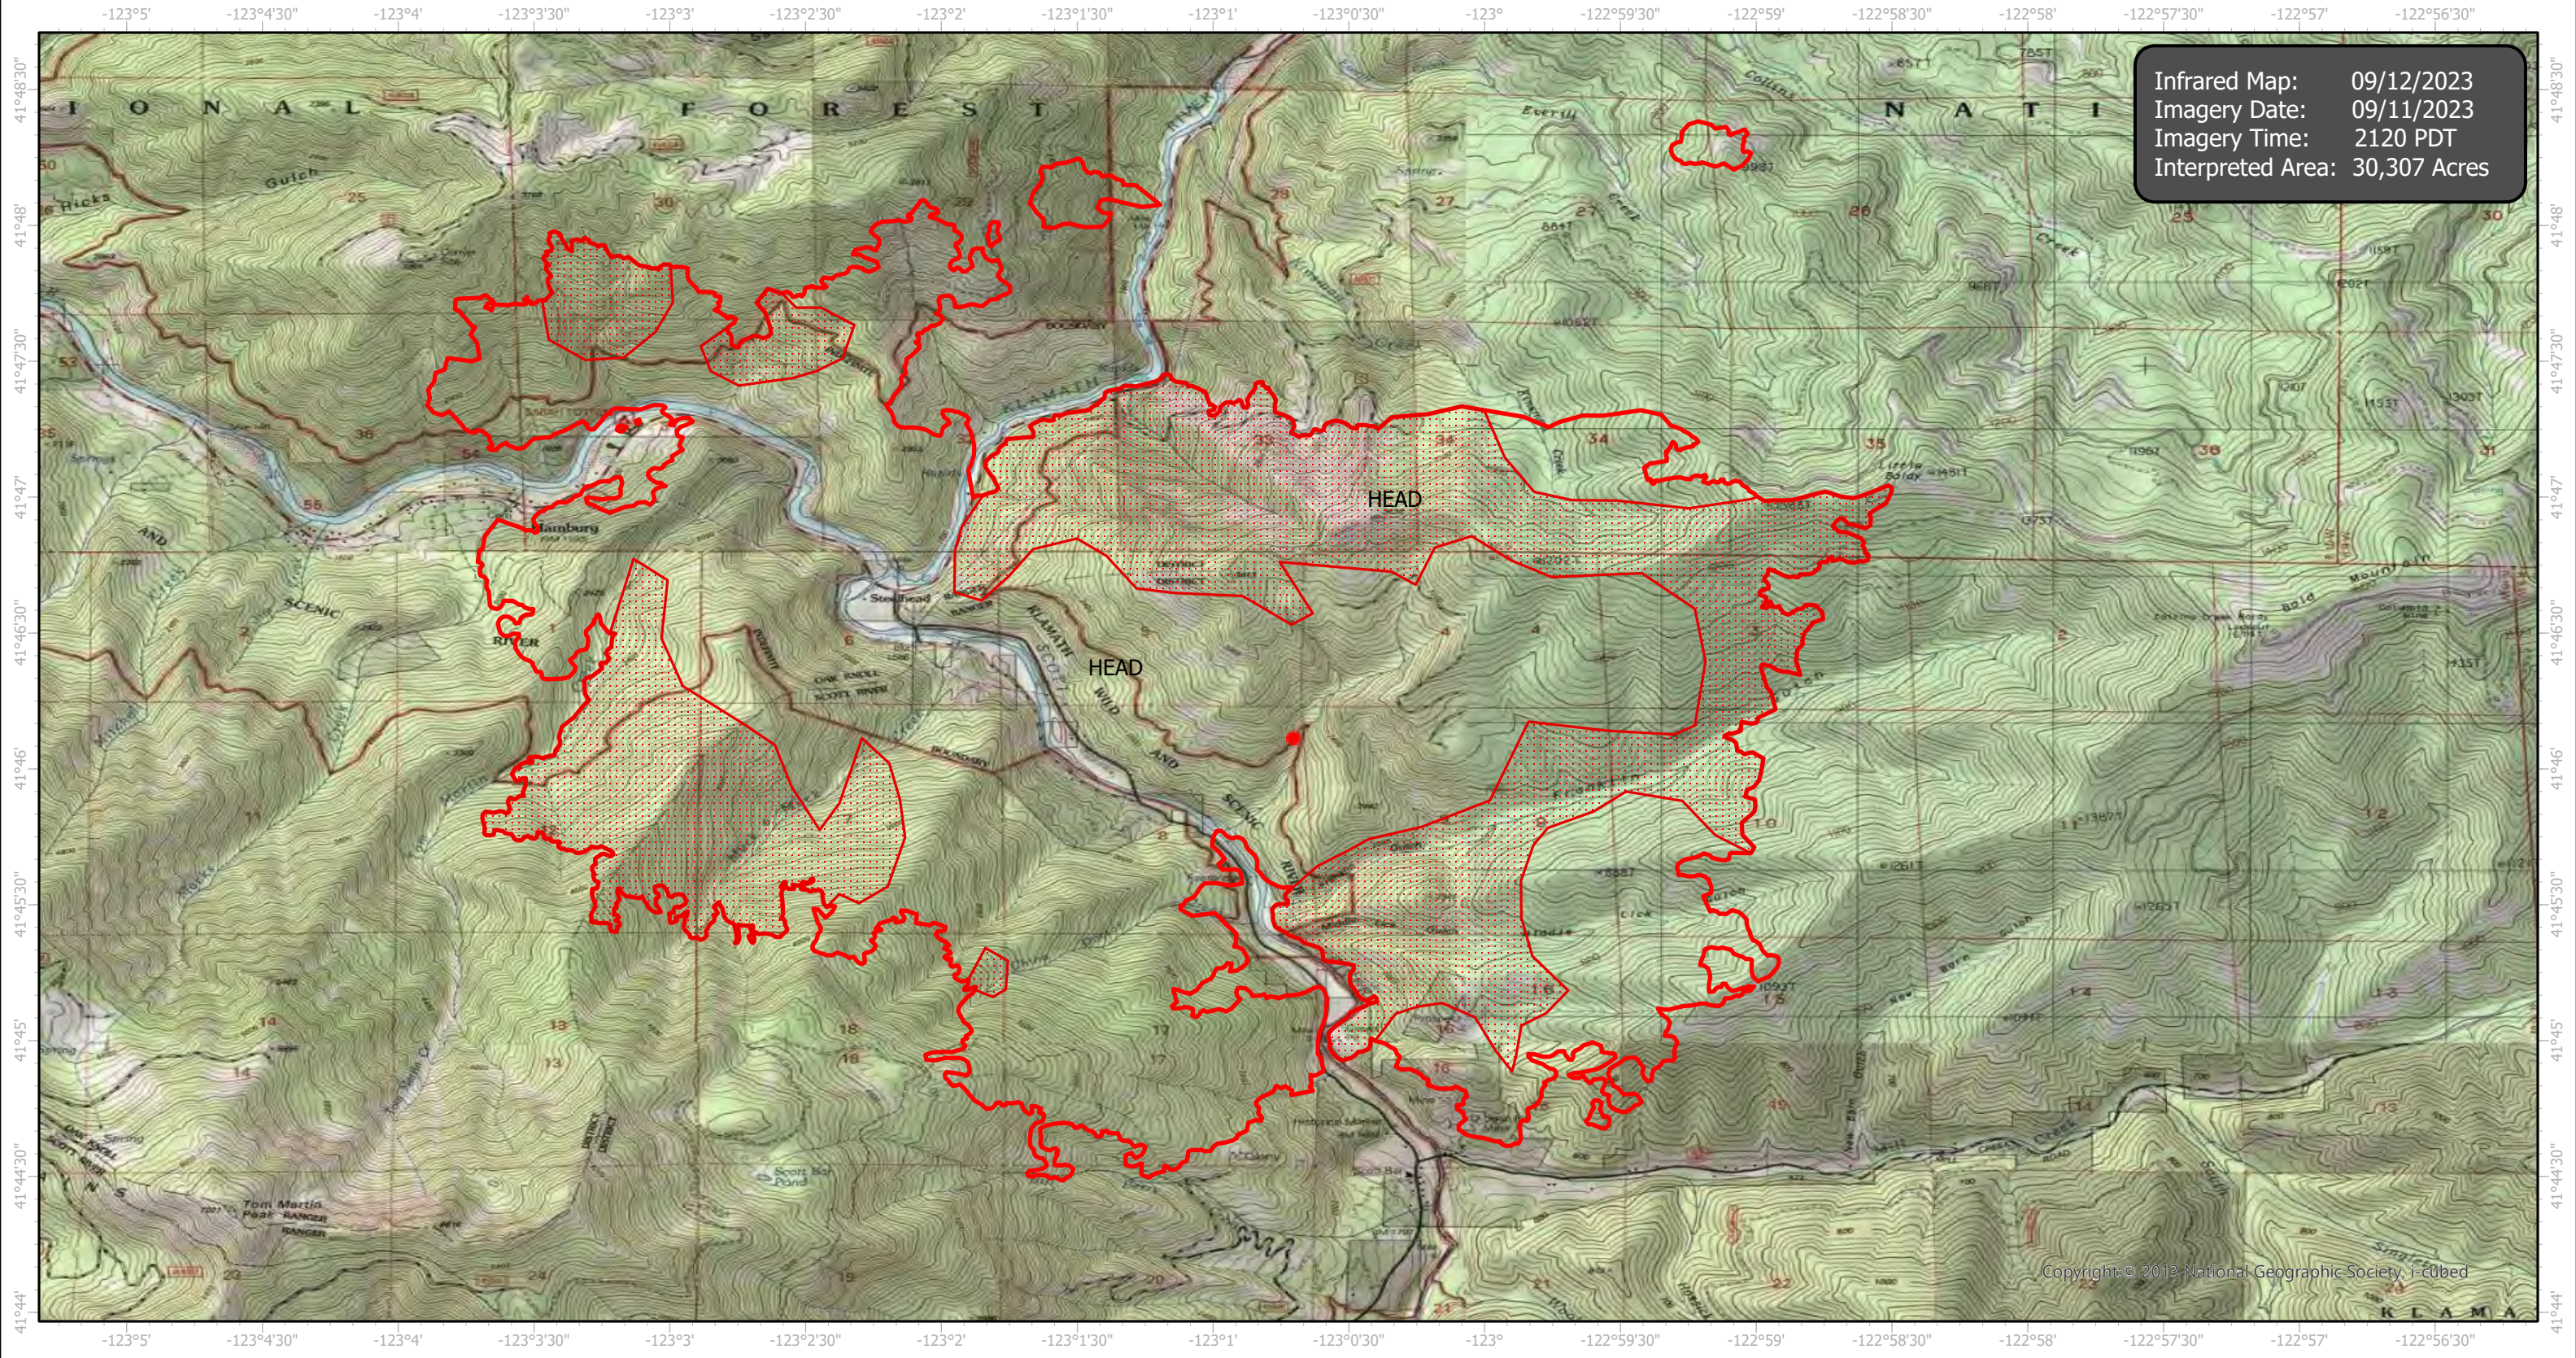

# HappyCampComplex Infrared Map

Incident # (CA-KNF-007022) Head (6,945 acres)

Infrared Map: 09/12/2023  
Imagery Date: 09/11/2023  
Imagery Time: 2120 PDT  
Interpreted Area: 30,307 Acres

Copyright © 2013 National Geographic Society, i-cubed