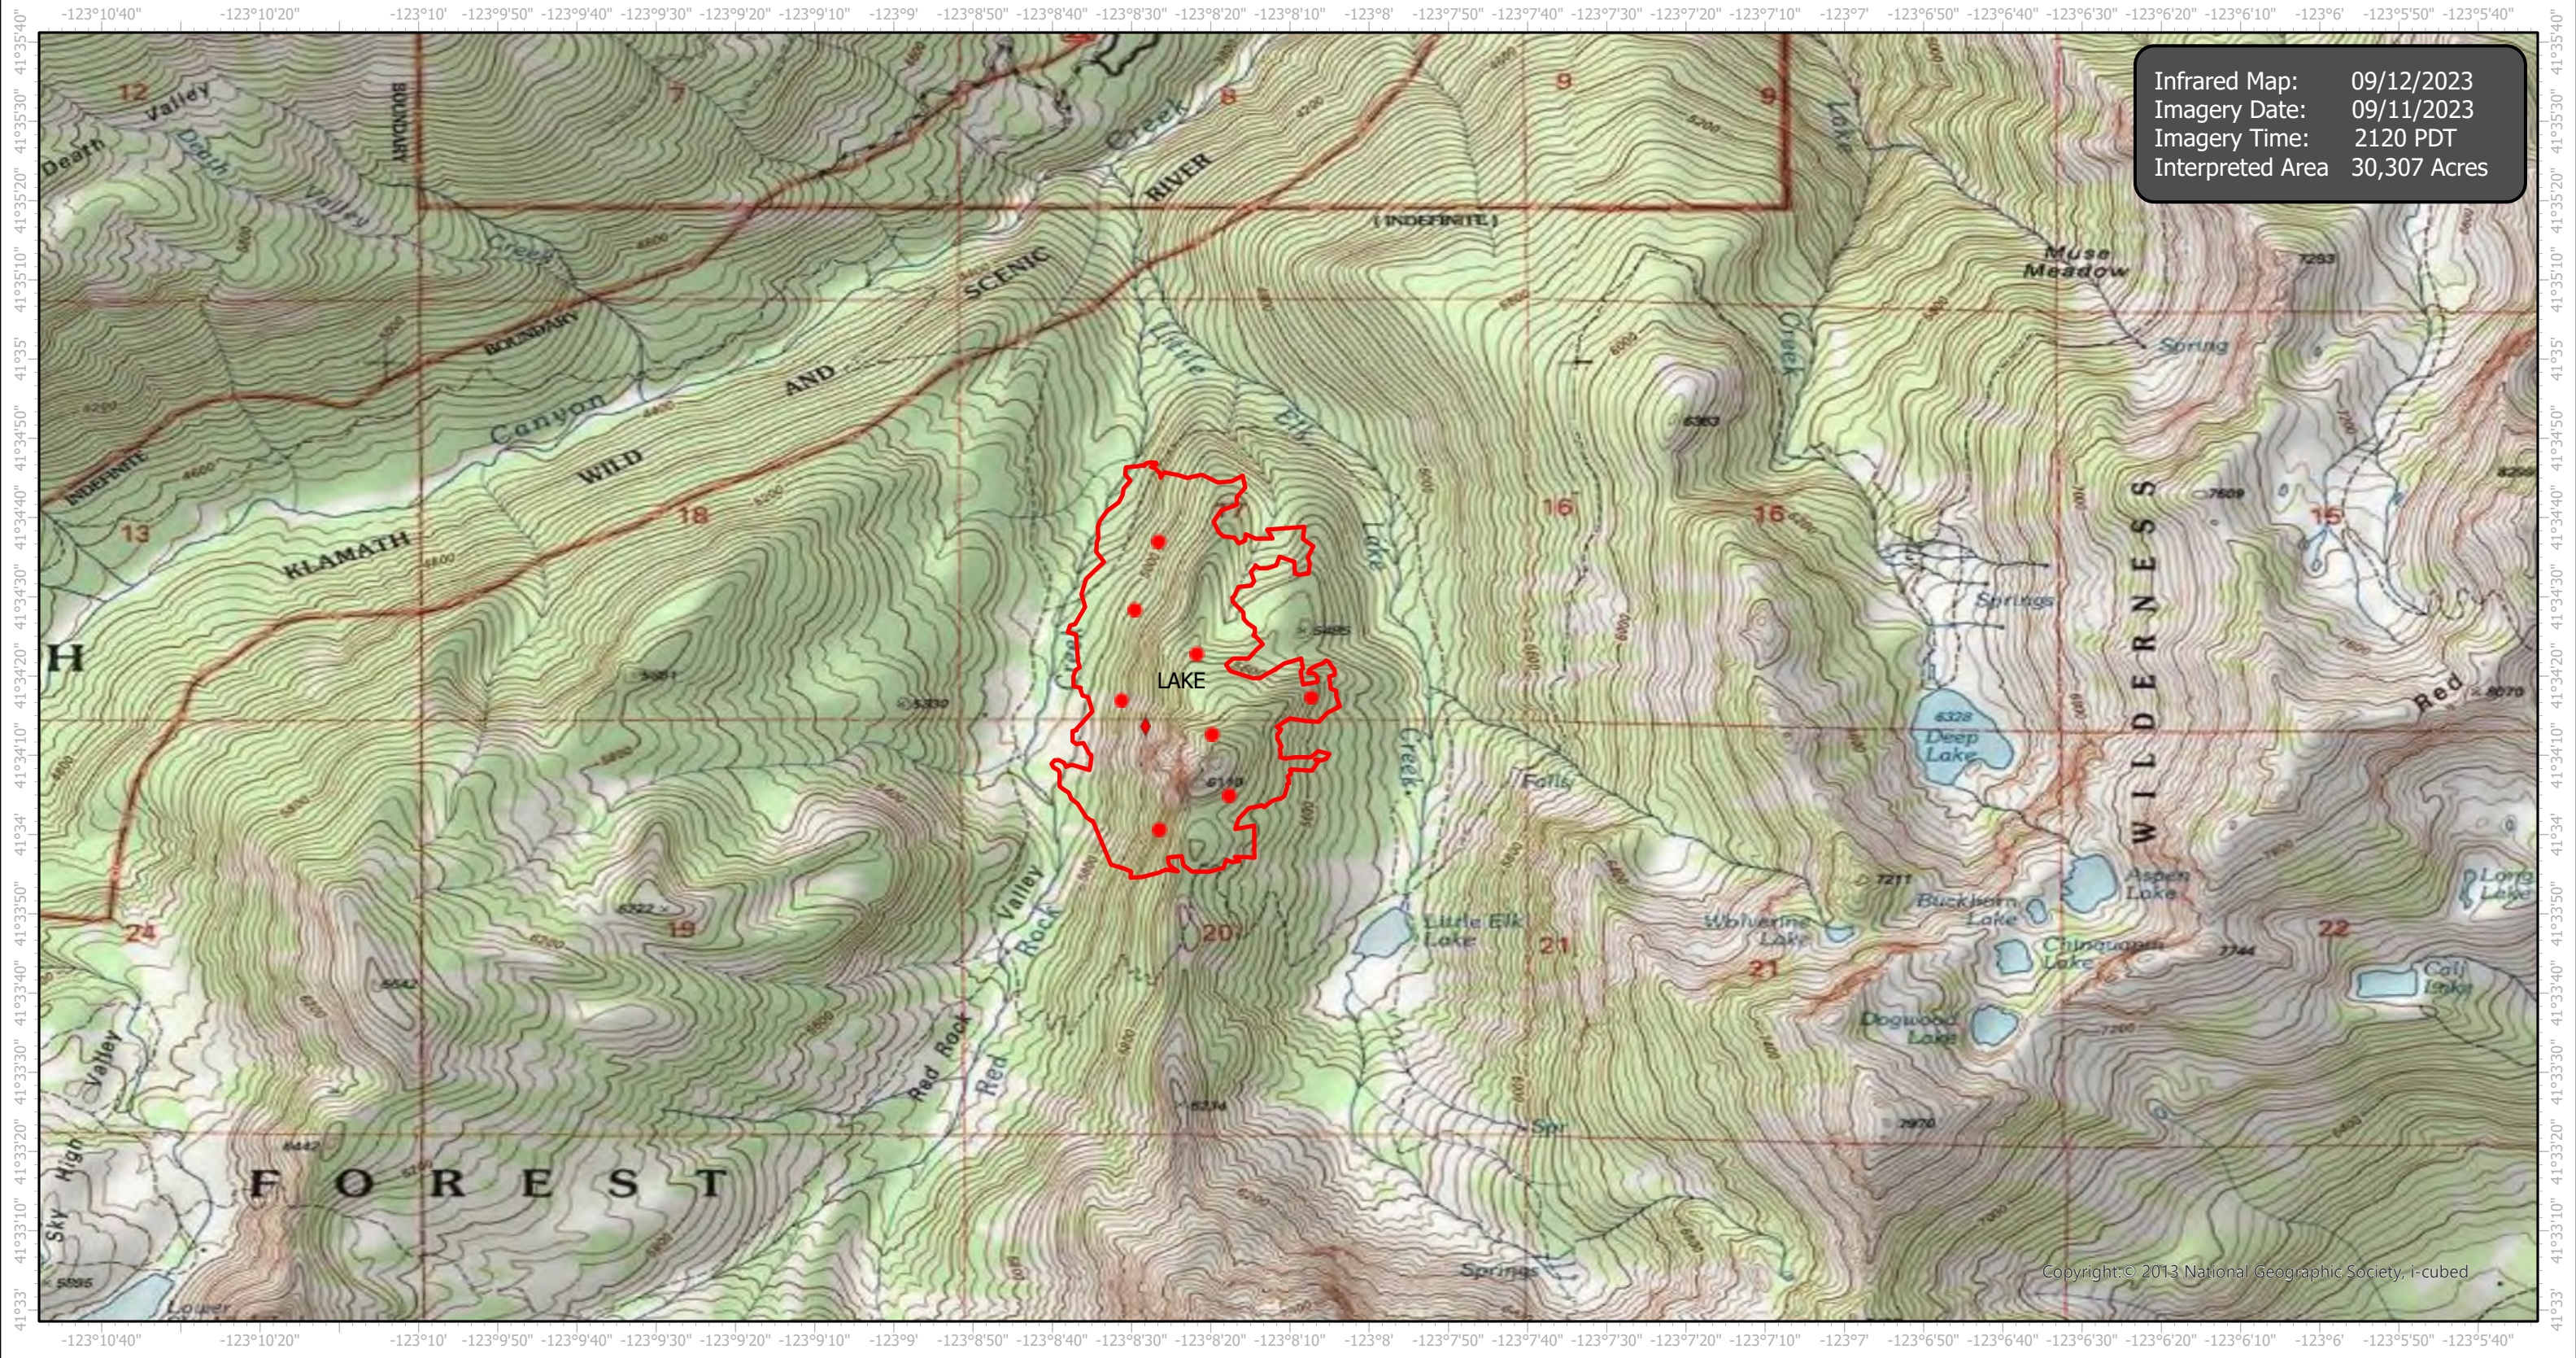

HappyCampComplex Infrared Map

Incident # (CA-KNF-007022) Lake (200 acres)

Infrared Map: 09/12/2023
Imagery Date: 09/11/2023
Imagery Time: 2120 PDT
Interpreted Area 30,307 Acres

- IR Isolated Heat Source
- ◆ Possible IR Heat Source
- ▭ IR Heat Perimeter

Infrared Interrupter: Daniel LeVrier
email: daniel.levrier@usda.gov

Copyright: © 2013 National Geographic Society, i-cubed