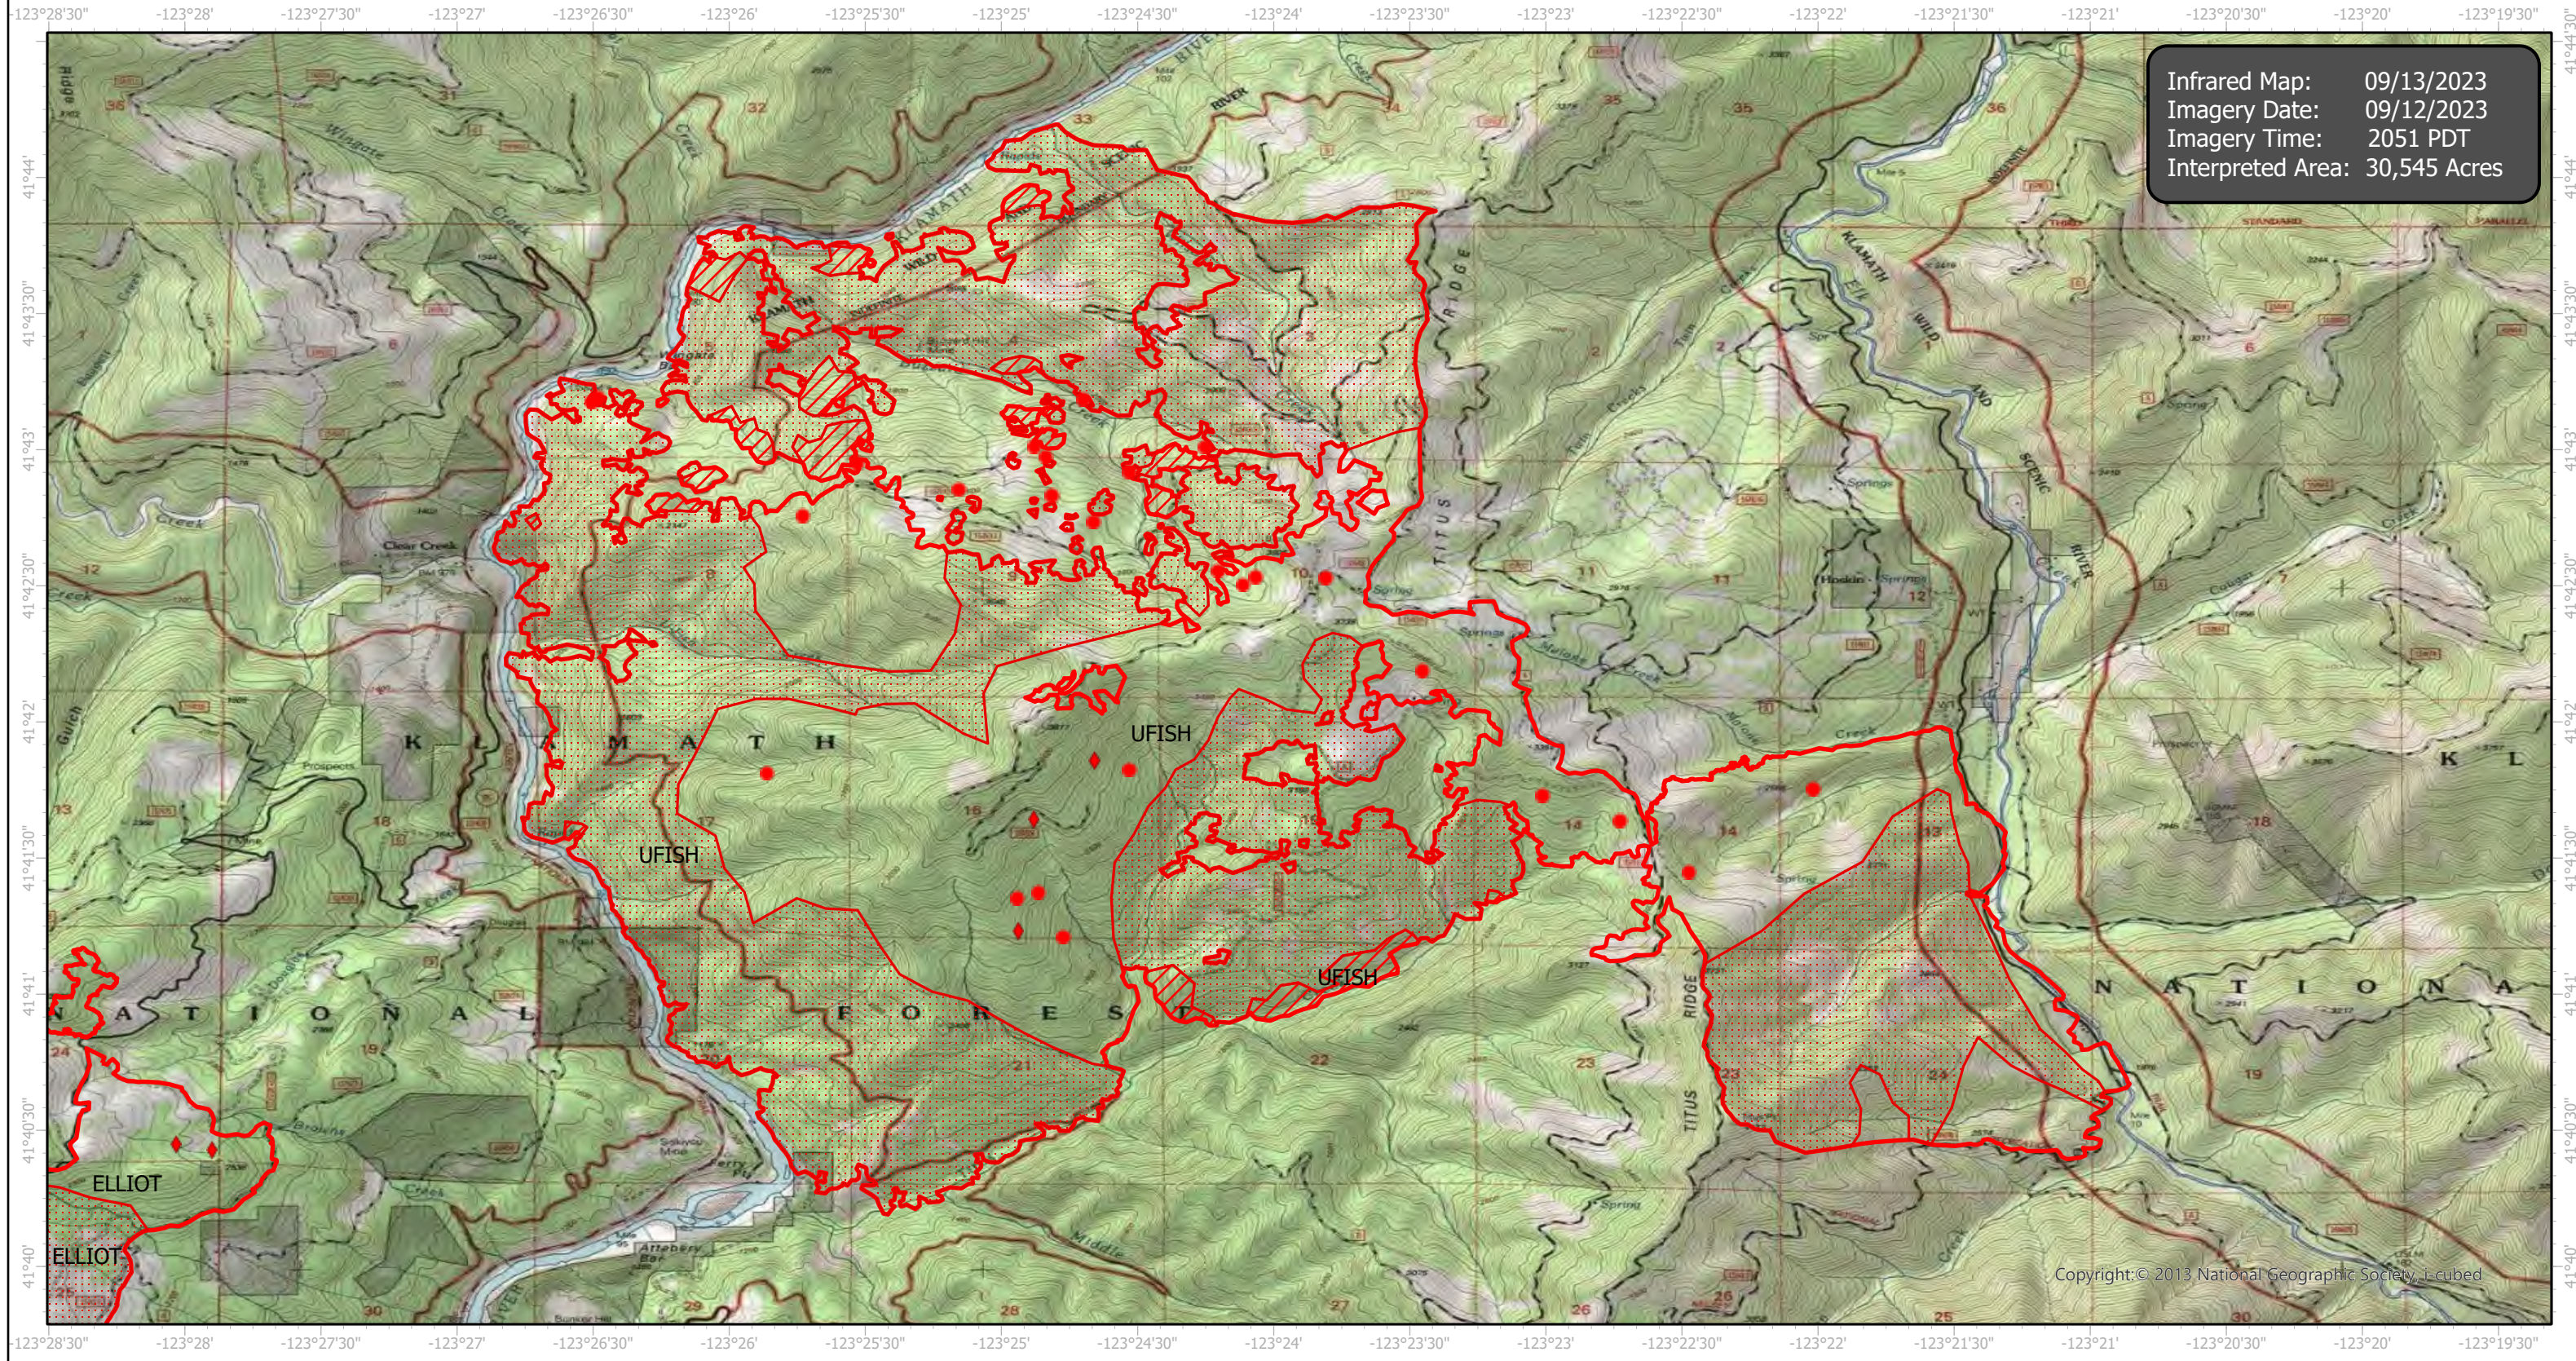

HappyCampComplex Infrared Map

Incident # (CA-KNF-007022) UFish (6,754 acres)

Infrared Map: 09/13/2023
Imagery Date: 09/12/2023
Imagery Time: 2051 PDT
Interpreted Area: 30,545 Acres

Copyright: © 2013 National Geographic Society, i-cubed

- IR Isolated Heat Source
- ◆ Possible IR Heat Source
- ▭ IR Heat Perimeter
- ▨ IR Intense Heat
- ▤ IR Scattered Heat

Infrared Interrupter: Daniel LeVrier
email: daniel.levrier@usda.gov