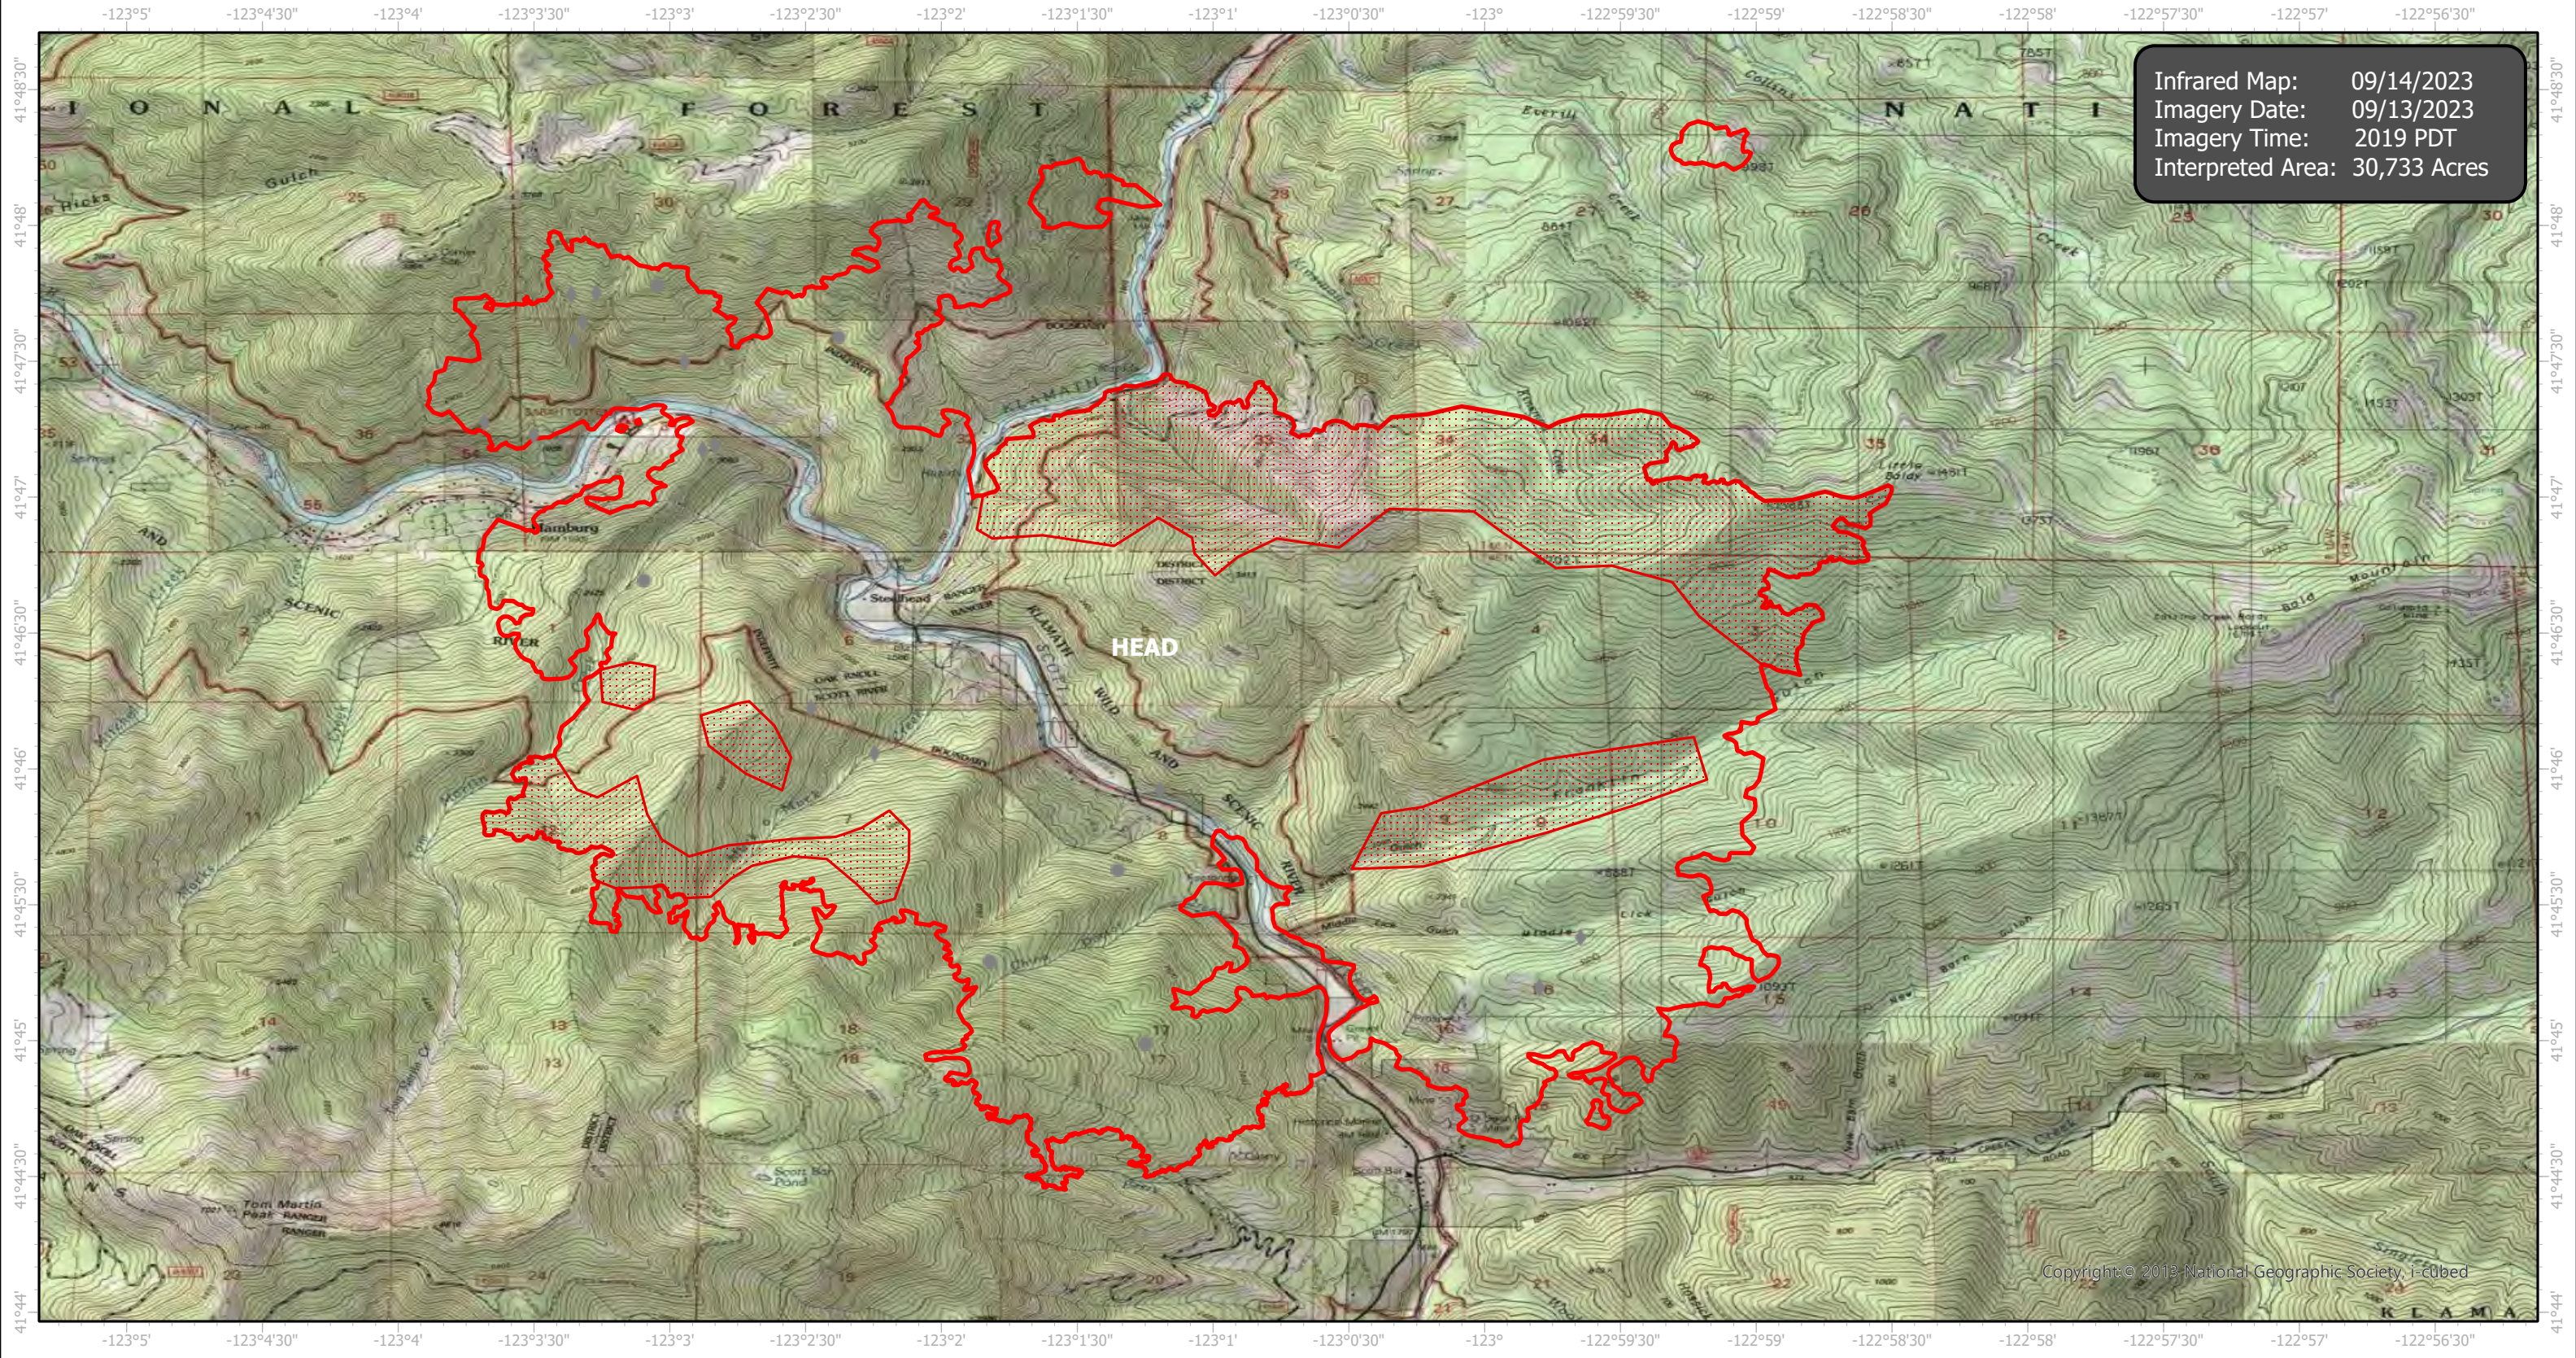

HappyCampComplex Infrared Map

Incident # (CA-KNF-007022) Head (6,954 acres)

Infrared Map: 09/14/2023
Imagery Date: 09/13/2023
Imagery Time: 2019 PDT
Interpreted Area: 30,733 Acres

Copyright © 2013 National Geographic Society, i-cubed

- IR Isolated Heat Source
- ◆ Possible IR Heat Source
- ▭ IR Heat Perimeter
- ▭ IR Scattered Heat

Infrared Interrupter: Daniel LeVrier
email: daniel.levrier@usda.gov