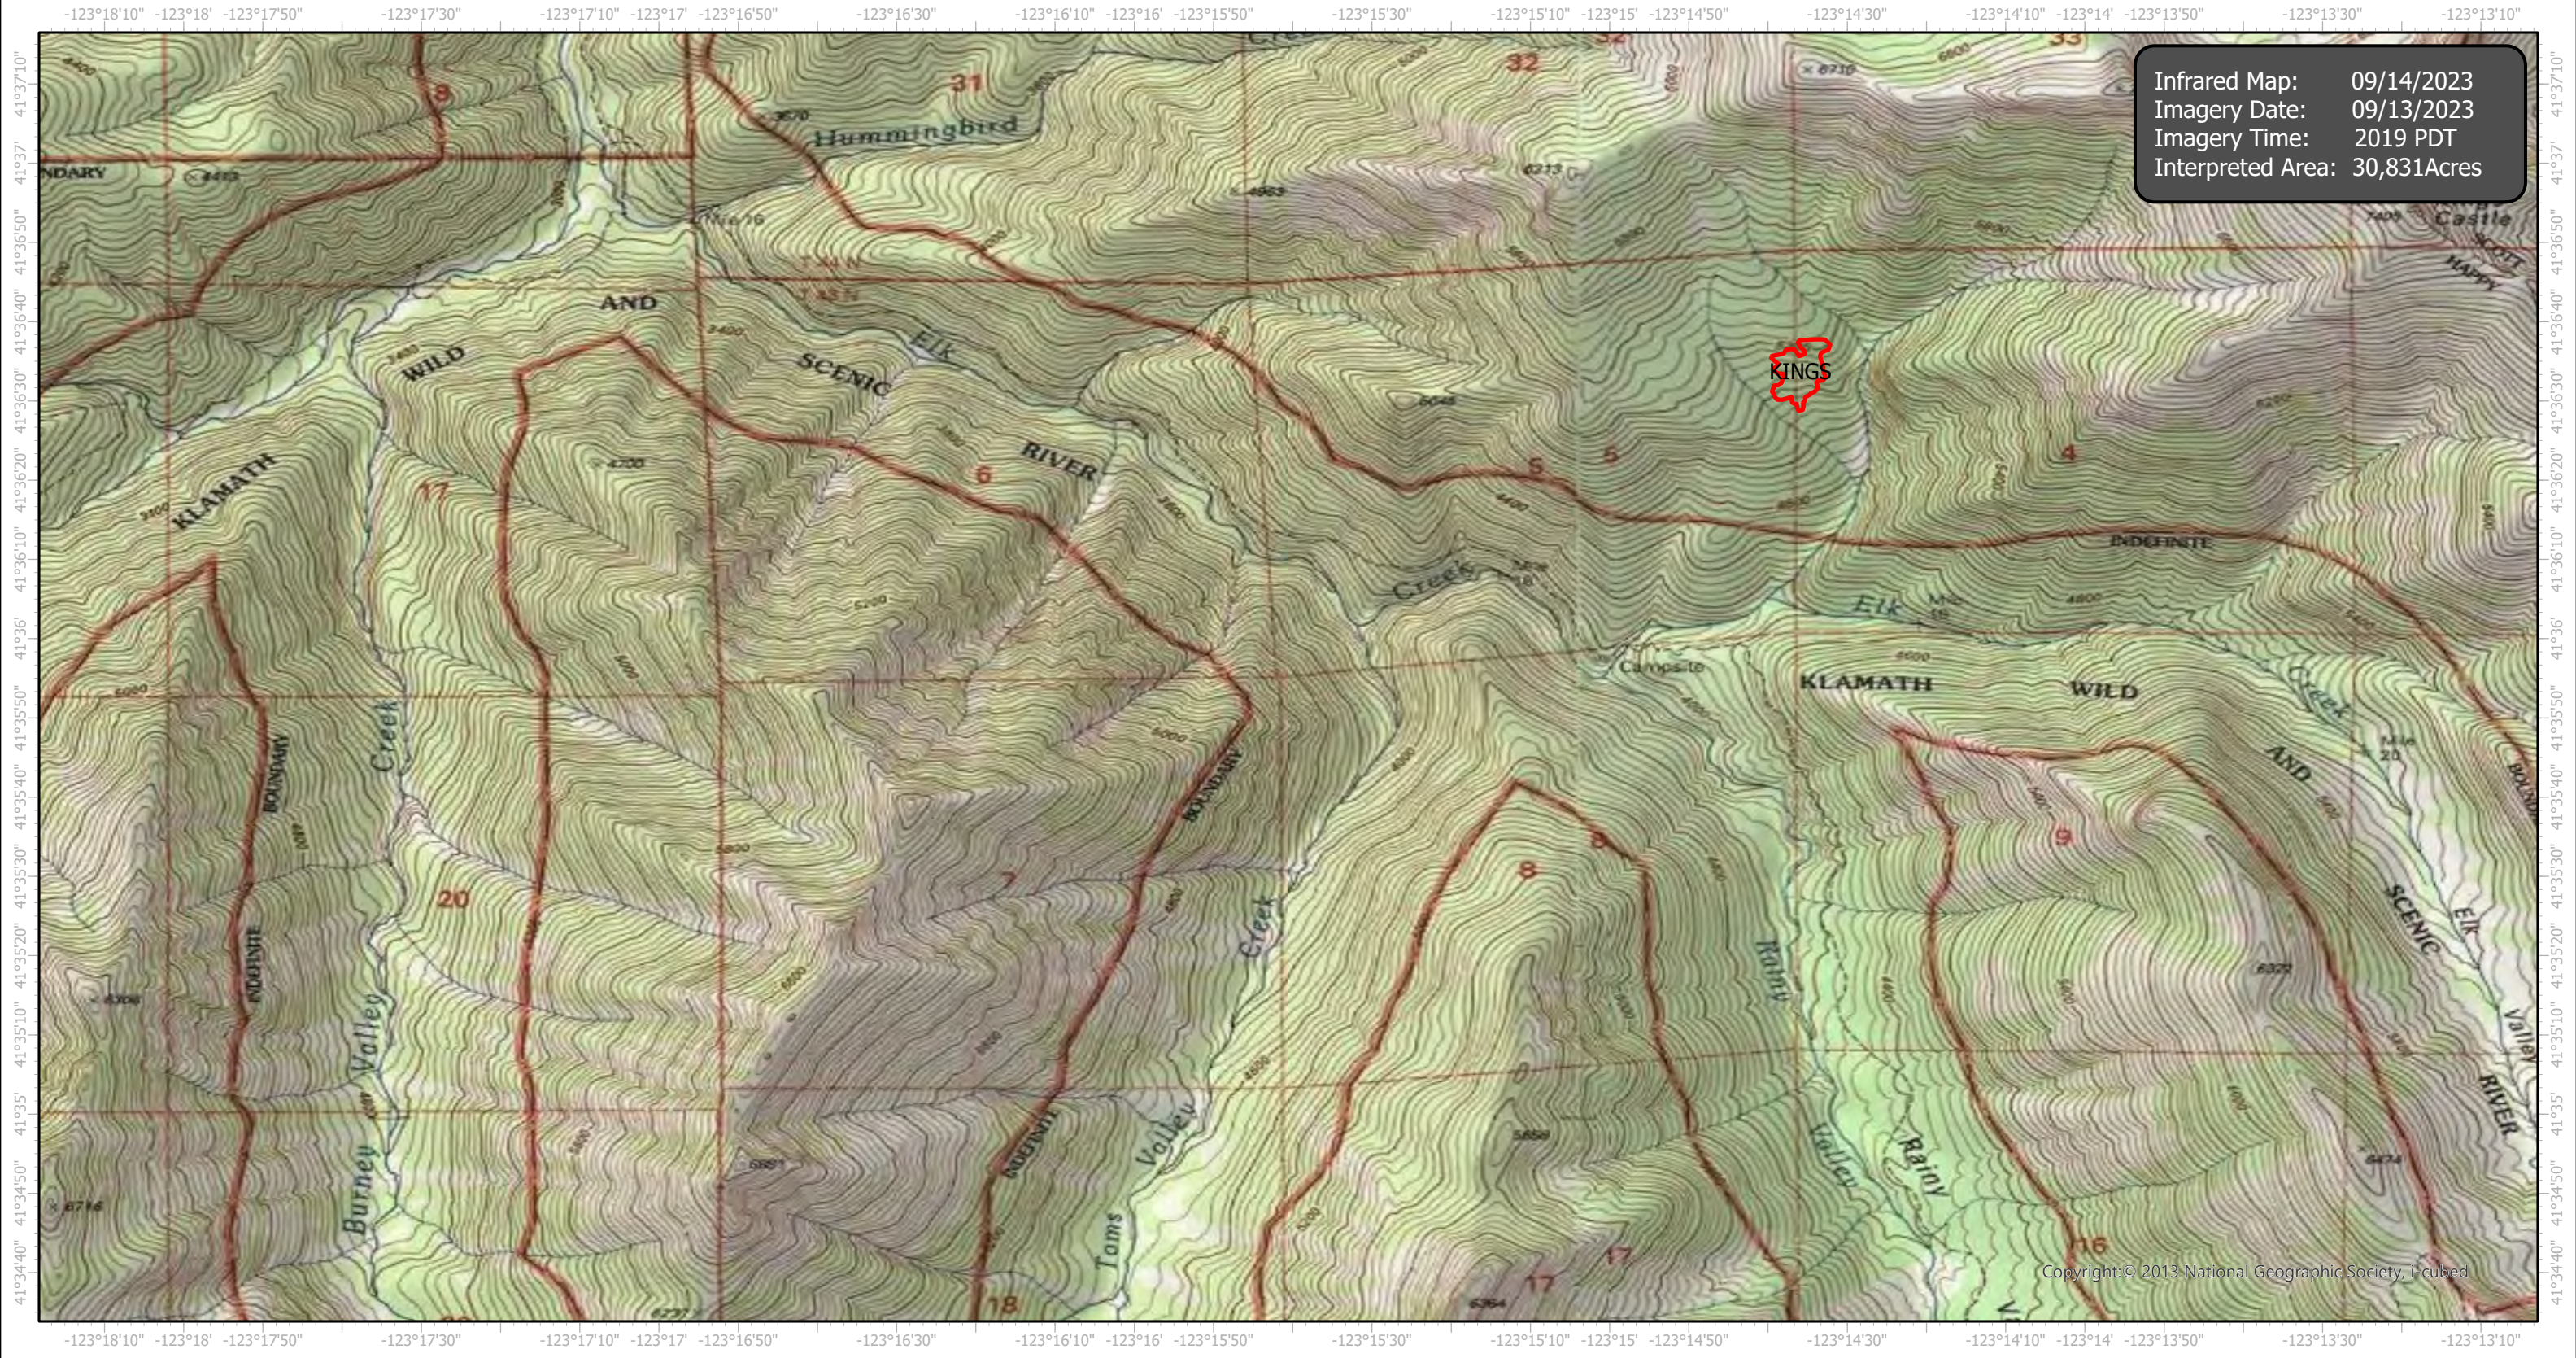

# HappyCampComplex Infrared Map

Incident # (CA-KNF-007022) Kings (7 acres)

Infrared Map: 09/14/2023  
Imagery Date: 09/13/2023  
Imagery Time: 2019 PDT  
Interpreted Area: 30,831Acres

Copyright: © 2013 National Geographic Society, i-cubed