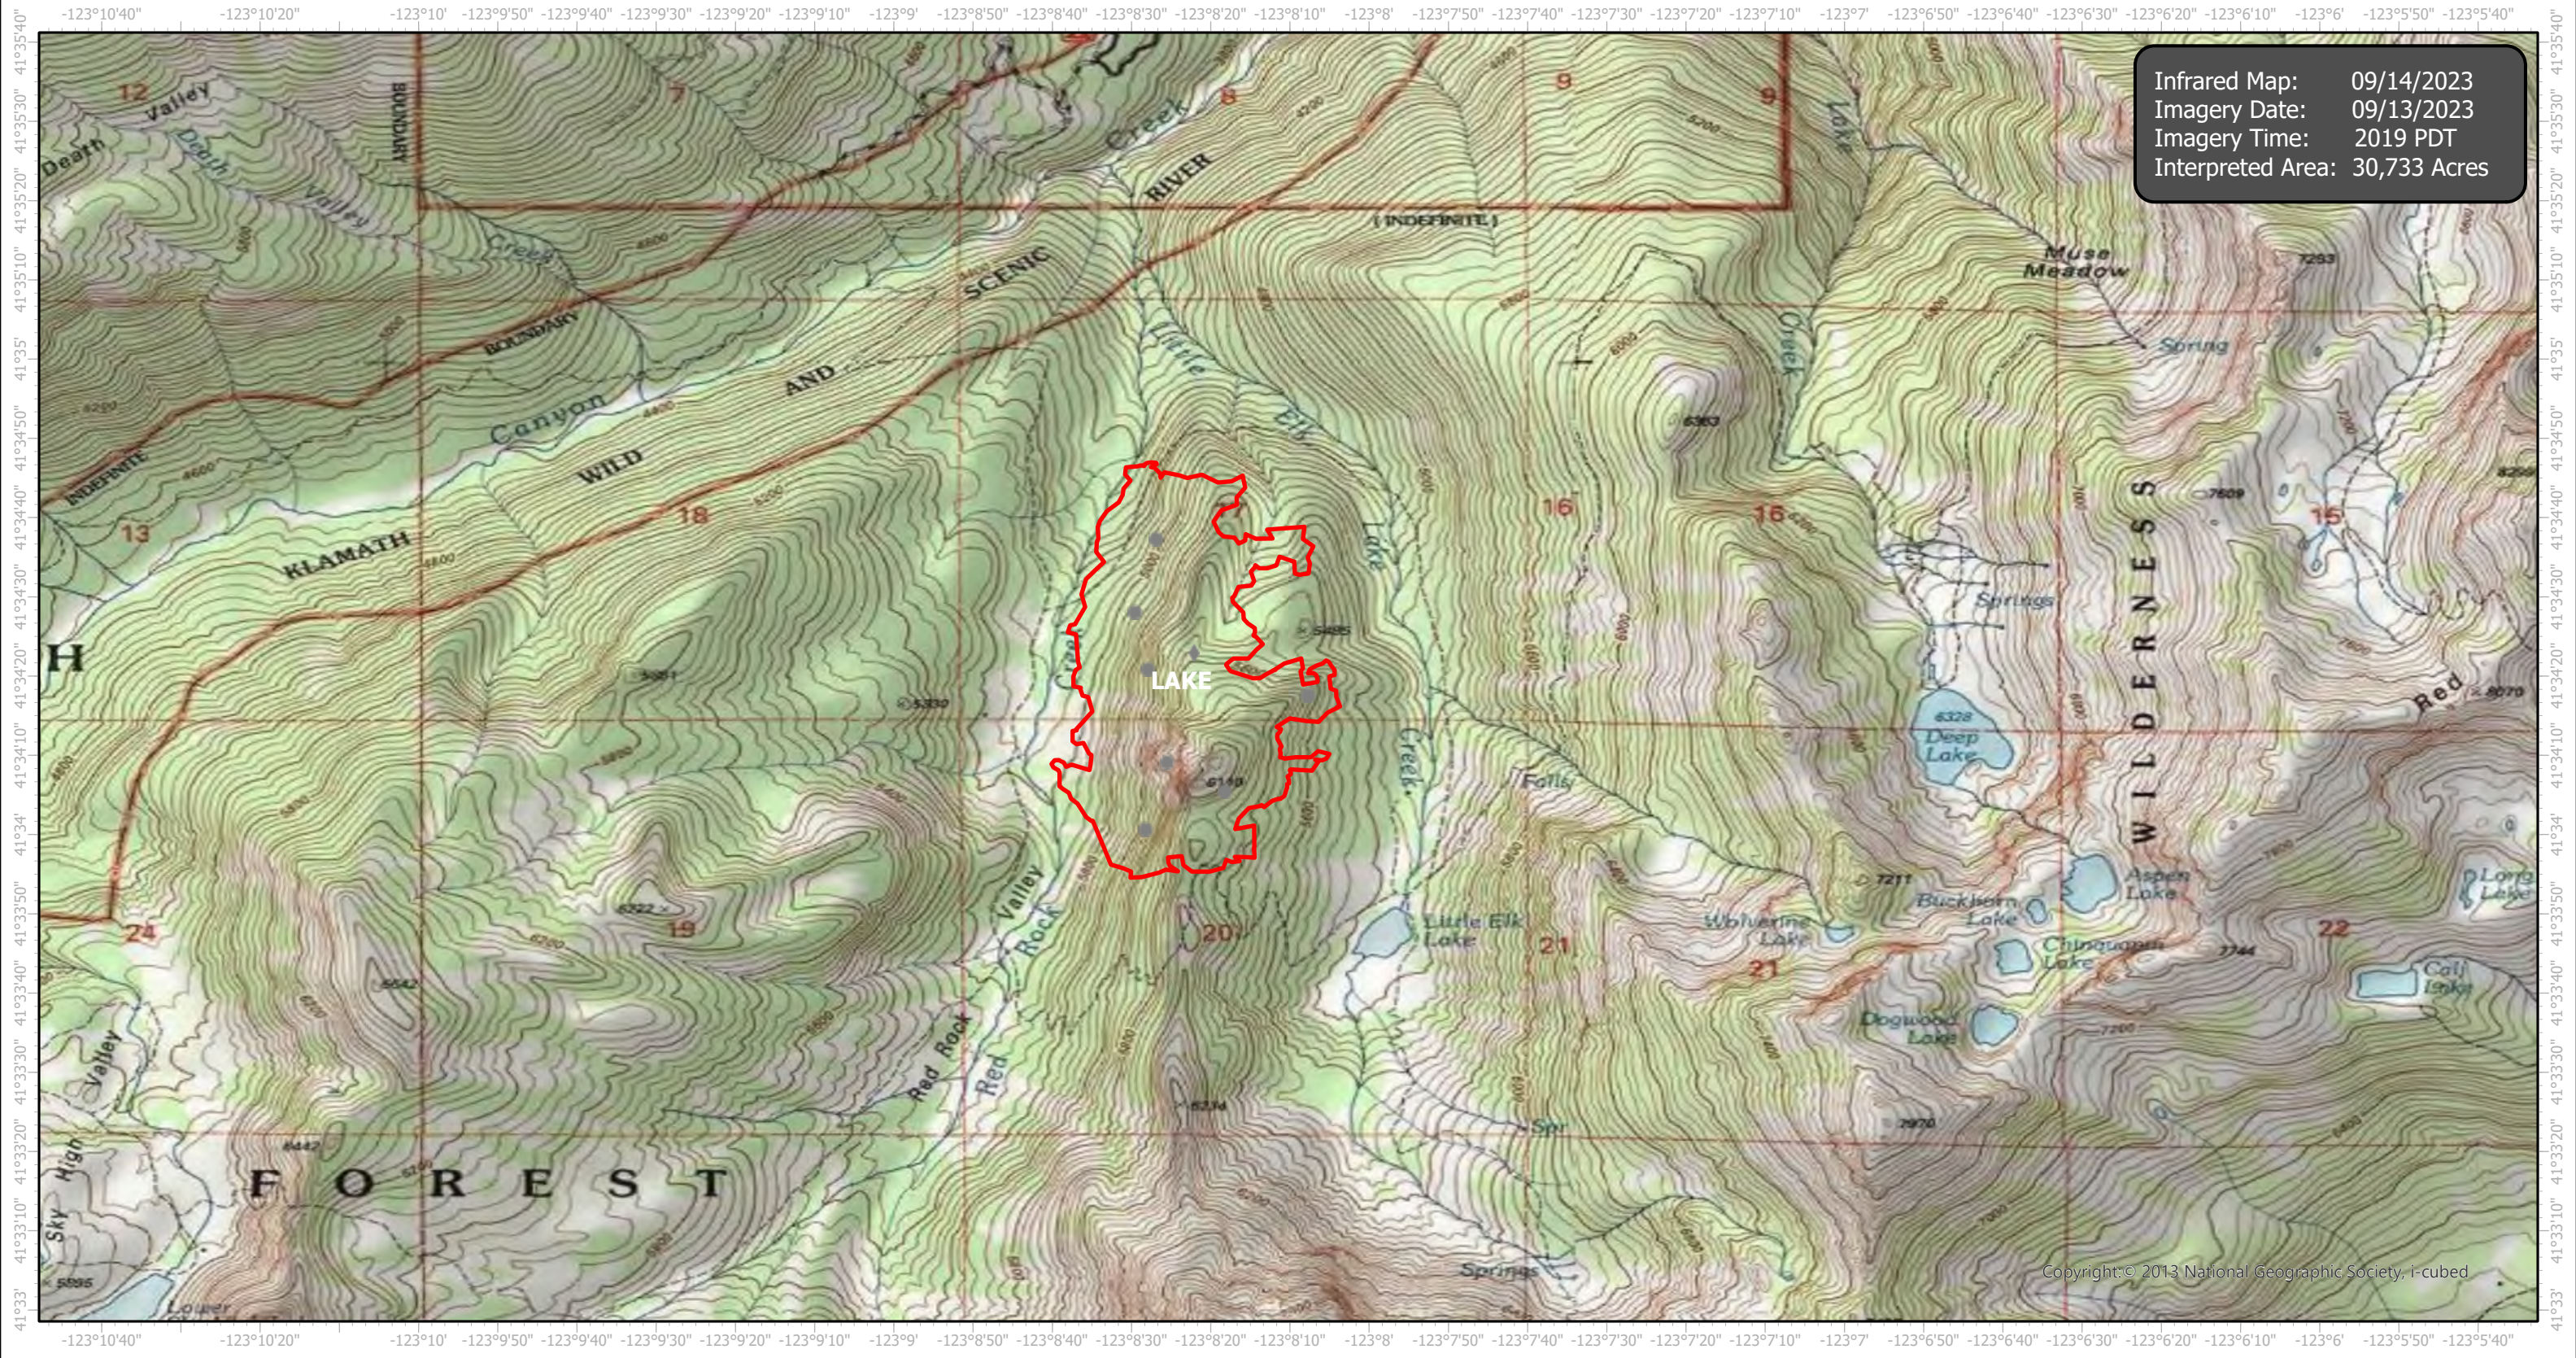

# HappyCampComplex Infrared Map

Incident # (CA-KNF-007022) Lake (200 acres)

Infrared Map: 09/14/2023  
Imagery Date: 09/13/2023  
Imagery Time: 2019 PDT  
Interpreted Area: 30,733 Acres

Copyright: © 2013 National Geographic Society, i-cubed