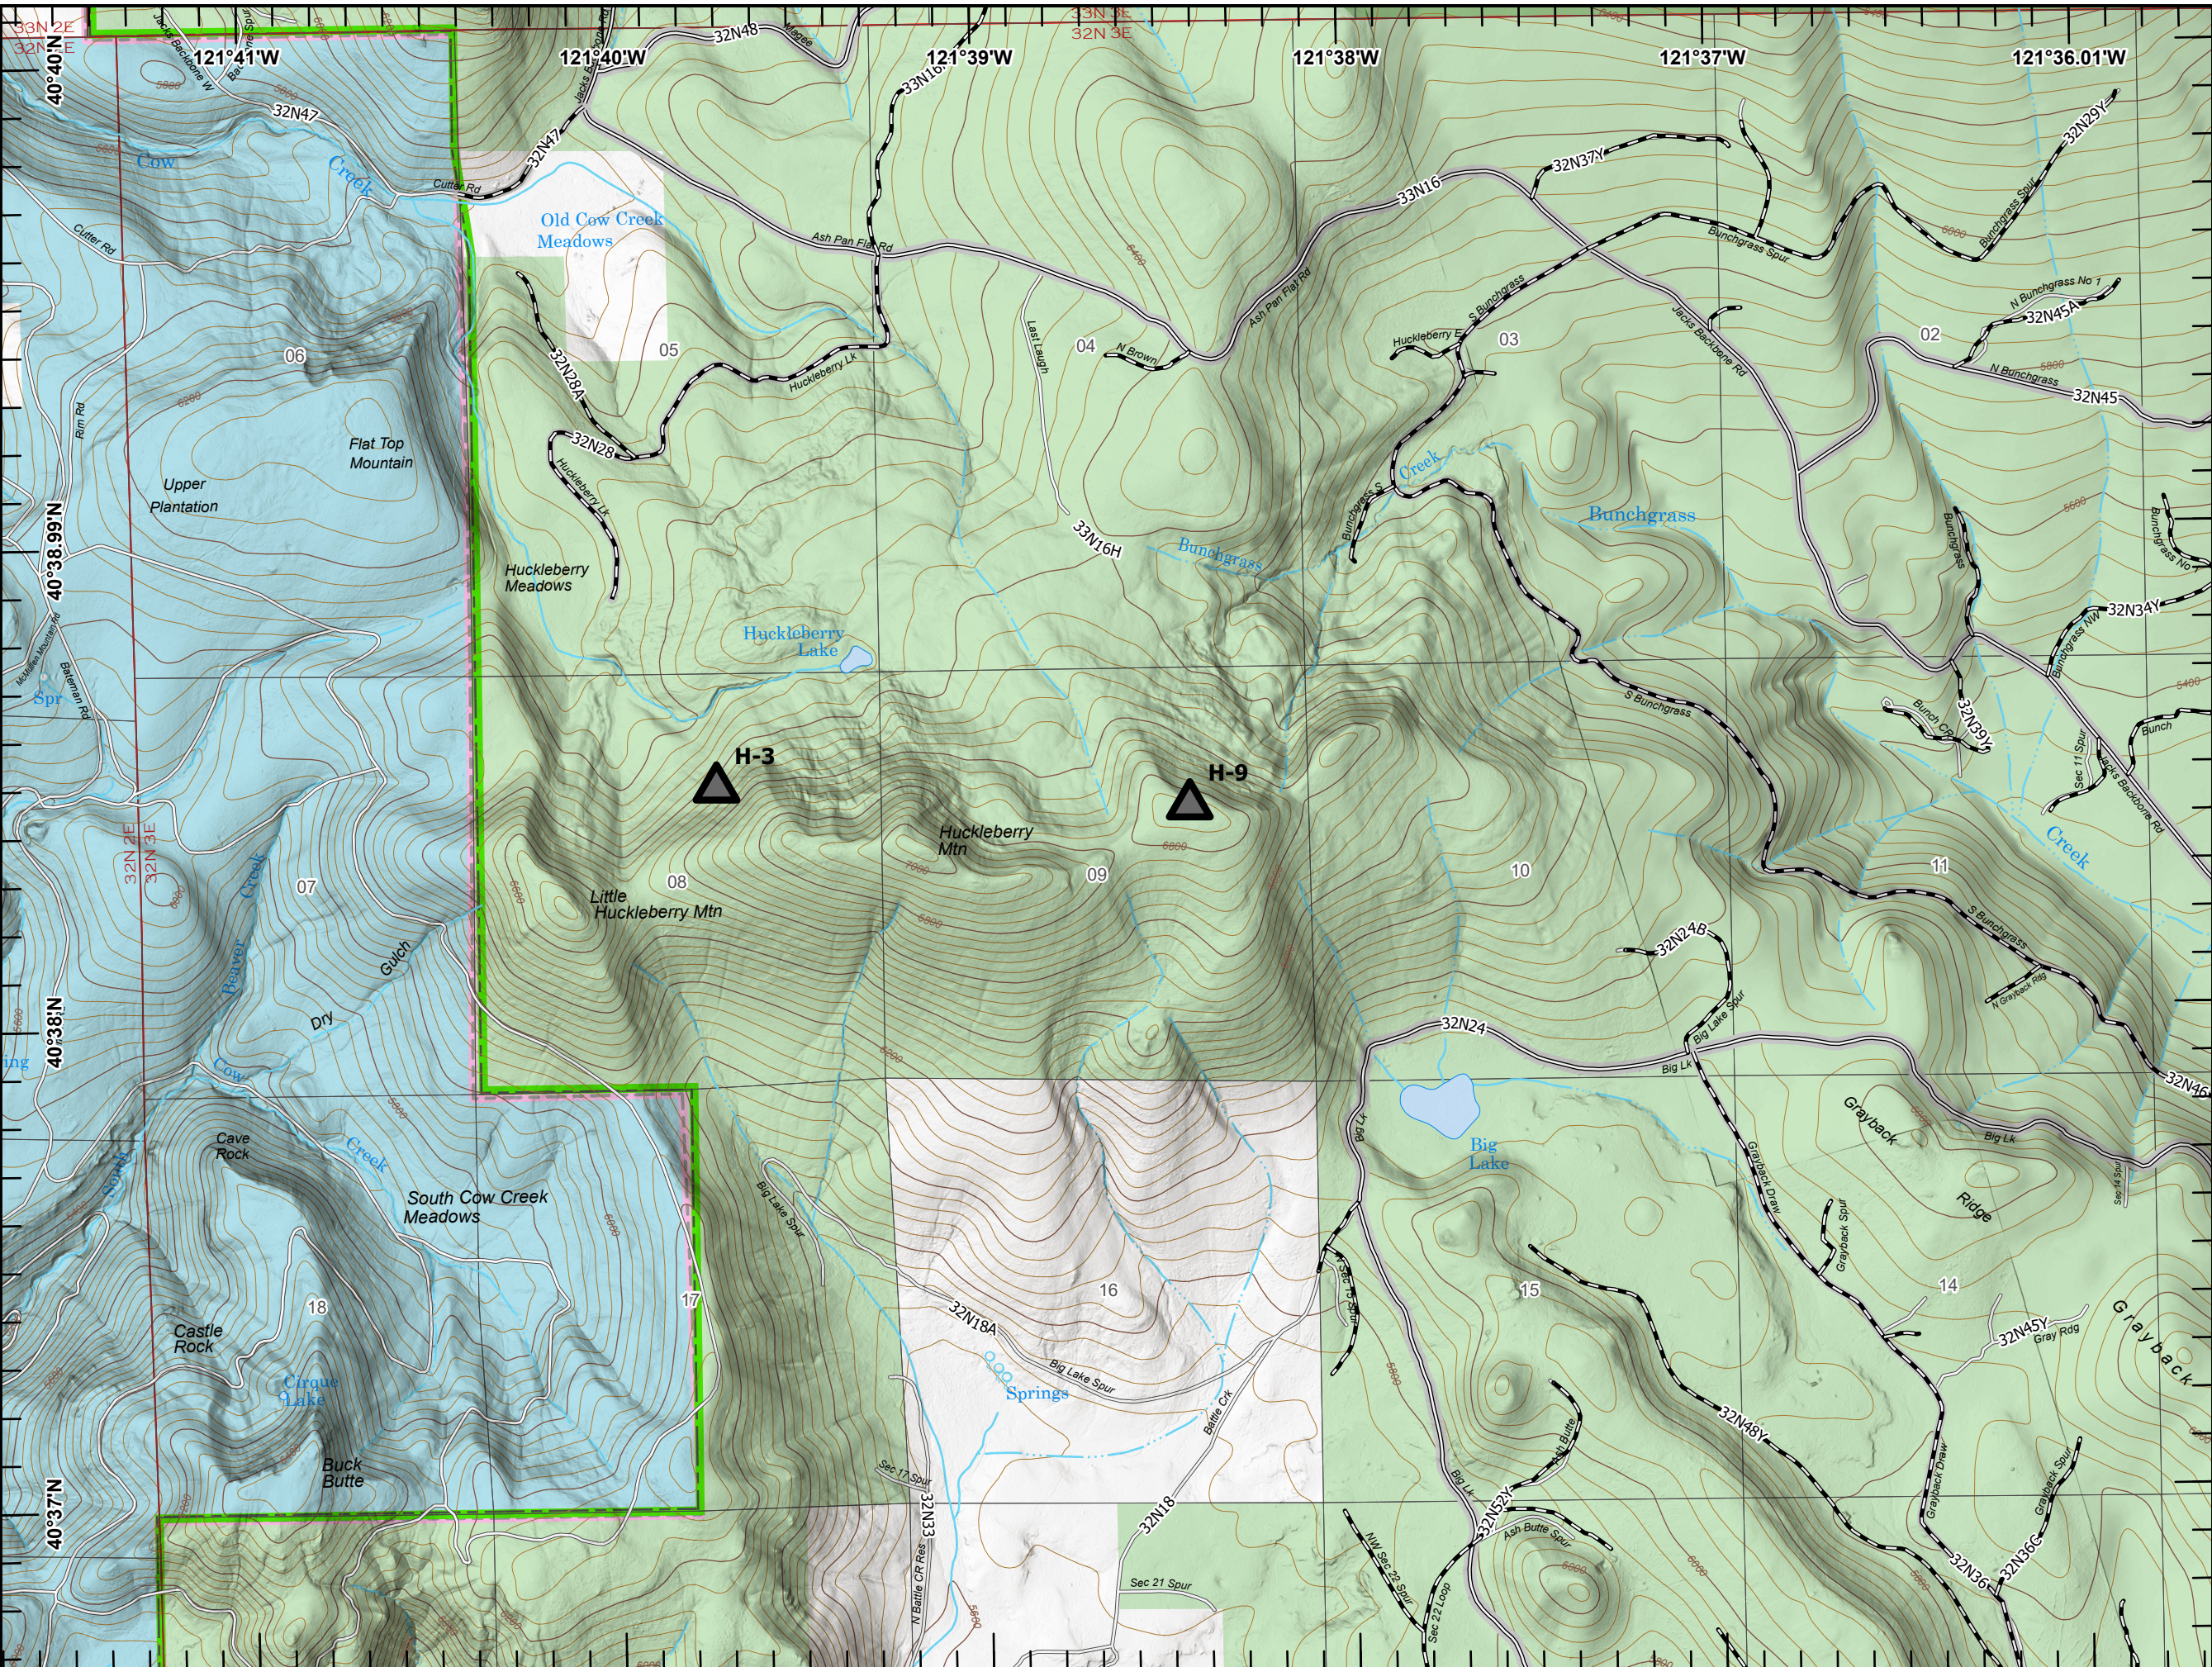

IAP August HCRD LCA

CA-LNF-004351
08/20/2023

-  Out
-  1 Roads Open to All Vehicles, Yearlong
-  2 Roads Open to All Vehicles, Seasonal
-  3 Roads Open to Highway Legal Vehicles Only, Yearlong
-  4 Roads Open to Highway Legal Vehicles Only, Seasonal
-  Dirt (Not Paved)
-  Forest Service - Admin
-  Ranger District
-  Wilderness
-  State
-  US Forest Service (USFS)

Page 4 of 4

Scale: 0 to 1/2 Miles
1:24,000
Last Updated: 8/19/2023 19:08