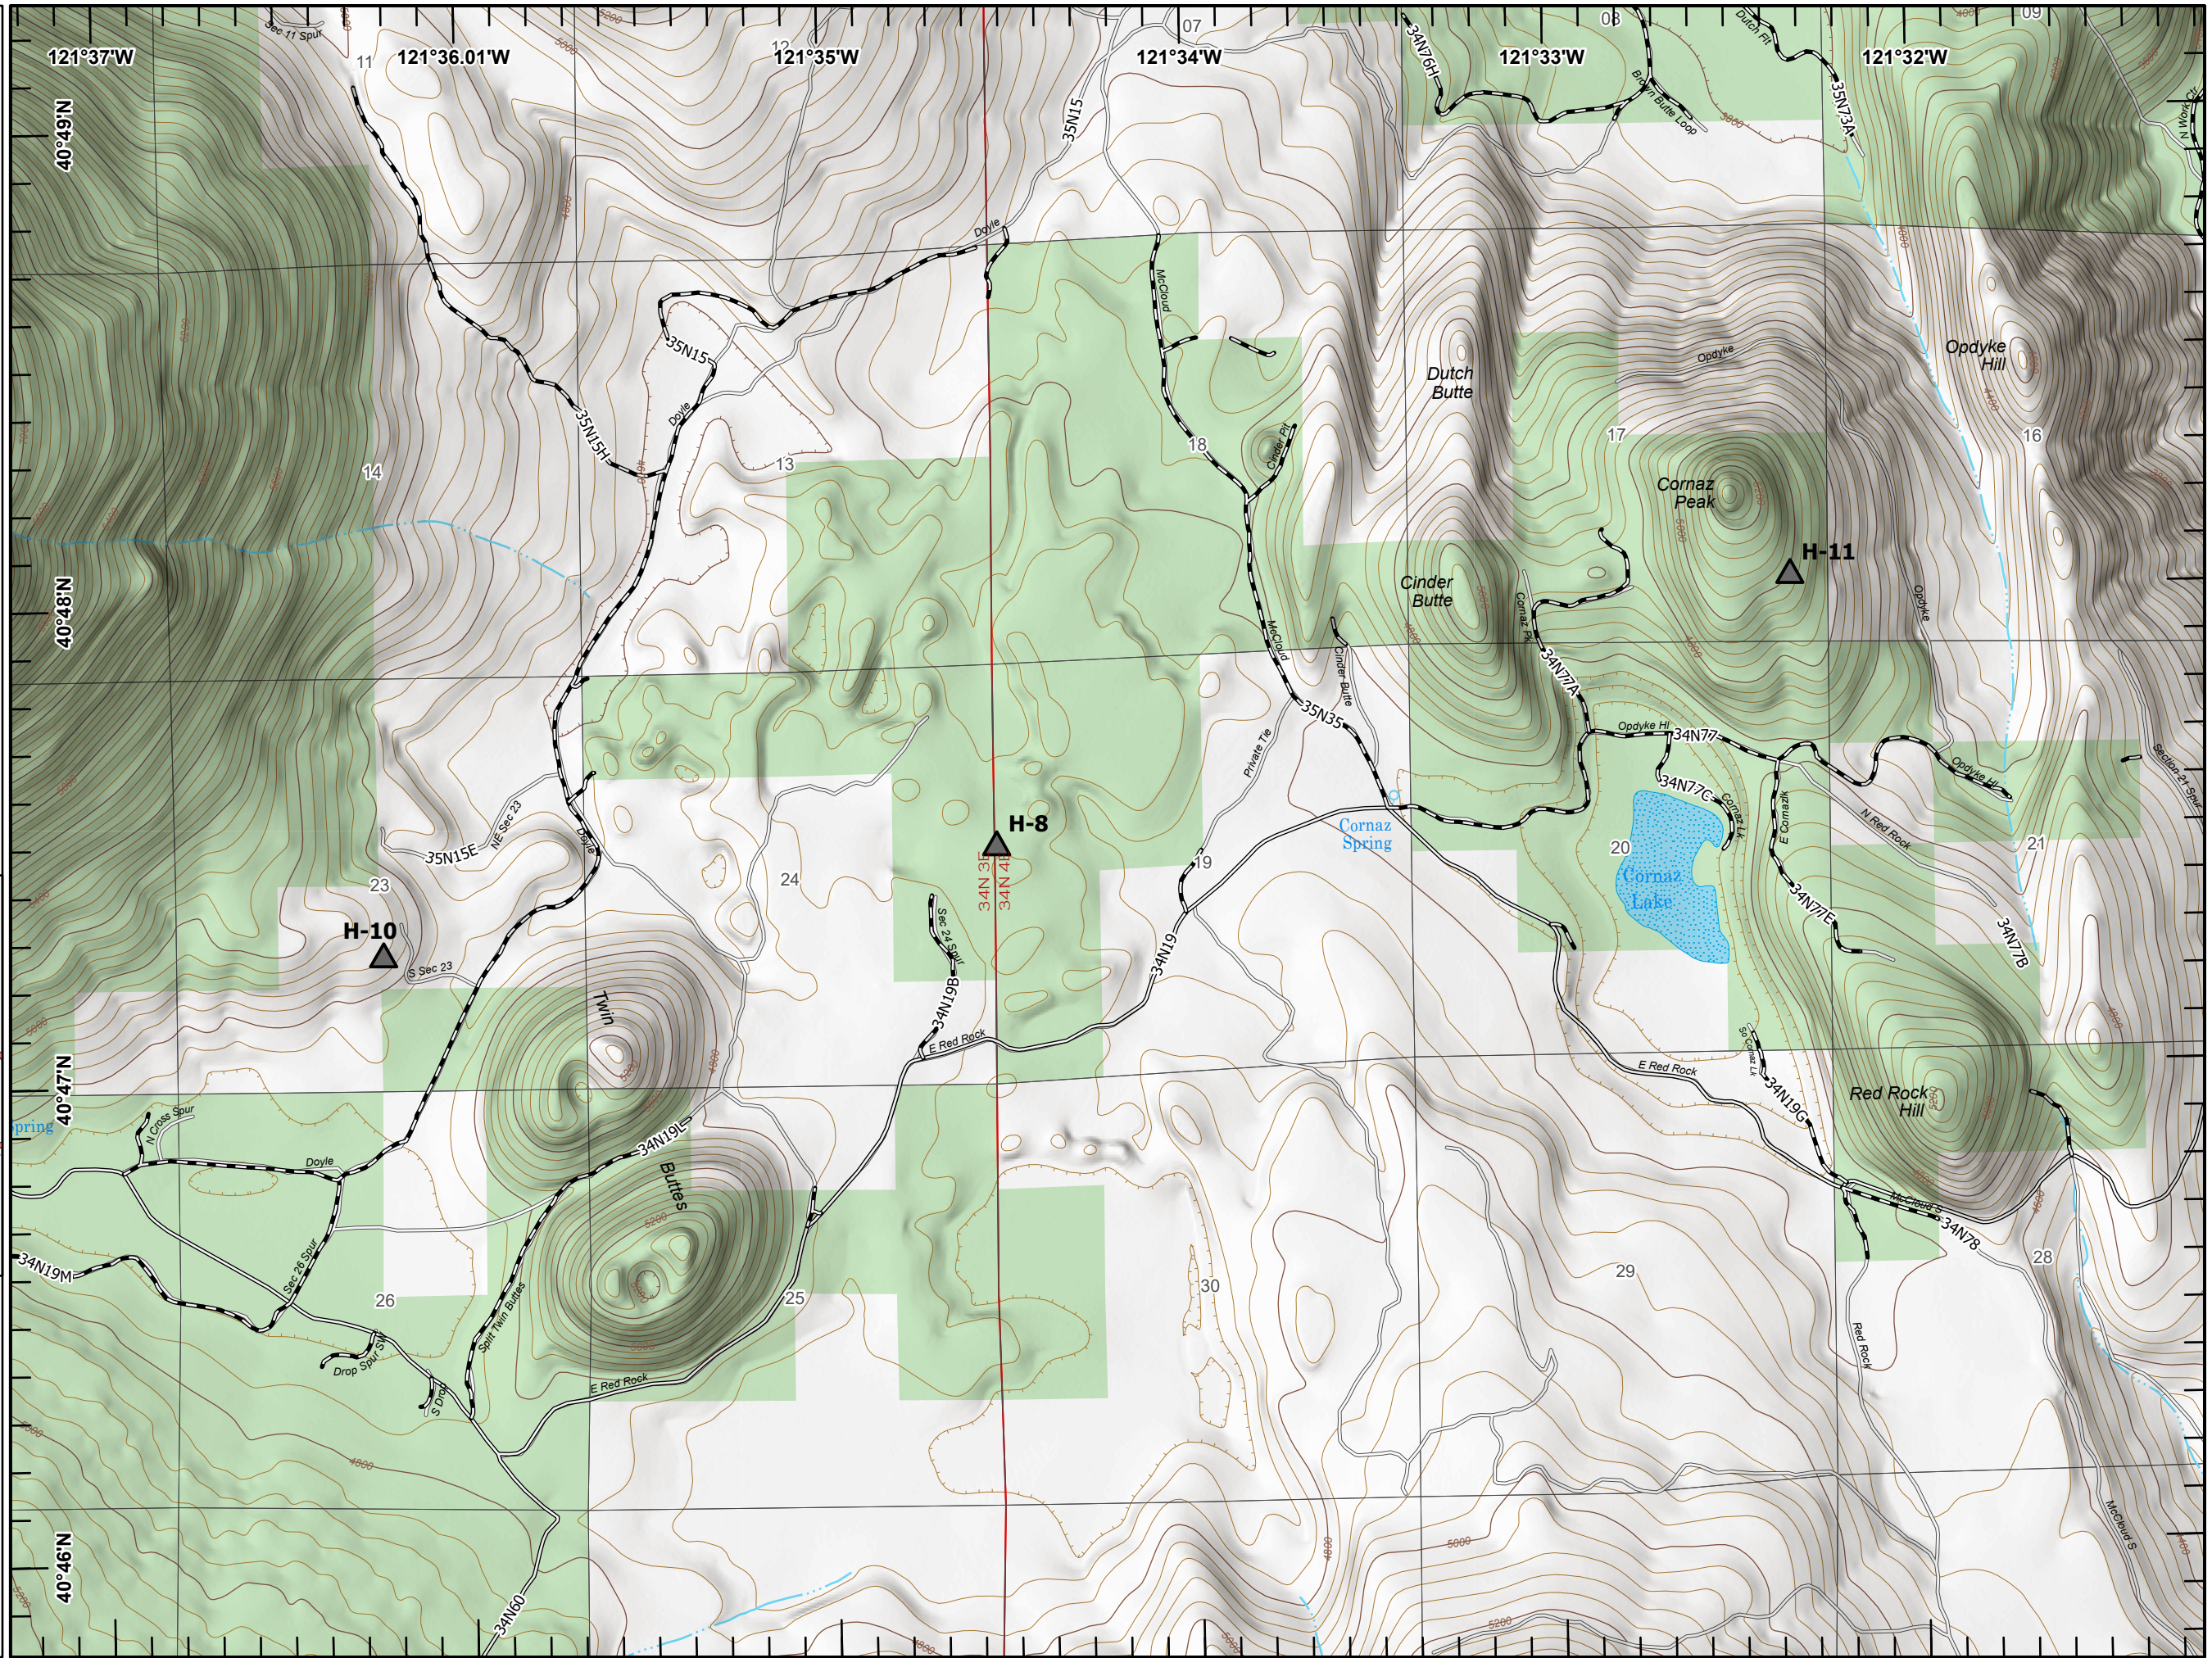

# IAP August HCRD LCA

CA-LNF-004351  
08/21/2023

-  1 Roads Open to All Vehicles, Yearlong
-  3 Roads Open to Highway Legal Vehicles Only, Yearlong
-  Dirt (Not Paved)
-  Forest Service - Admin
-  Ranger District
-  US Forest Service (USFS)

# IAP August HCRD LCA

CA-LNF-004351  
08/21/2023

-  Structure
-  Trailhead
-  1 Roads Open to All Vehicles, Yearlong
-  3 Roads Open to Highway Legal Vehicles Only, Yearlong
-  Dirt (Not Paved)
-  Non-Mototized Trail
-  Forest Service - Admin
-  Ranger District
-  Wilderness
-  US Forest Service (USFS)

# IAP August HCRD LCA

CA-LNF-004351  
08/21/2023

-  Structure
-  Trailhead
-  1 Roads Open to All Vehicles, Yearlong
-  3 Roads Open to Highway Legal Vehicles Only, Yearlong
-  Secondary Highway
-  Paved Roads
-  Dirt (Not Paved)
-  Non-Mototized Trail
-  Forest Service - Admin
-  Ranger District
-  Wilderness
-  US Forest Service (USFS)

Page 4 of 4

Miles  
0 1/4 1/2

1:24,000

Last Updated  
8/20/2023  
17:27