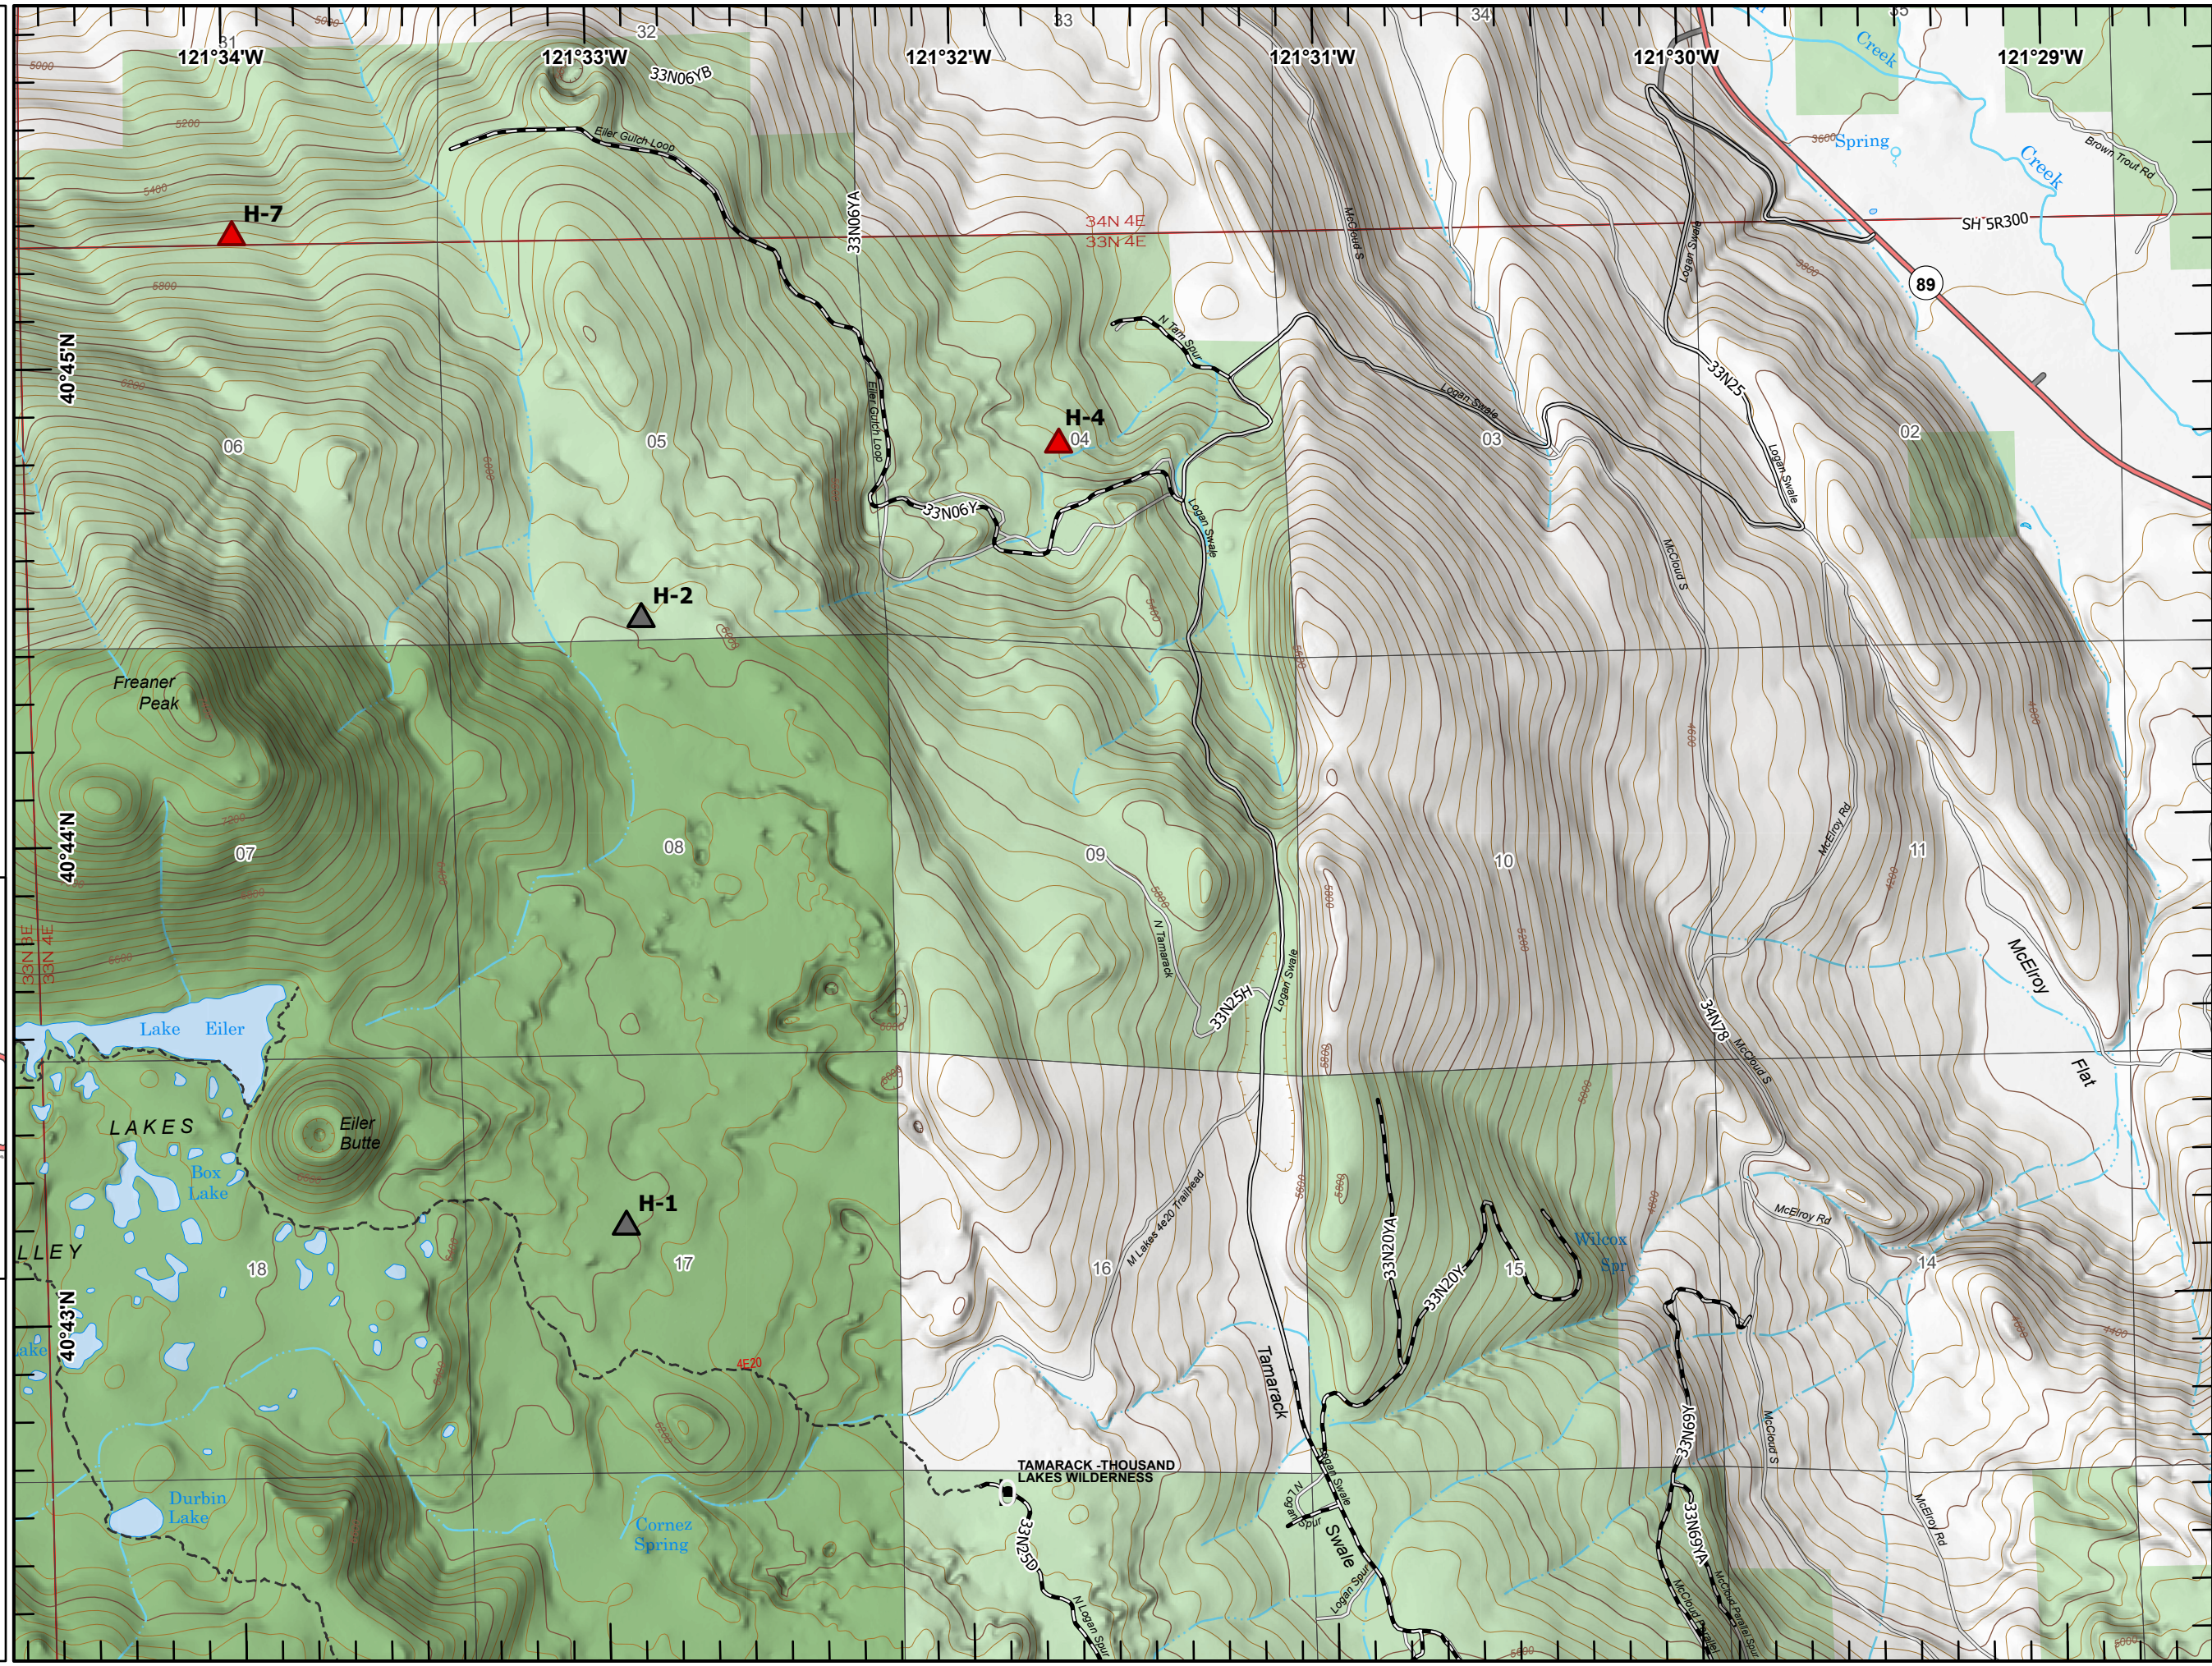

# IAP August HCRD LCA

CA-LNF-004351  
08/21/2023

-  Structure
-  Trailhead
-  1 Roads Open to All Vehicles, Yearlong
-  3 Roads Open to Highway Legal Vehicles Only, Yearlong
-  Secondary Highway
-  Paved Roads
-  Dirt (Not Paved)
-  Non-Mototized Trail
-  Forest Service - Admin
-  Ranger District
-  Wilderness
-  US Forest Service (USFS)

Page 3 of 4

Miles  
0 1/4 1/2

1:24,000

Last Updated  
8/20/2023  
17:27

# IAP August HCRD LCA

CA-LNF-004351  
08/21/2023

- 1 Roads Open to All Vehicles, Yearlong
- 2 Roads Open to All Vehicles, Seasonal
- 3 Roads Open to Highway Legal Vehicles Only, Yearlong
- 4 Roads Open to Highway Legal Vehicles Only, Seasonal
- Dirt (Not Paved)
- Forest Service - Admin
- Ranger District
- Wilderness
- State
- US Forest Service (USFS)

Page 4 of 4

Miles  
0 1/4 1/2

1:24,000

Last Updated  
8/20/2023  
17:27