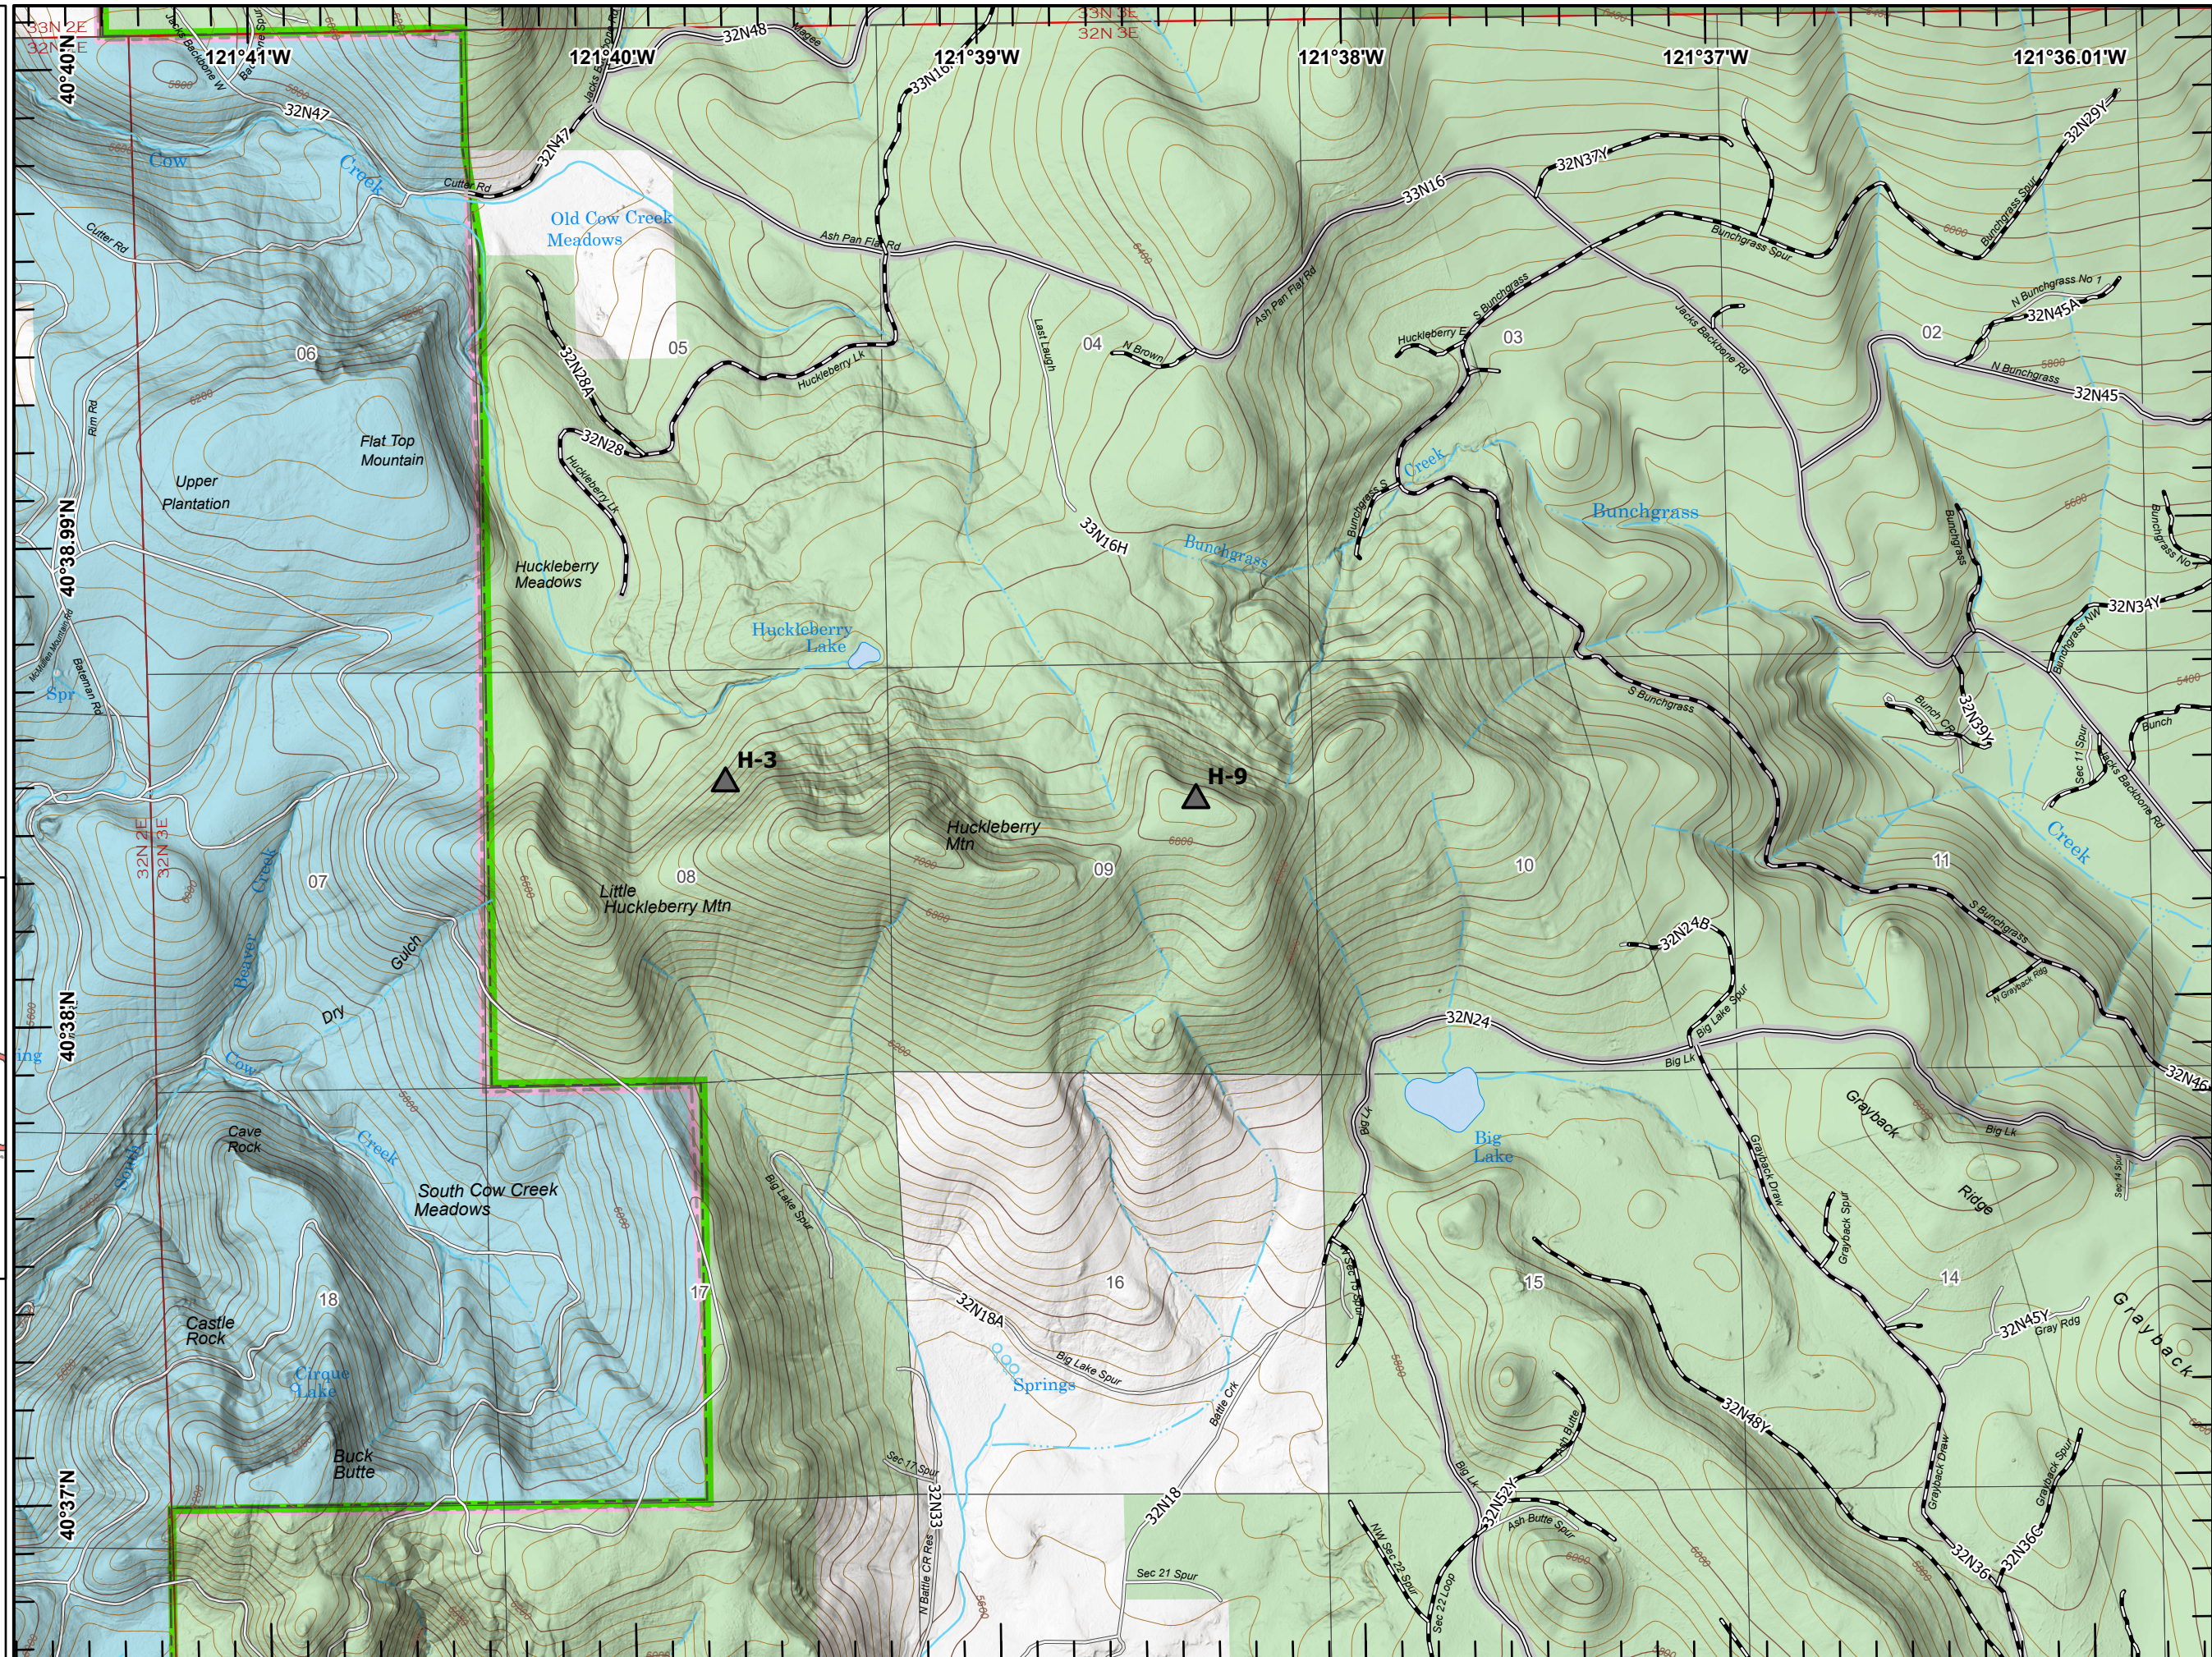

Page 3 of 4

Miles  
0 1/4 1/2

1:24,000

Last Updated  
8/20/2023  
17:27

# IAP August HCRD LCA

CA-LNF-004351  
08/21/2023

- 1 Roads Open to All Vehicles, Yearlong
- 2 Roads Open to All Vehicles, Seasonal
- 3 Roads Open to Highway Legal Vehicles Only, Yearlong
- 4 Roads Open to Highway Legal Vehicles Only, Seasonal
- Dirt (Not Paved)
- Forest Service - Admin
- Ranger District
- Wilderness
- State
- US Forest Service (USFS)