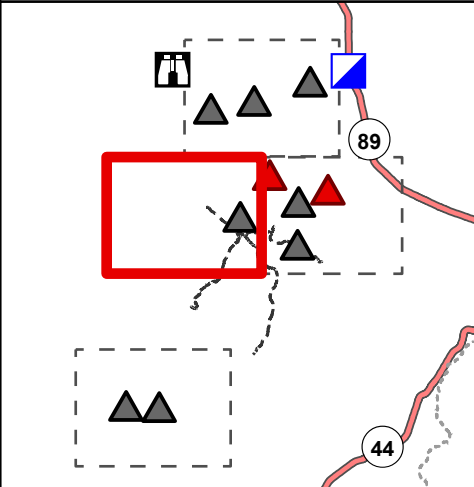

# IAP August HCRD LCA

CA-LNF-004351  
08/21/2023

-  Structure
-  Trailhead
-  1 Roads Open to All Vehicles, Yearlong
-  3 Roads Open to Highway Legal Vehicles Only, Yearlong
-  Dirt (Not Paved)
-  Non-Mototized Trail
-  Forest Service - Admin
-  Ranger District
-  Wilderness
-  US Forest Service (USFS)