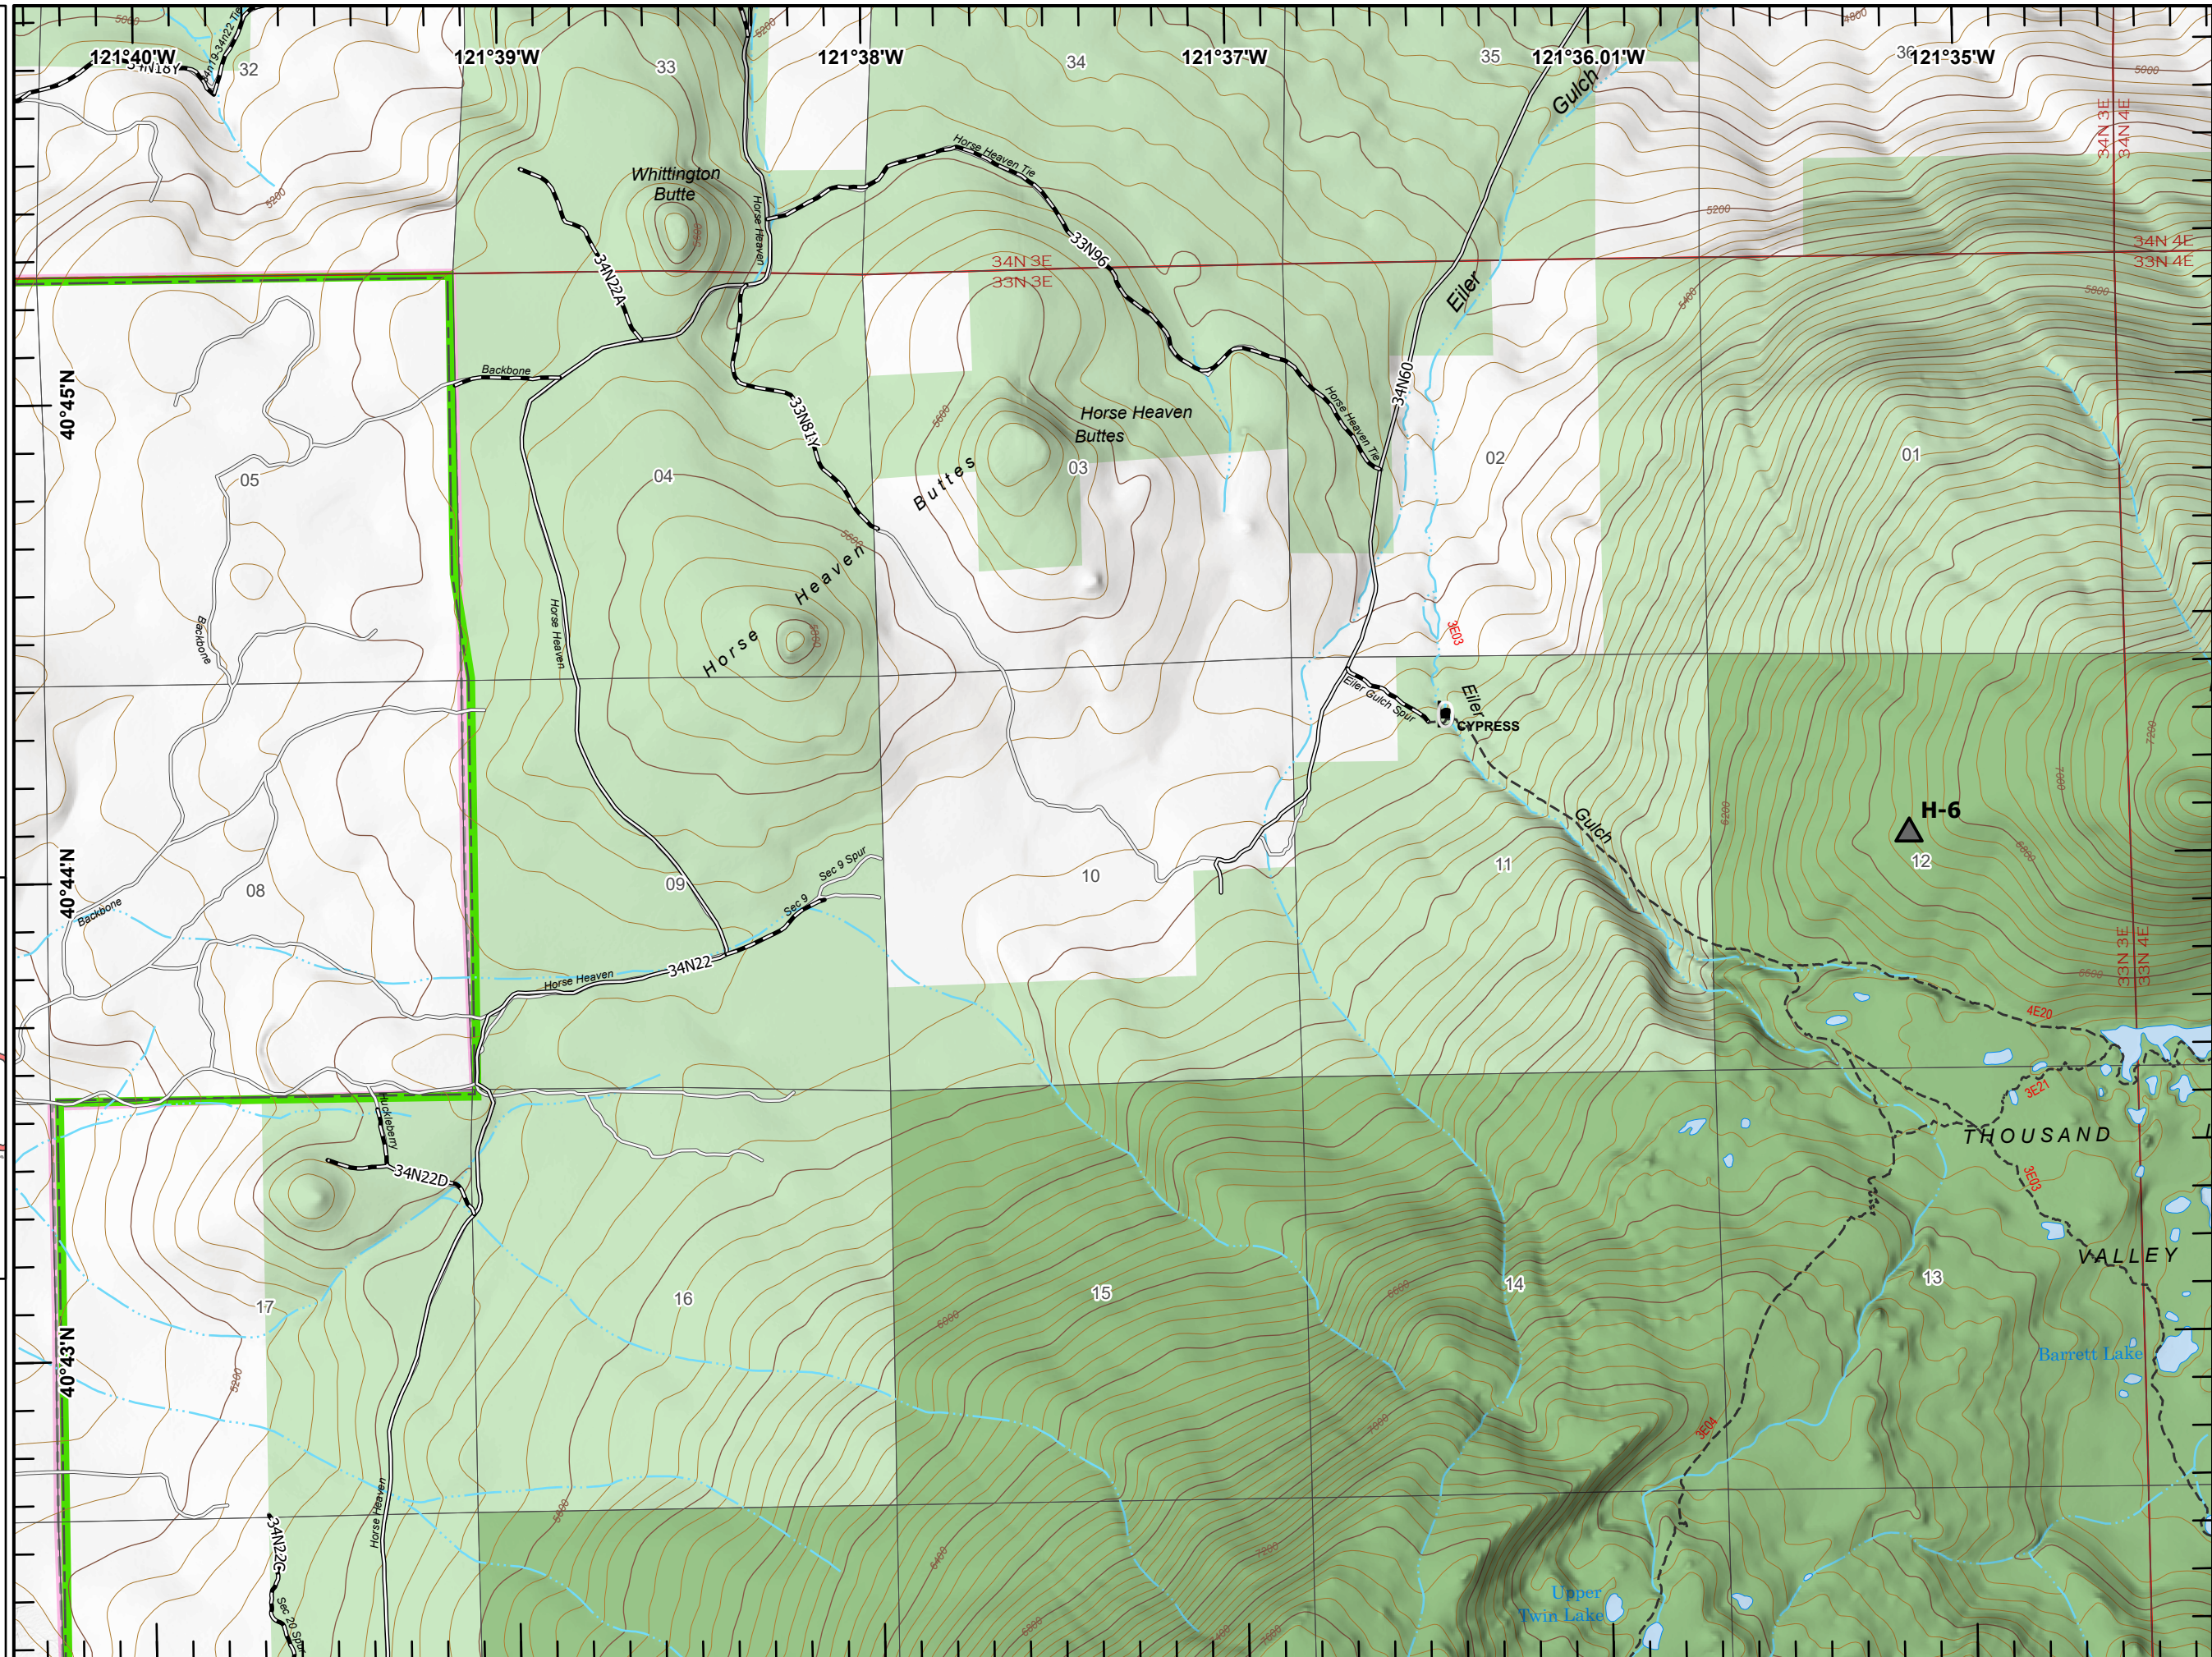

1:24,000

Last Updated  
8/20/2023  
17:26

# IAP August HCRD LCA

CA-LNF-004351  
08/21/2023

-  Structure
-  Trailhead
-  1 Roads Open to All Vehicles, Yearlong
-  3 Roads Open to Highway Legal Vehicles Only, Yearlong
-  Dirt (Not Paved)
-  Non-Mototized Trail
-  Forest Service - Admin
-  Ranger District
-  Wilderness
-  US Forest Service (USFS)

Page 2 of 4

Miles  
0 1/4 1/2

1:24,000

Last Updated  
8/20/2023  
17:26

# IAP August HCRD LCA

CA-LNF-004351  
08/21/2023

-  Structure
-  Trailhead
-  1 Roads Open to All Vehicles, Yearlong
-  3 Roads Open to Highway Legal Vehicles Only, Yearlong
-  Secondary Highway
-  Paved Roads
-  Dirt (Not Paved)
-  Non-Mototized Trail
-  Forest Service - Admin
-  Ranger District
-  Wilderness
-  US Forest Service (USFS)