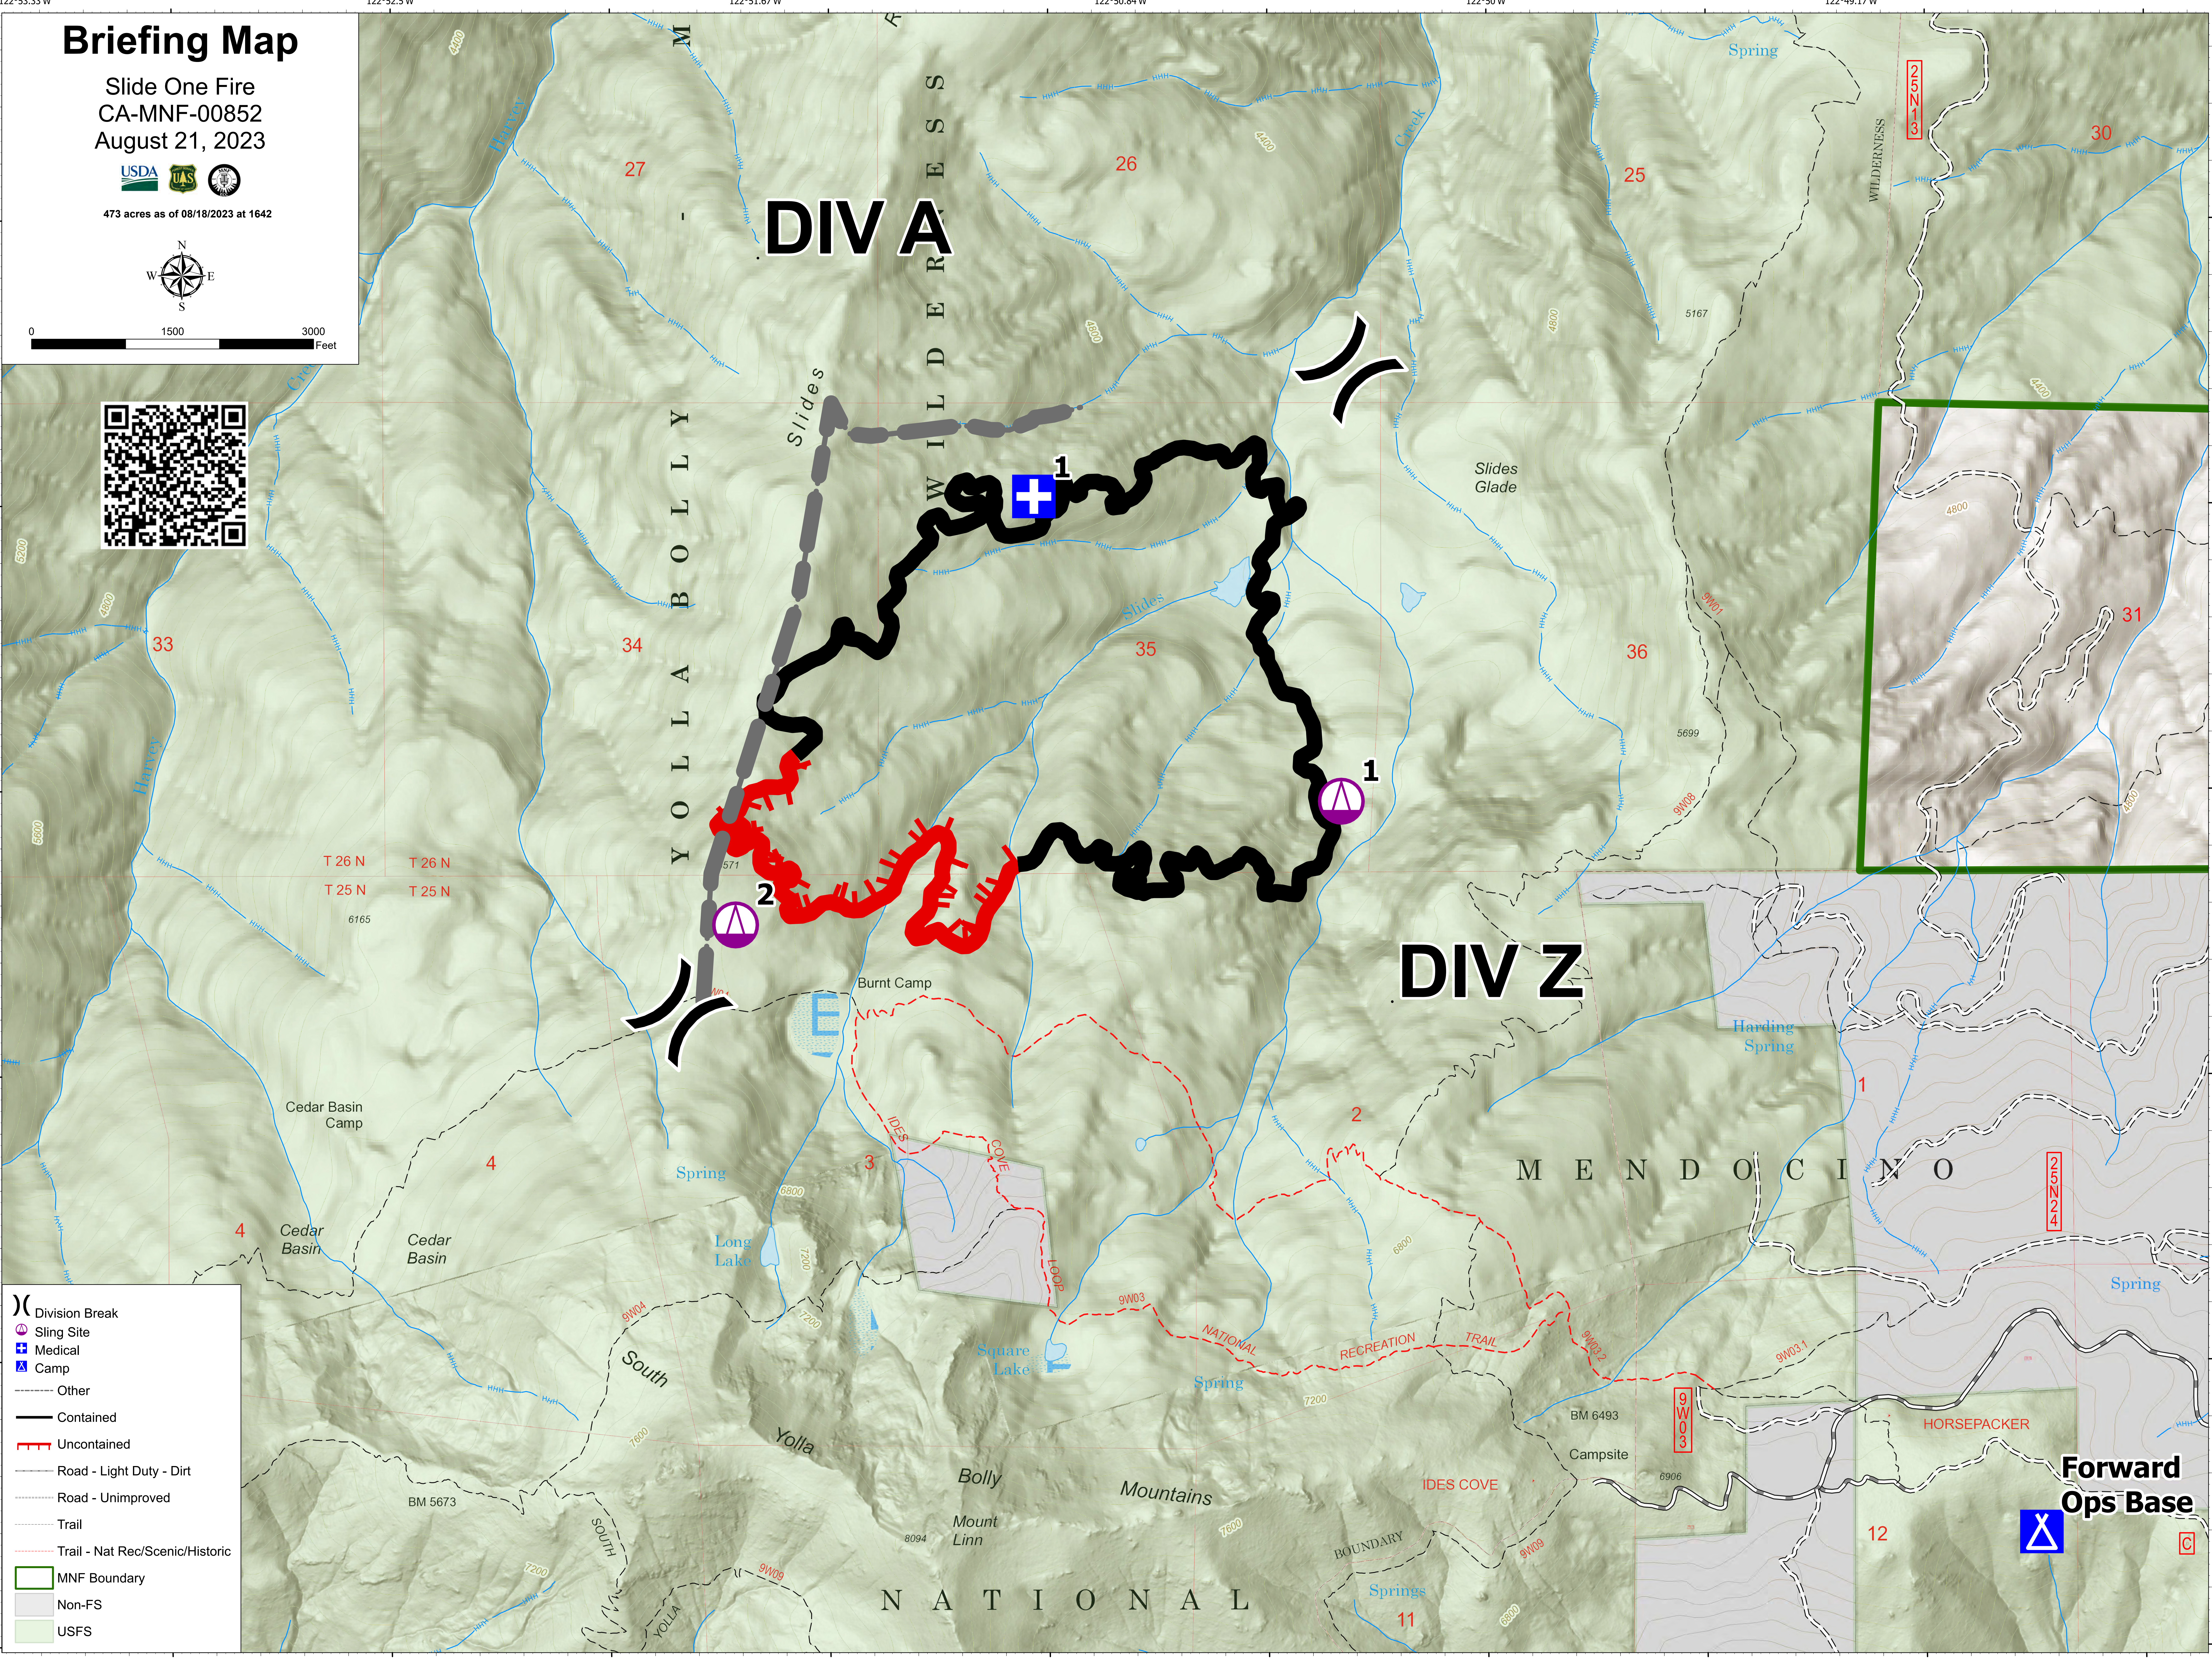

Briefing Map

Slide One Fire
CA-MNF-00852
August 21, 2023

473 acres as of 08/18/2023 at 1642

DIV A

DIV Z

YOLLA BOLLY
W I L D E R N E S S

M E N D O C I N O

N A T I O N A L

- Division Break
- Sling Site
- Medical
- Camp
- Other
- Contained
- Uncontained
- Road - Light Duty - Dirt
- Road - Unimproved
- Trail
- Trail - Nat Rec/Scenic/Historic
- MNF Boundary
- Non-FS
- USFS

Forward Ops Base