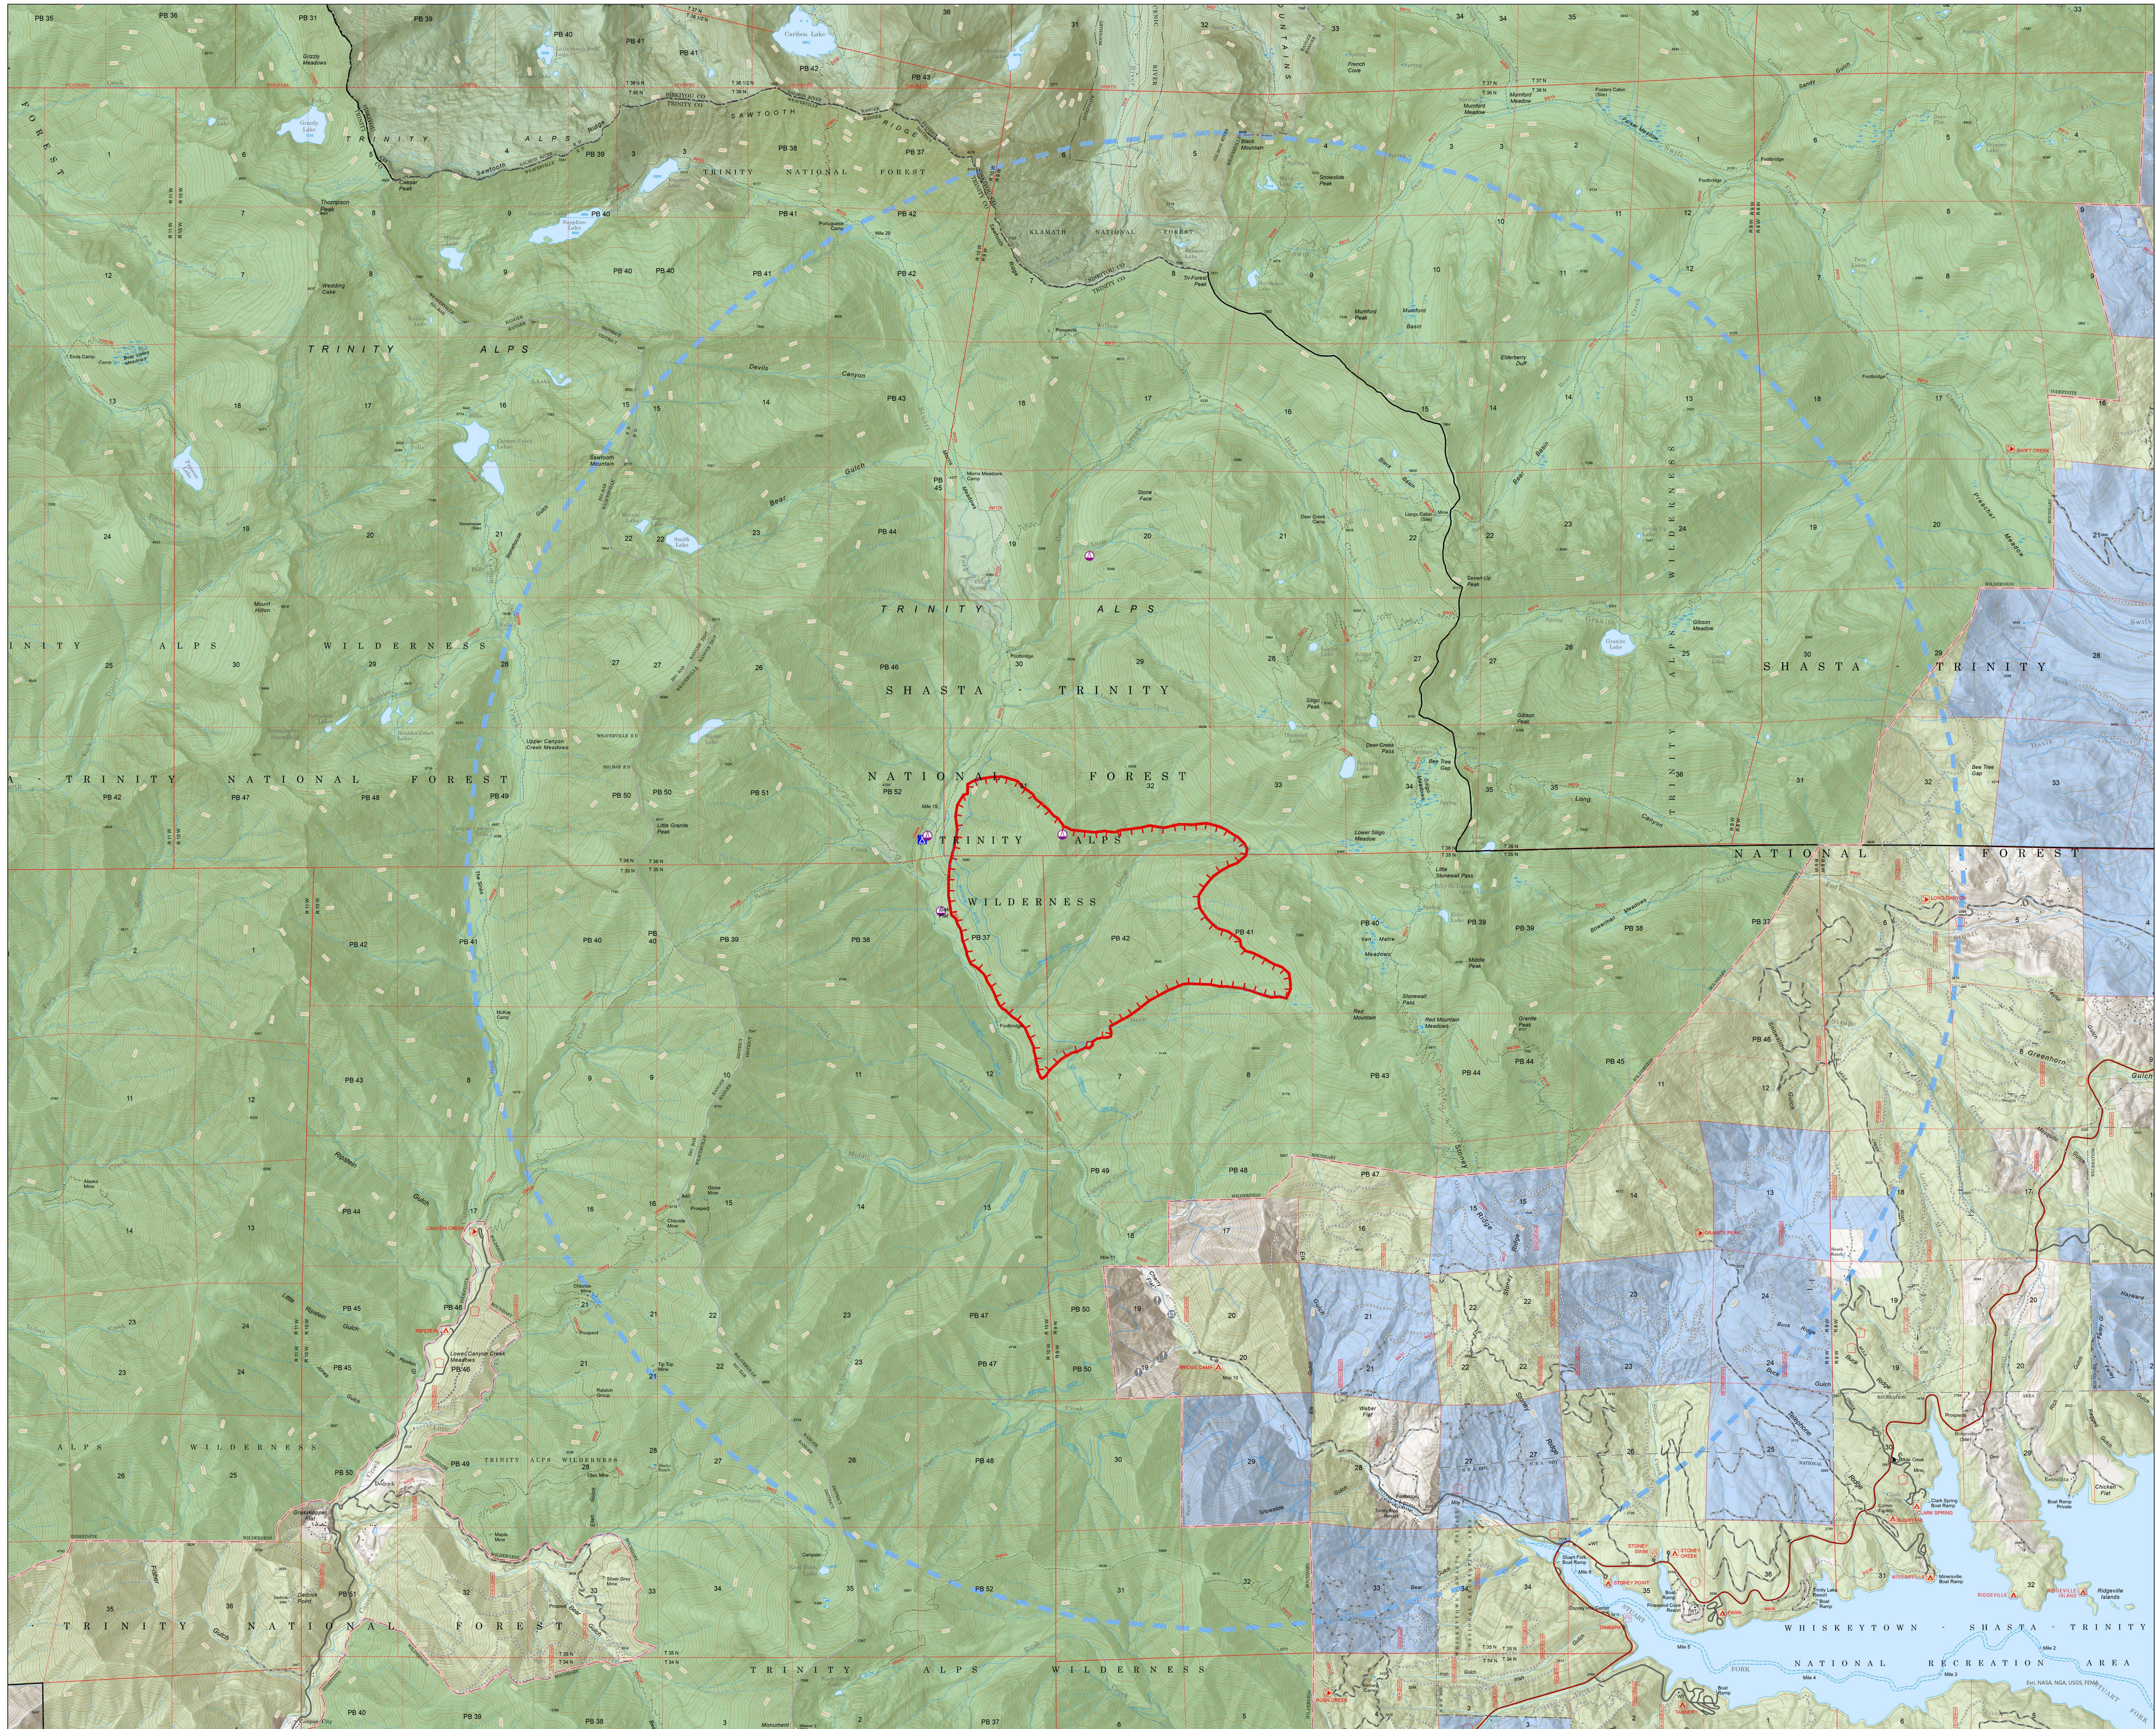

**DEEP FIRE**  
**CA-SHF-0973**  
**AUGUST 18, 2023**  
**2,105 ACRES**  
**OPERATIONS**

-  Uncontained
-  Temporary Flight Restriction
-  Sling Site
-  Camp
-  Value at Risk
-  Gate
-  Bridge
-  Wilderness
-  USDA FOREST SERVICE
-  Private Timberlands

0 0.25 0.5 1  
Miles