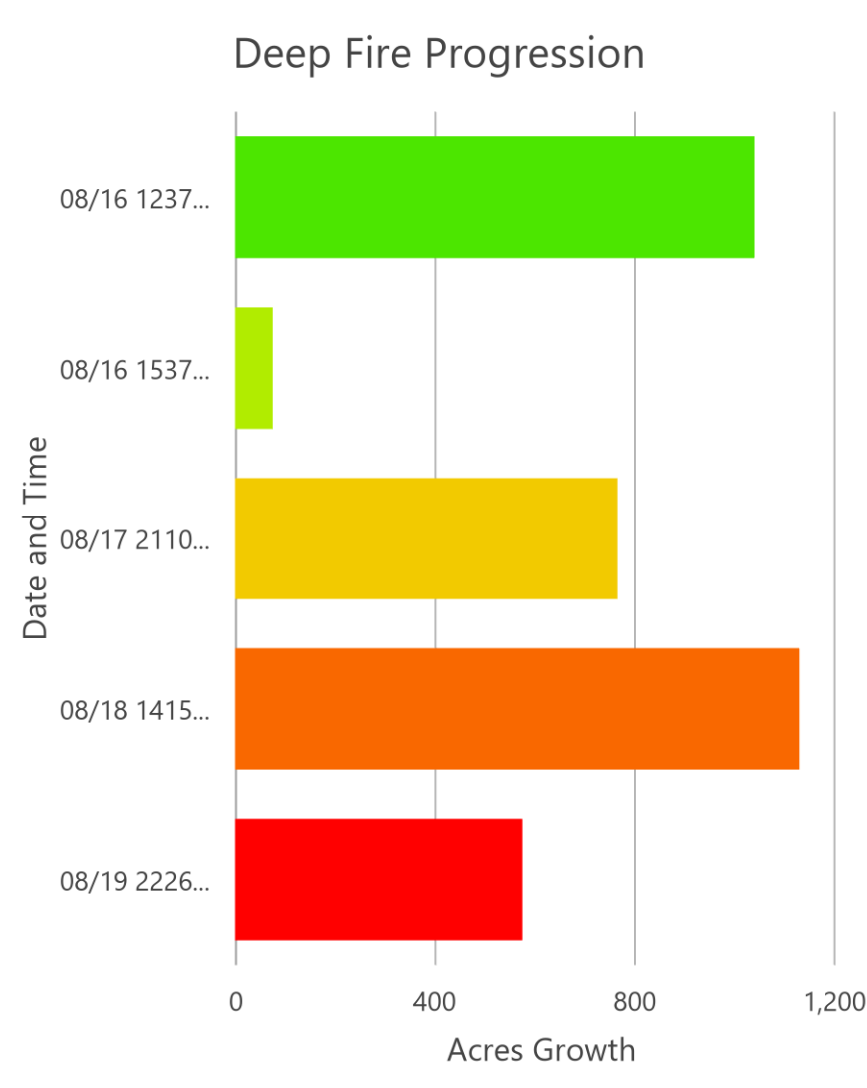

Progression Map

Deep Fire CA-SHF-000973 August 20, 2023

1:15,000
Datum: North American 1983