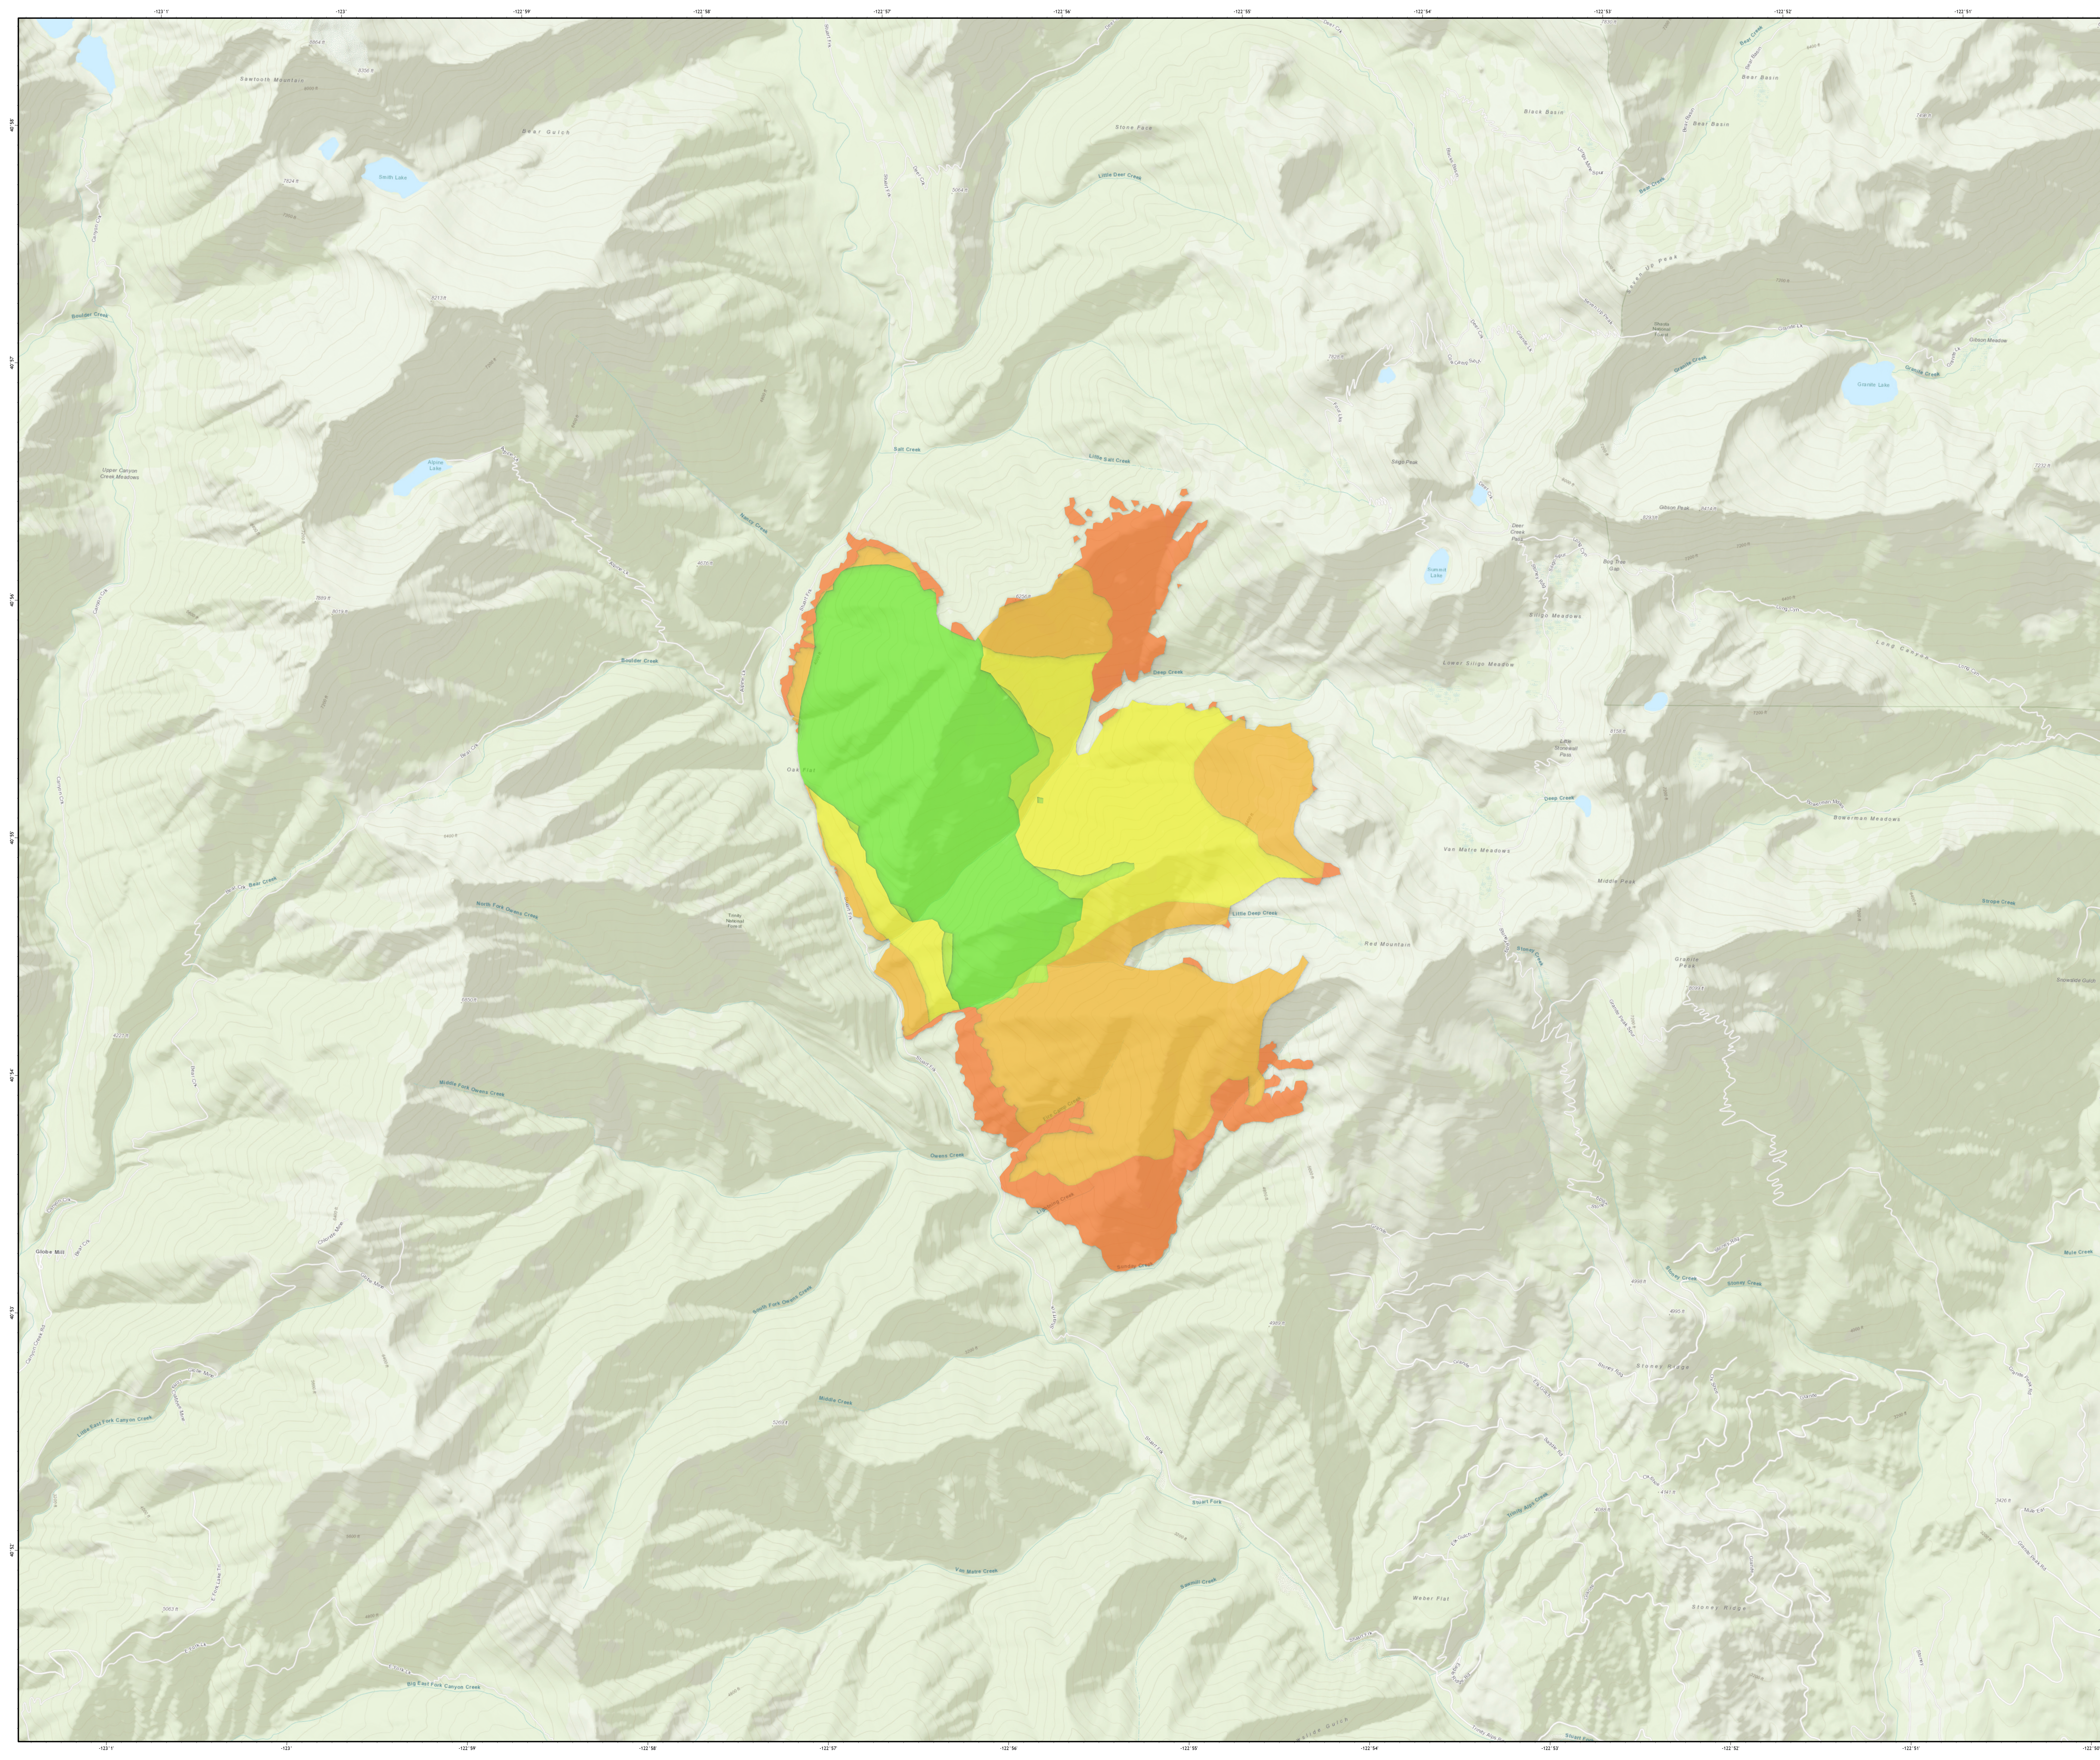

Progression Map

Deep Fire CA-SHF-000973 August 20, 2023

1:15,000
Datum: North American 1983