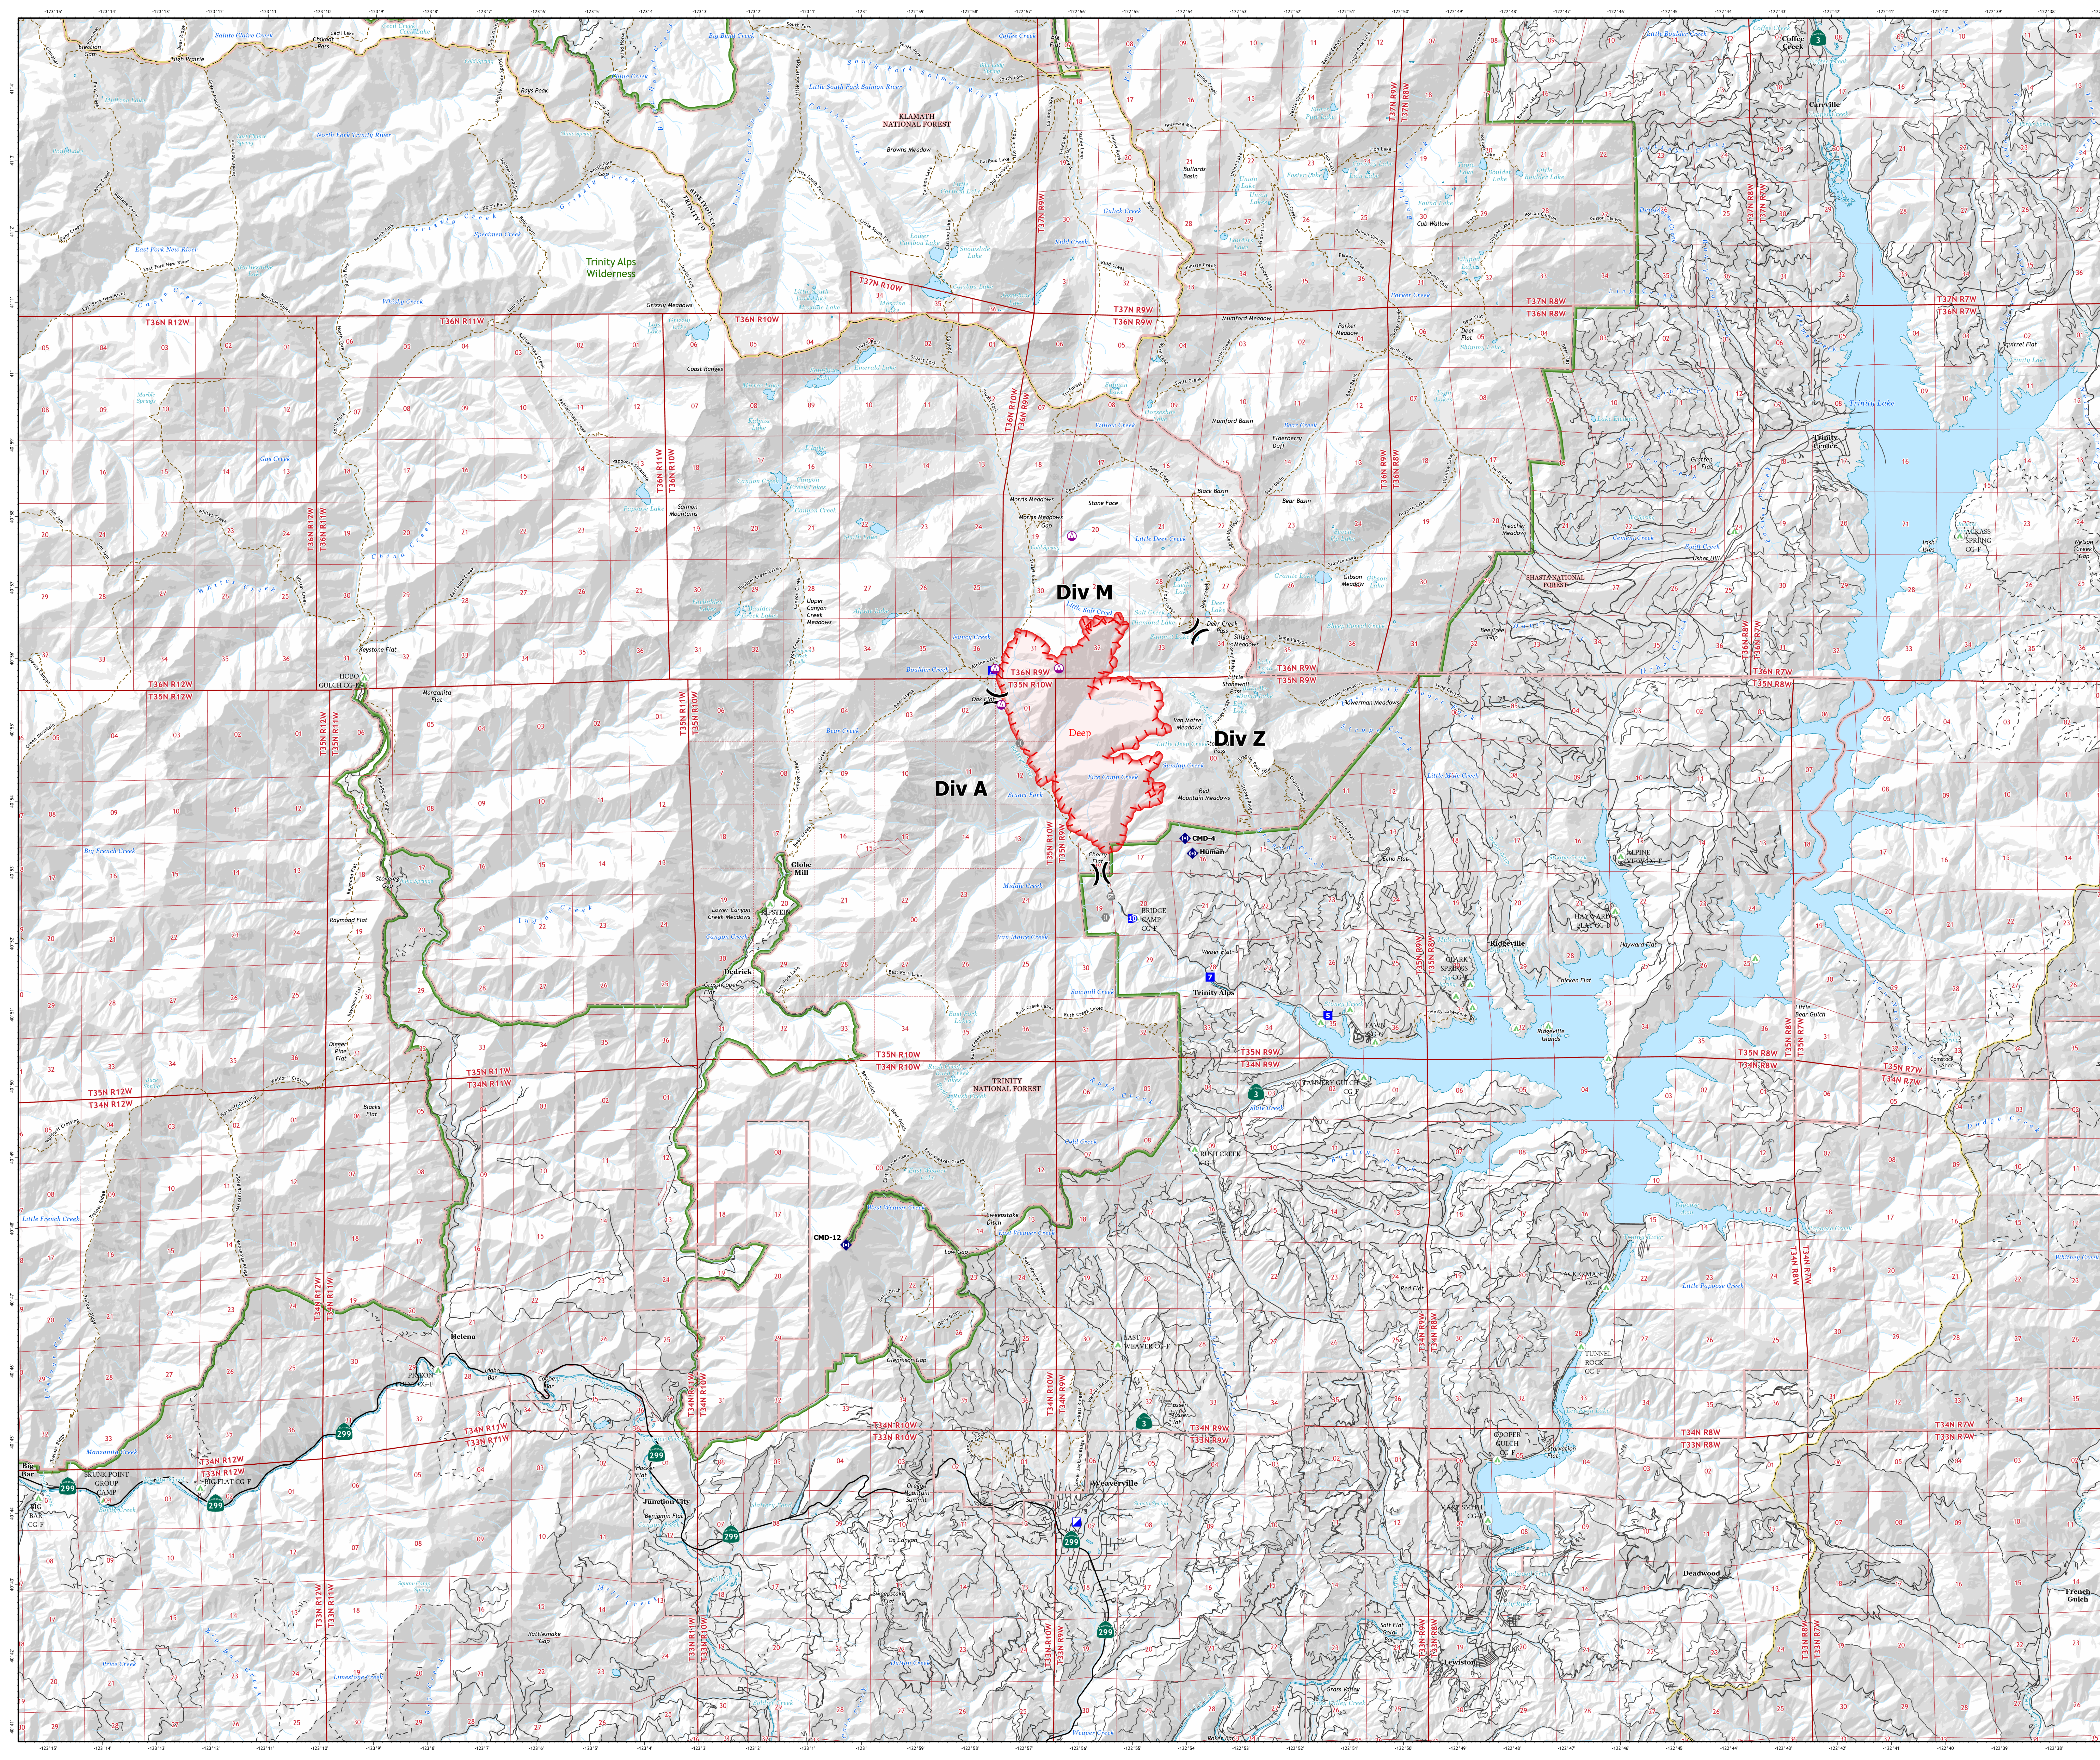

Transportation Map

Deep Fire

CA-SHF-000973

August 20, 2023

3,573 acres on 8/19 at 22:26

- Sling Site
- ⎓ Division Break
- 📍 Incident Command Post
- 📍 Drop Point
- 📍 Camp
- 📍 Gate
- 📍 Bridge
- 📍 Repeater
- 🔴 Uncontained
- 📍 Campground
- Secondary Hwy
- Local Connector
- Local Road
- 4WD
- Trail
- 🟩 Trinity Alps Wilderness