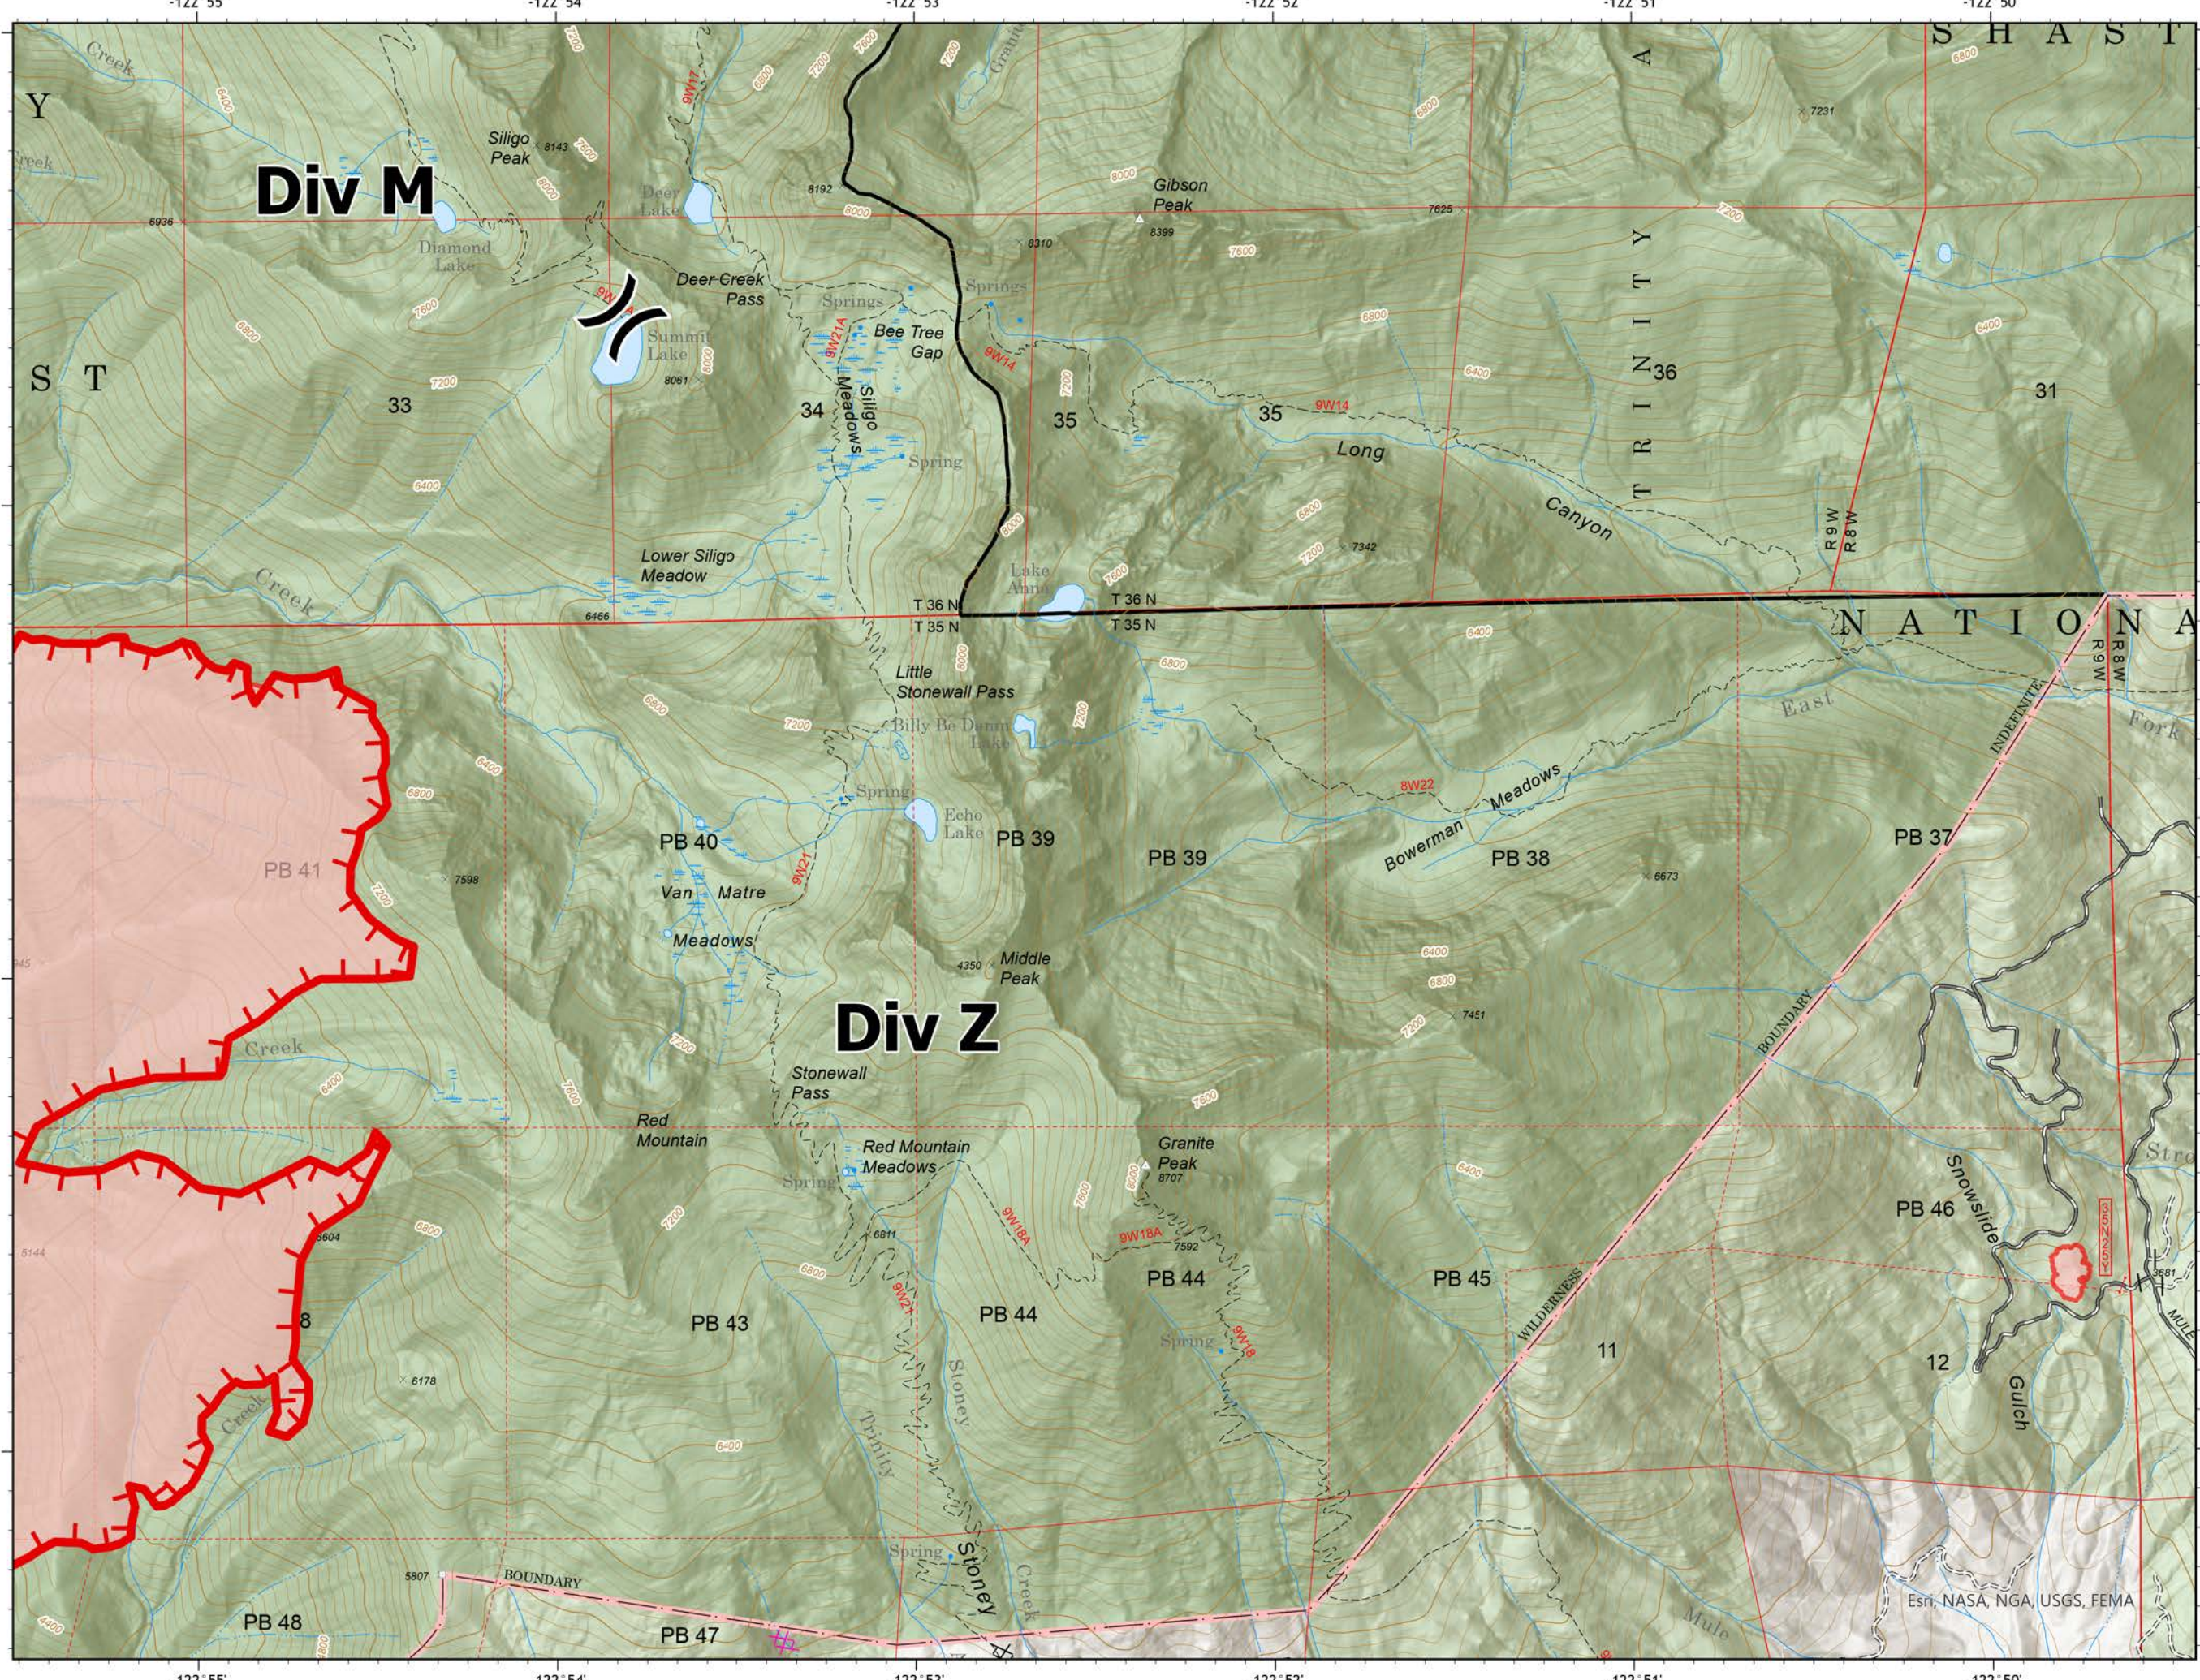

IAP Map Index

Deep Fire
CA-SHF-000973
August 20, 2023
3,014 acres

-  Sling Site
-  Division Break
-  Drop Point
-  Camp
-  Value at Risk
-  Gate
-  Bridge
-  Repeater
-  Uncontained
-  Completed Dozer Line
-  Planned Dozer Line

IAP Map

Deep Fire

CA-SHF-000973
August 20, 2023
3,014 acres

-  Sling Site
-  Wildfire Daily Fire Perimeter

Page 1

IAP Map
Deep Fire
CA-SHF-000973
August 20, 2023
3,014 acres

-  Sling Site
-  Division Break
-  Camp
-  Bridge
-  Uncontained
-  Wildfire Daily Fire Perimeter

Page 2

IAP Map

Deep Fire

CA-SHF-000973
August 20, 2023
3,014 acres

-  Division Break
-  Uncontained
-  Completed Dozer Line
-  Planned Dozer Line
-  Wildfire Daily Fire Perimeter

Page 3

Esri, NASA, NGA, USGS, FEMA

IAP Map

Deep Fire

CA-SHF-000973
August 20, 2023
3,014 acres

- Division Break
- Drop Point
- Value at Risk
- Gate
- Bridge
- Repeater
- Uncontained
- Completed Dozer Line
- Planned Dozer Line
- Wildfire Daily Fire Perimeter