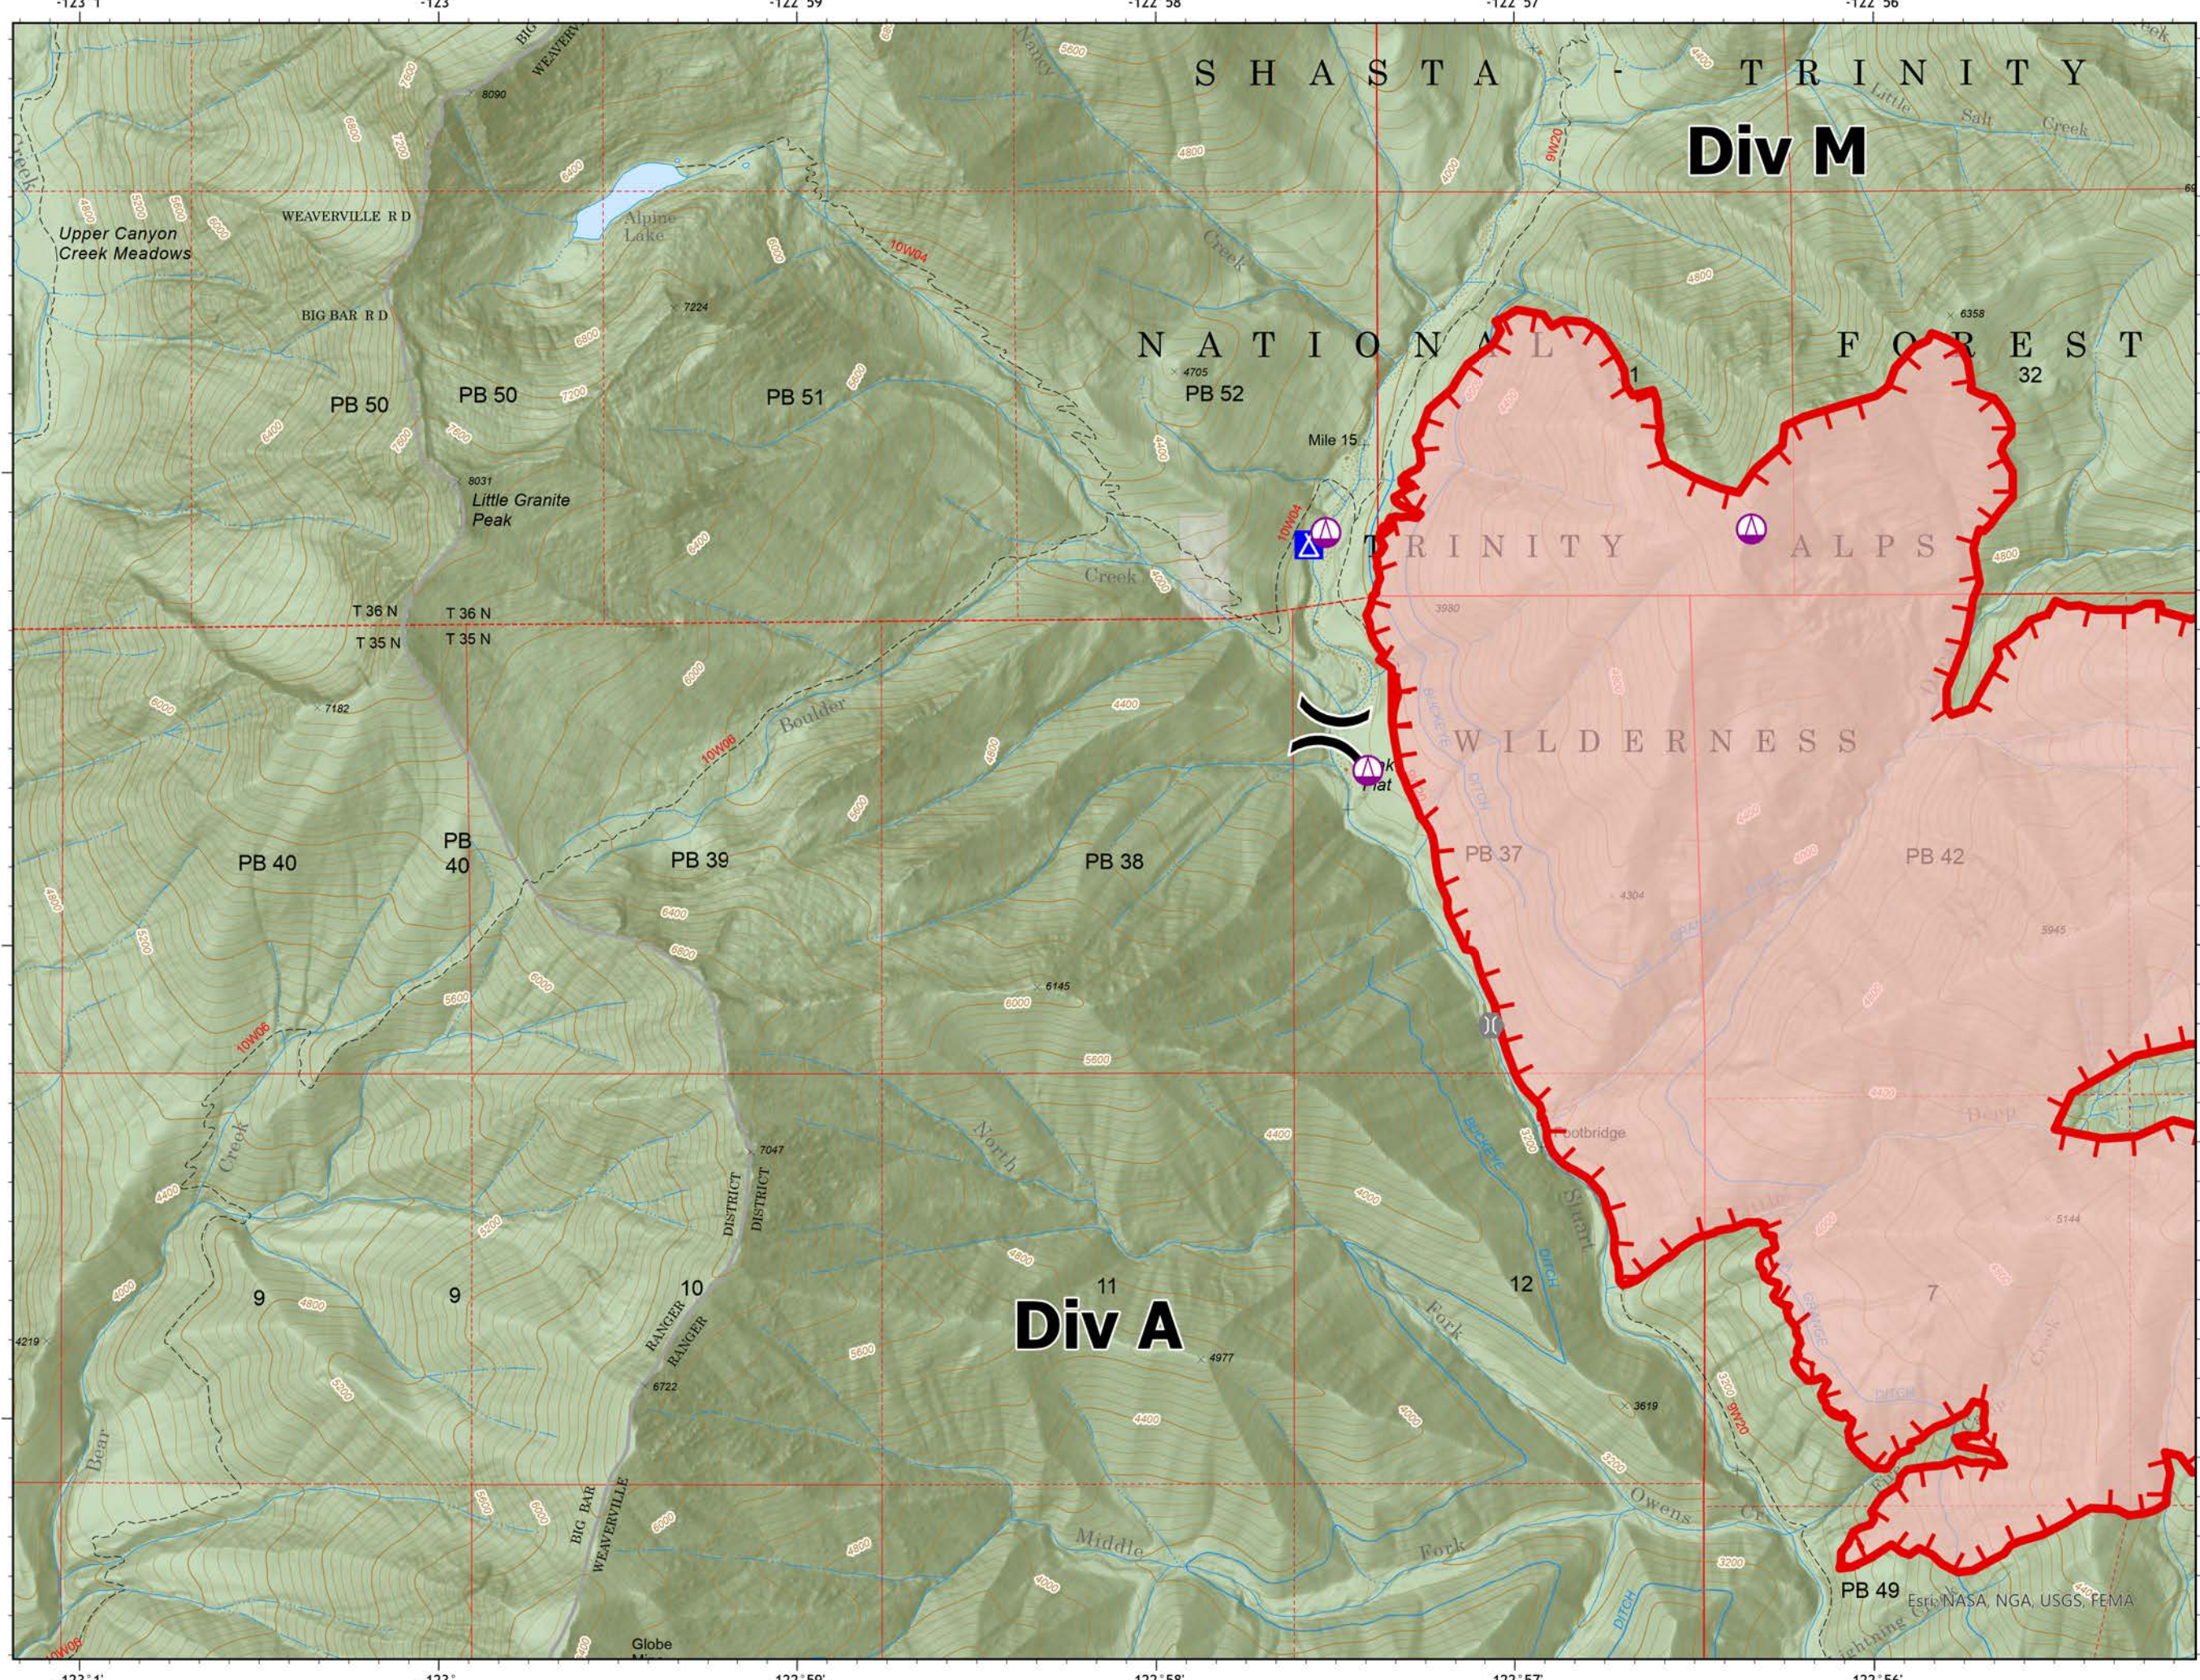

IAP Map Index

Deep Fire
CA-SHF-000973
August 20, 2023
3,014 acres

-  Sling Site
-  Division Break
-  Drop Point
-  Camp
-  Value at Risk
-  Gate
-  Bridge
-  Repeater
-  Uncontained
-  Completed Dozer Line
-  Planned Dozer Line

IAP Map

Deep Fire

CA-SHF-000973
August 20, 2023
3,014 acres

-  Sling Site
-  Wildfire Daily Fire Perimeter

Page 1

IAP Map
Deep Fire
CA-SHF-000973
August 20, 2023
3,014 acres

-  Sling Site
-  Division Break
-  Camp
-  Bridge
-  Uncontained
-  Wildfire Daily Fire Perimeter

Page 2

IAP Map

Deep Fire

CA-SHF-000973
August 20, 2023
3,014 acres

-  Division Break
-  Uncontained
-  Completed Dozer Line
-  Planned Dozer Line
-  Wildfire Daily Fire Perimeter

Page 3

Esri, NASA, NGA, USGS, FEMA

IAP Map

Deep Fire

CA-SHF-000973
August 20, 2023
3,014 acres

- Division Break
- Drop Point
- Value at Risk
- Gate
- Bridge
- Repeater
- Uncontained
- Completed Dozer Line
- Planned Dozer Line
- Wildfire Daily Fire Perimeter