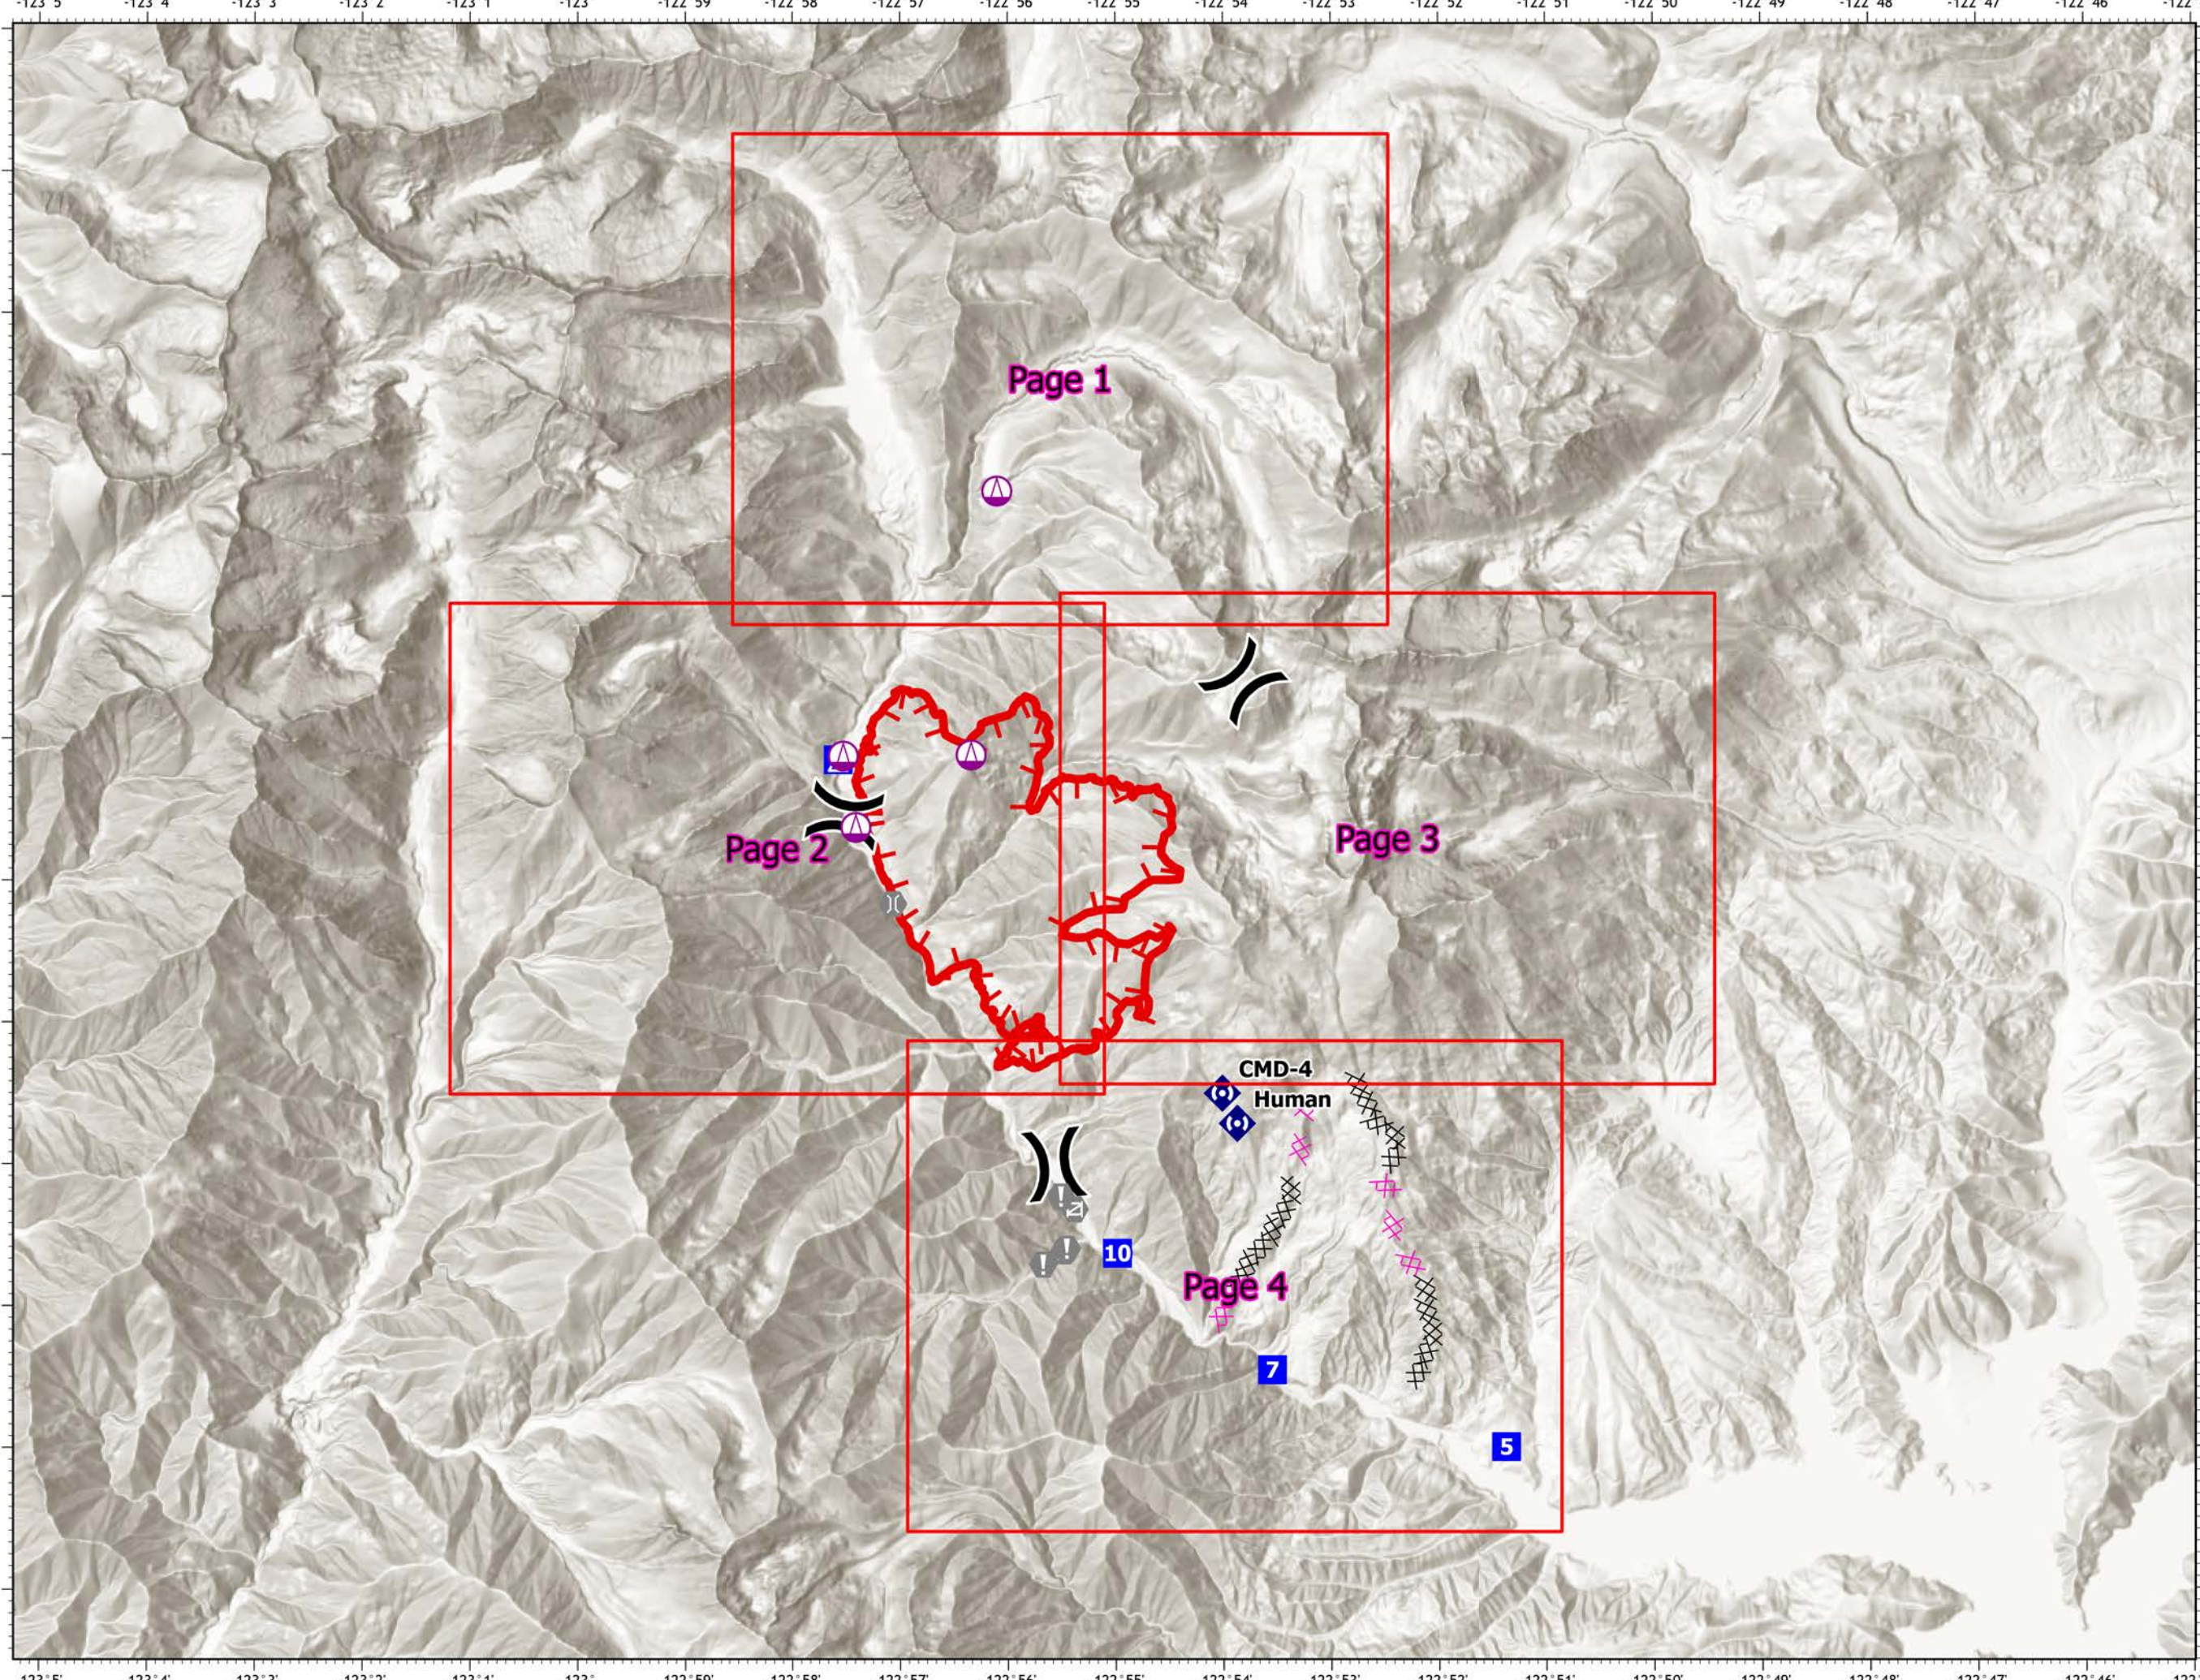

IAP Map Index

Deep Fire
CA-SHF-000973
August 20, 2023
3,014 acres

-  Sling Site
-  Division Break
-  Drop Point
-  Camp
-  Value at Risk
-  Gate
-  Bridge
-  Repeater
-  Uncontained
-  Completed Dozer Line
-  Planned Dozer Line

IAP Map

Deep Fire

CA-SHF-000973
August 20, 2023
3,014 acres

-  Sling Site
-  Wildfire Daily Fire Perimeter

Page 1

IAP Map
Deep Fire
CA-SHF-000973
August 20, 2023
3,014 acres

-  Sling Site
-  Division Break
-  Camp
-  Bridge
-  Uncontained
-  Wildfire Daily Fire Perimeter

Page 2

IAP Map

Deep Fire

CA-SHF-000973
August 20, 2023
3,014 acres

-  Division Break
-  Uncontained
-  Completed Dozer Line
-  Planned Dozer Line
-  Wildfire Daily Fire Perimeter

Page 3

Esri, NASA, NGA, USGS, FEMA

IAP Map

Deep Fire

CA-SHF-000973
August 20, 2023
3,014 acres

- Division Break
- Drop Point
- Value at Risk
- Gate
- Bridge
- Repeater
- Uncontained
- Completed Dozer Line
- Planned Dozer Line
- Wildfire Daily Fire Perimeter