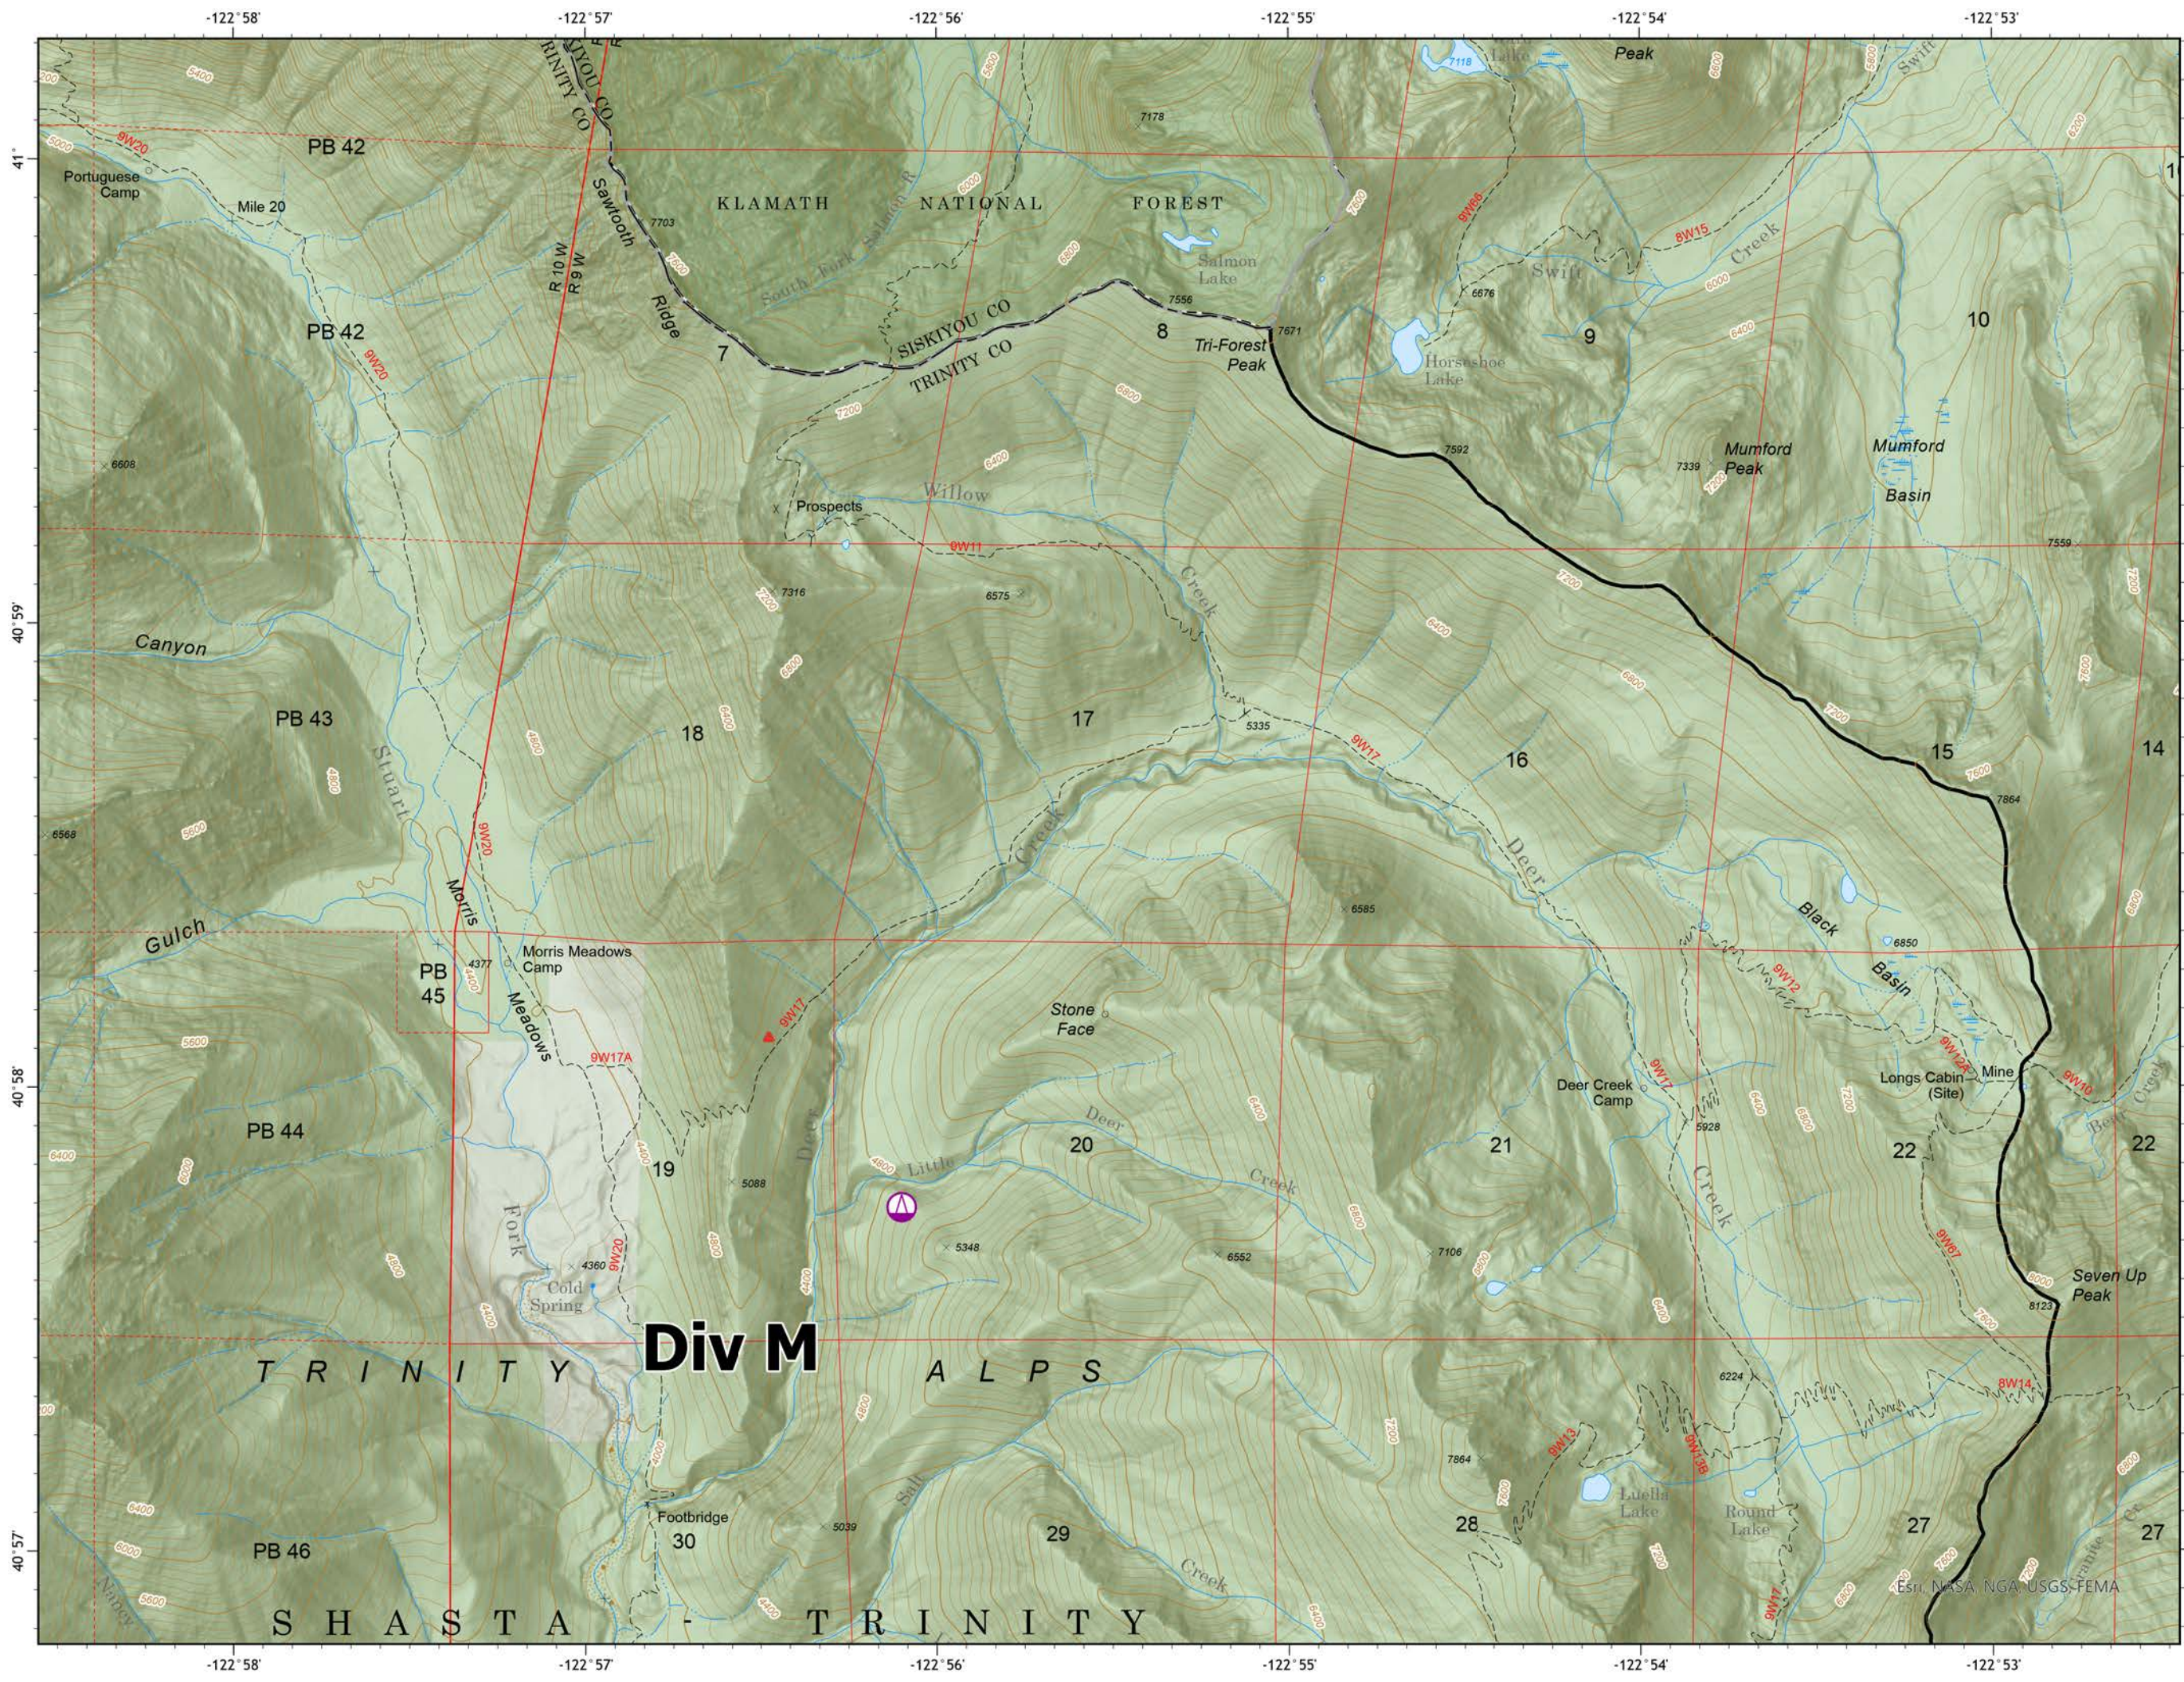

IAP Map Index

Deep Fire
CA-SHF-000973
August 20, 2023
3,014 acres

-  Sling Site
-  Division Break
-  Drop Point
-  Camp
-  Value at Risk
-  Gate
-  Bridge
-  Repeater
-  Uncontained
-  Completed Dozer Line
-  Planned Dozer Line

IAP Map

Deep Fire

CA-SHF-000973
August 20, 2023
3,014 acres

-  Sling Site
-  Wildfire Daily Fire Perimeter

Page 1

IAP Map
Deep Fire
CA-SHF-000973
August 20, 2023
3,014 acres

-  Sling Site
-  Division Break
-  Camp
-  Bridge
-  Uncontained
-  Wildfire Daily Fire Perimeter

Page 2

IAP Map

Deep Fire

CA-SHF-000973
August 20, 2023
3,014 acres

-  Division Break
-  Uncontained
-  Completed Dozer Line
-  Planned Dozer Line
-  Wildfire Daily Fire Perimeter

Page 3

Esri, NASA, NGA, USGS, FEMA

IAP Map

Deep Fire

CA-SHF-000973
August 20, 2023
3,014 acres

- Division Break
- Drop Point
- Value at Risk
- Gate
- Bridge
- Repeater
- Uncontained
- Completed Dozer Line
- Planned Dozer Line
- Wildfire Daily Fire Perimeter