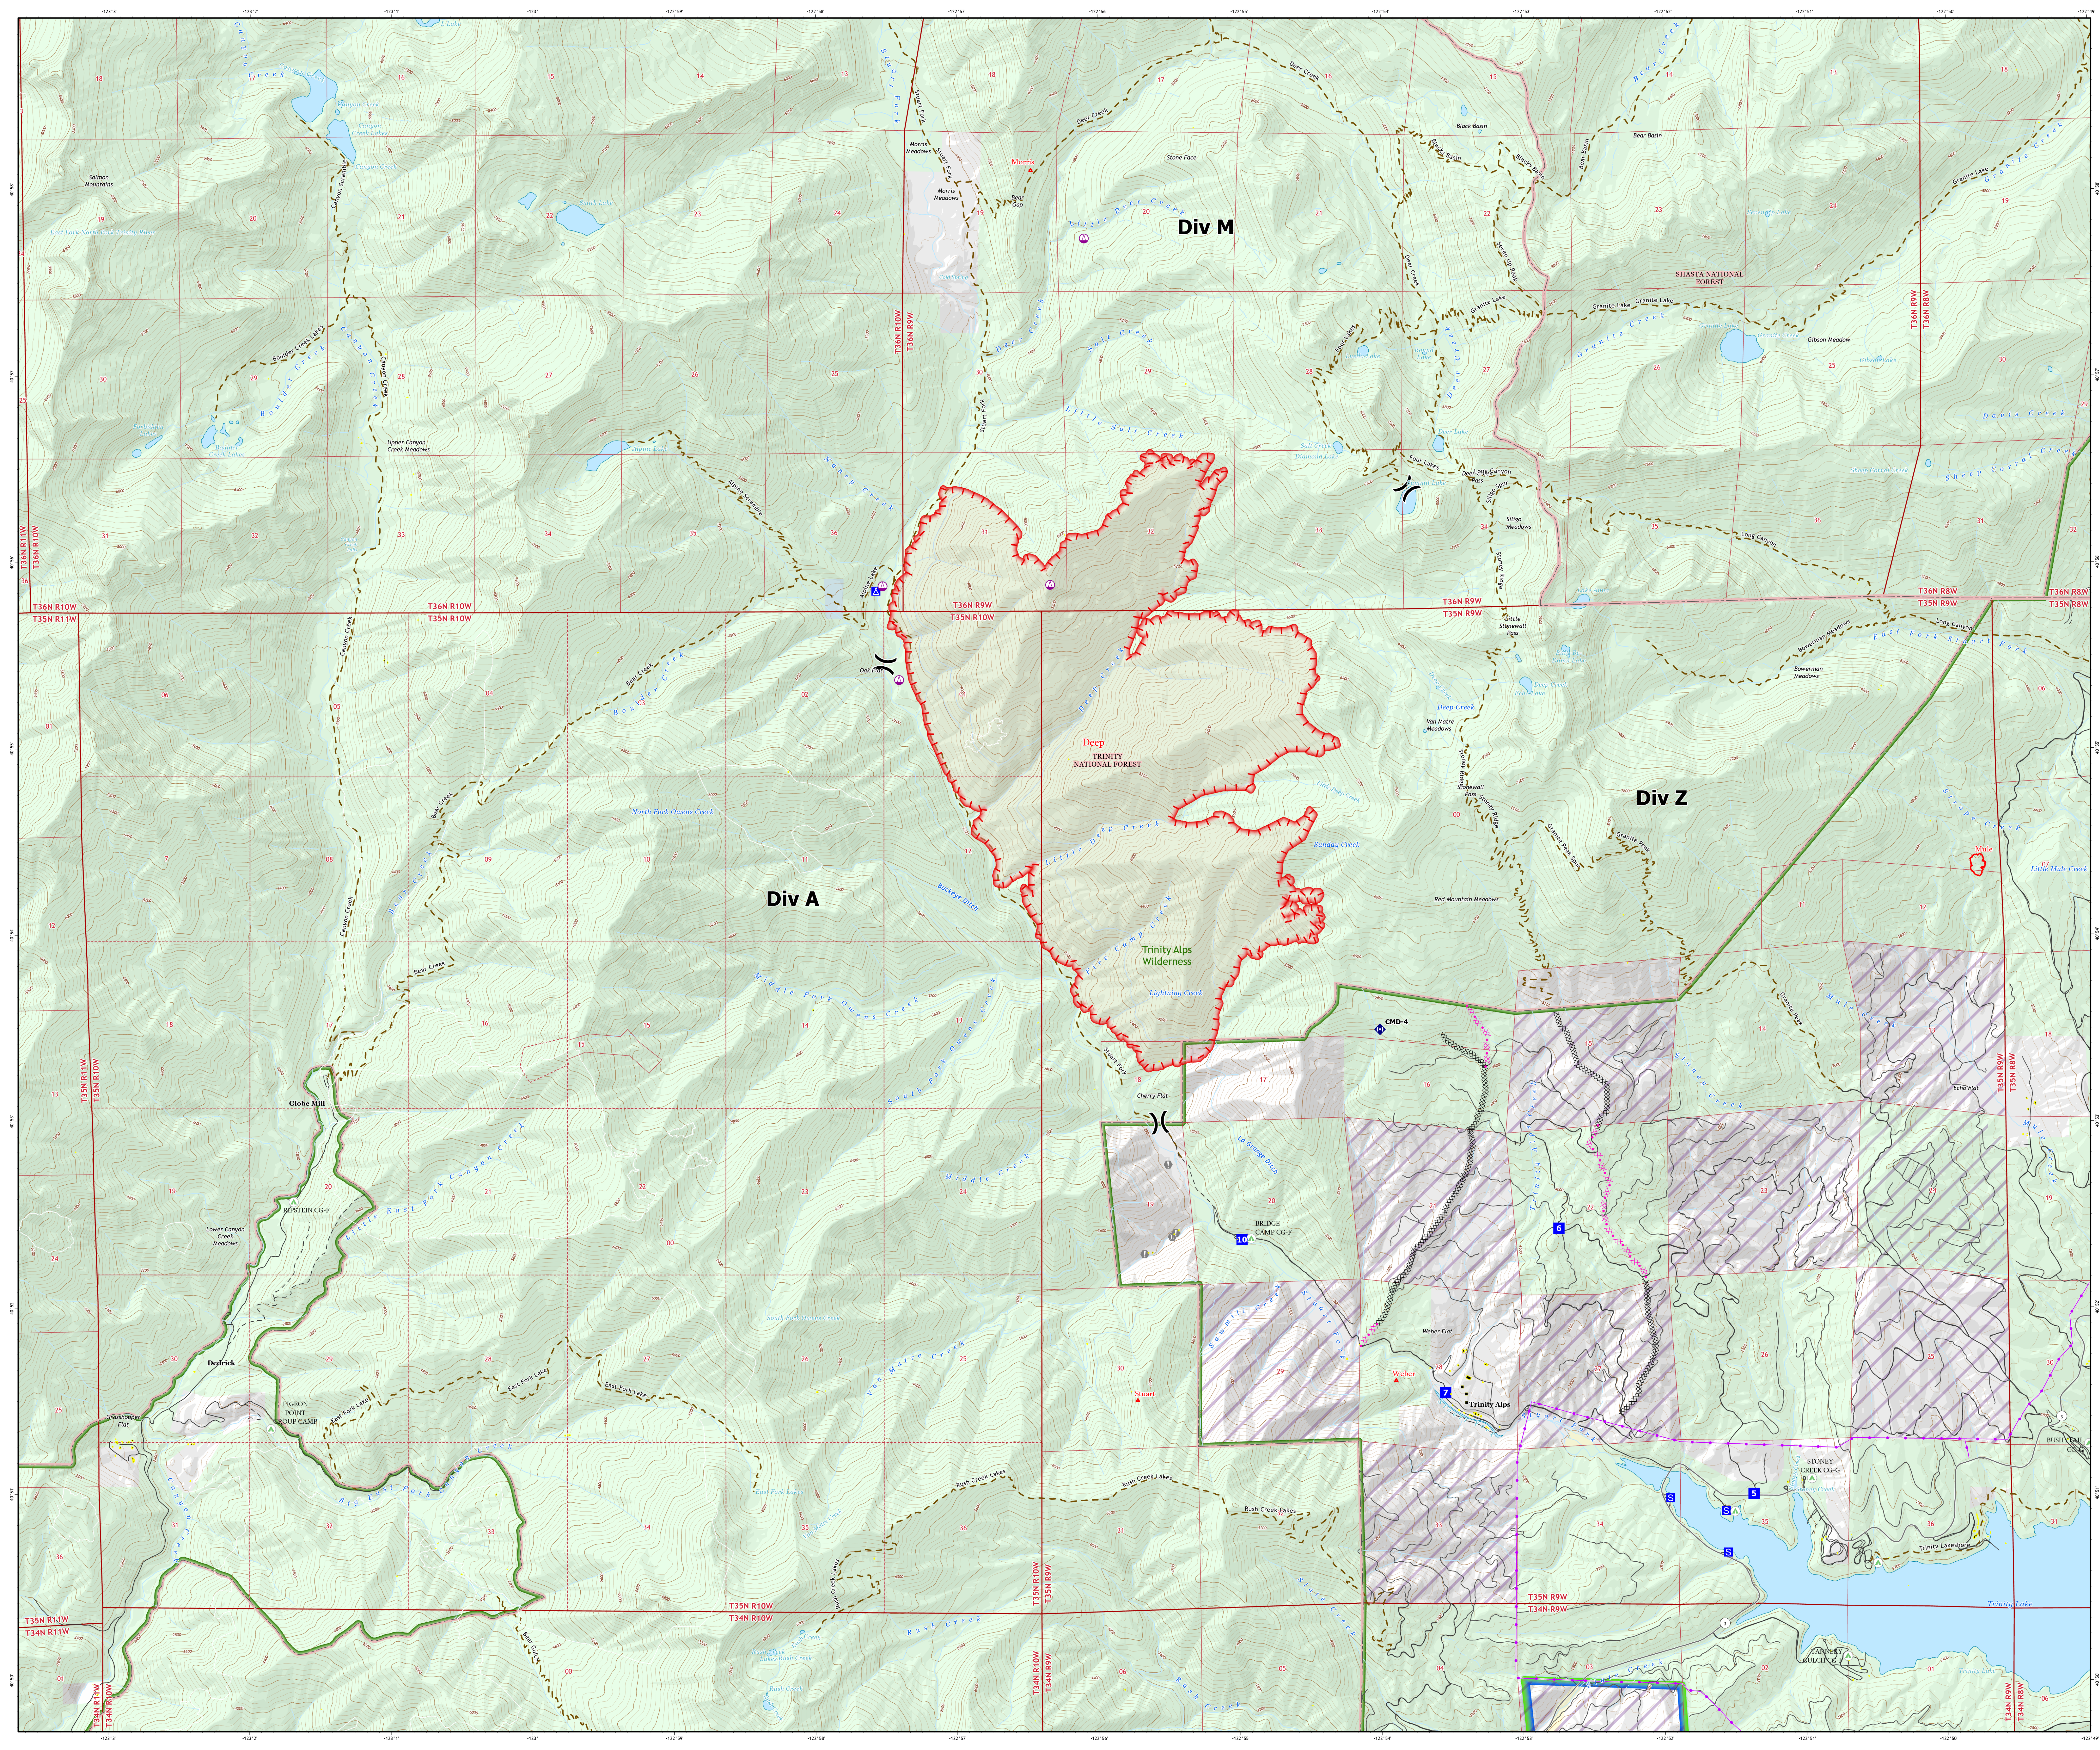

Operations Map

Deep Fire

CA-SHF-000973

August 21, 2023

3,662 acres on 8/20 at 16:00

- Sling Site
-) Division Break
- Drop Point
- Camp
- Staging Area
- Value at Risk
- Bridge
- ◆ Repeater
- ▬ Uncontained
- Structures
- Campground
- ▬ Local Connector
- ▬ Local Road
- ▬ 4WD
- ▬ Trail
- ▬ Trinity Alps Wilderness
- ▬ Direct Protection Areas
- ▬ CAL FIRE
- ▬ USDA/Forest Service
- ▬ Surface Management
- ▬ Bureau of Reclamation (BOR)
- ▬ State
- ▬ US Forest Service (USFS)
- ▬ SPI Lands
- ▬ Private

1:19,000
Datum: North American 1983