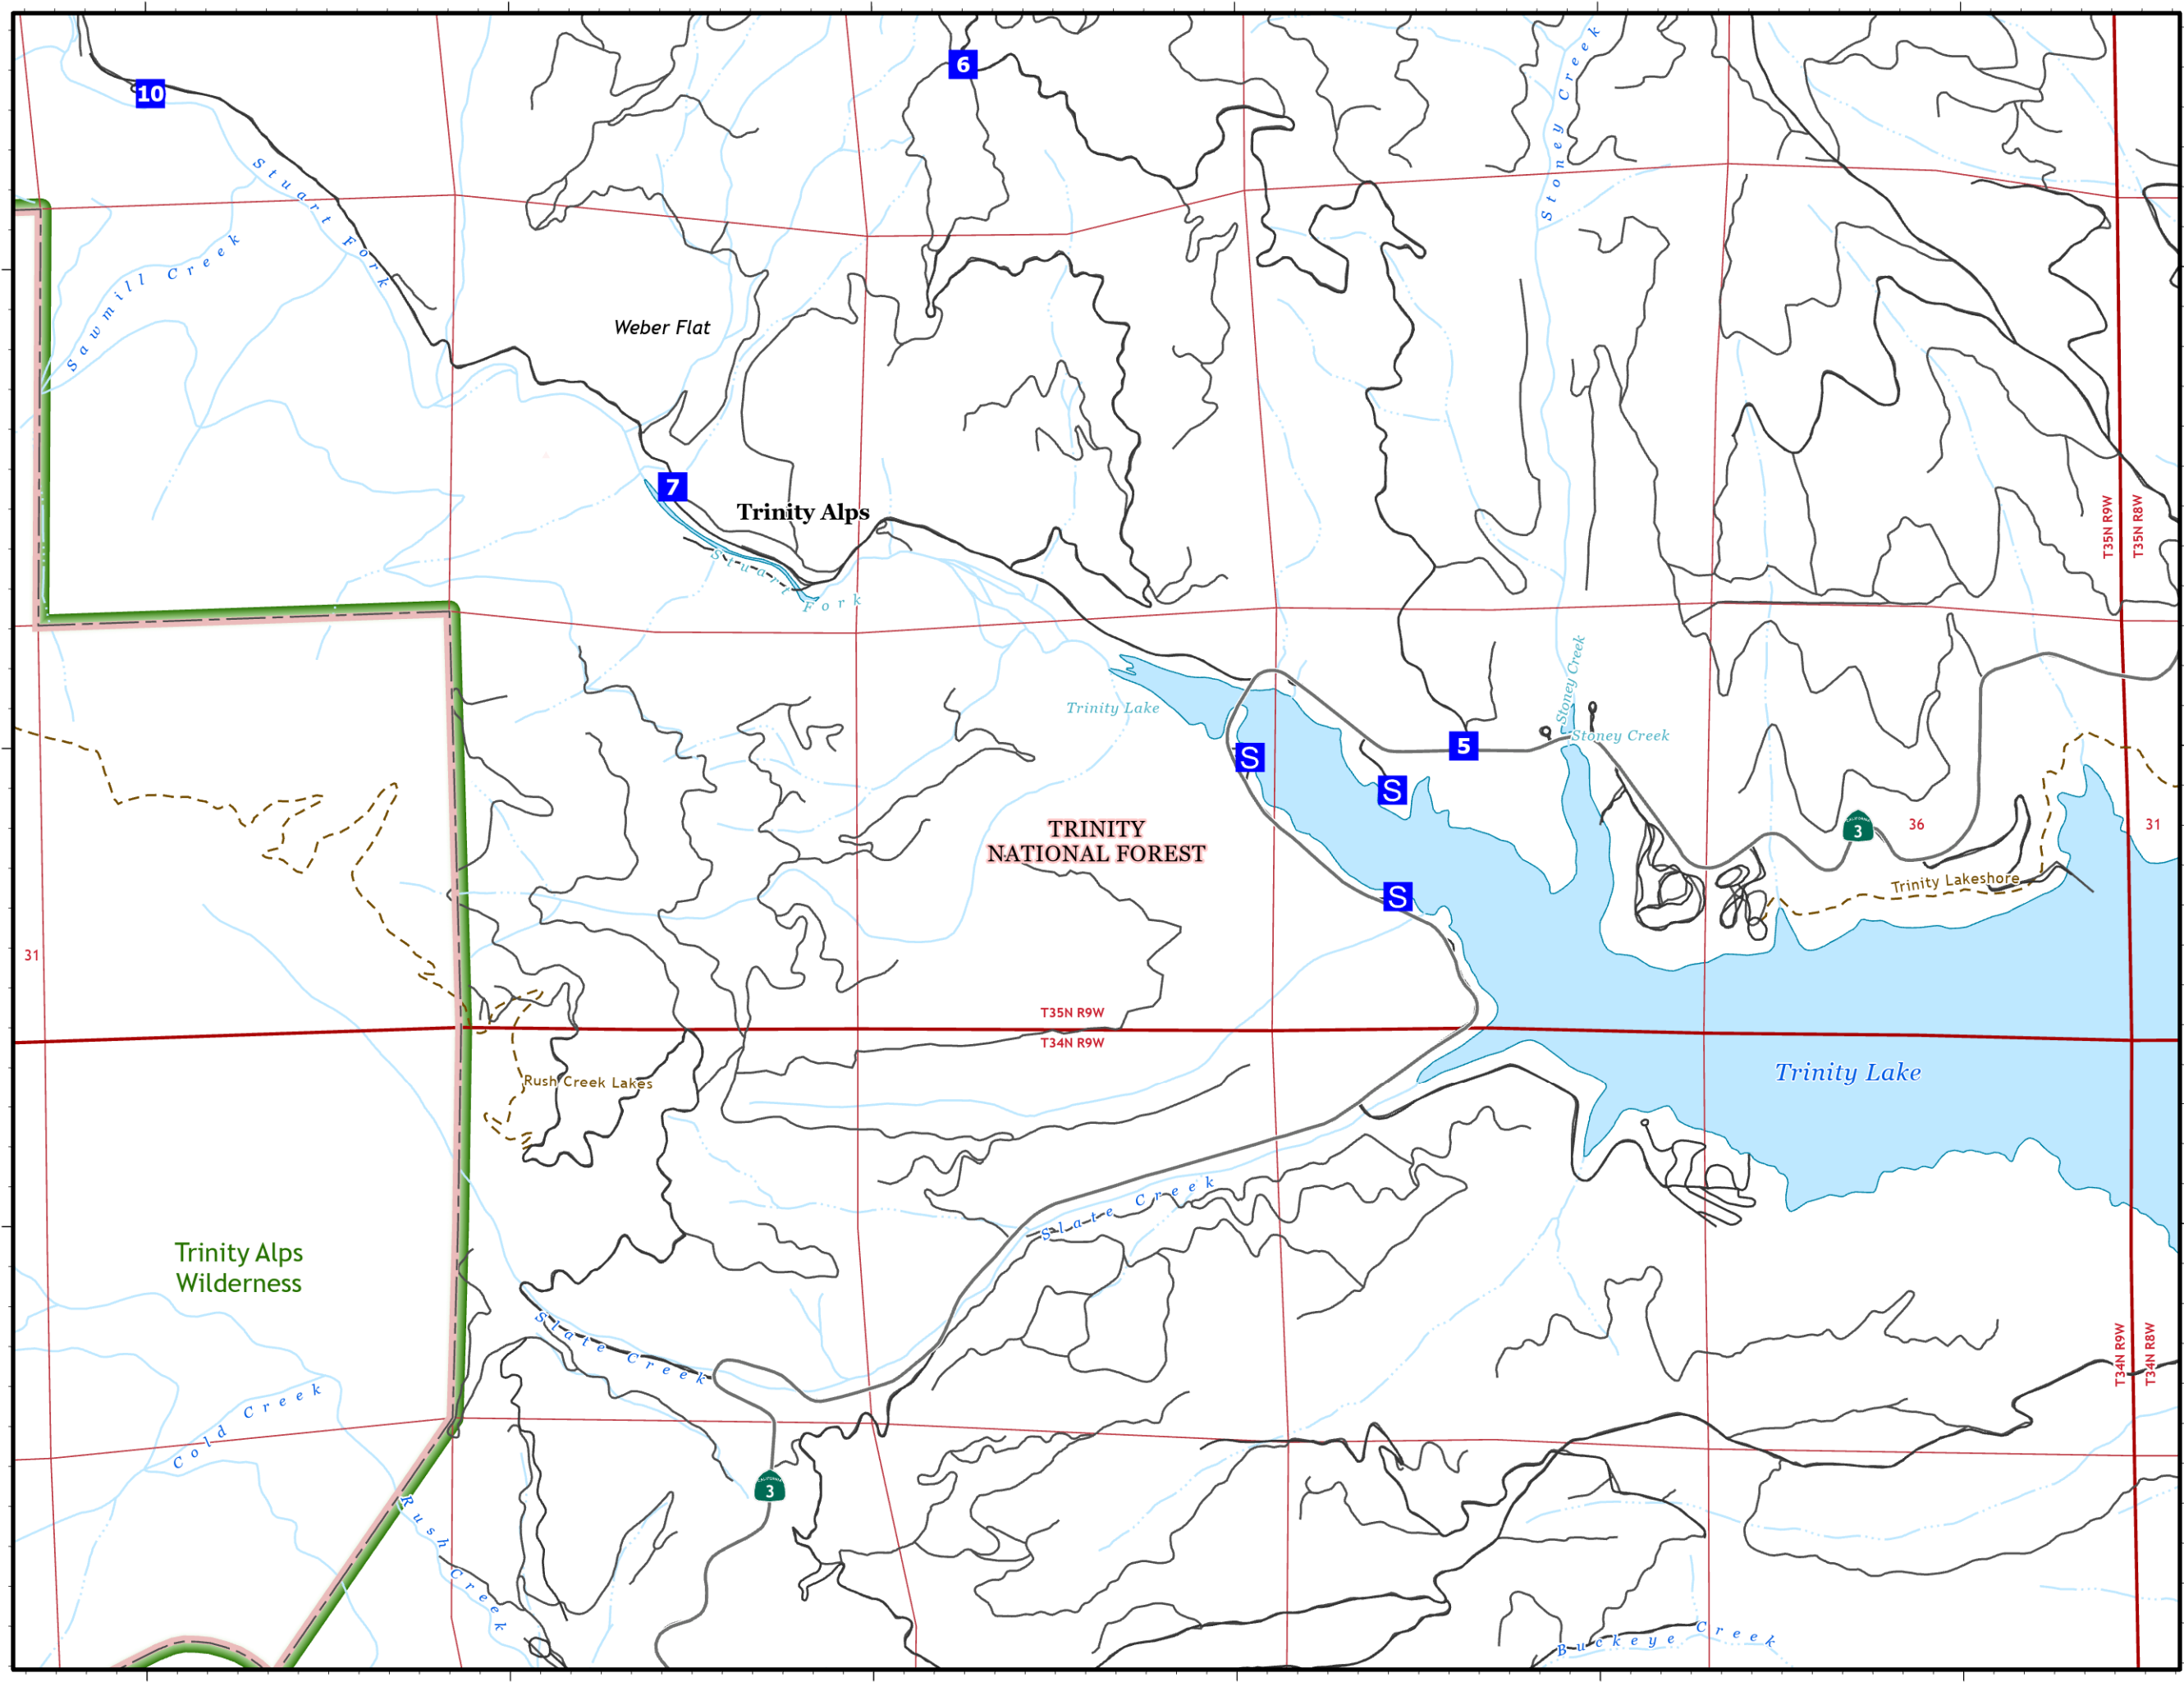

Transportation

Deep Fire
CA-SHF-000973
August 21, 2023
3,662 acres

-  Drop Point
-  Staging Area
-  Local Connector
-  Local Road
-  Trail

1:24,000
Datum: North American 1983