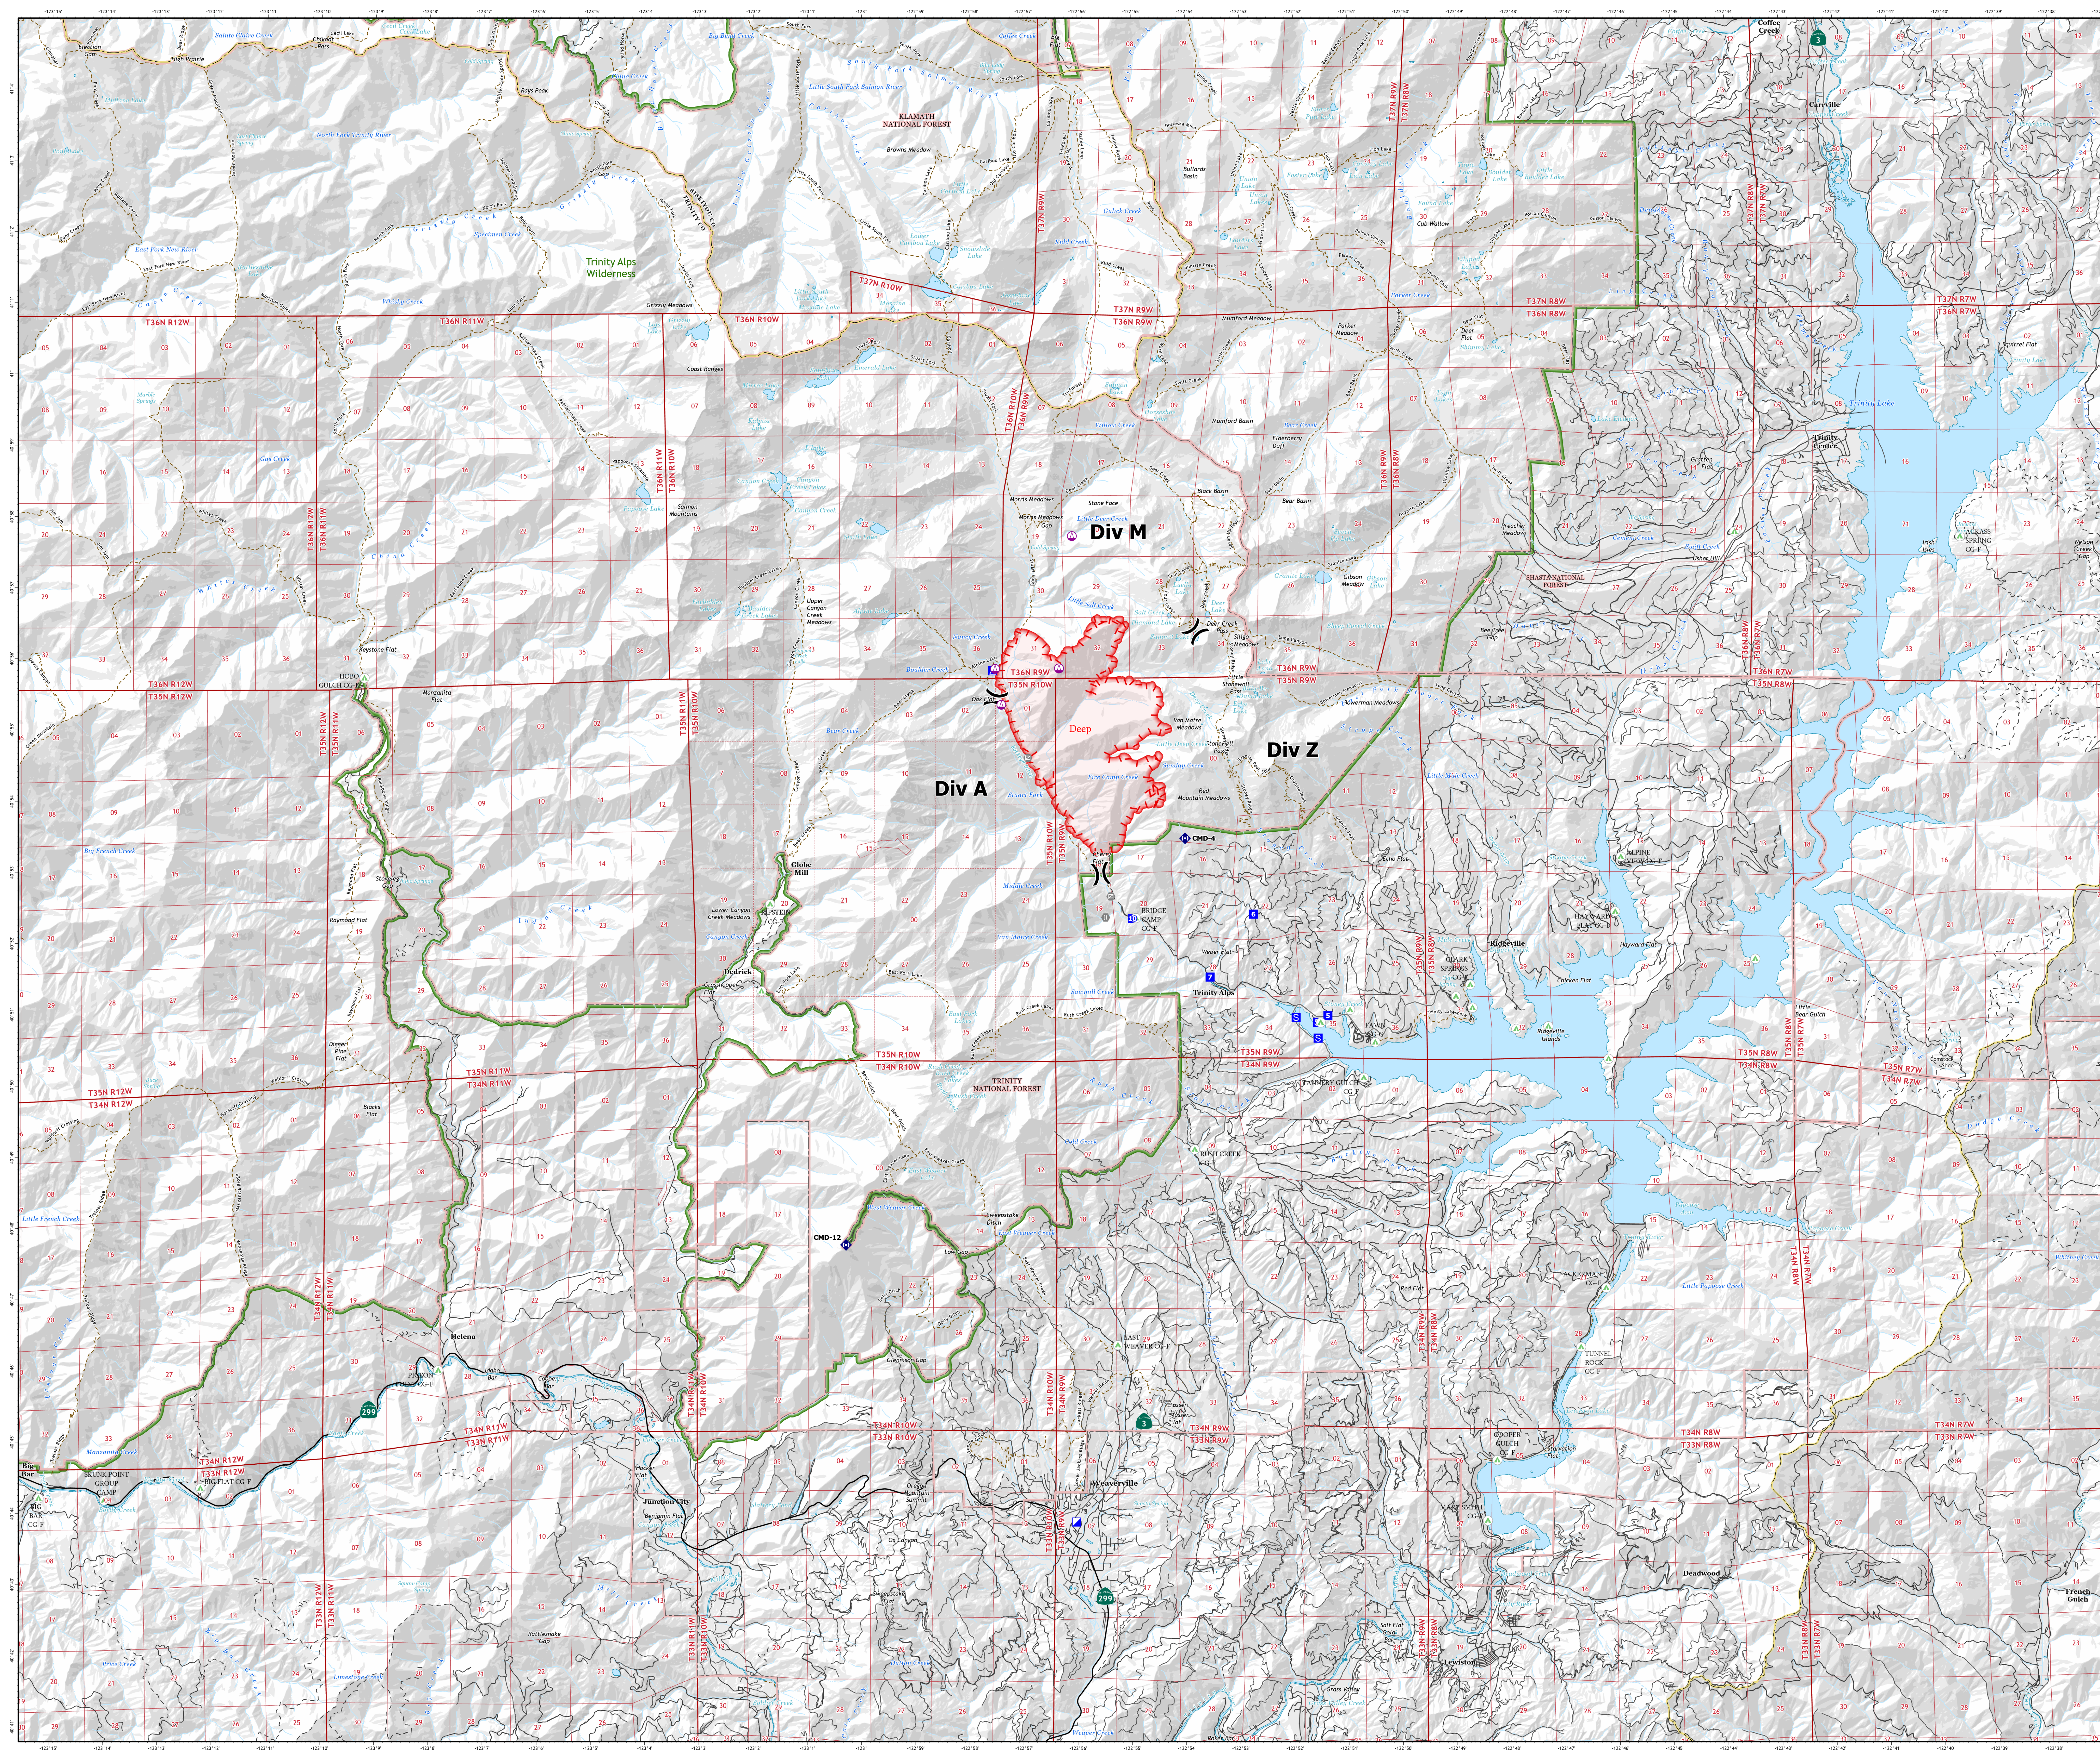

Transportation Map

Deep Fire

CA-SHF-000973

August 21, 2023

3,662 acres on 8/20 at 16:00

- Sling Site
- Division Break
- Incident Command Post
- Drop Point
- Camp
- Staging Area
- Gate
- Bridge
- Repeater
- Uncontained
- Campground
- Secondary Hwy
- Local Connector
- Local Road
- 4WD
- Trail
- Trinity Alps Wilderness