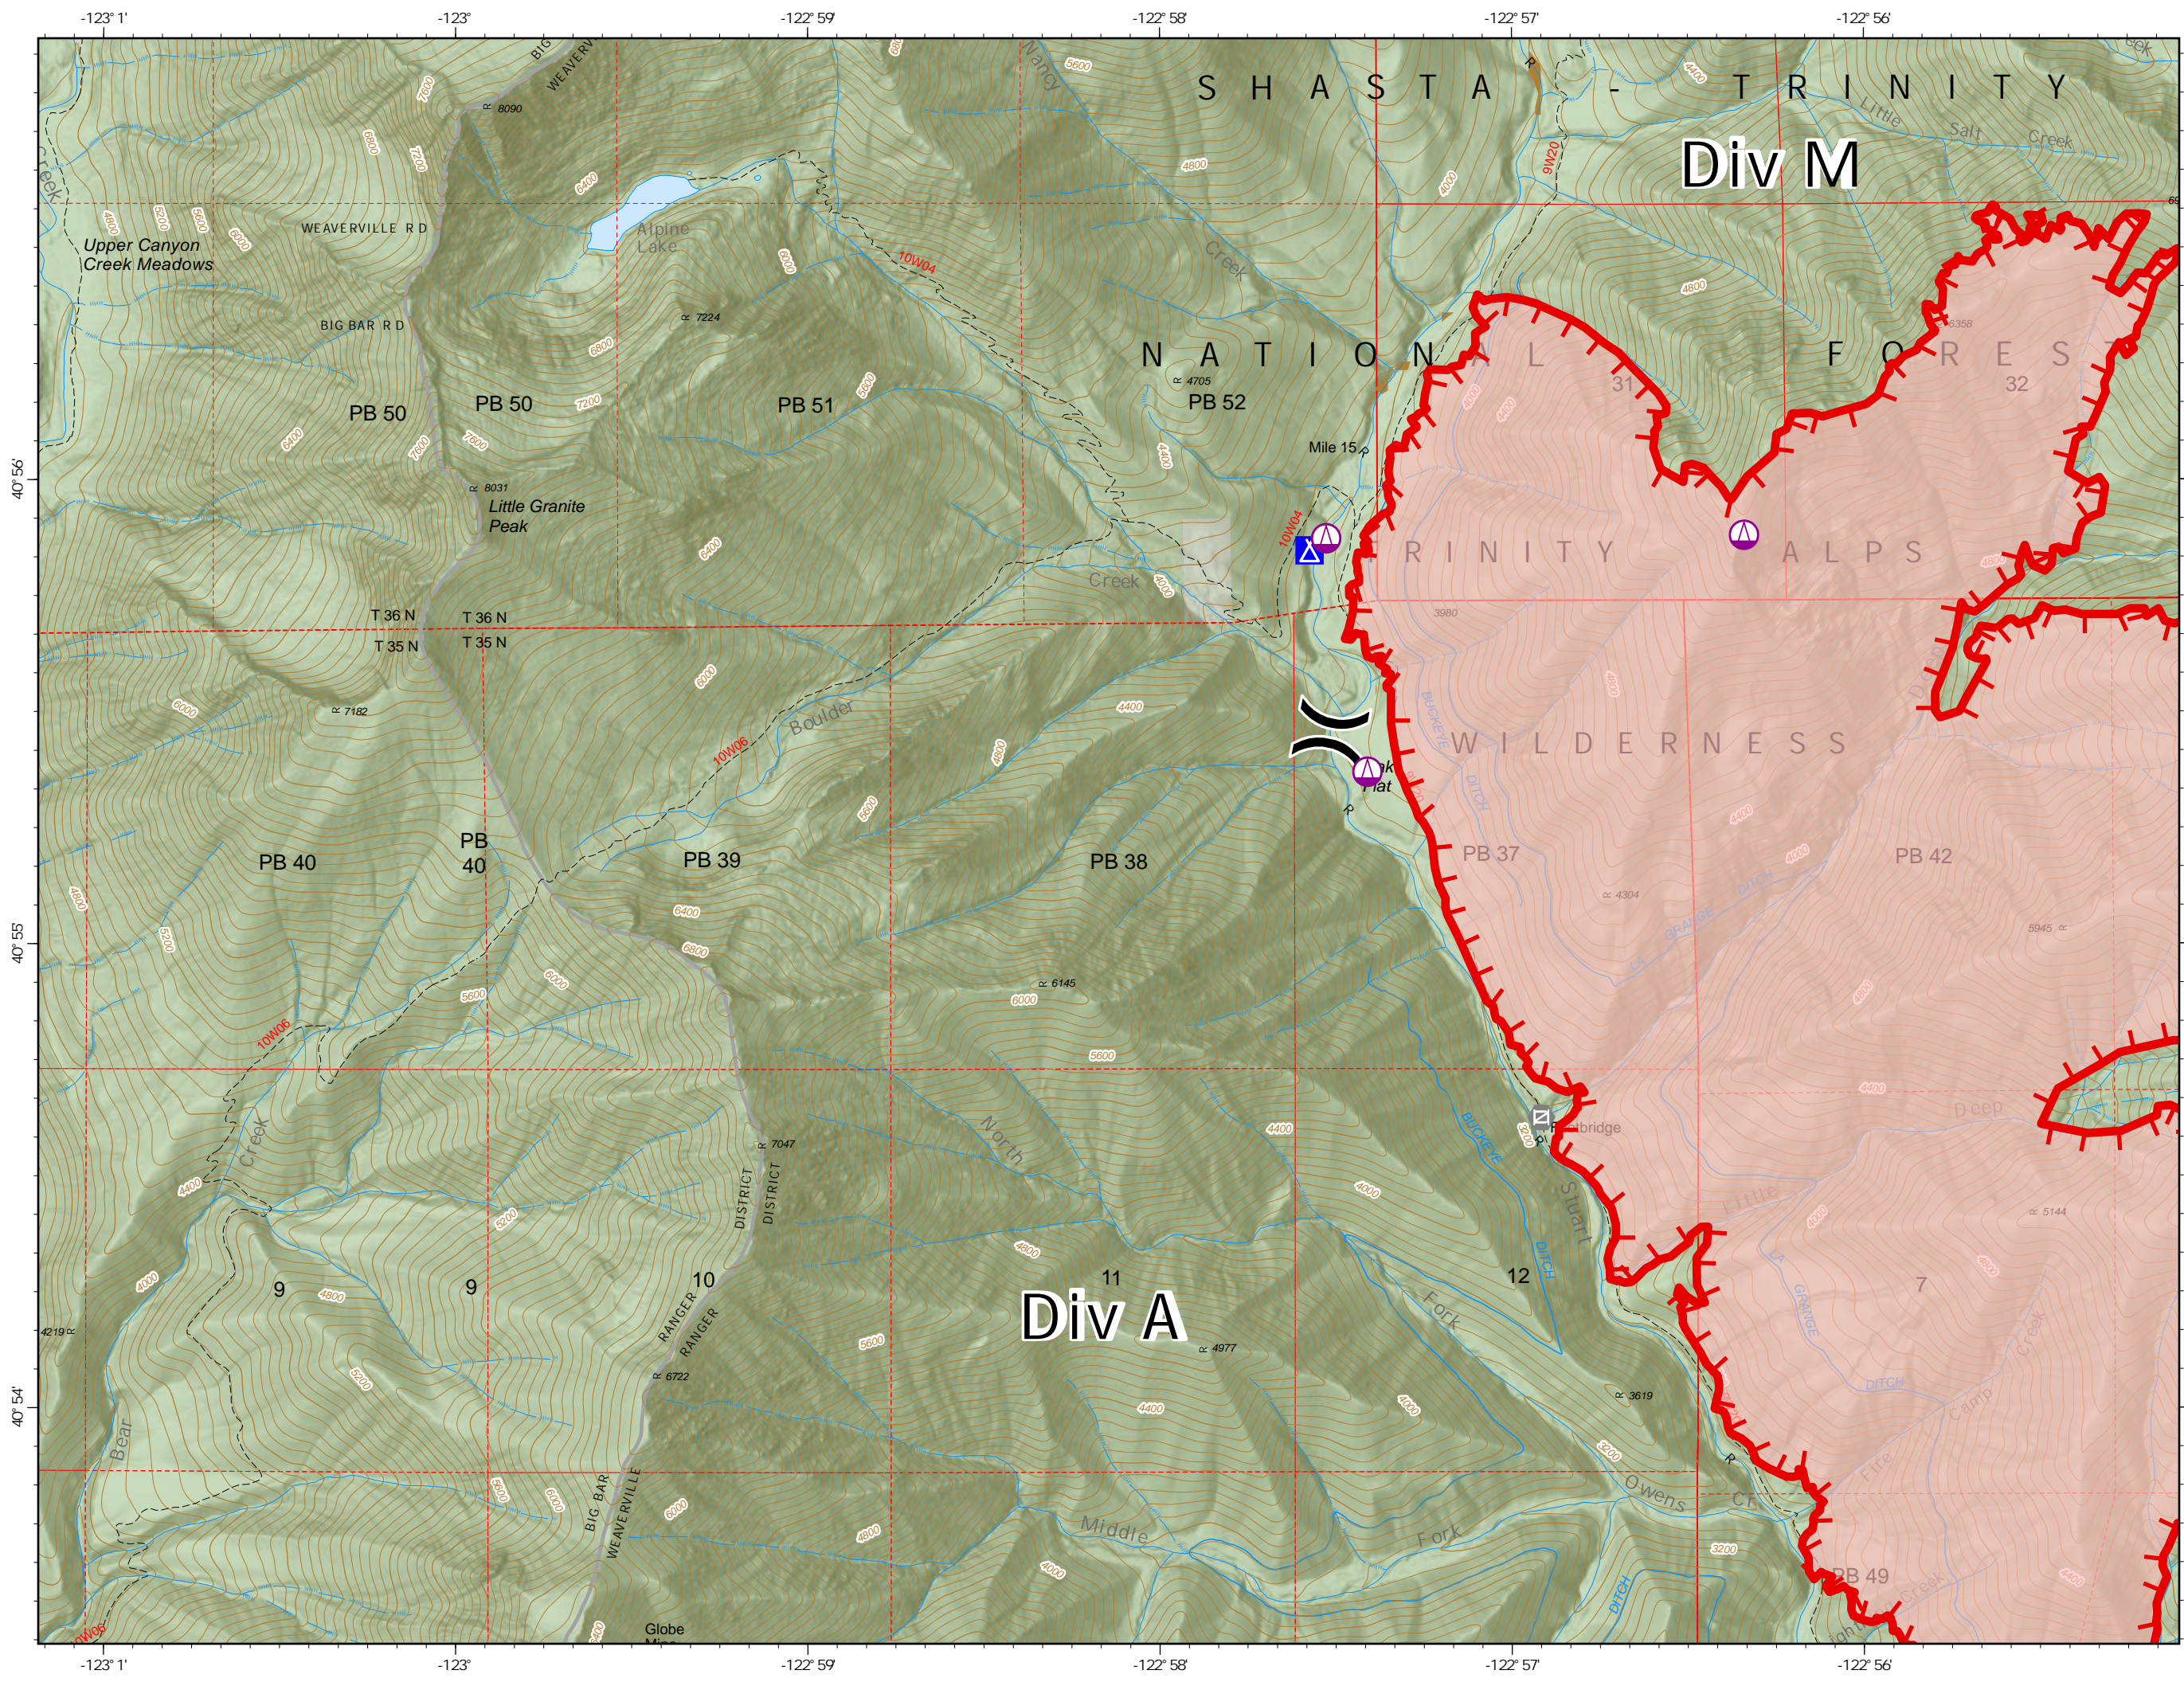

IAP Map Index

Deep Fire
CA-SHF-000973
August 21, 2023
3,662 acres

-  Sling Site
-  Division Break
-  Drop Point
-  Camp
-  Staging Area
-  Value at Risk
-  Gate
-  Bridge
-  Repeater
-  Uncontained
-  Completed Dozer Line
-  Planned Dozer Line

IAP Map

Deep Fire

CA-SHF-000973
August 21, 2023
3,662 acres

-  Sling Site
-  Gate

Page 1

1:24,000

Div M

IAP Map
Deep Fire
CA-SHF-000973
August 21, 2023
3,662 acres

-  Sling Site
-  Division Break
-  Camp
-  Gate
-  Uncontained
-  Wildfire Daily Fire Perimeter

Page 2

1:24,000

IAP Map

Deep Fire

CA-SHF-000973
August 21, 2023
3,662 acres

-  Division Break
-  Uncontained
-  Completed Dozer Line
-  Planned Dozer Line
-  Wildfire Daily Fire Perimeter

Page 3

1:24,000

IAP Map

Deep Fire

CA-SHF-000973

August 21, 2023

3,662 acres

- Division Break
- Drop Point
- Staging Area
- Value at Risk
- Gate
- Bridge
- Repeater
- Uncontained
- Completed Dozer Line
- Planned Dozer Line
- Wildfire Daily Fire Perimeter