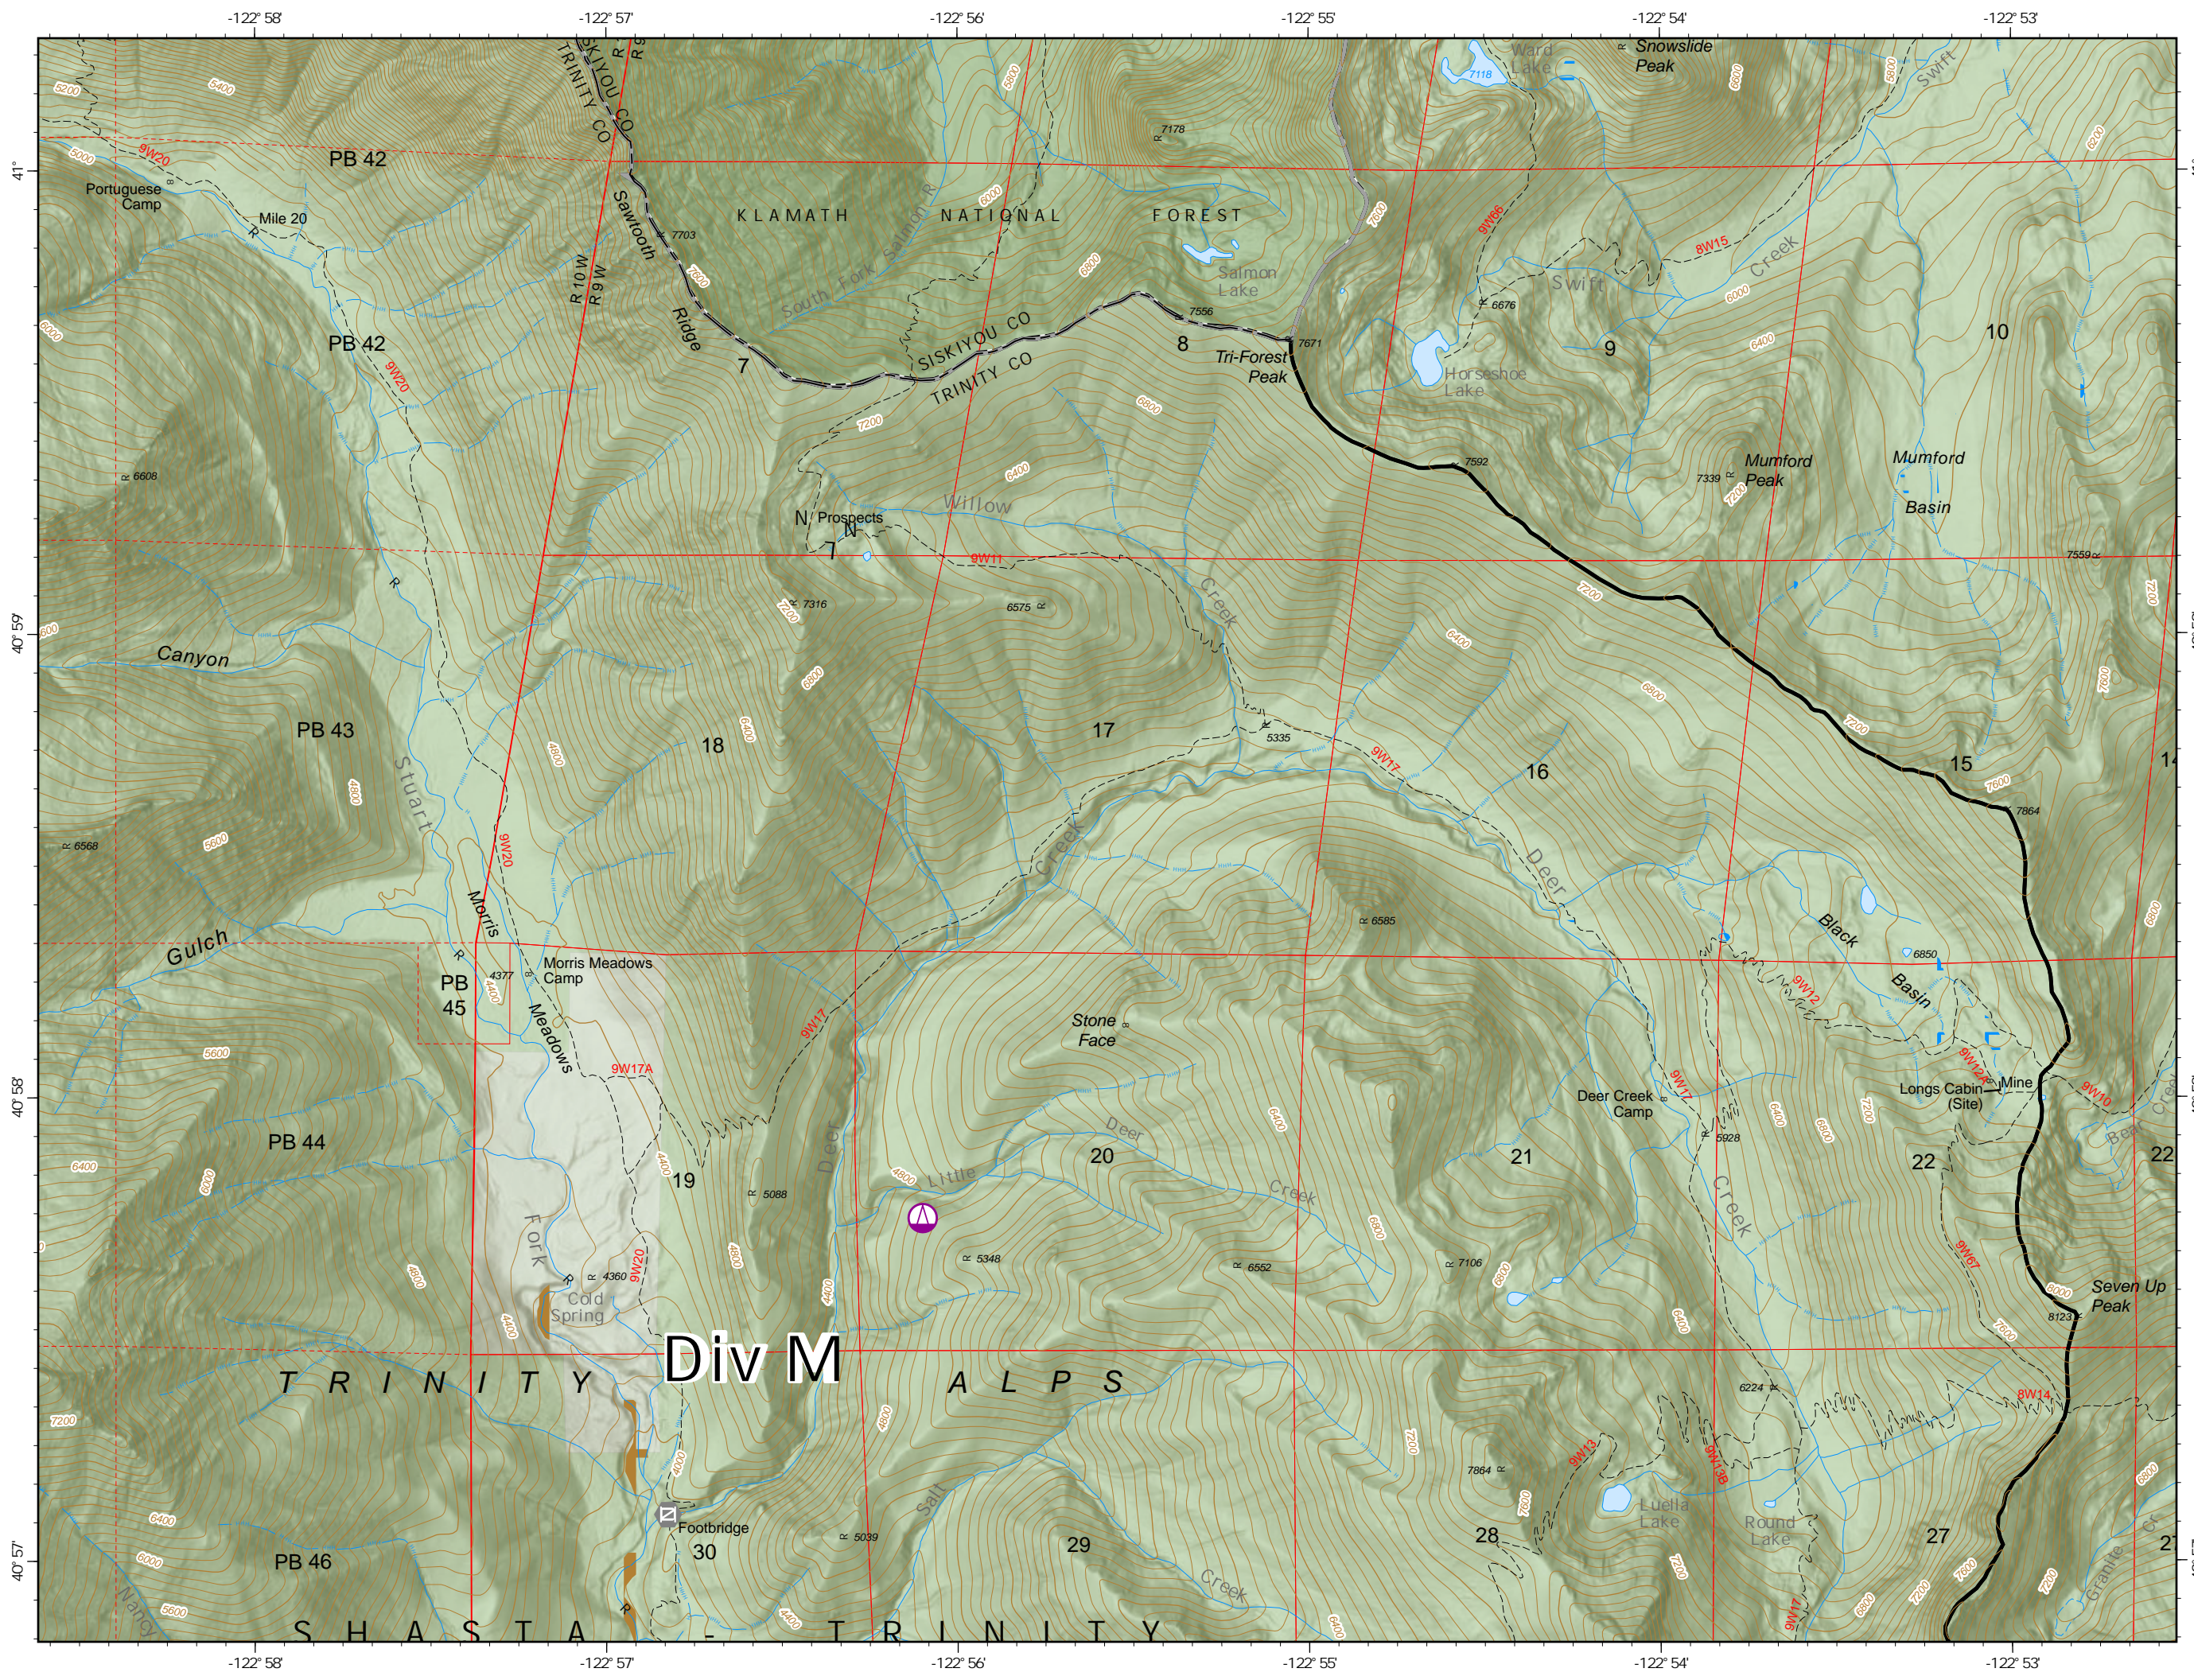

IAP Map Index

Deep Fire
CA-SHF-000973
August 21, 2023
3,662 acres

-  Sling Site
-  Division Break
-  Drop Point
-  Camp
-  Staging Area
-  Value at Risk
-  Gate
-  Bridge
-  Repeater
-  Uncontained
-  Completed Dozer Line
-  Planned Dozer Line

IAP Map

Deep Fire

CA-SHF-000973
August 21, 2023
3,662 acres

-  Sling Site
-  Gate

Page 1

1:24,000

Div M

IAP Map
Deep Fire
CA-SHF-000973
August 21, 2023
3,662 acres

-  Sling Site
-  Division Break
-  Camp
-  Gate
-  Uncontained
-  Wildfire Daily Fire Perimeter

Page 2

1:24,000

IAP Map

Deep Fire

CA-SHF-000973
August 21, 2023
3,662 acres

-  Division Break
-  Uncontained
-  Completed Dozer Line
-  Planned Dozer Line
-  Wildfire Daily Fire Perimeter

Page 3

1:24,000

IAP Map

Deep Fire

CA-SHF-000973

August 21, 2023

3,662 acres

- Division Break
- Drop Point
- Staging Area
- Value at Risk
- Gate
- Bridge
- Repeater
- Uncontained
- Completed Dozer Line
- Planned Dozer Line
- Wildfire Daily Fire Perimeter