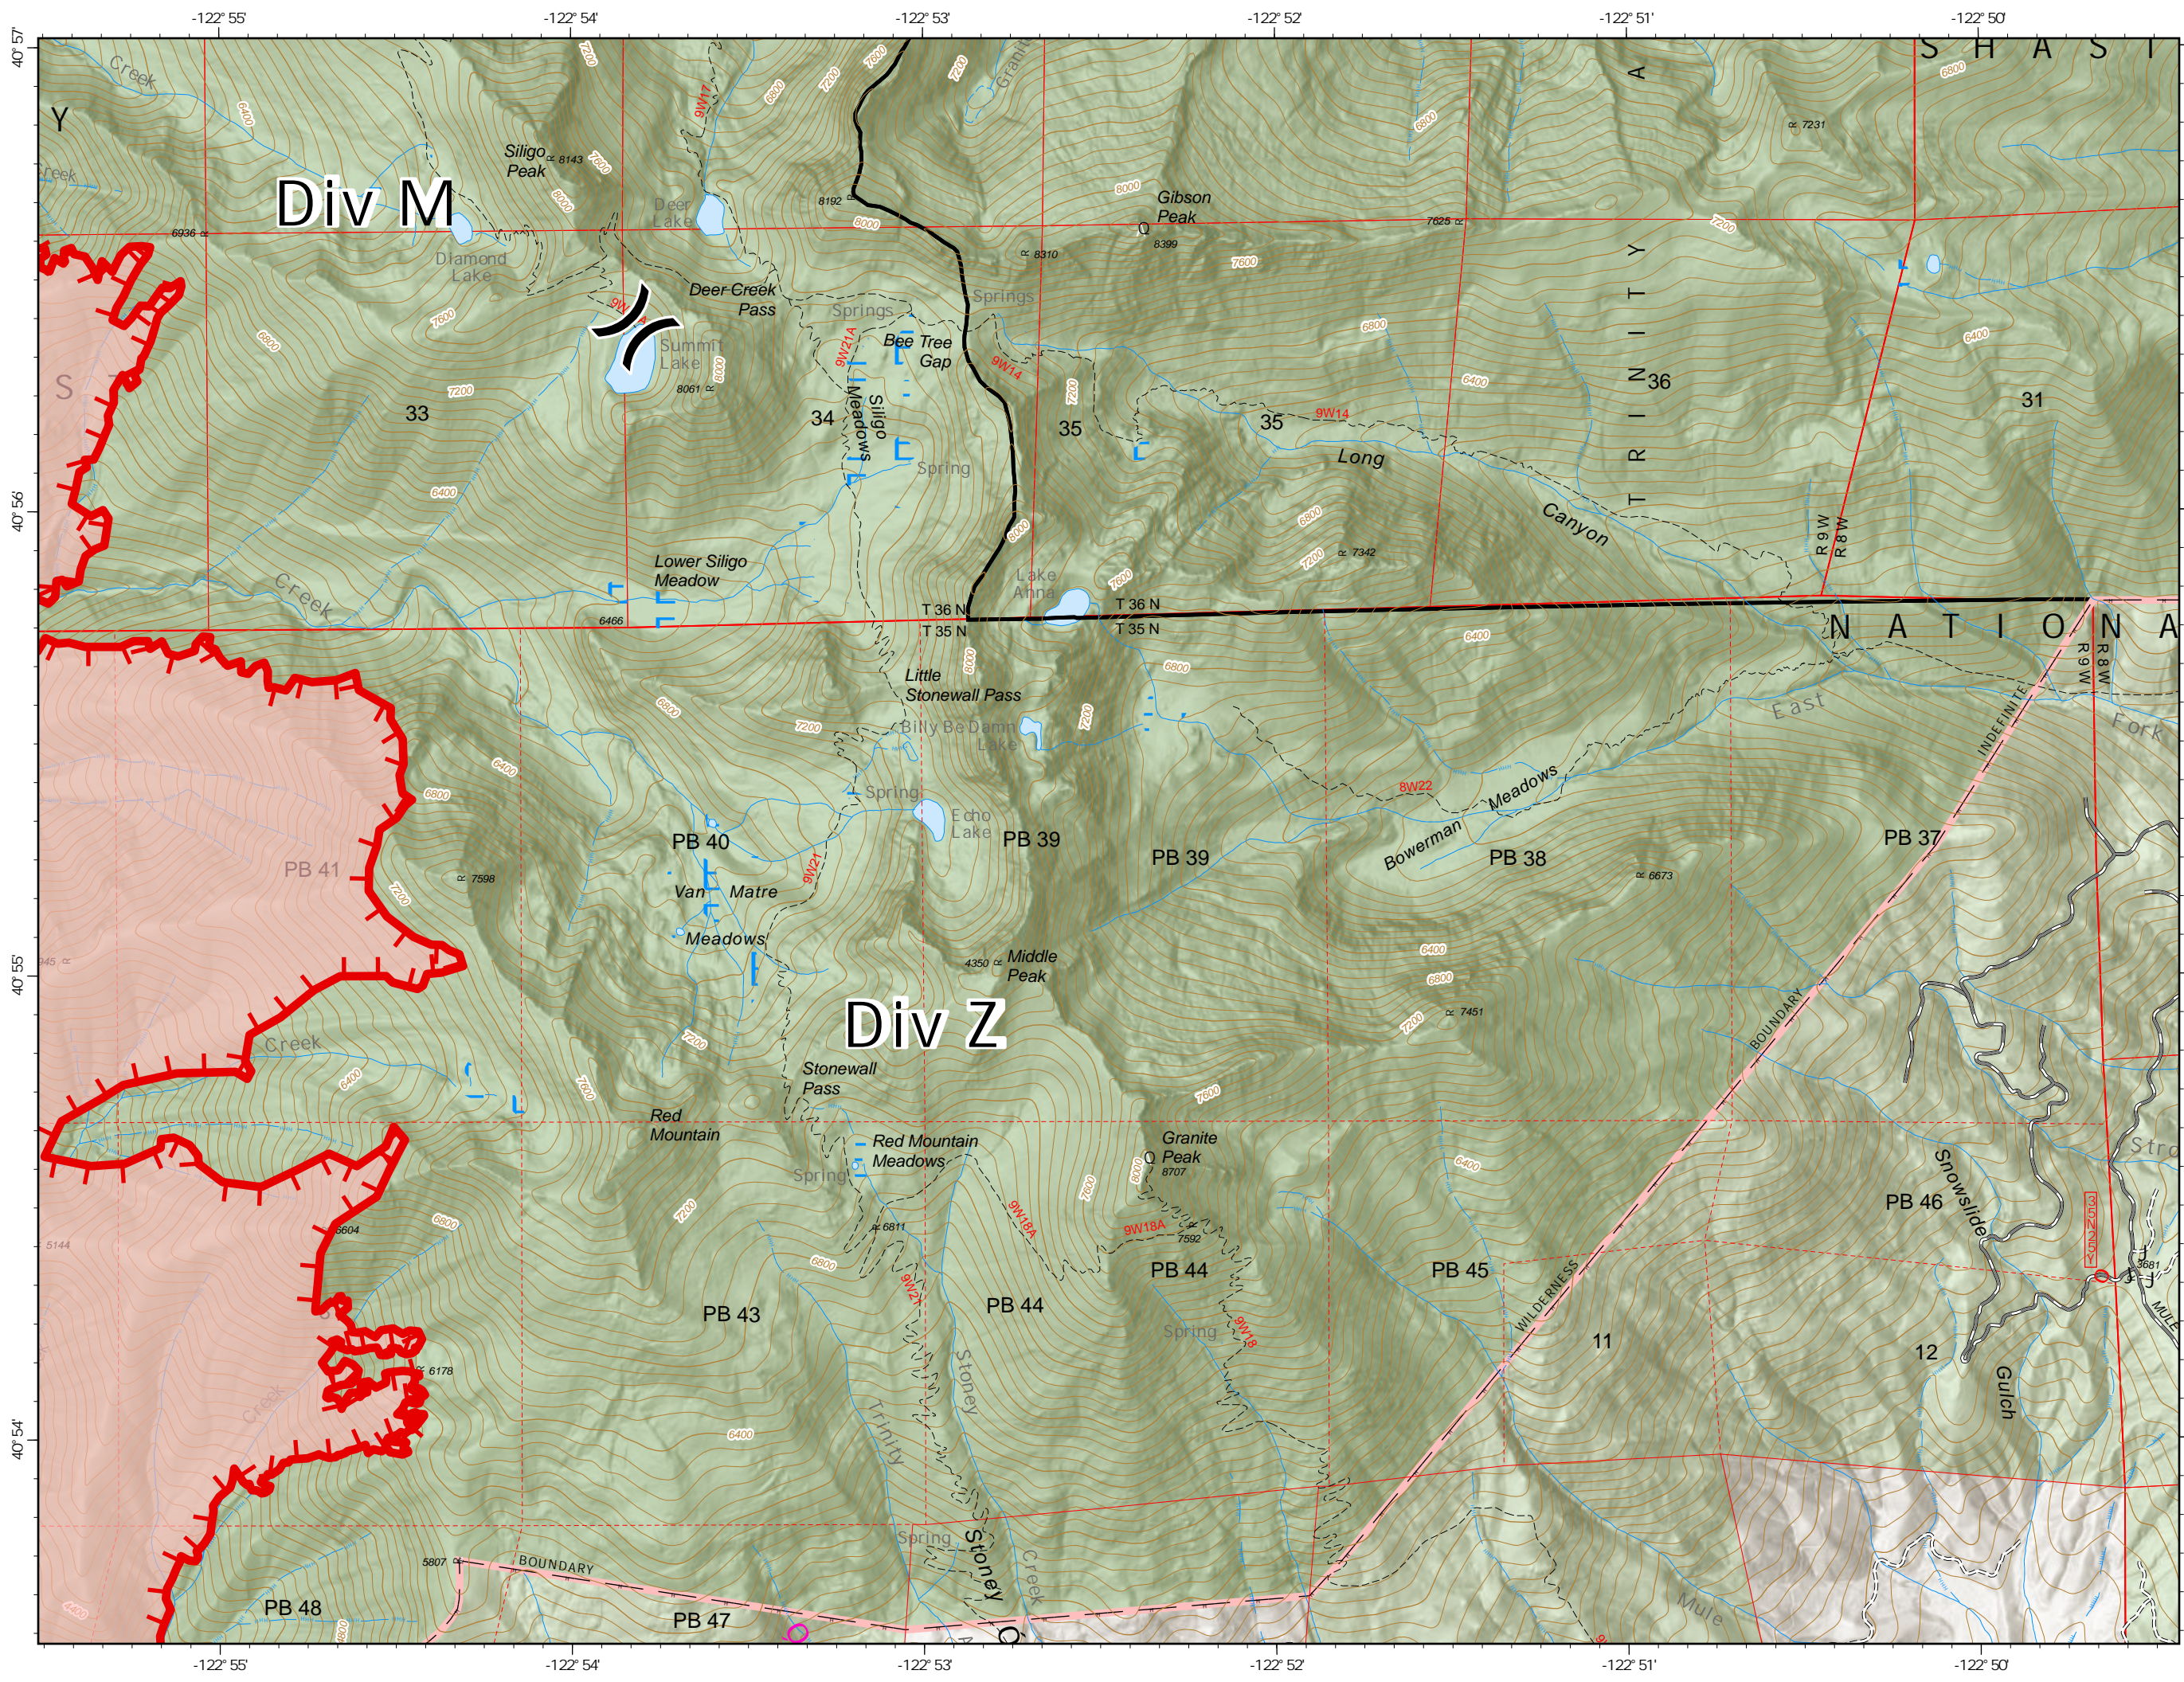

IAP Map Index

Deep Fire
CA-SHF-000973
August 21, 2023
3,662 acres

-  Sling Site
-  Division Break
-  Drop Point
-  Camp
-  Staging Area
-  Value at Risk
-  Gate
-  Bridge
-  Repeater
-  Uncontained
-  Completed Dozer Line
-  Planned Dozer Line

IAP Map

Deep Fire

CA-SHF-000973
August 21, 2023
3,662 acres

-  Sling Site
-  Gate

Page 1

1:24,000

Div M

IAP Map
Deep Fire
CA-SHF-000973
August 21, 2023
3,662 acres

-  Sling Site
-  Division Break
-  Camp
-  Gate
-  Uncontained
-  Wildfire Daily Fire Perimeter

Page 2

1:24,000

IAP Map

Deep Fire

CA-SHF-000973
August 21, 2023
3,662 acres

-  Division Break
-  Uncontained
-  Completed Dozer Line
-  Planned Dozer Line
-  Wildfire Daily Fire Perimeter

Page 3

1:24,000

IAP Map

Deep Fire

CA-SHF-000973

August 21, 2023

3,662 acres

- Division Break
- Drop Point
- Staging Area
- Value at Risk
- Gate
- Bridge
- Repeater
- Uncontained
- Completed Dozer Line
- Planned Dozer Line
- Wildfire Daily Fire Perimeter