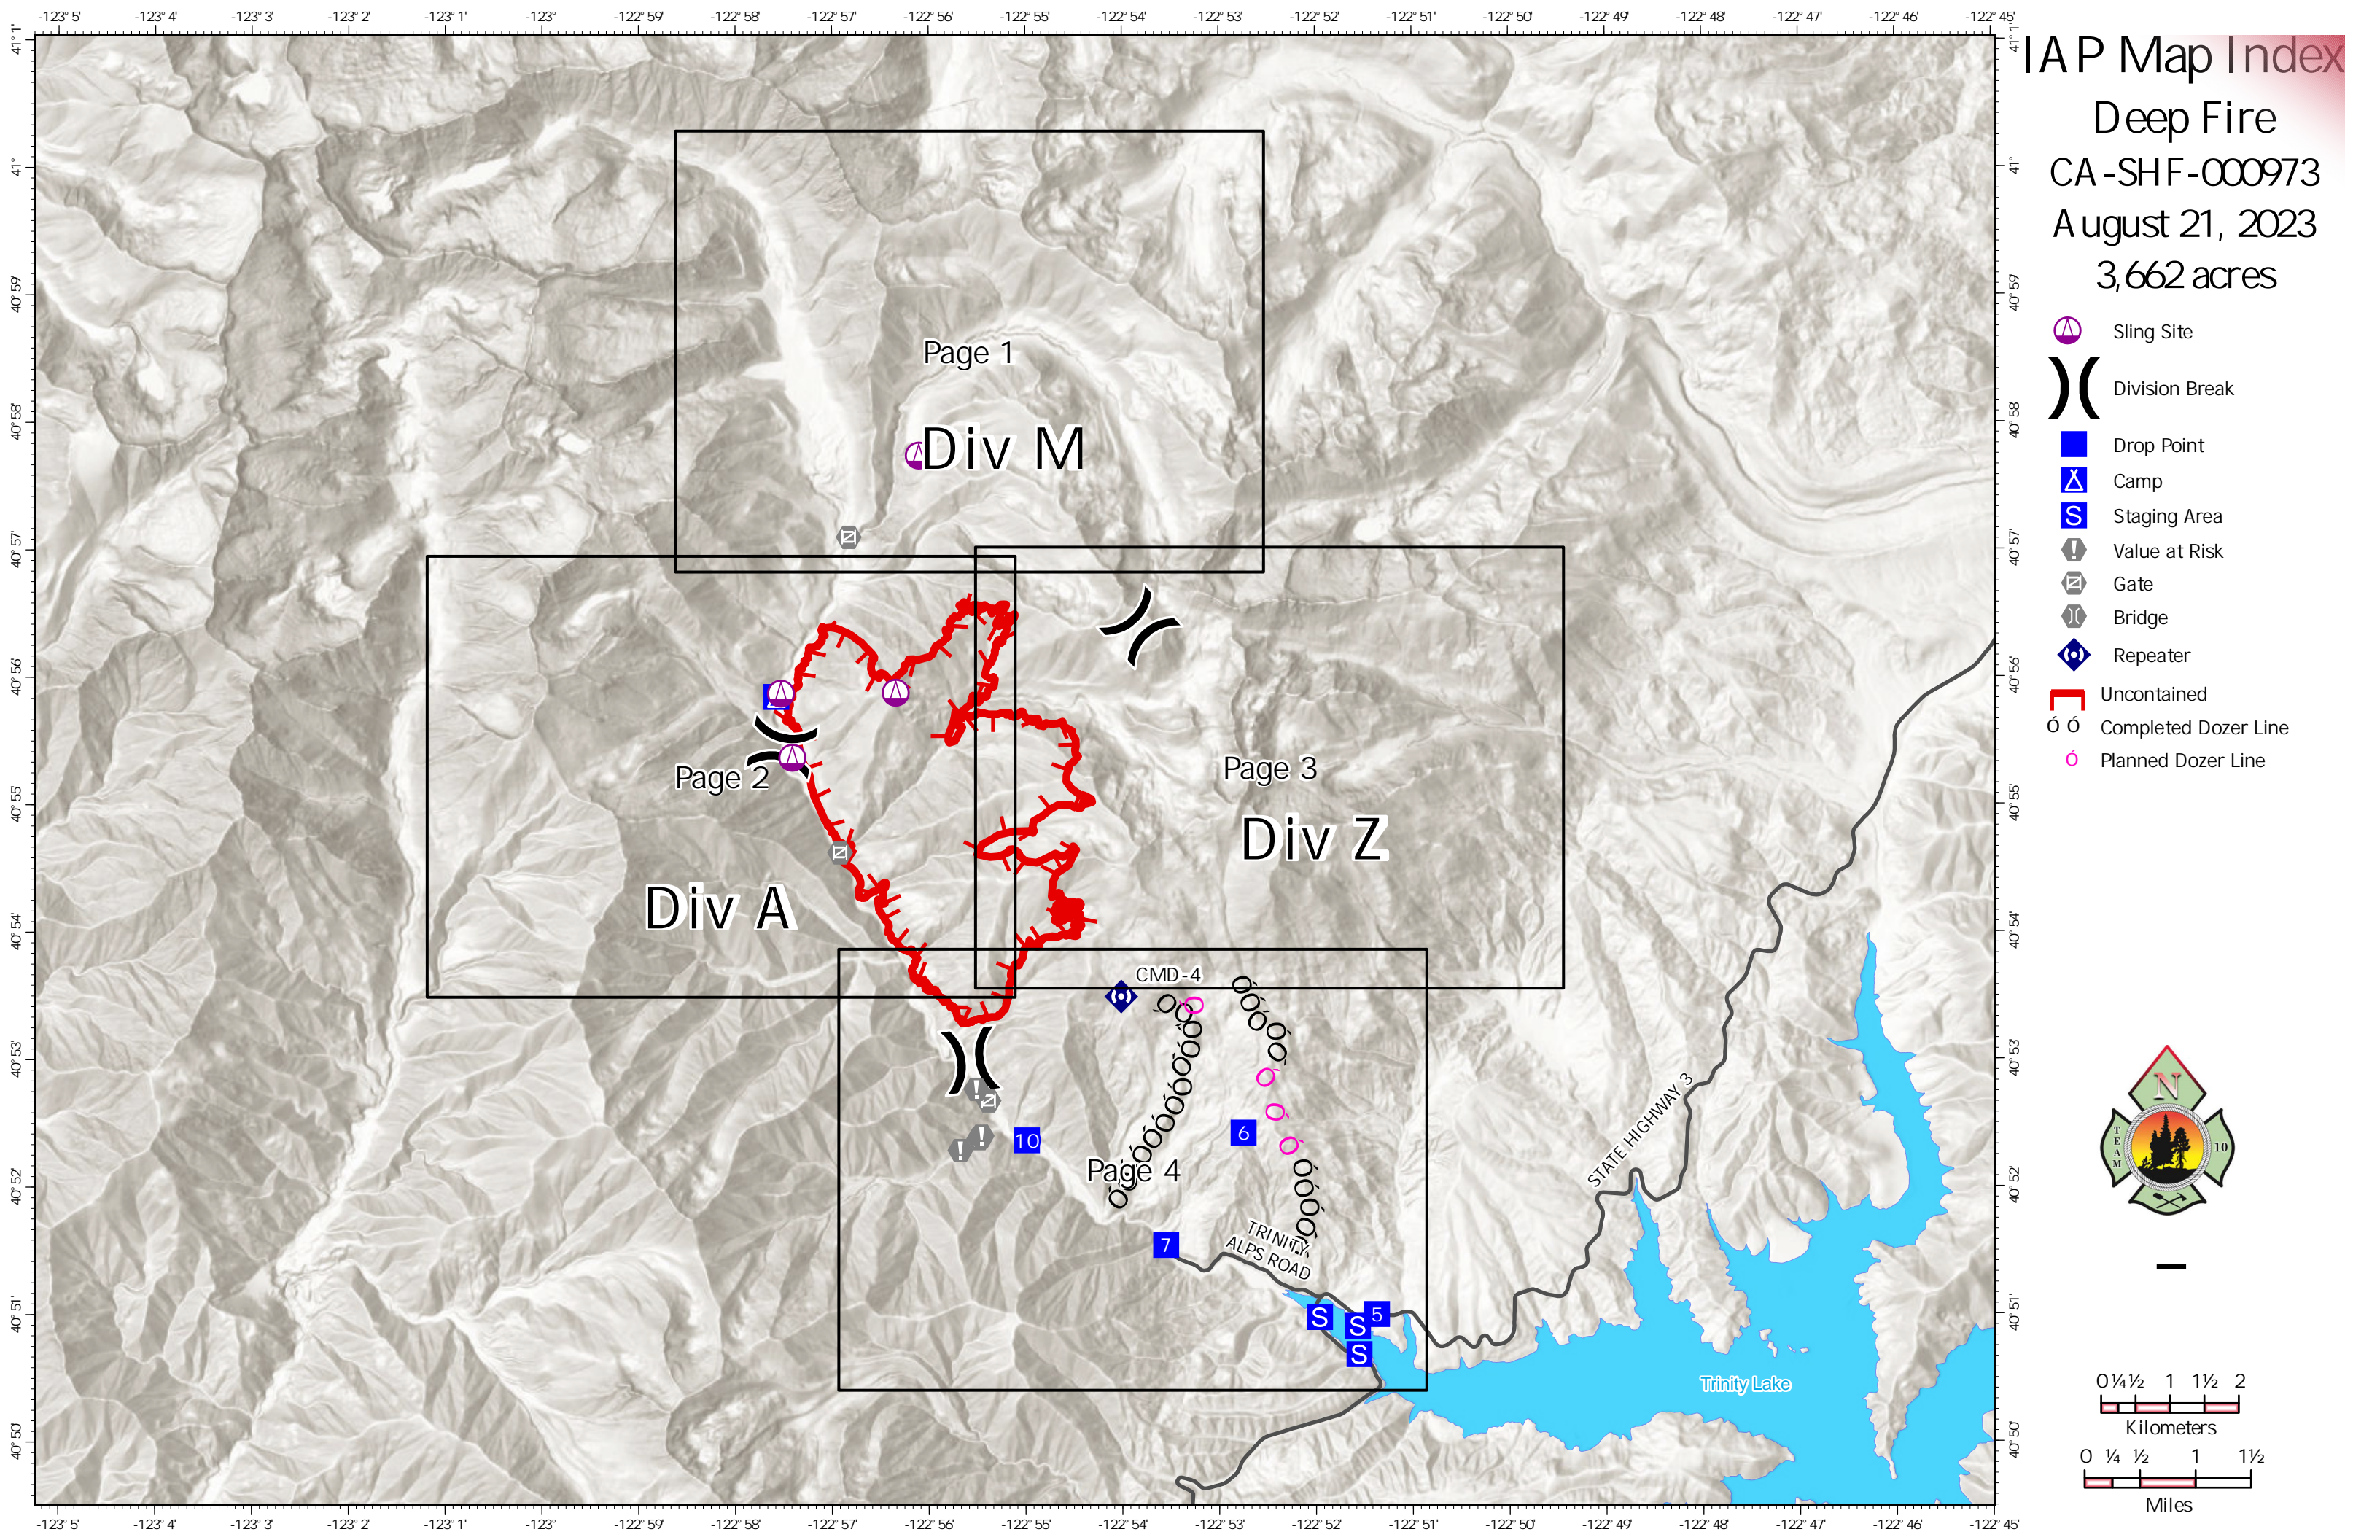

IAP Map Index

Deep Fire
CA-SHF-000973
August 21, 2023
3,662 acres

-  Sling Site
-  Division Break
-  Drop Point
-  Camp
-  Staging Area
-  Value at Risk
-  Gate
-  Bridge
-  Repeater
-  Uncontained
-  Completed Dozer Line
-  Planned Dozer Line

IAP Map

Deep Fire

CA-SHF-000973
August 21, 2023
3,662 acres

-  Sling Site
-  Gate

Page 1

1:24,000

Div M

IAP Map
Deep Fire
CA-SHF-000973
August 21, 2023
3,662 acres

-  Sling Site
-  Division Break
-  Camp
-  Gate
-  Uncontained
-  Wildfire Daily Fire Perimeter

Page 2

1:24,000

IAP Map

Deep Fire

CA-SHF-000973
August 21, 2023
3,662 acres

-  Division Break
-  Uncontained
-  Completed Dozer Line
-  Planned Dozer Line
-  Wildfire Daily Fire Perimeter

Page 3

1:24,000

IAP Map

Deep Fire

CA-SHF-000973

August 21, 2023

3,662 acres

- Division Break
- Drop Point
- Staging Area
- Value at Risk
- Gate
- Bridge
- Repeater
- Uncontained
- Completed Dozer Line
- Planned Dozer Line
- Wildfire Daily Fire Perimeter