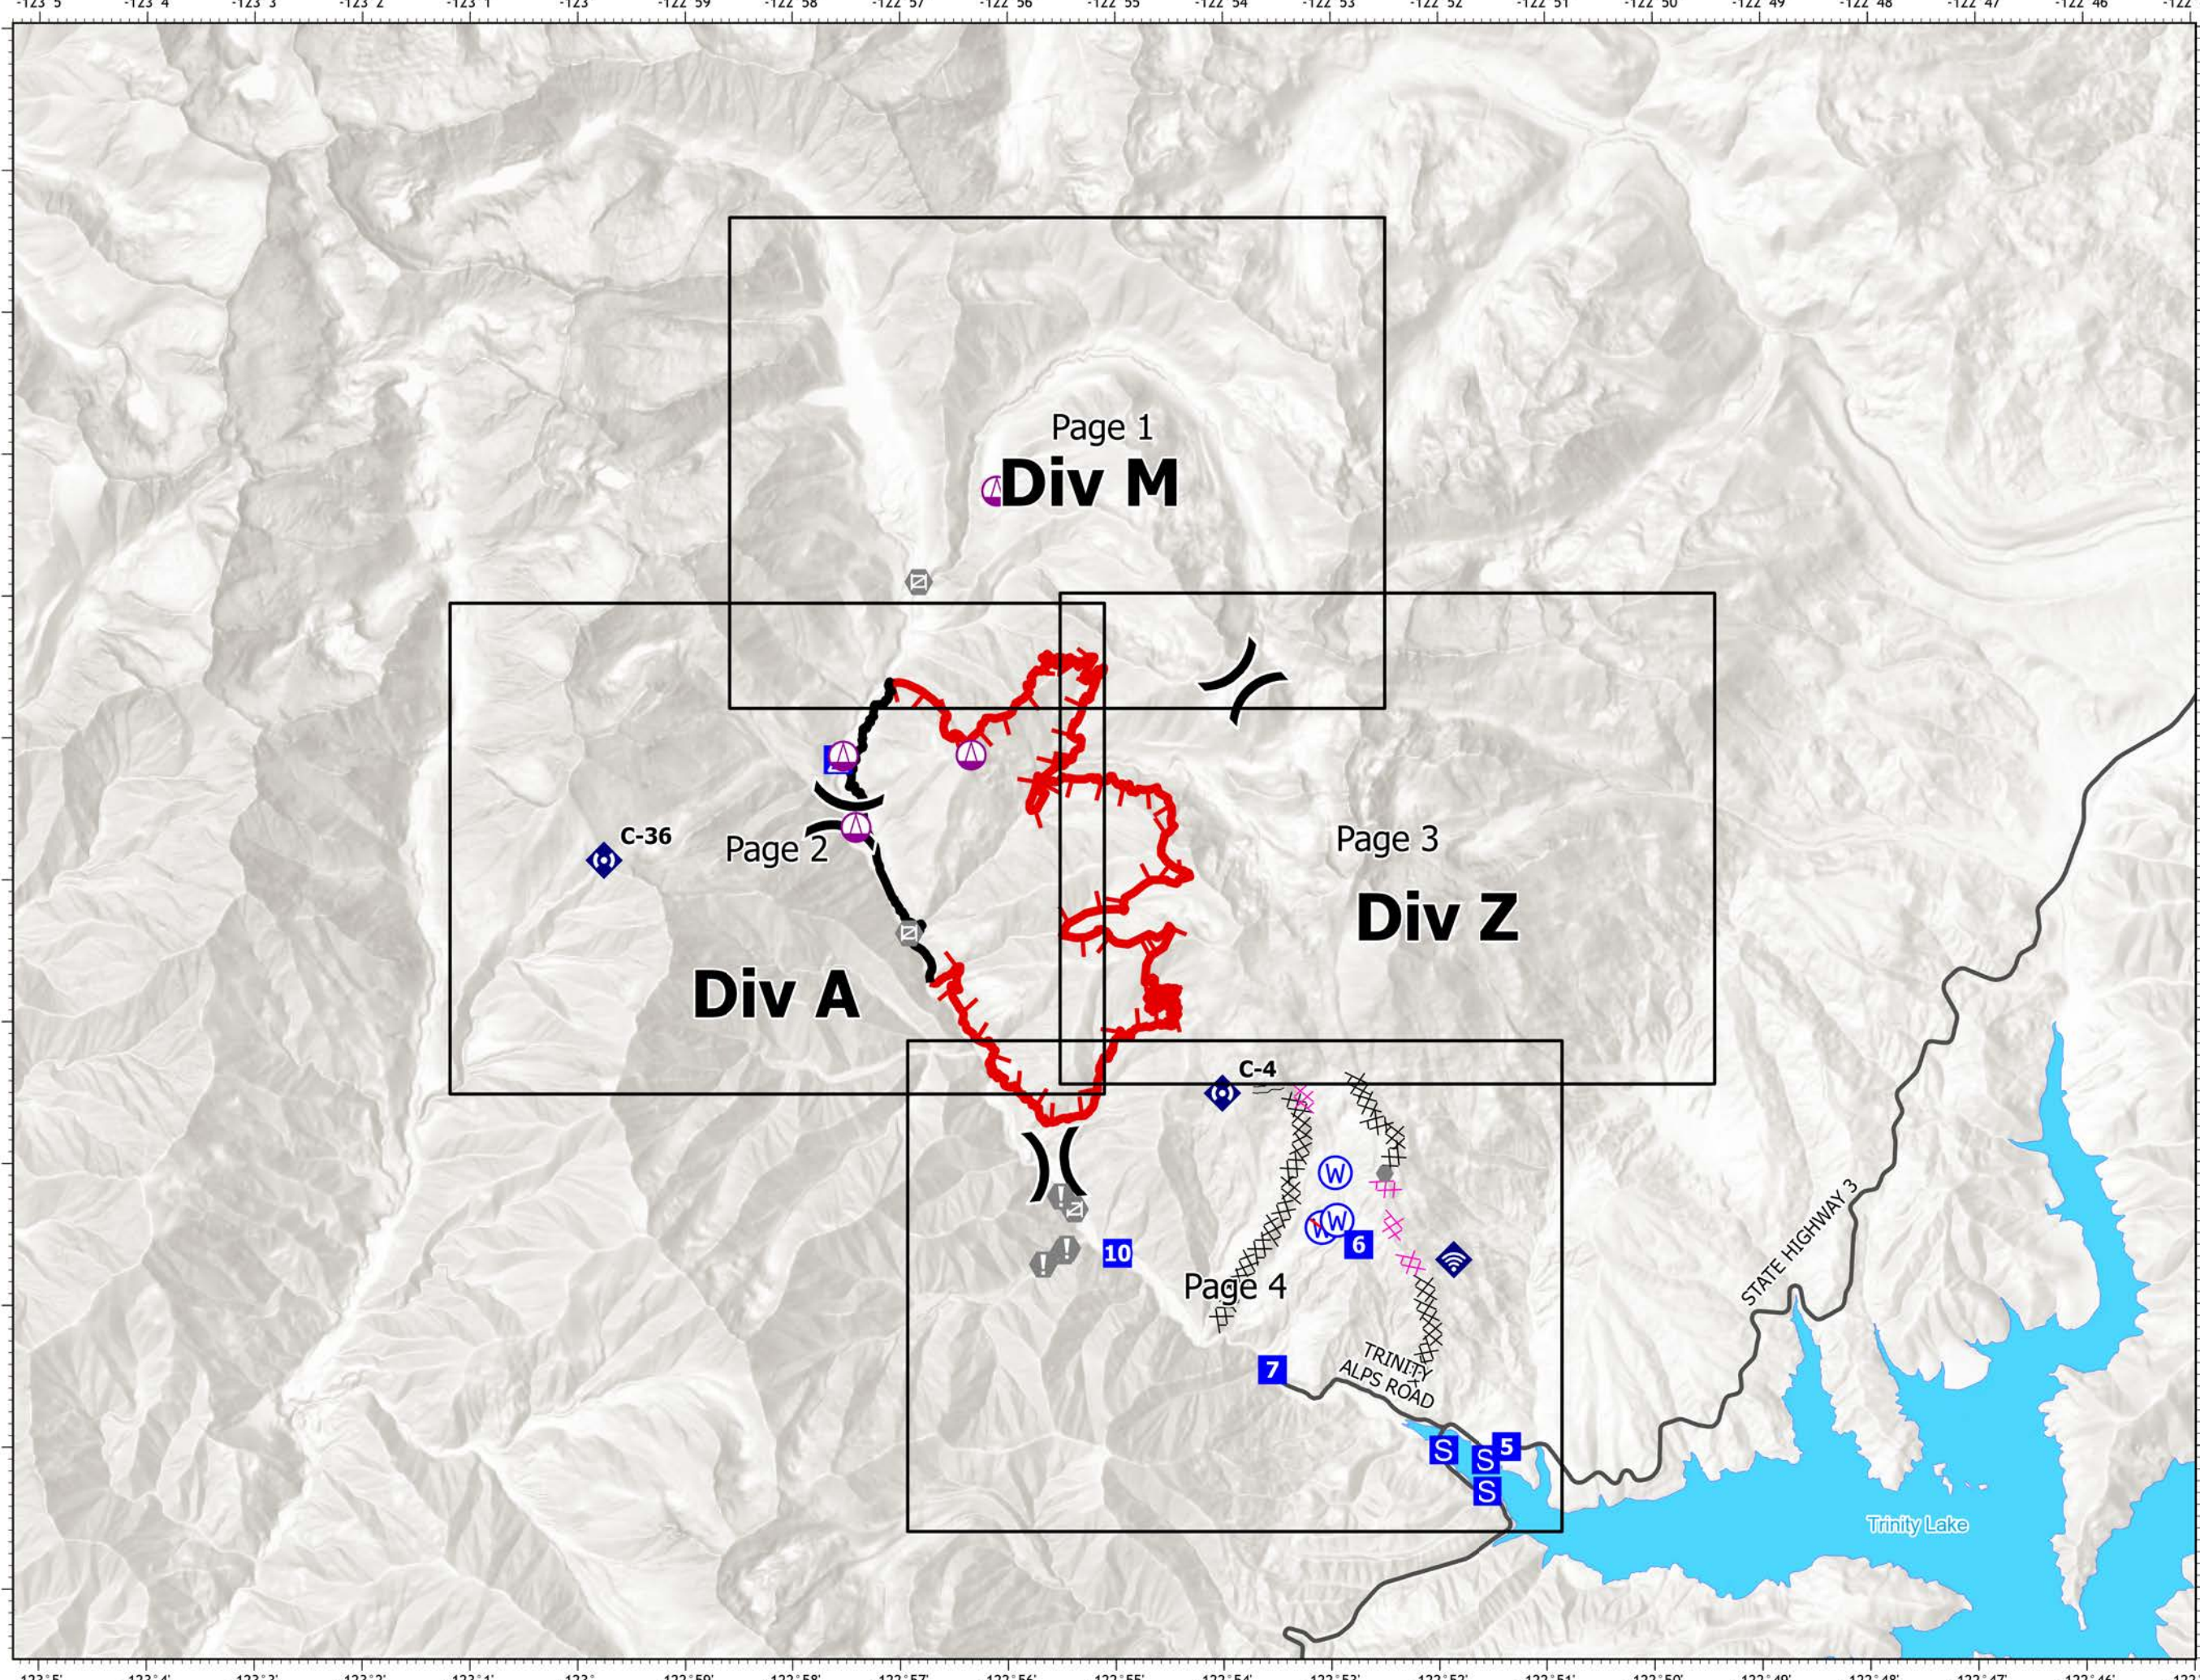

# IAP Map Index

**Deep Fire**  
CA-SHF-000973  
August 22, 2023  
3,662 acres

- Sling Site
- Division Break
- Drop Point
- Camp
- Staging Area
- Value at Risk
- Other
- Gate
- Bridge
- Internet Access
- Repeater
- Water Source
- Restricted Water Source
- Contained
- Uncontained
- Completed Dozer Line
- Planned Dozer Line
- Access or Improved Road

# IAP Map