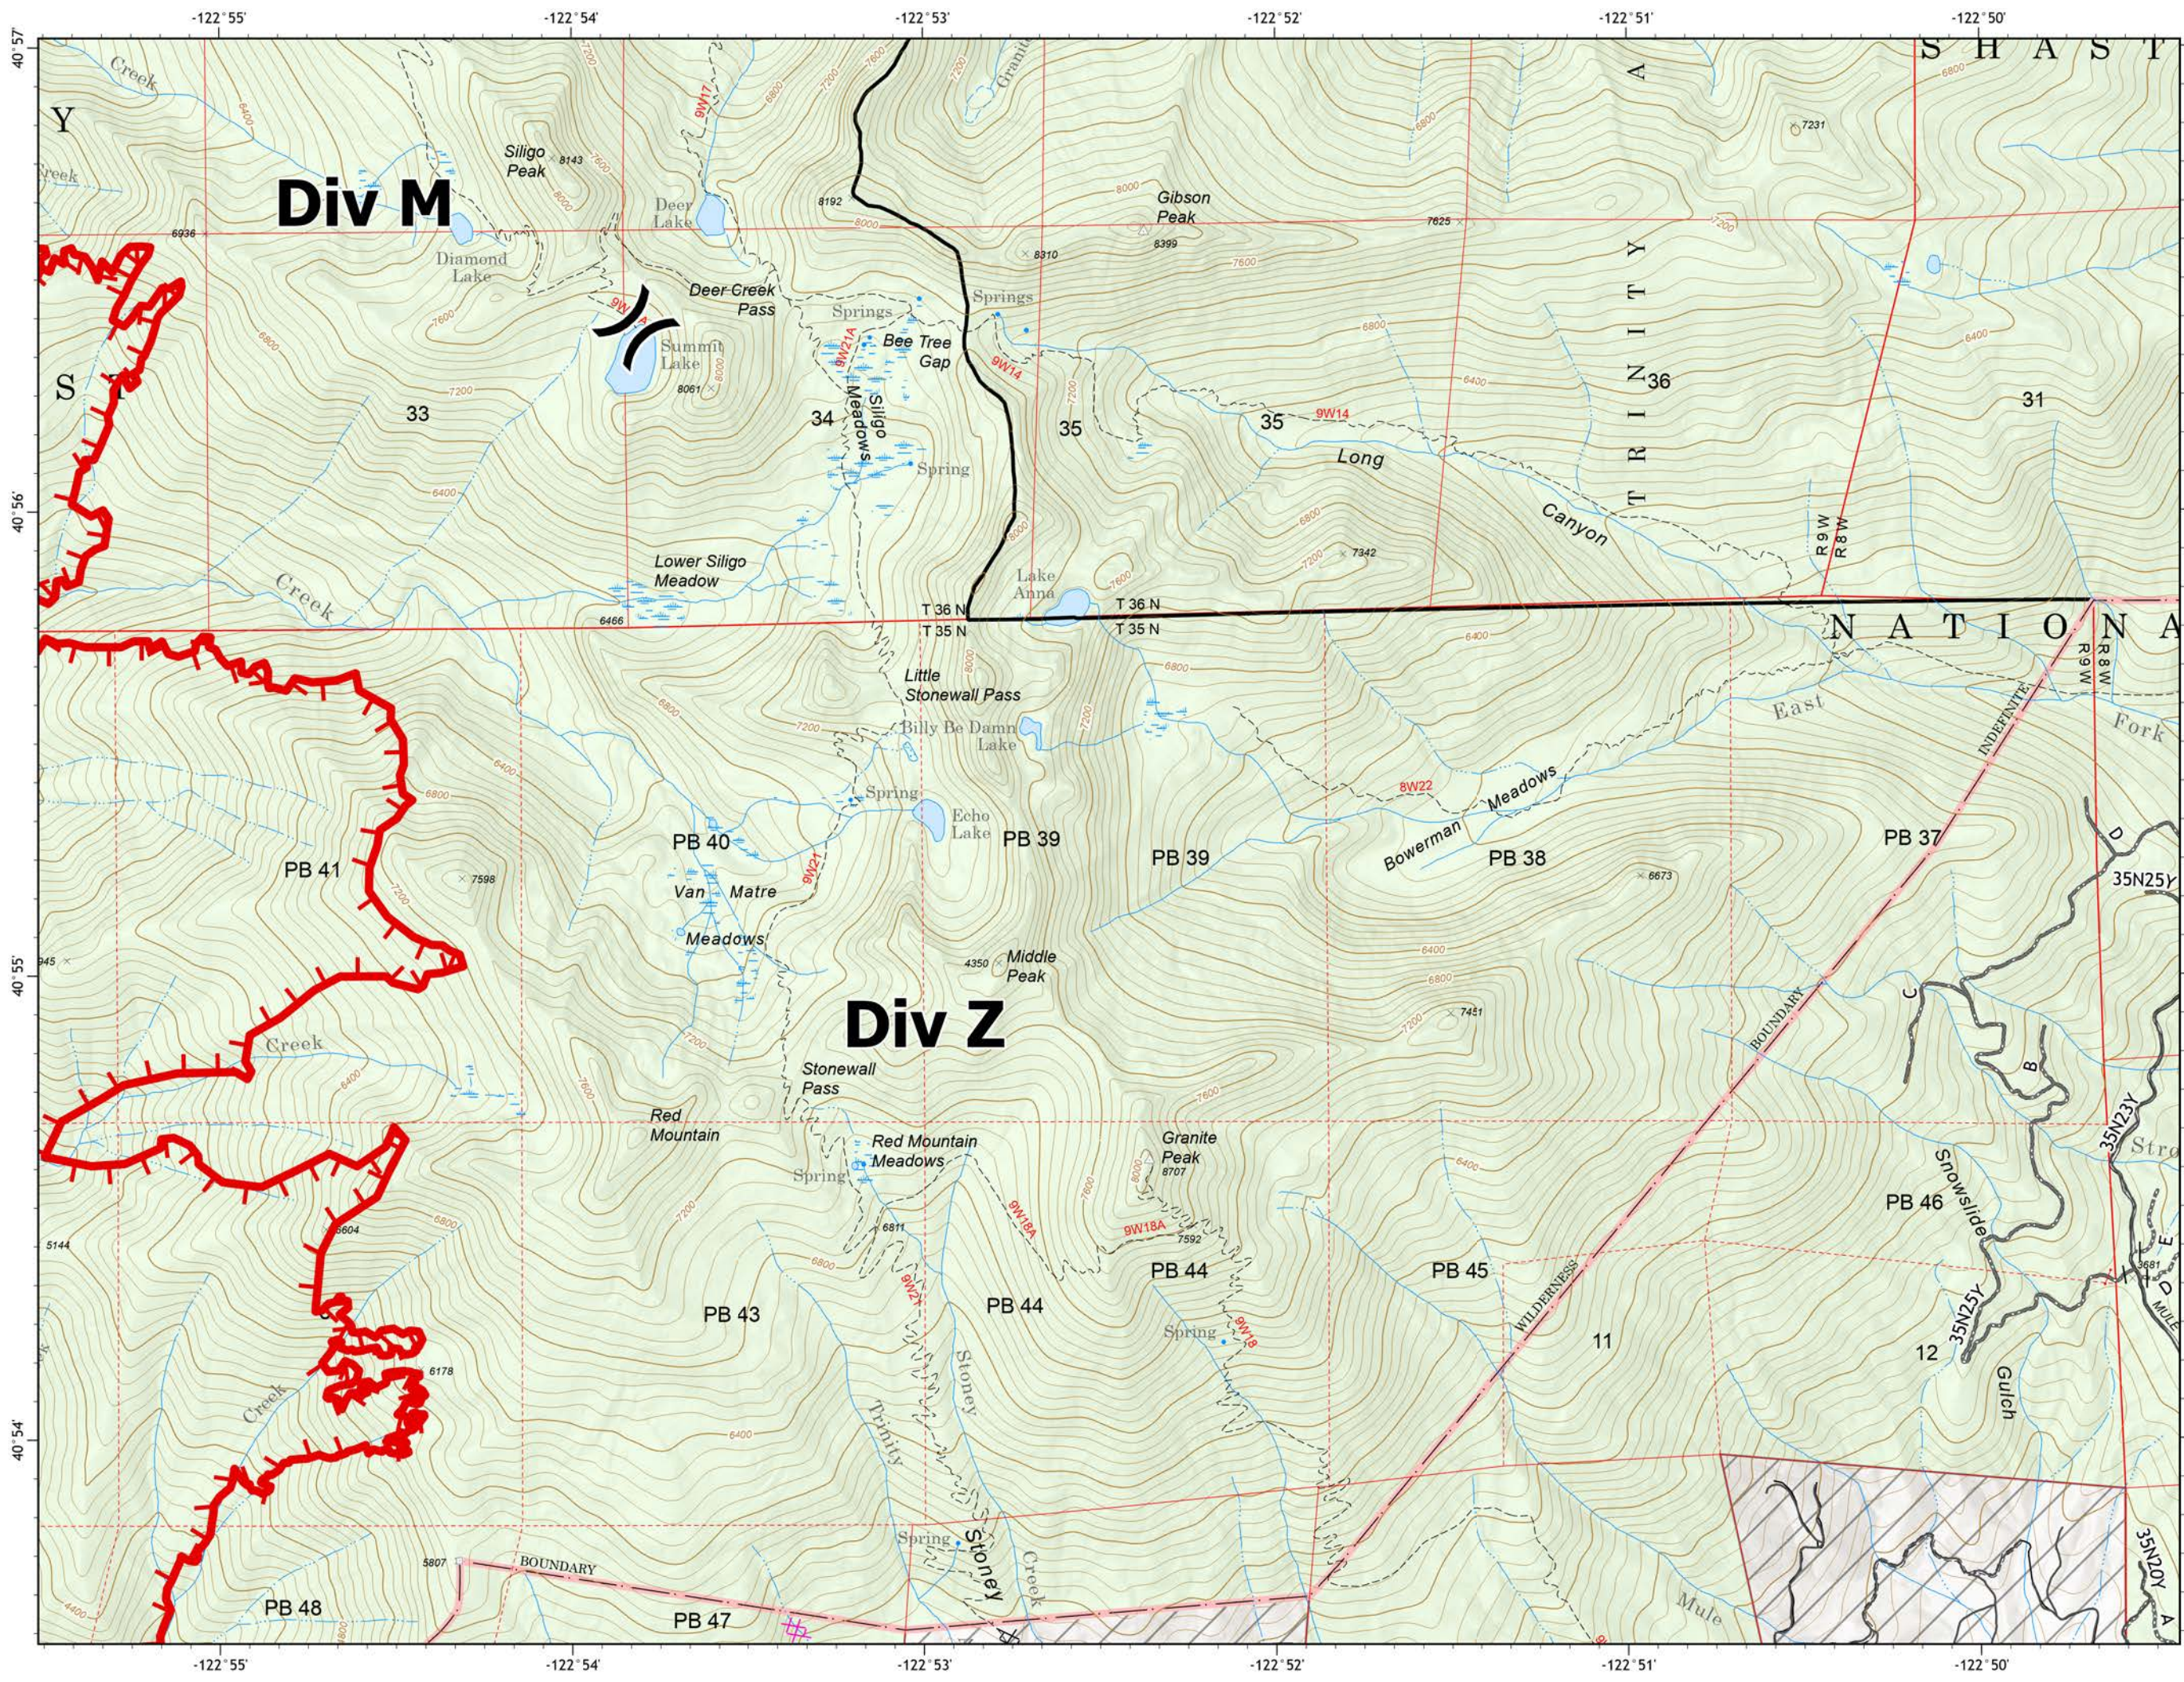

# IAP Map Index

**Deep Fire**  
CA-SHF-000973  
August 22, 2023  
3,662 acres

- Sling Site
- Division Break
- Drop Point
- Camp
- Staging Area
- Value at Risk
- Other
- Gate
- Bridge
- Internet Access
- Repeater
- Water Source
- Restricted Water Source
- Contained
- Uncontained
- Completed Dozer Line
- Planned Dozer Line
- Access or Improved Road

# IAP Map

## Deep Fire

CA-SHF-000973  
August 22, 2023  
3,662 acres

- Division Break
- Completed Dozer Line
- Planned Dozer Line
- Uncontained
- USDA FOREST SERVICE
- NON-FS
- Private Timberlands

Page 3

0 0.25 0.5 Miles