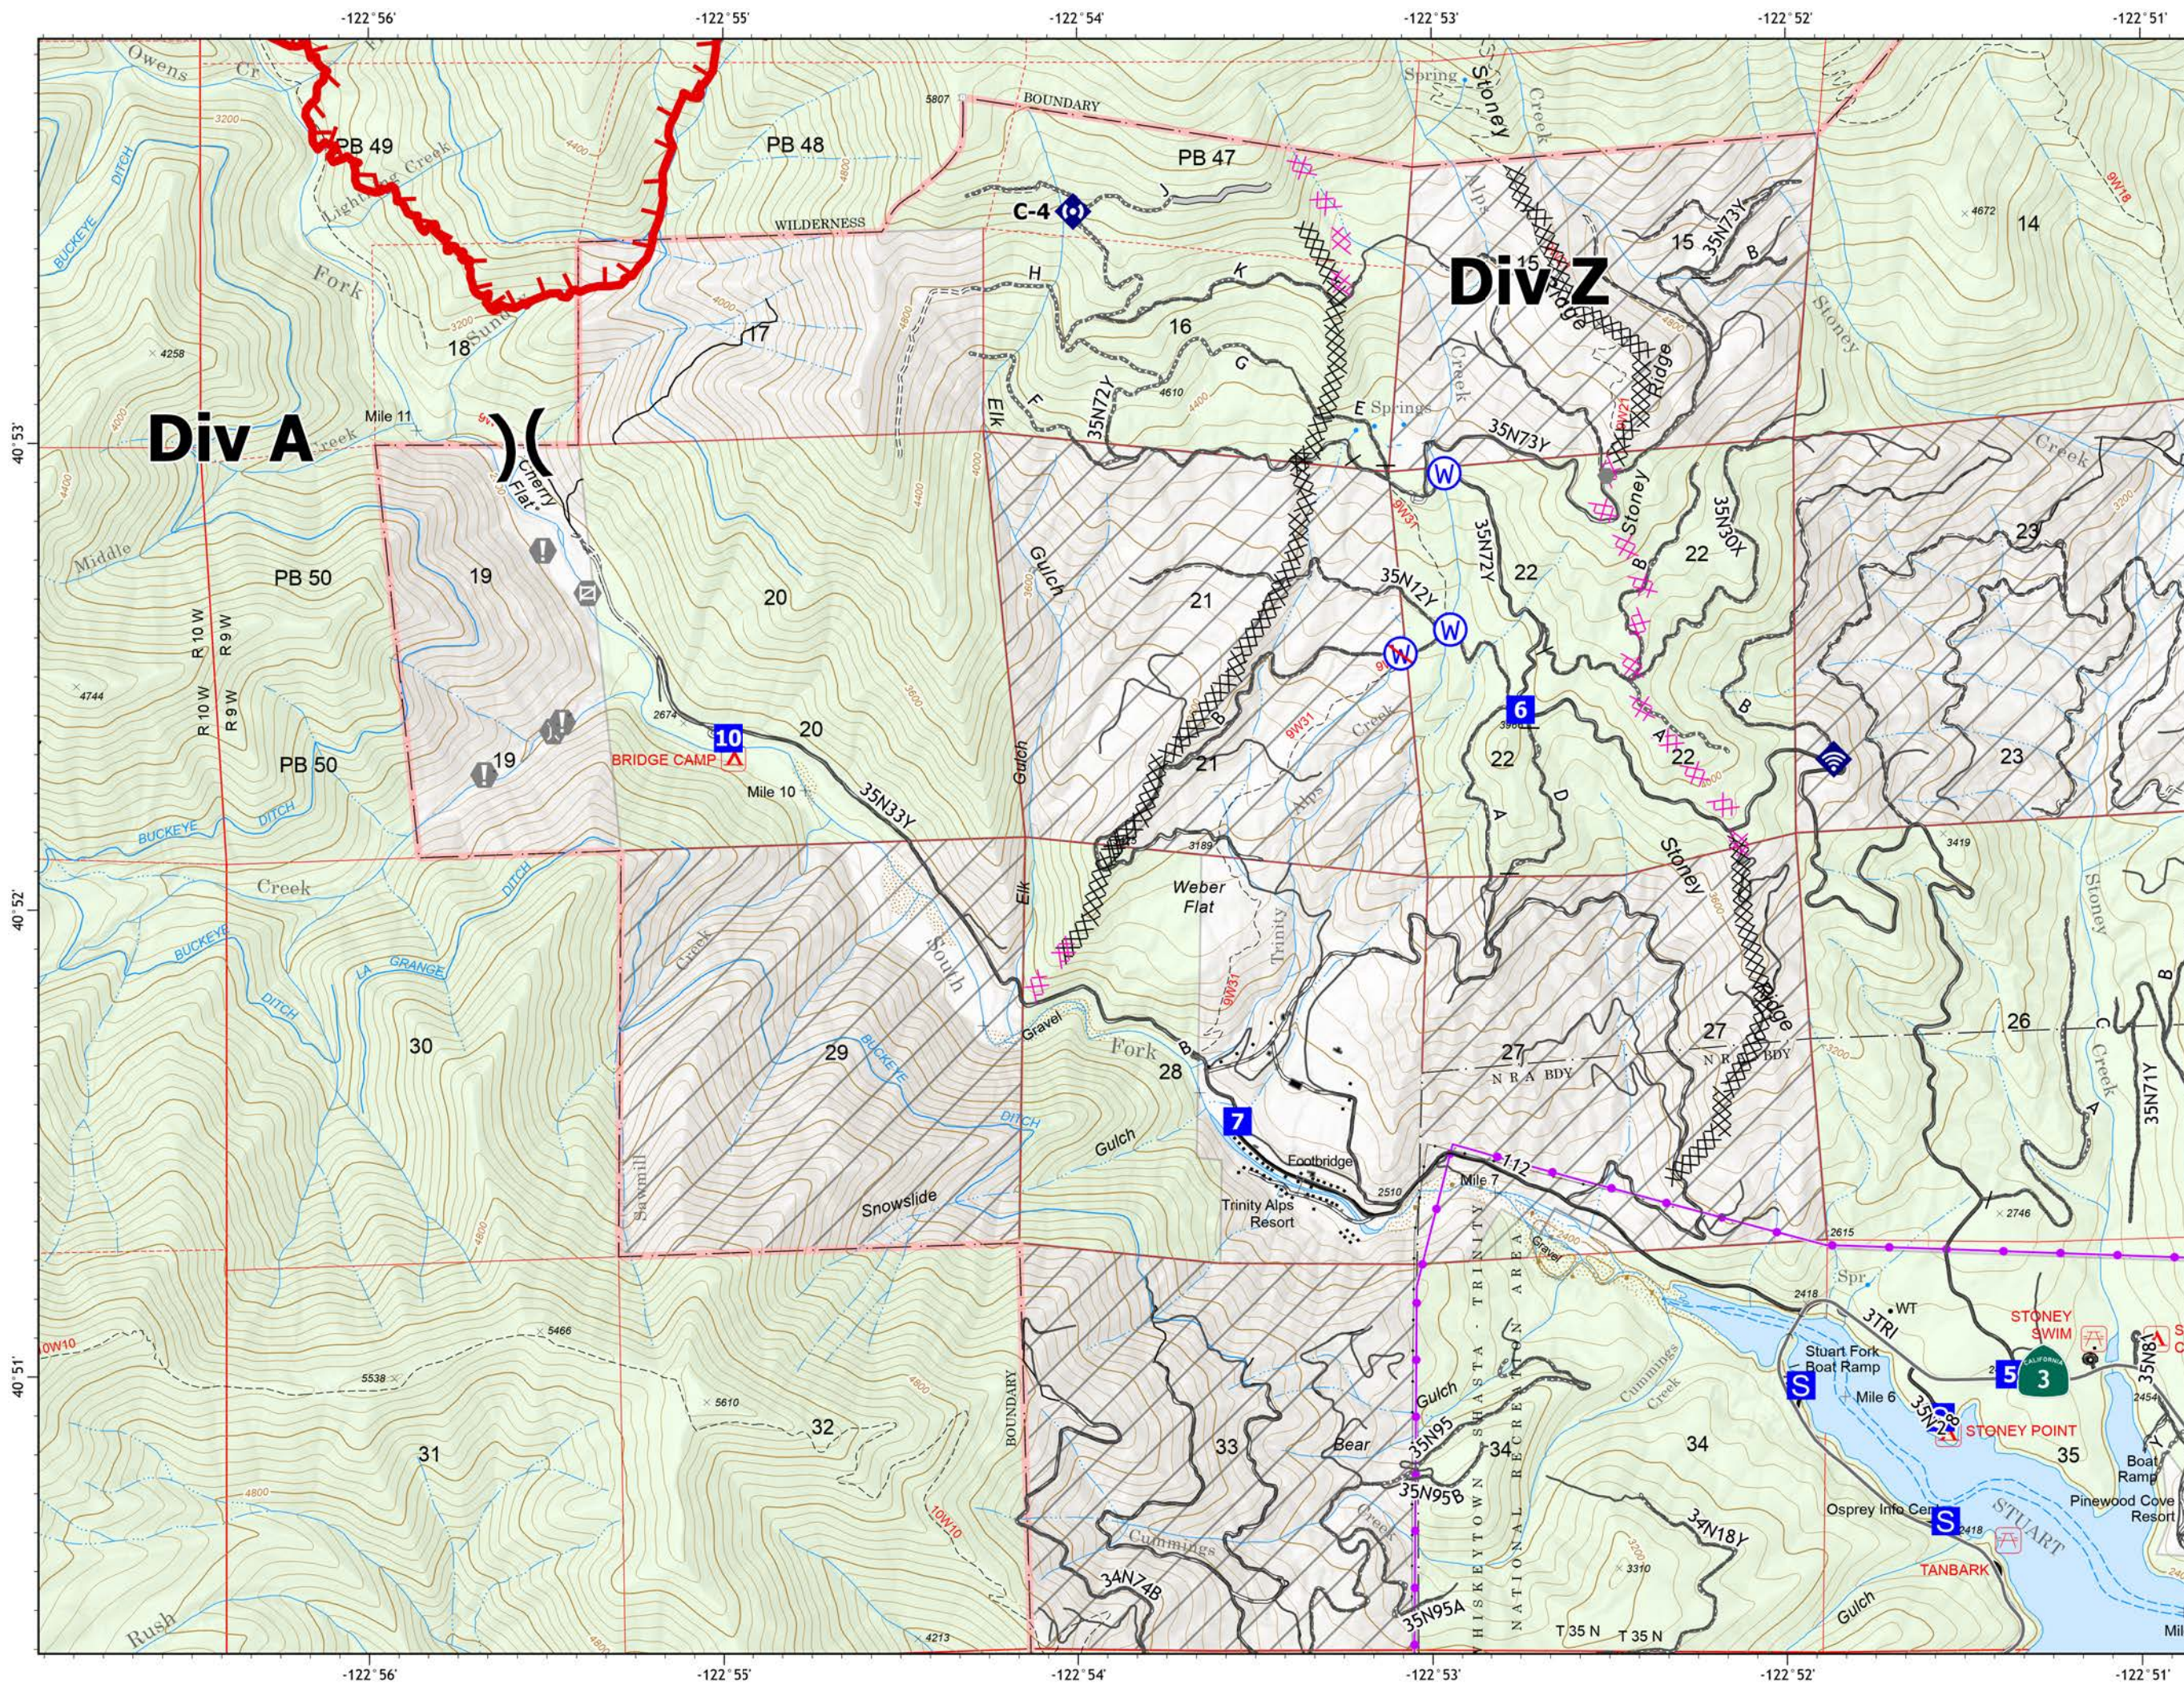

## Deep Fire

CA-SHF-000973  
August 22, 2023  
3,662 acres

- Division Break
- Completed Dozer Line
- Planned Dozer Line
- Uncontained
- USDA FOREST SERVICE
- NON-FS
- Private Timberlands

Page 3

0 0.25 0.5 Miles

1:24,000

# IAP Map

### CA-SHF-000973

August 22, 2023

3,662 acres

- Division Break
- Drop Point
- Staging Area
- Value at Risk
- Other
- Gate
- Bridge
- Internet Access
- Repeater
- Water Source
- Restricted Water Source
- Completed Dozer Line
- Planned Dozer Line
- Access or Improved Road
- Uncontained
- USDA FOREST SERVICE
- NON-FS
- Private Timberlands