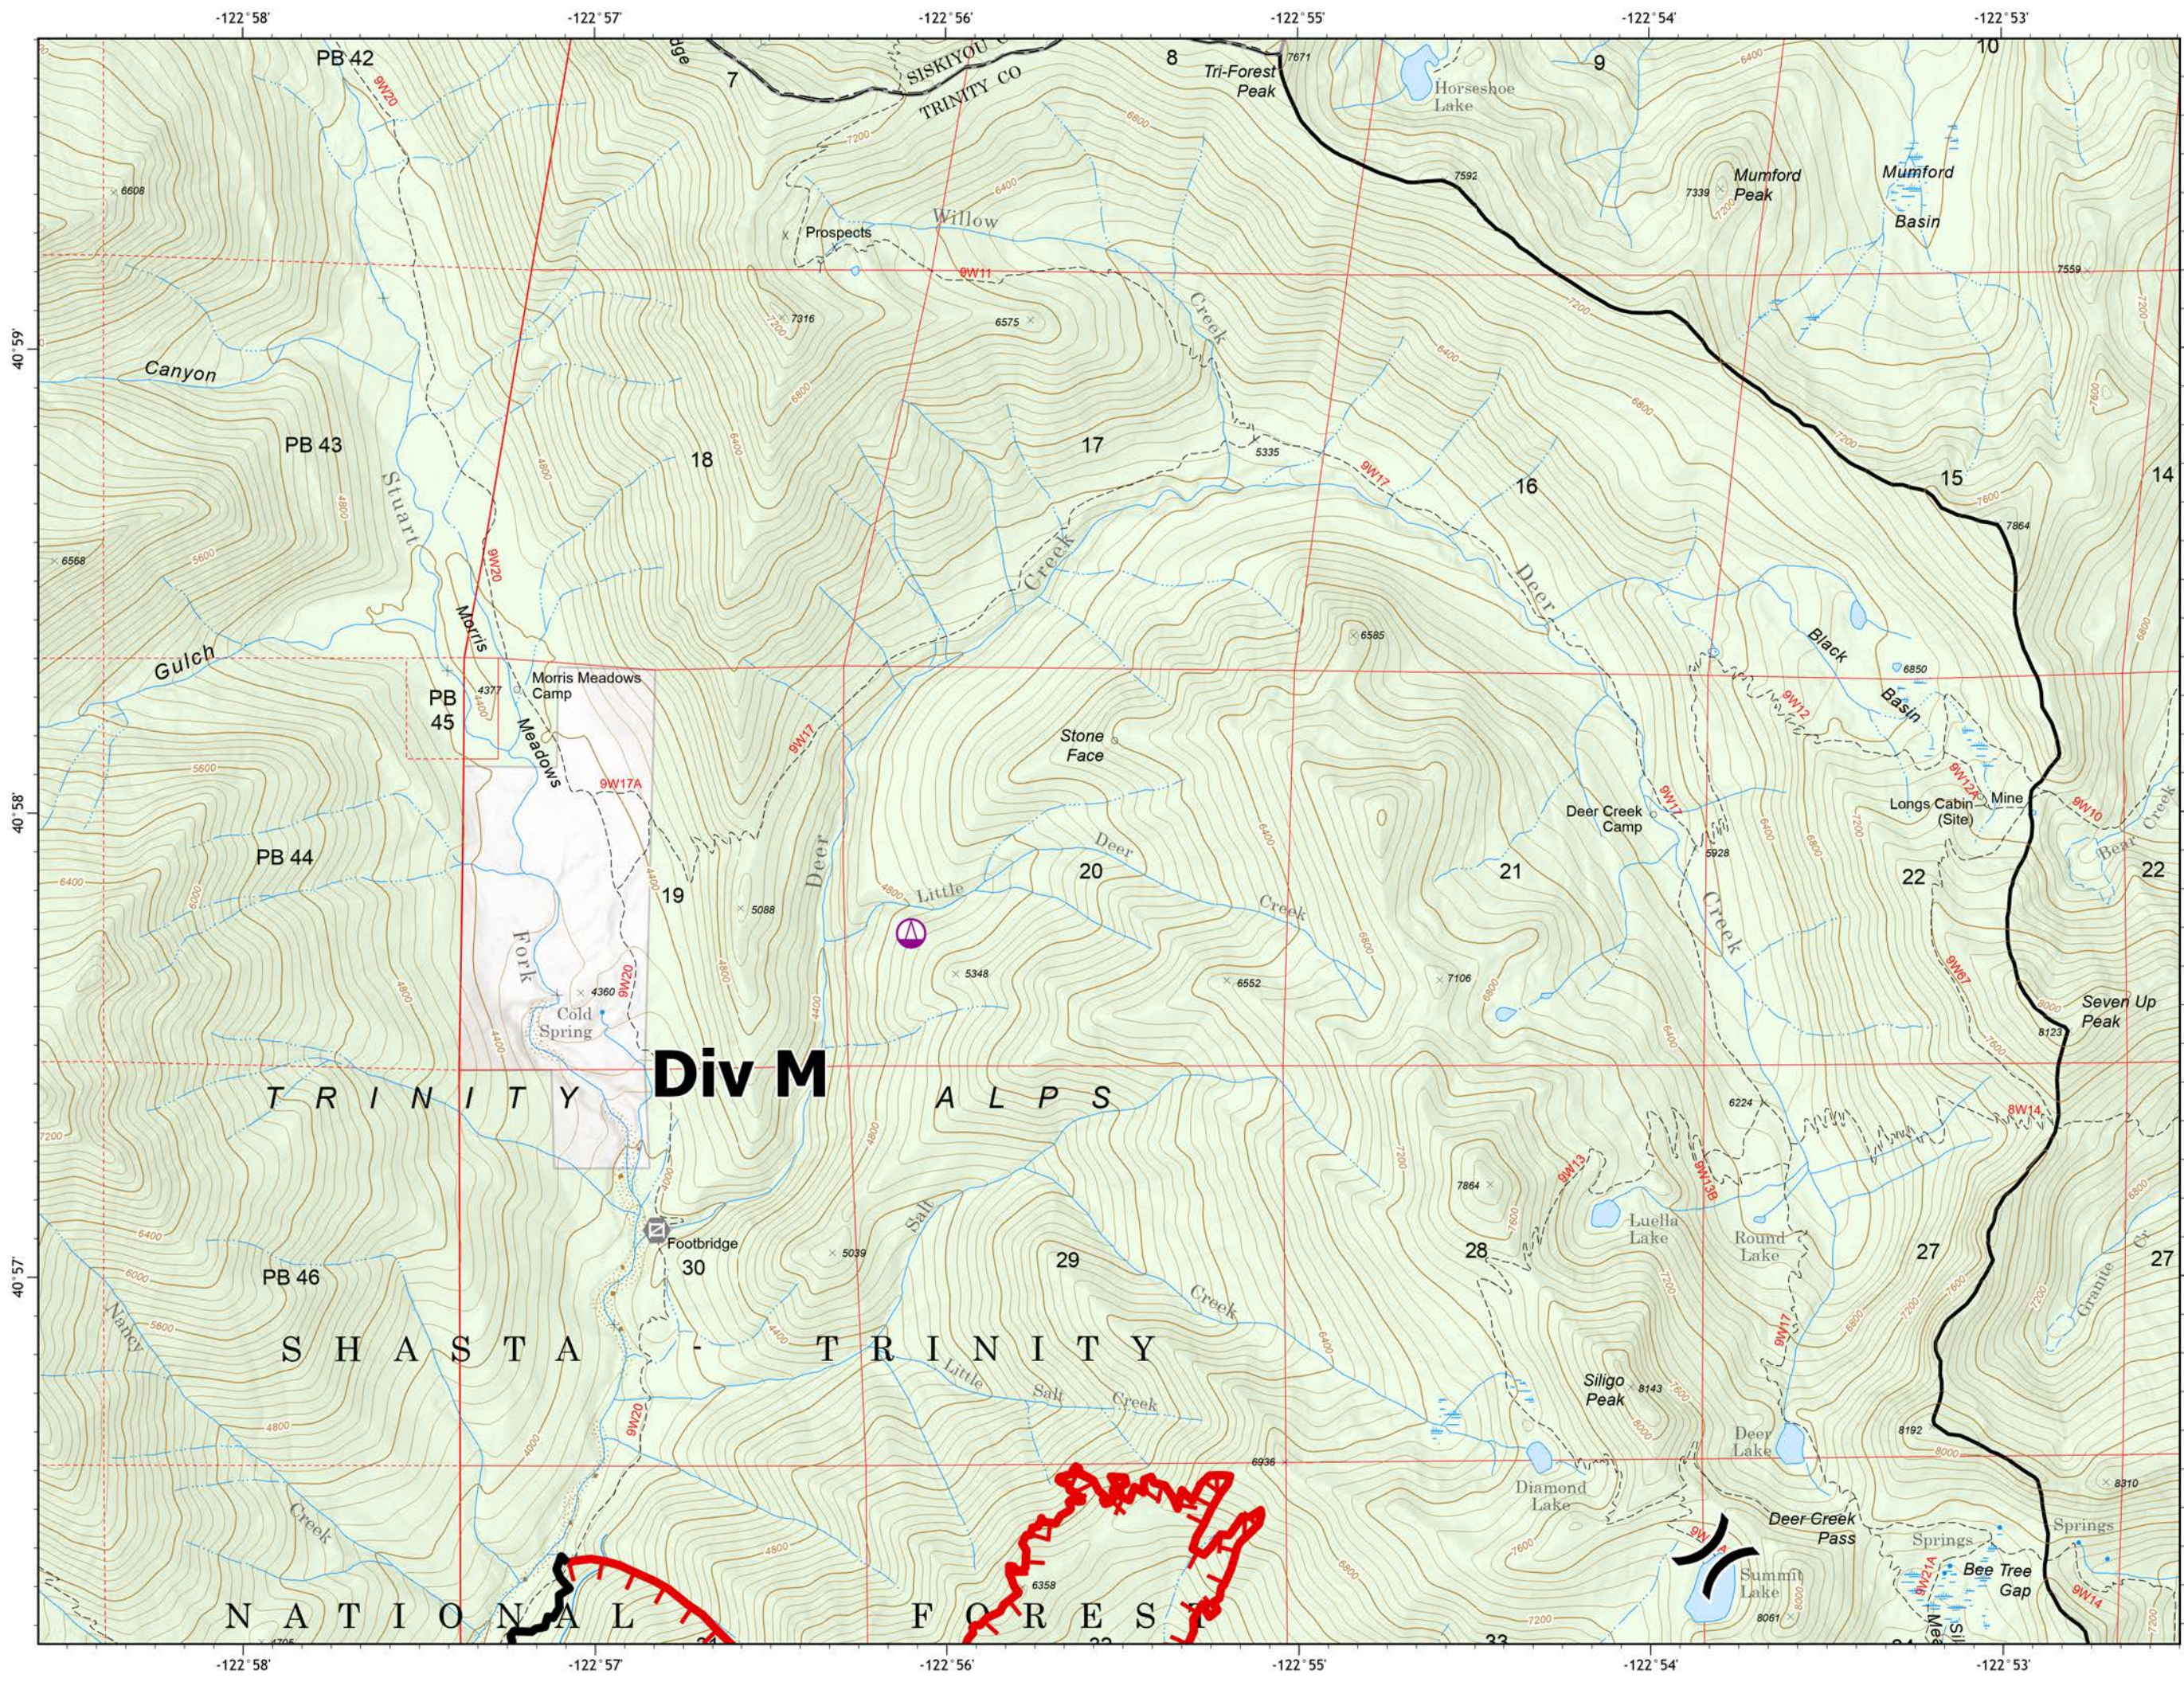

# IAP Map Index

**Deep Fire**  
CA-SHF-000973  
August 22, 2023  
3,662 acres

- Sling Site
- Division Break
- Drop Point
- Camp
- Staging Area
- Value at Risk
- Other
- Gate
- Bridge
- Internet Access
- Repeater
- Water Source
- Restricted Water Source
- Contained
- Uncontained
- Completed Dozer Line
- Planned Dozer Line
- Access or Improved Road

# IAP Map

## Deep Fire

CA-SHF-000973  
August 22, 2023  
3,662 acres

-  Sling Site
-  Division Break
-  Gate
-  Contained
-  Uncontained
-  USDA FOREST SERVICE
-  NON-FS

Page 1