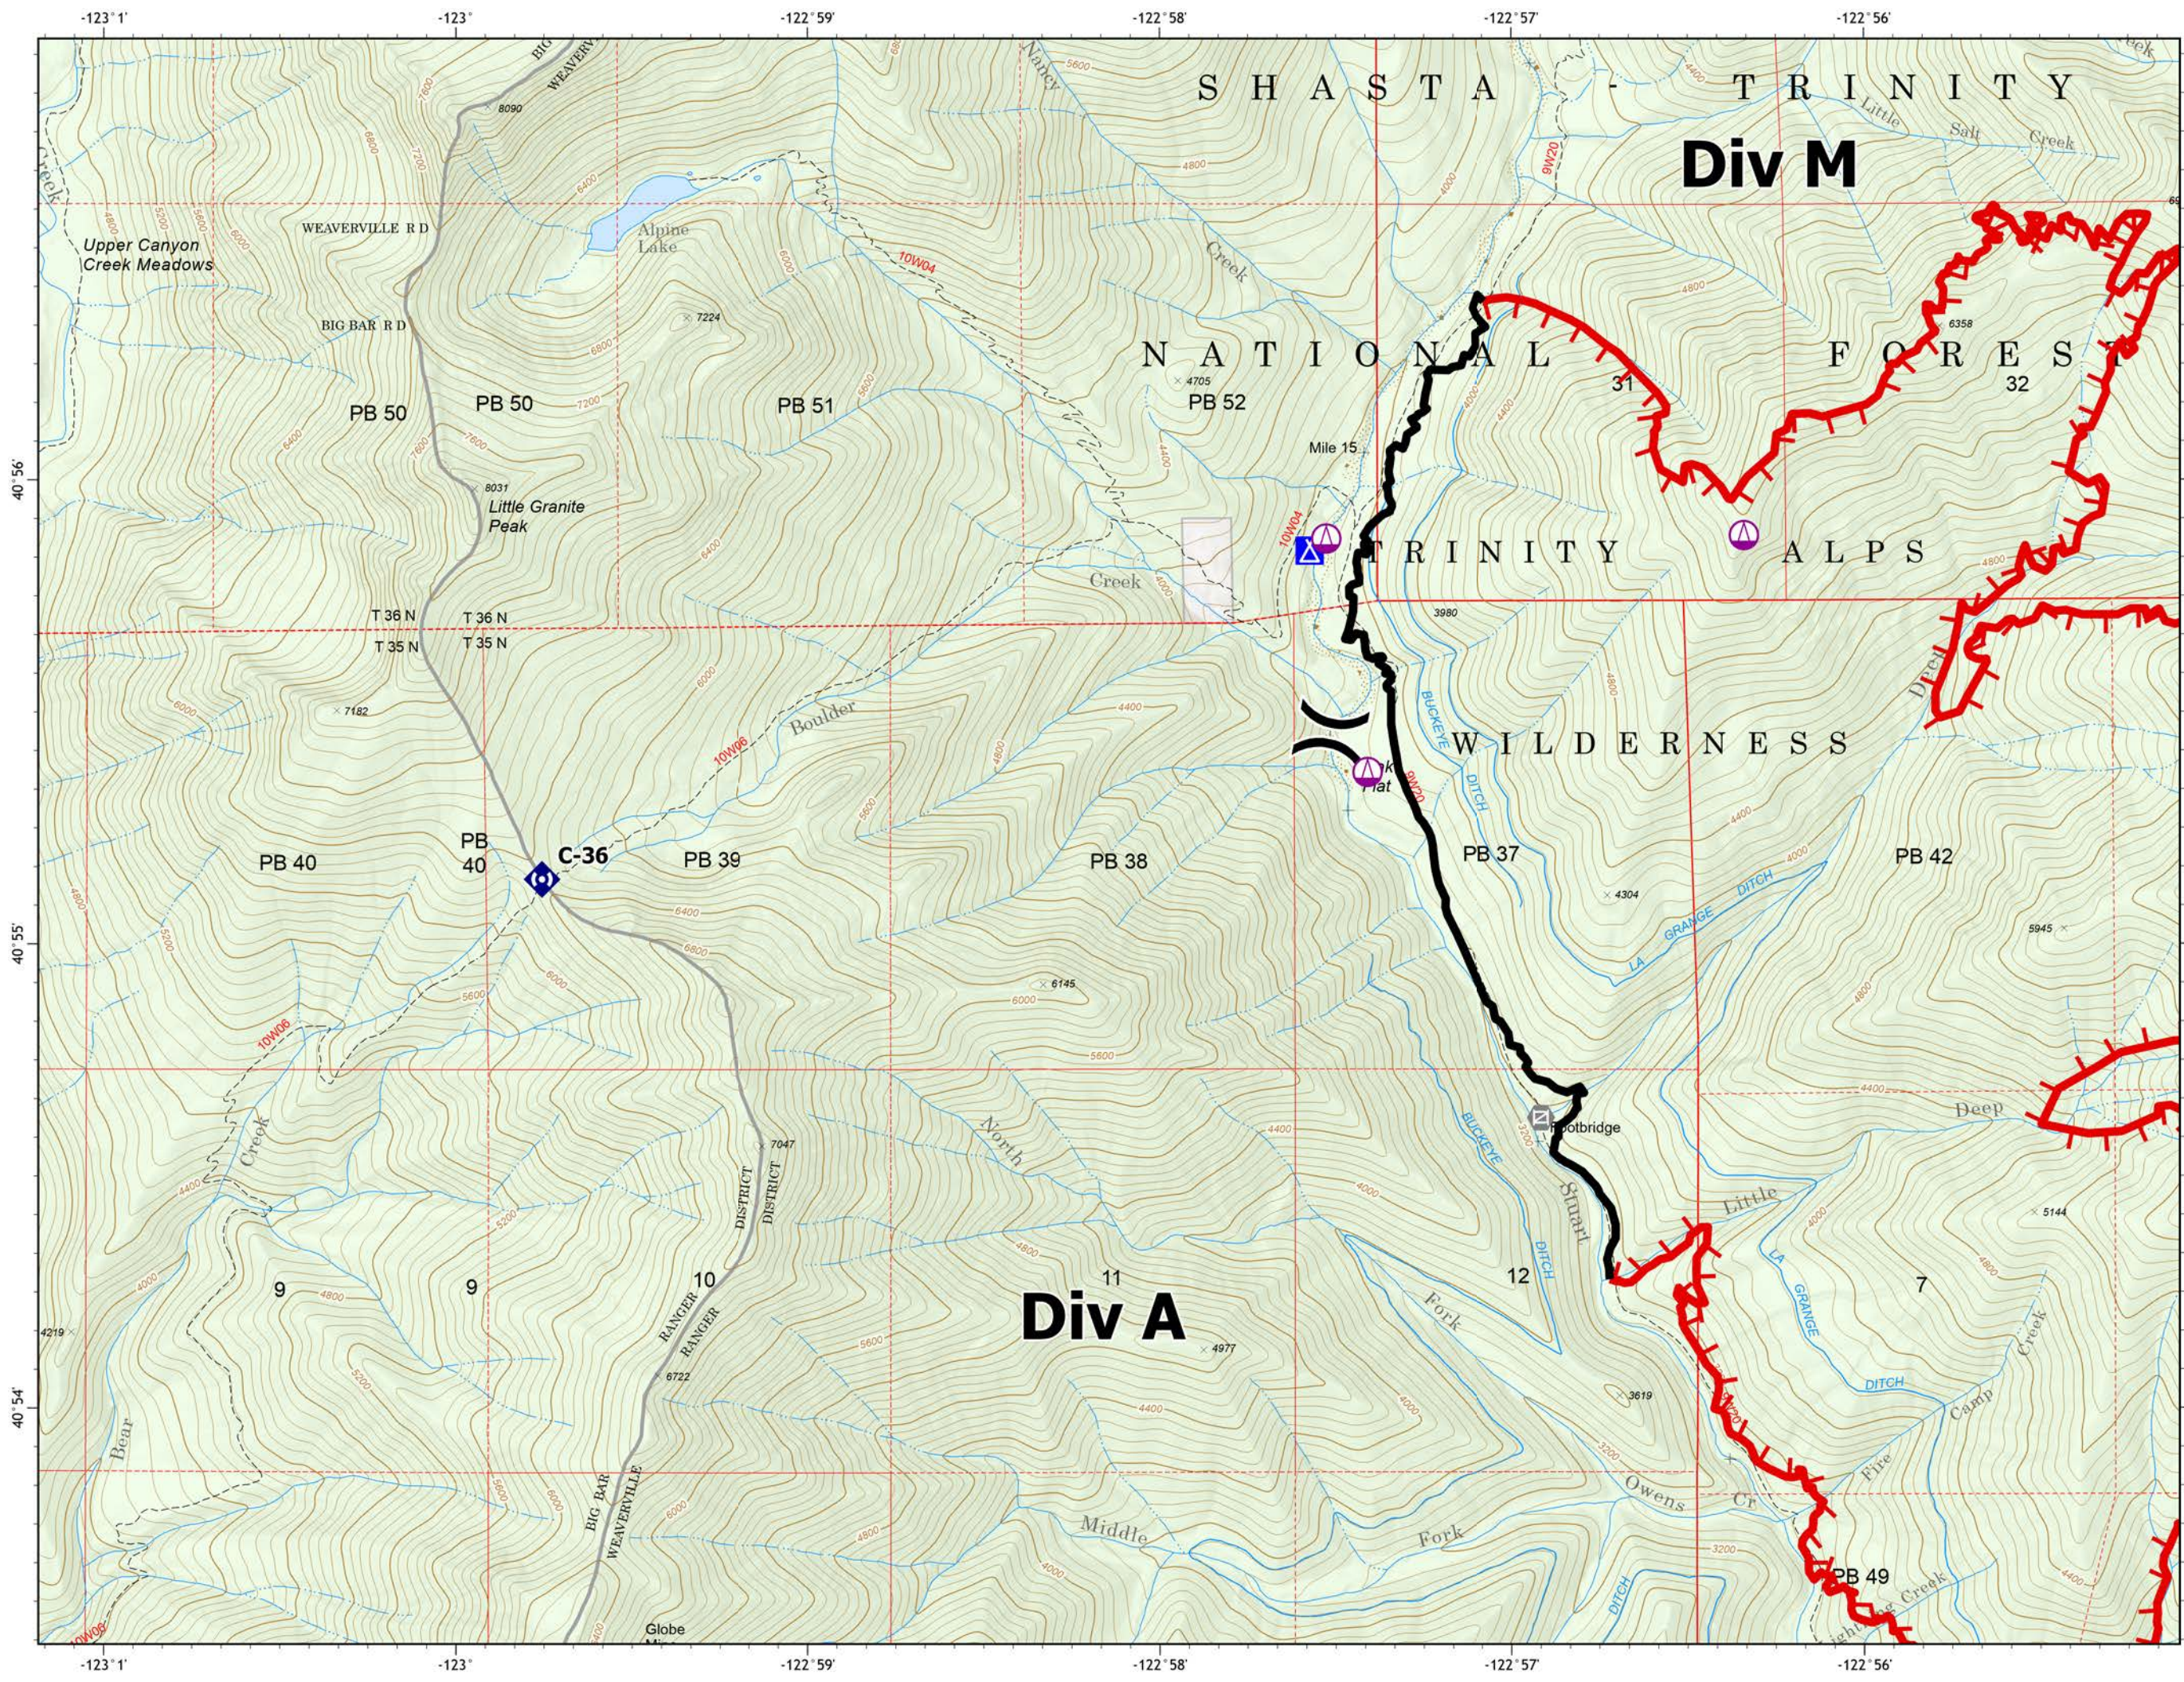

# IAP Map

## Deep Fire

CA-SHF-000973  
August 22, 2023  
3,662 acres

-  Sling Site
-  Division Break
-  Camp
-  Gate
-  Repeater
-  Contained
-  Uncontained
-  USDA FOREST SERVICE
-  NON-FS

Page 2

1:24,000

## Deep Fire

CA-SHF-000973  
August 22, 2023  
3,662 acres

- Division Break
- Completed Dozer Line
- Planned Dozer Line
- Uncontained
- USDA FOREST SERVICE
- NON-FS
- Private Timberlands

Page 3

0 0.25 0.5 Miles