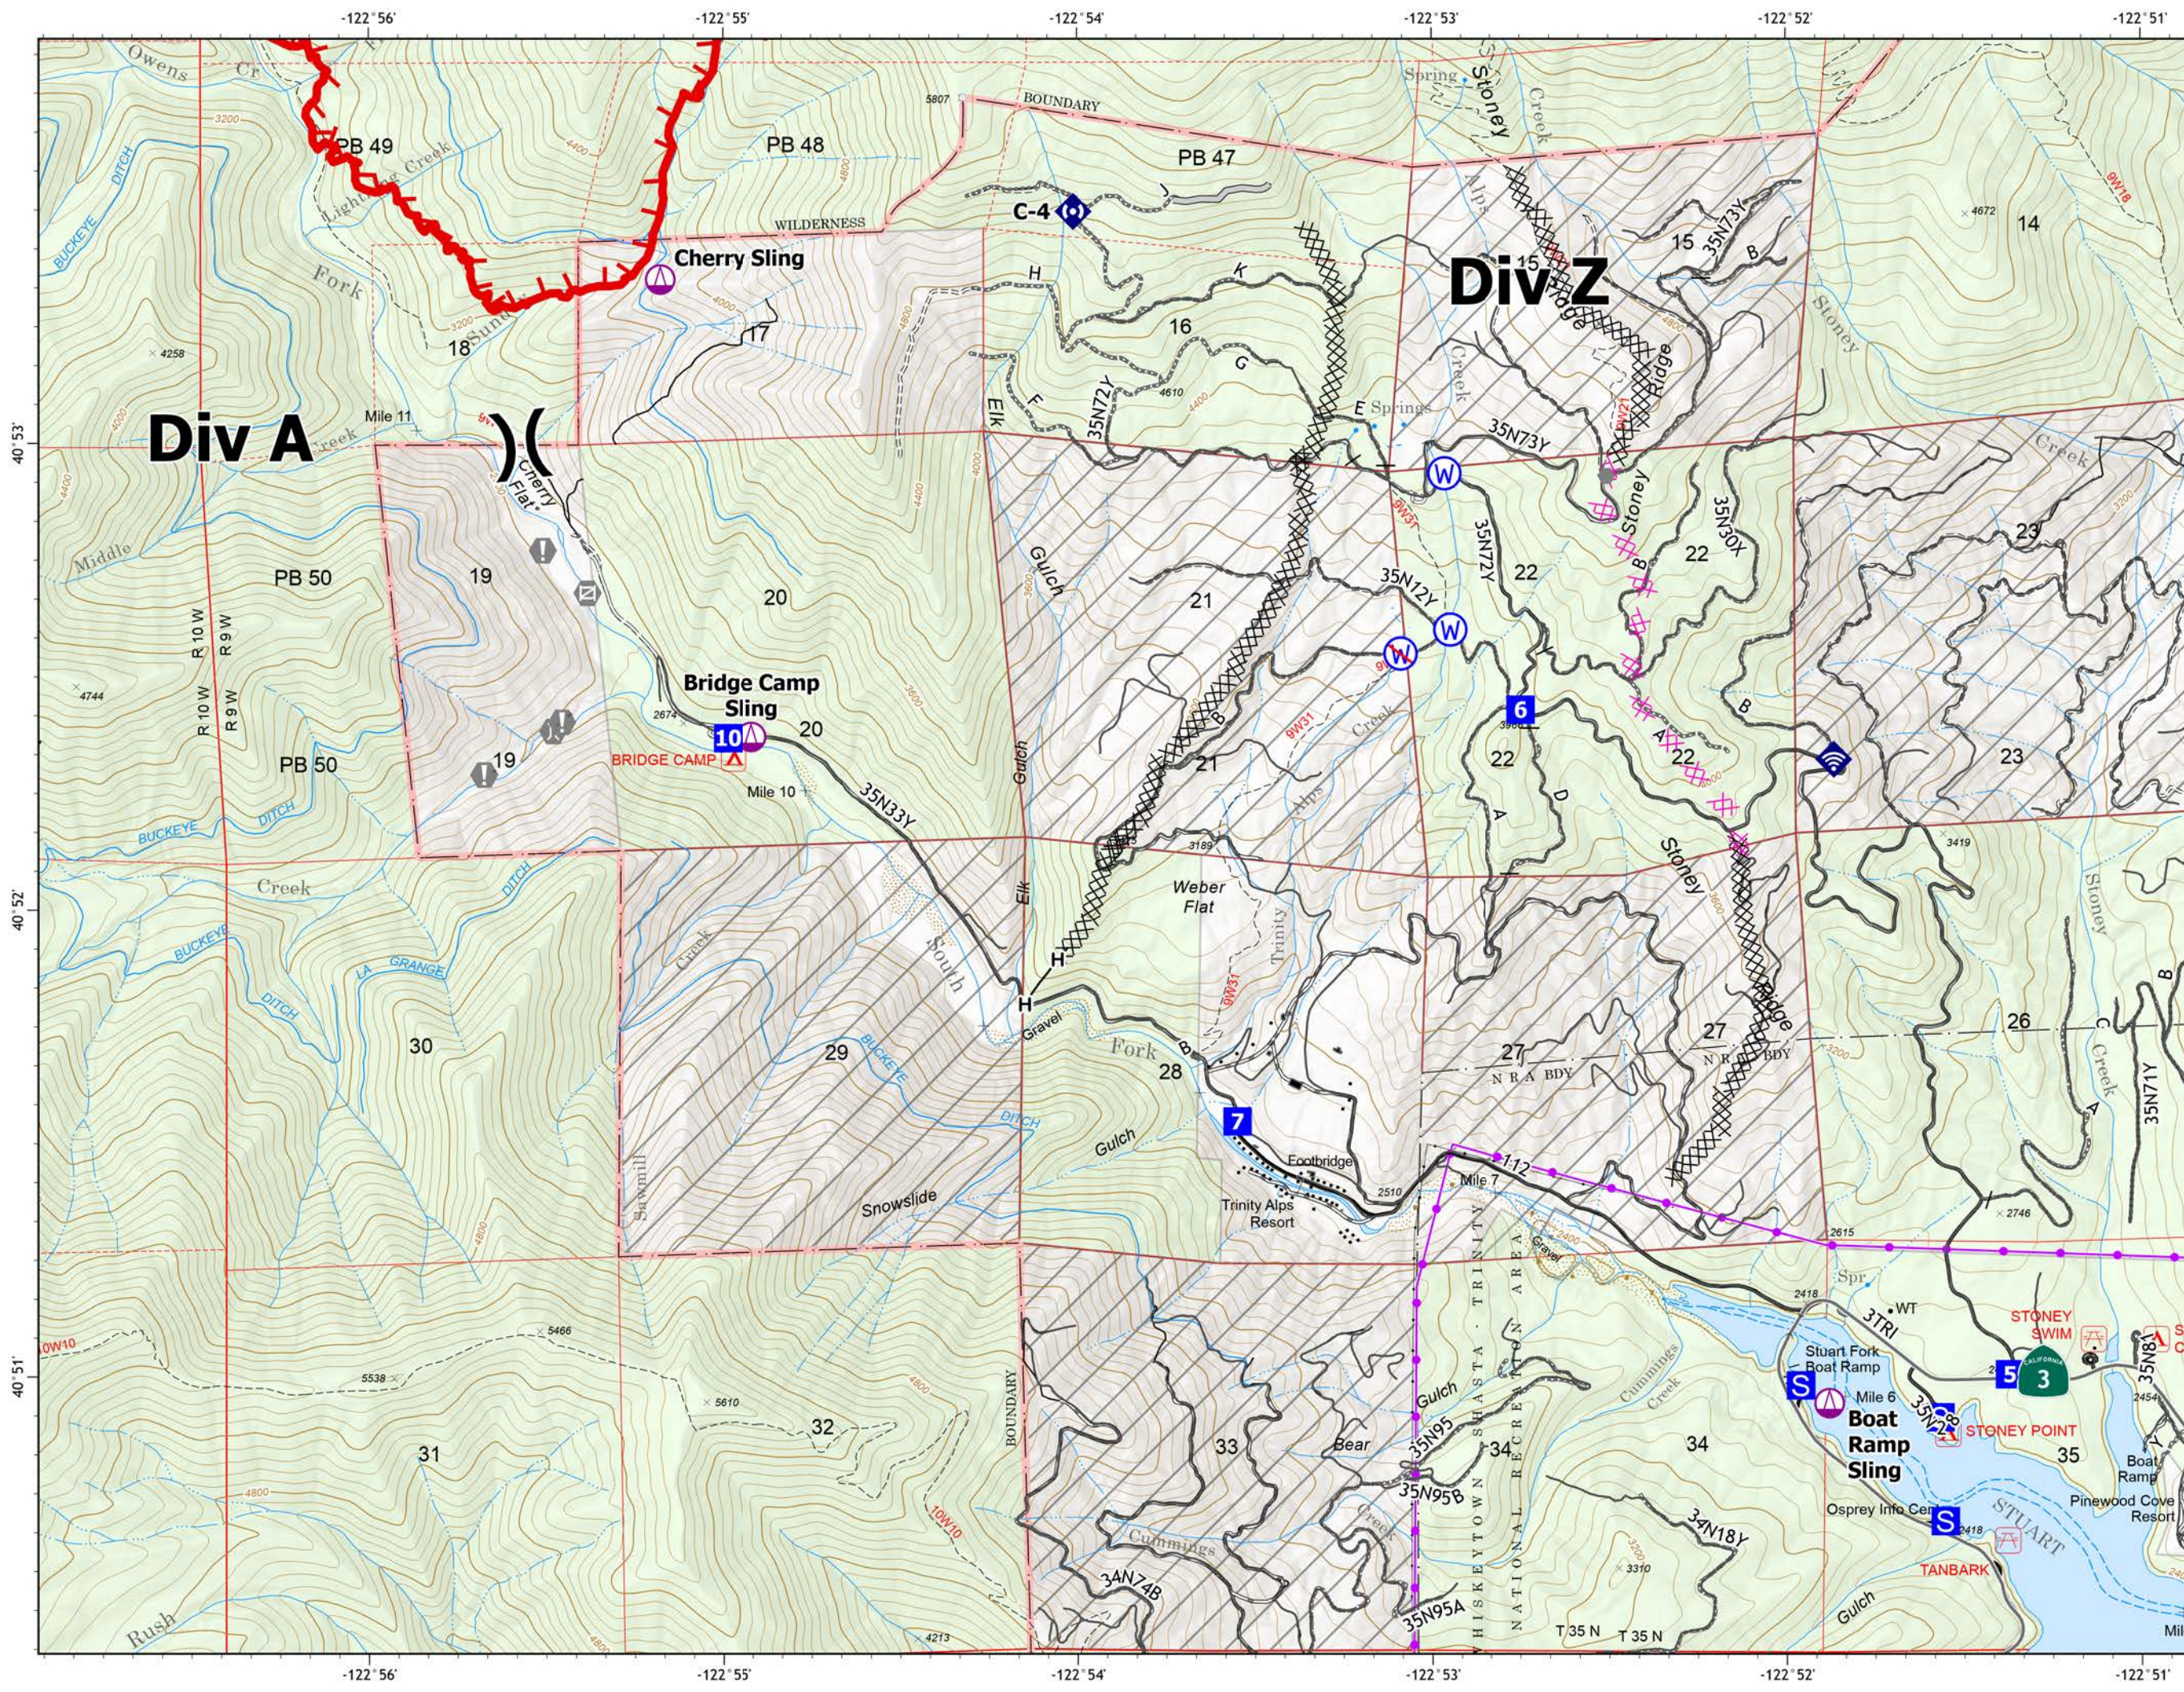

Deep Fire
CA-SHF-000973
August 22, 2023
3,823 acres

-  Sling Site
-  Division Break
-  Drop Point
-  Camp
-  Staging Area
-  Value at Risk
-  Other
-  Gate
-  Bridge
-  Internet Access
-  Repeater
-  Water Source
-  Restricted Water Source
-  Contained
-  Uncontained
-  Completed Dozer Line
-  Completed Hand Line
-  Planned Dozer Line
-  Access or Improved Road

IAP Map

Deep Fire

CA-SHF-000973
August 23, 2023
3,823 acres

-  Sling Site
-  Division Break
-  Gate
-  Contained
-  Uncontained
-  USDA FOREST SERVICE
-  NON-FS

Page 1

N

0 0.25 0.5 Miles

1:24,000

-  Division Break
-  Completed Dozer Line
-  Uncontained
-  USDA FOREST SERVICE
-  NON-FS
-  Private Timberlands

Page 3

1:24,000

IAP Map

Deep Fire

CA-SHF-000973
 August 23, 2023
 3,823 acres

- Sling Site
- Division Break
- Drop Point
- Staging Area
- Value at Risk
- Other
- Gate
- Bridge
- Internet Access
- Repeater
- Water Source
- Restricted Water Source
- Completed Dozer Line
- Completed Hand Line
- Planned Dozer Line
- Access or Improved Road
- Uncontained
- USDA FOREST SERVICE
- NON-FS
- Private Timberlands

Page 4

0 0.25 0.5 Miles
 1:24,000