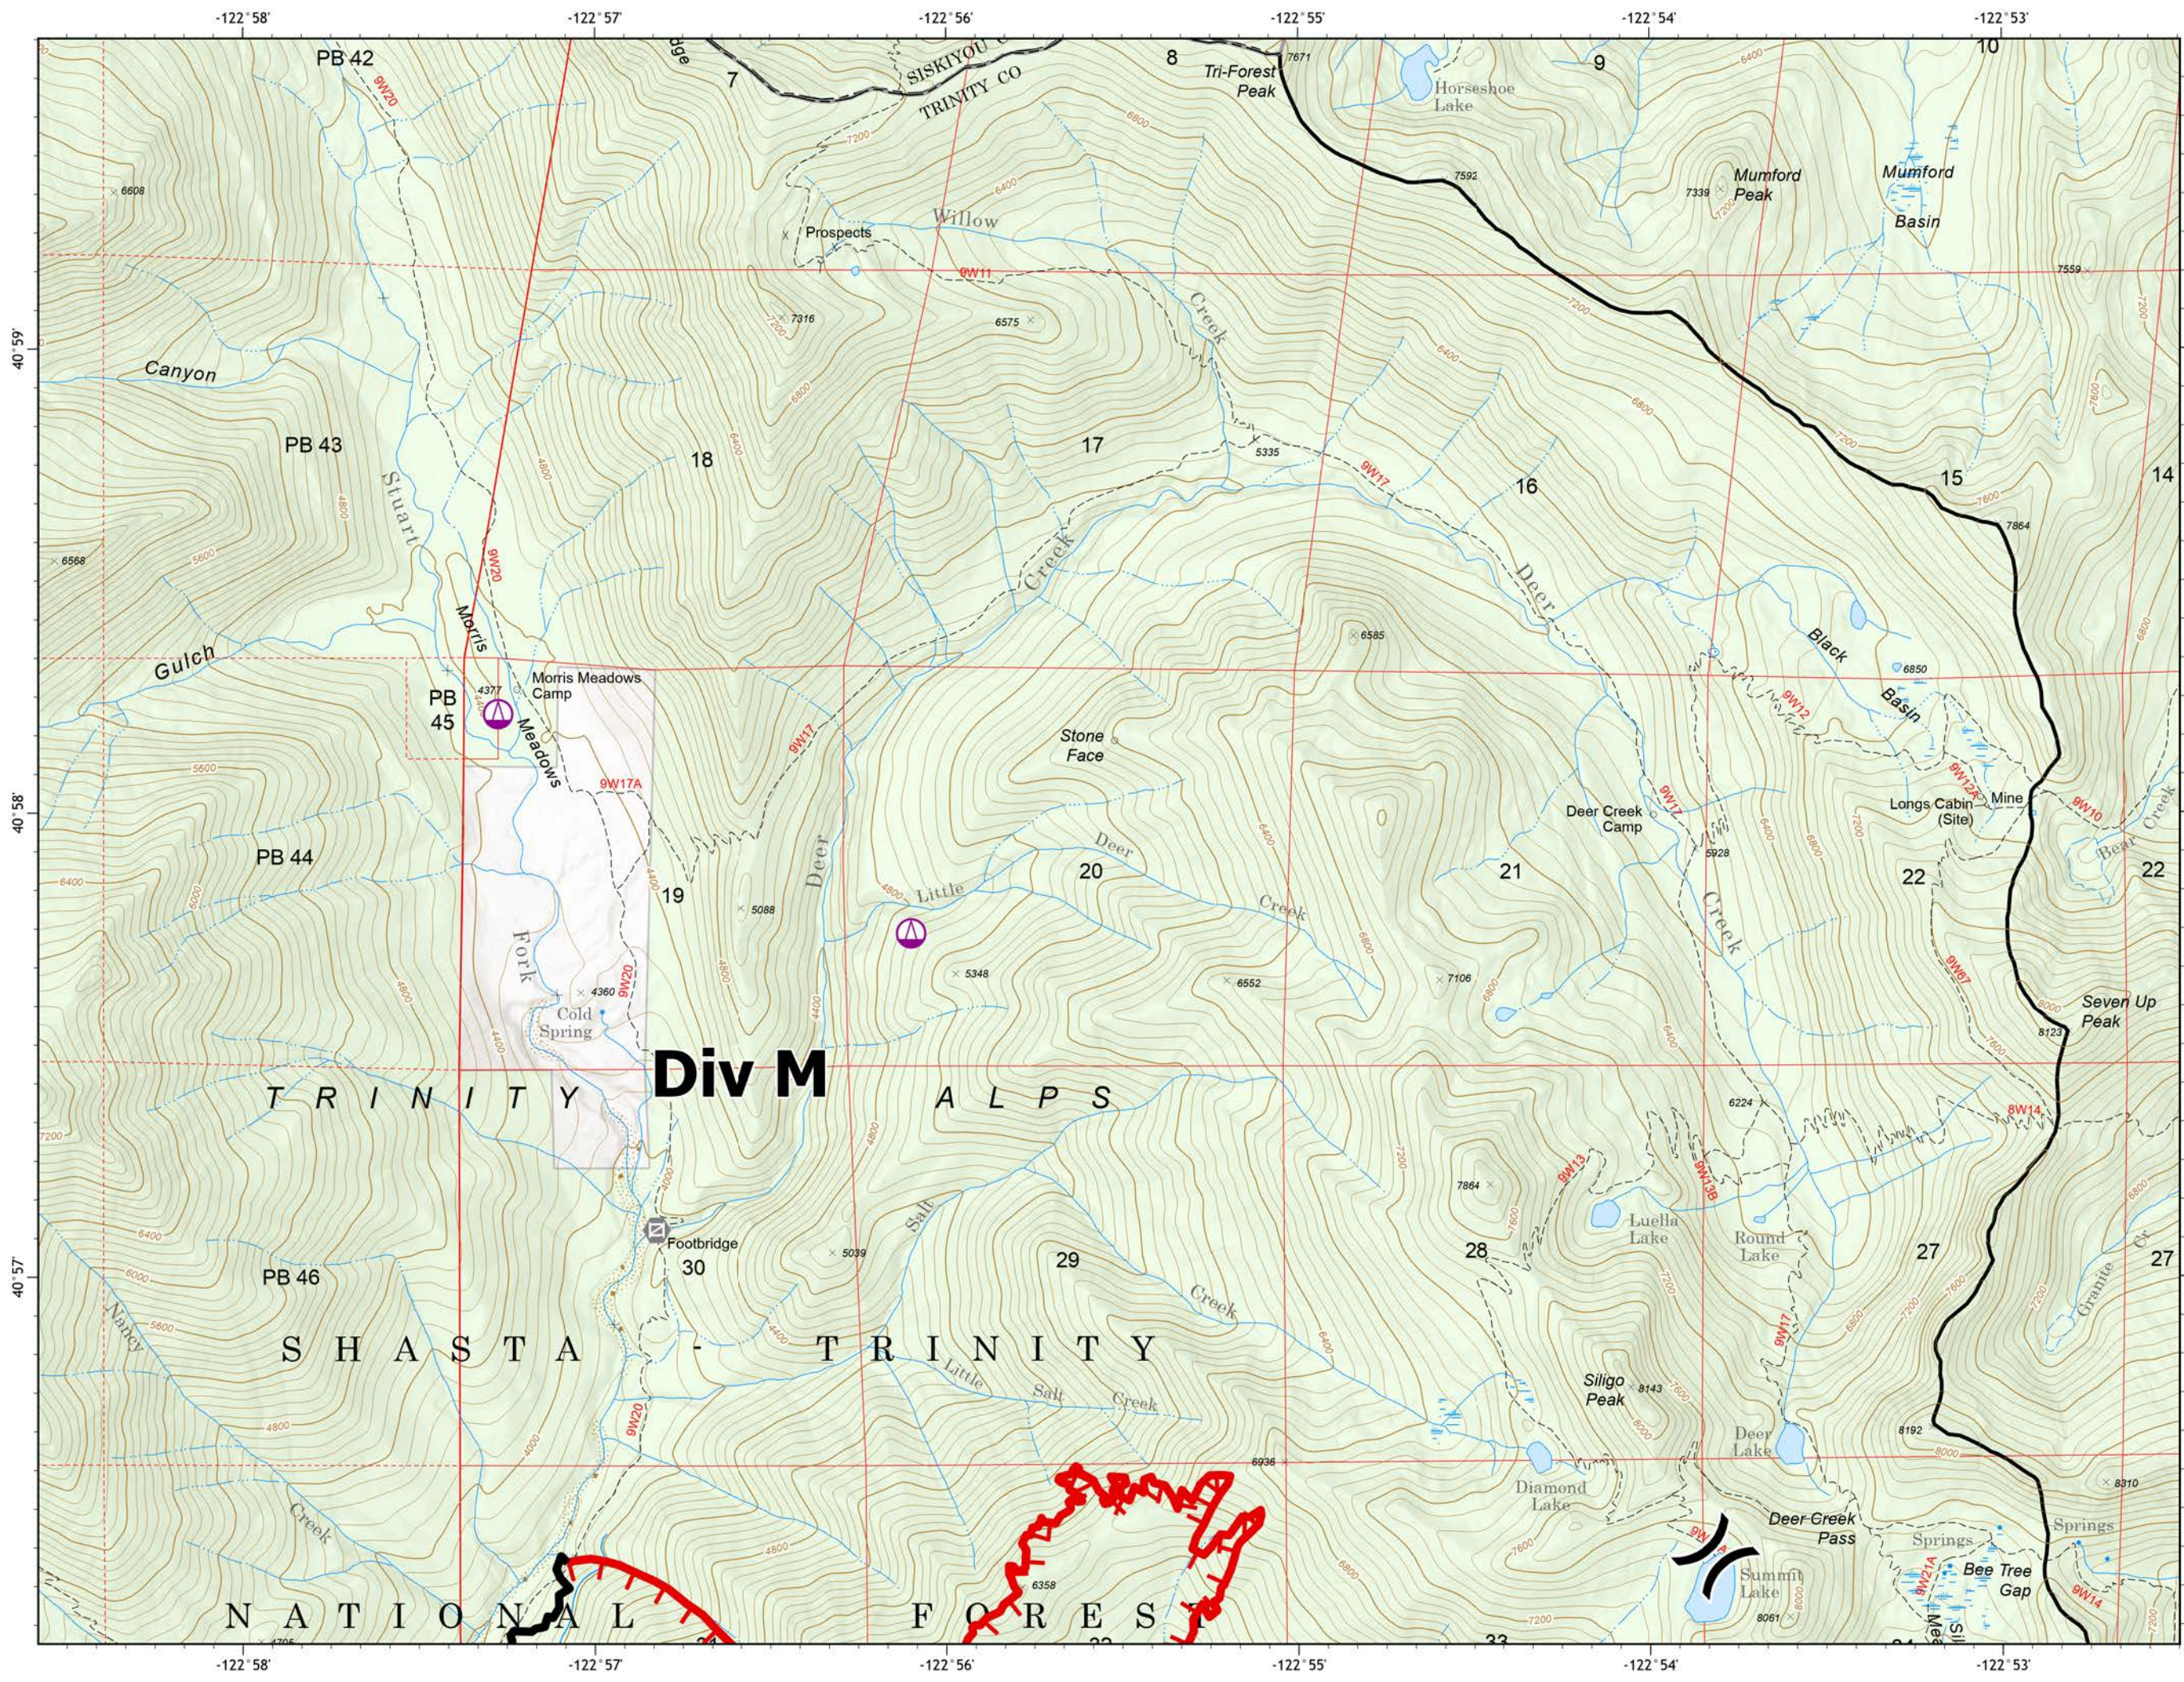

Deep Fire
CA-SHF-000973
August 22, 2023
3,823 acres

-  Sling Site
-  Division Break
-  Drop Point
-  Camp
-  Staging Area
-  Value at Risk
-  Other
-  Gate
-  Bridge
-  Internet Access
-  Repeater
-  Water Source
-  Restricted Water Source
-  Contained
-  Uncontained
-  Completed Dozer Line
-  Completed Hand Line
-  Planned Dozer Line
-  Access or Improved Road

IAP Map

Deep Fire

CA-SHF-000973
August 23, 2023
3,823 acres

-  Sling Site
-  Division Break
-  Gate
-  Contained
-  Uncontained
-  USDA FOREST SERVICE
-  NON-FS

Page 1

N

0 0.25 0.5 Miles

1:24,000

IAP Map

Deep Fire

CA-SHF-000973
August 23, 2023
3,823 acres

-  Sling Site
-  Division Break
-  Camp
-  Gate
-  Repeater
-  Contained
-  Uncontained
-  USDA FOREST SERVICE
-  NON-FS

Page 2

IAP Map

Deep Fire

CA-SHF-000973
August 23, 2023
3,823 acres

-  Division Break
-  Completed Dozer Line
-  Uncontained
-  USDA FOREST SERVICE
-  NON-FS
-  Private Timberlands

Page 3

1:24,000

IAP Map

Deep Fire

CA-SHF-000973
 August 23, 2023
 3,823 acres

- Sling Site
- Division Break
- Drop Point
- Staging Area
- Value at Risk
- Other
- Gate
- Bridge
- Internet Access
- Repeater
- Water Source
- Restricted Water Source
- Completed Dozer Line
- Completed Hand Line
- Planned Dozer Line
- Access or Improved Road
- Uncontained
- USDA FOREST SERVICE
- NON-FS
- Private Timberlands