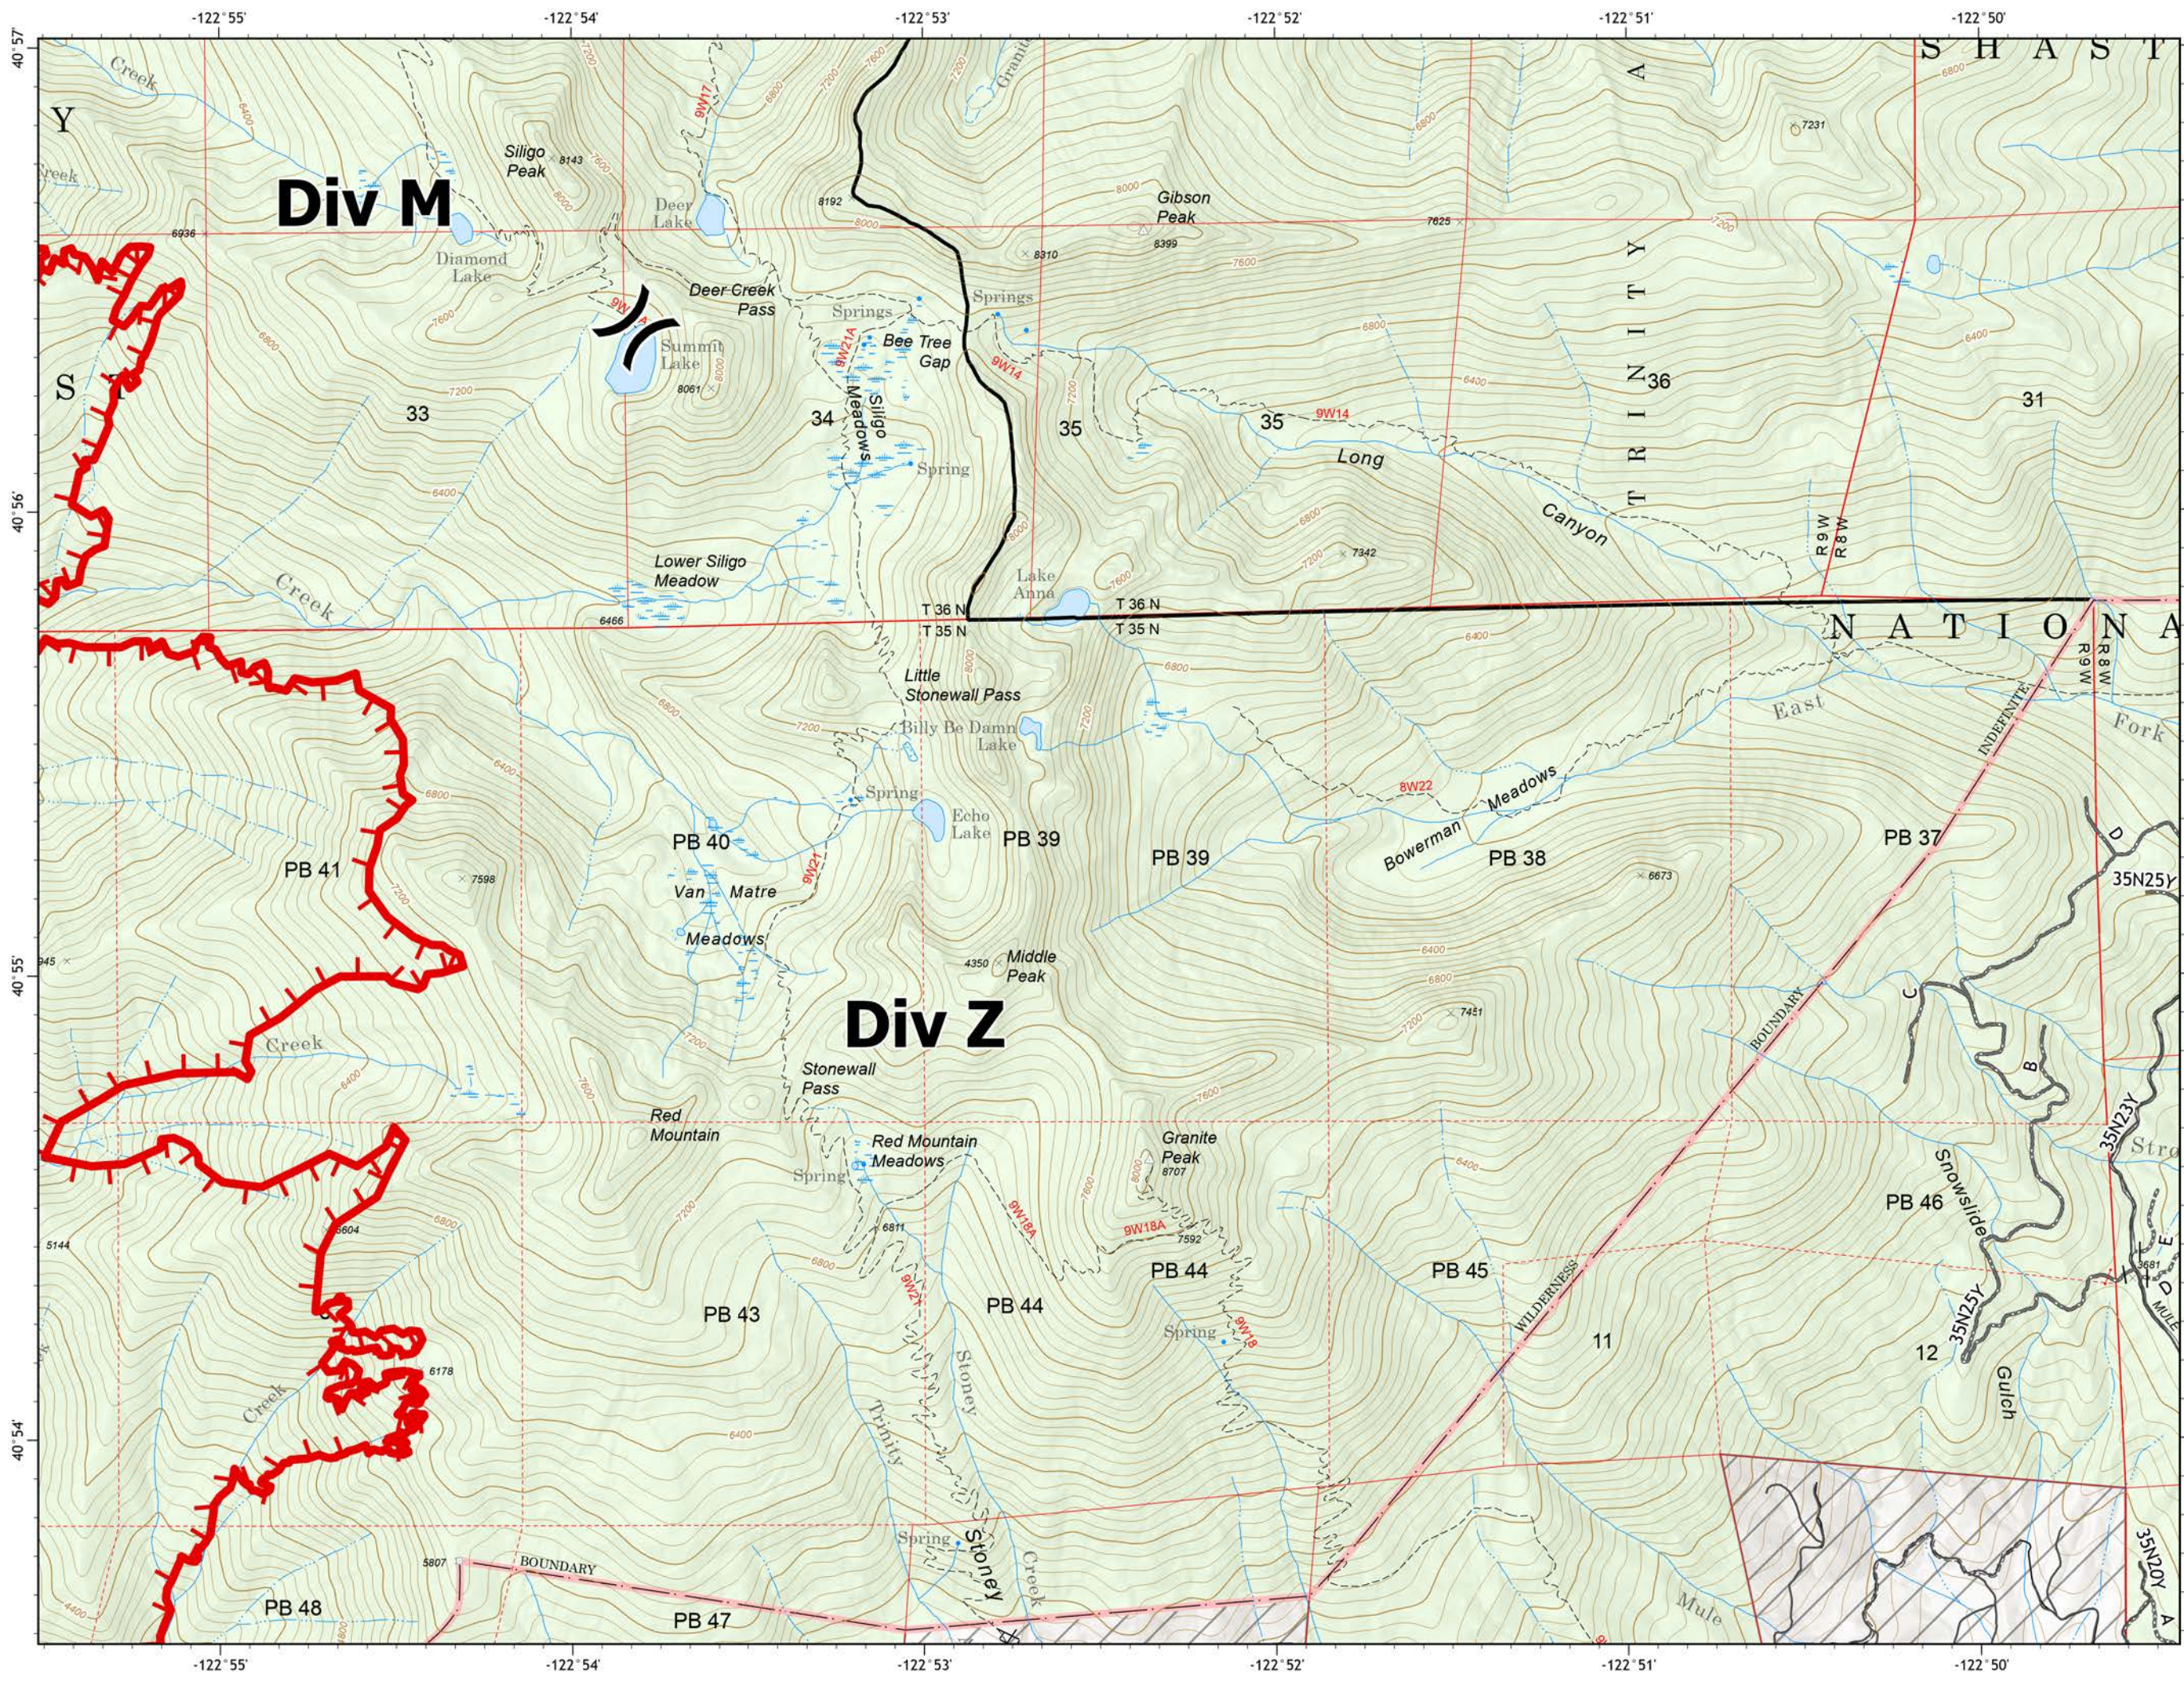

Deep Fire
CA-SHF-000973
August 22, 2023
3,823 acres

-  Sling Site
-  Division Break
-  Drop Point
-  Camp
-  Staging Area
-  Value at Risk
-  Other
-  Gate
-  Bridge
-  Internet Access
-  Repeater
-  Water Source
-  Restricted Water Source
-  Contained
-  Uncontained
-  Completed Dozer Line
-  Completed Hand Line
-  Planned Dozer Line
-  Access or Improved Road

IAP Map

Deep Fire

CA-SHF-000973
August 23, 2023
3,823 acres

-  Sling Site
-  Division Break
-  Gate
-  Contained
-  Uncontained
-  USDA FOREST SERVICE
-  NON-FS

Page 1

N

0 0.25 0.5 Miles

1:24,000

IAP Map

Deep Fire

CA-SHF-000973
August 23, 2023
3,823 acres

-  Sling Site
-  Division Break
-  Camp
-  Gate
-  Repeater
-  Contained
-  Uncontained
-  USDA FOREST SERVICE
-  NON-FS

Page 2

IAP Map

Deep Fire

CA-SHF-000973
August 23, 2023
3,823 acres

-  Division Break
-  Completed Dozer Line
-  Uncontained
-  USDA FOREST SERVICE
-  NON-FS
-  Private Timberlands

Page 3

1:24,000

IAP Map

Deep Fire

CA-SHF-000973
 August 23, 2023
 3,823 acres

- Sling Site
- Division Break
- Drop Point
- Staging Area
- Value at Risk
- Other
- Gate
- Bridge
- Internet Access
- Repeater
- Water Source
- Restricted Water Source
- Completed Dozer Line
- Completed Hand Line
- Planned Dozer Line
- Access or Improved Road
- Uncontained
- USDA FOREST SERVICE
- NON-FS
- Private Timberlands