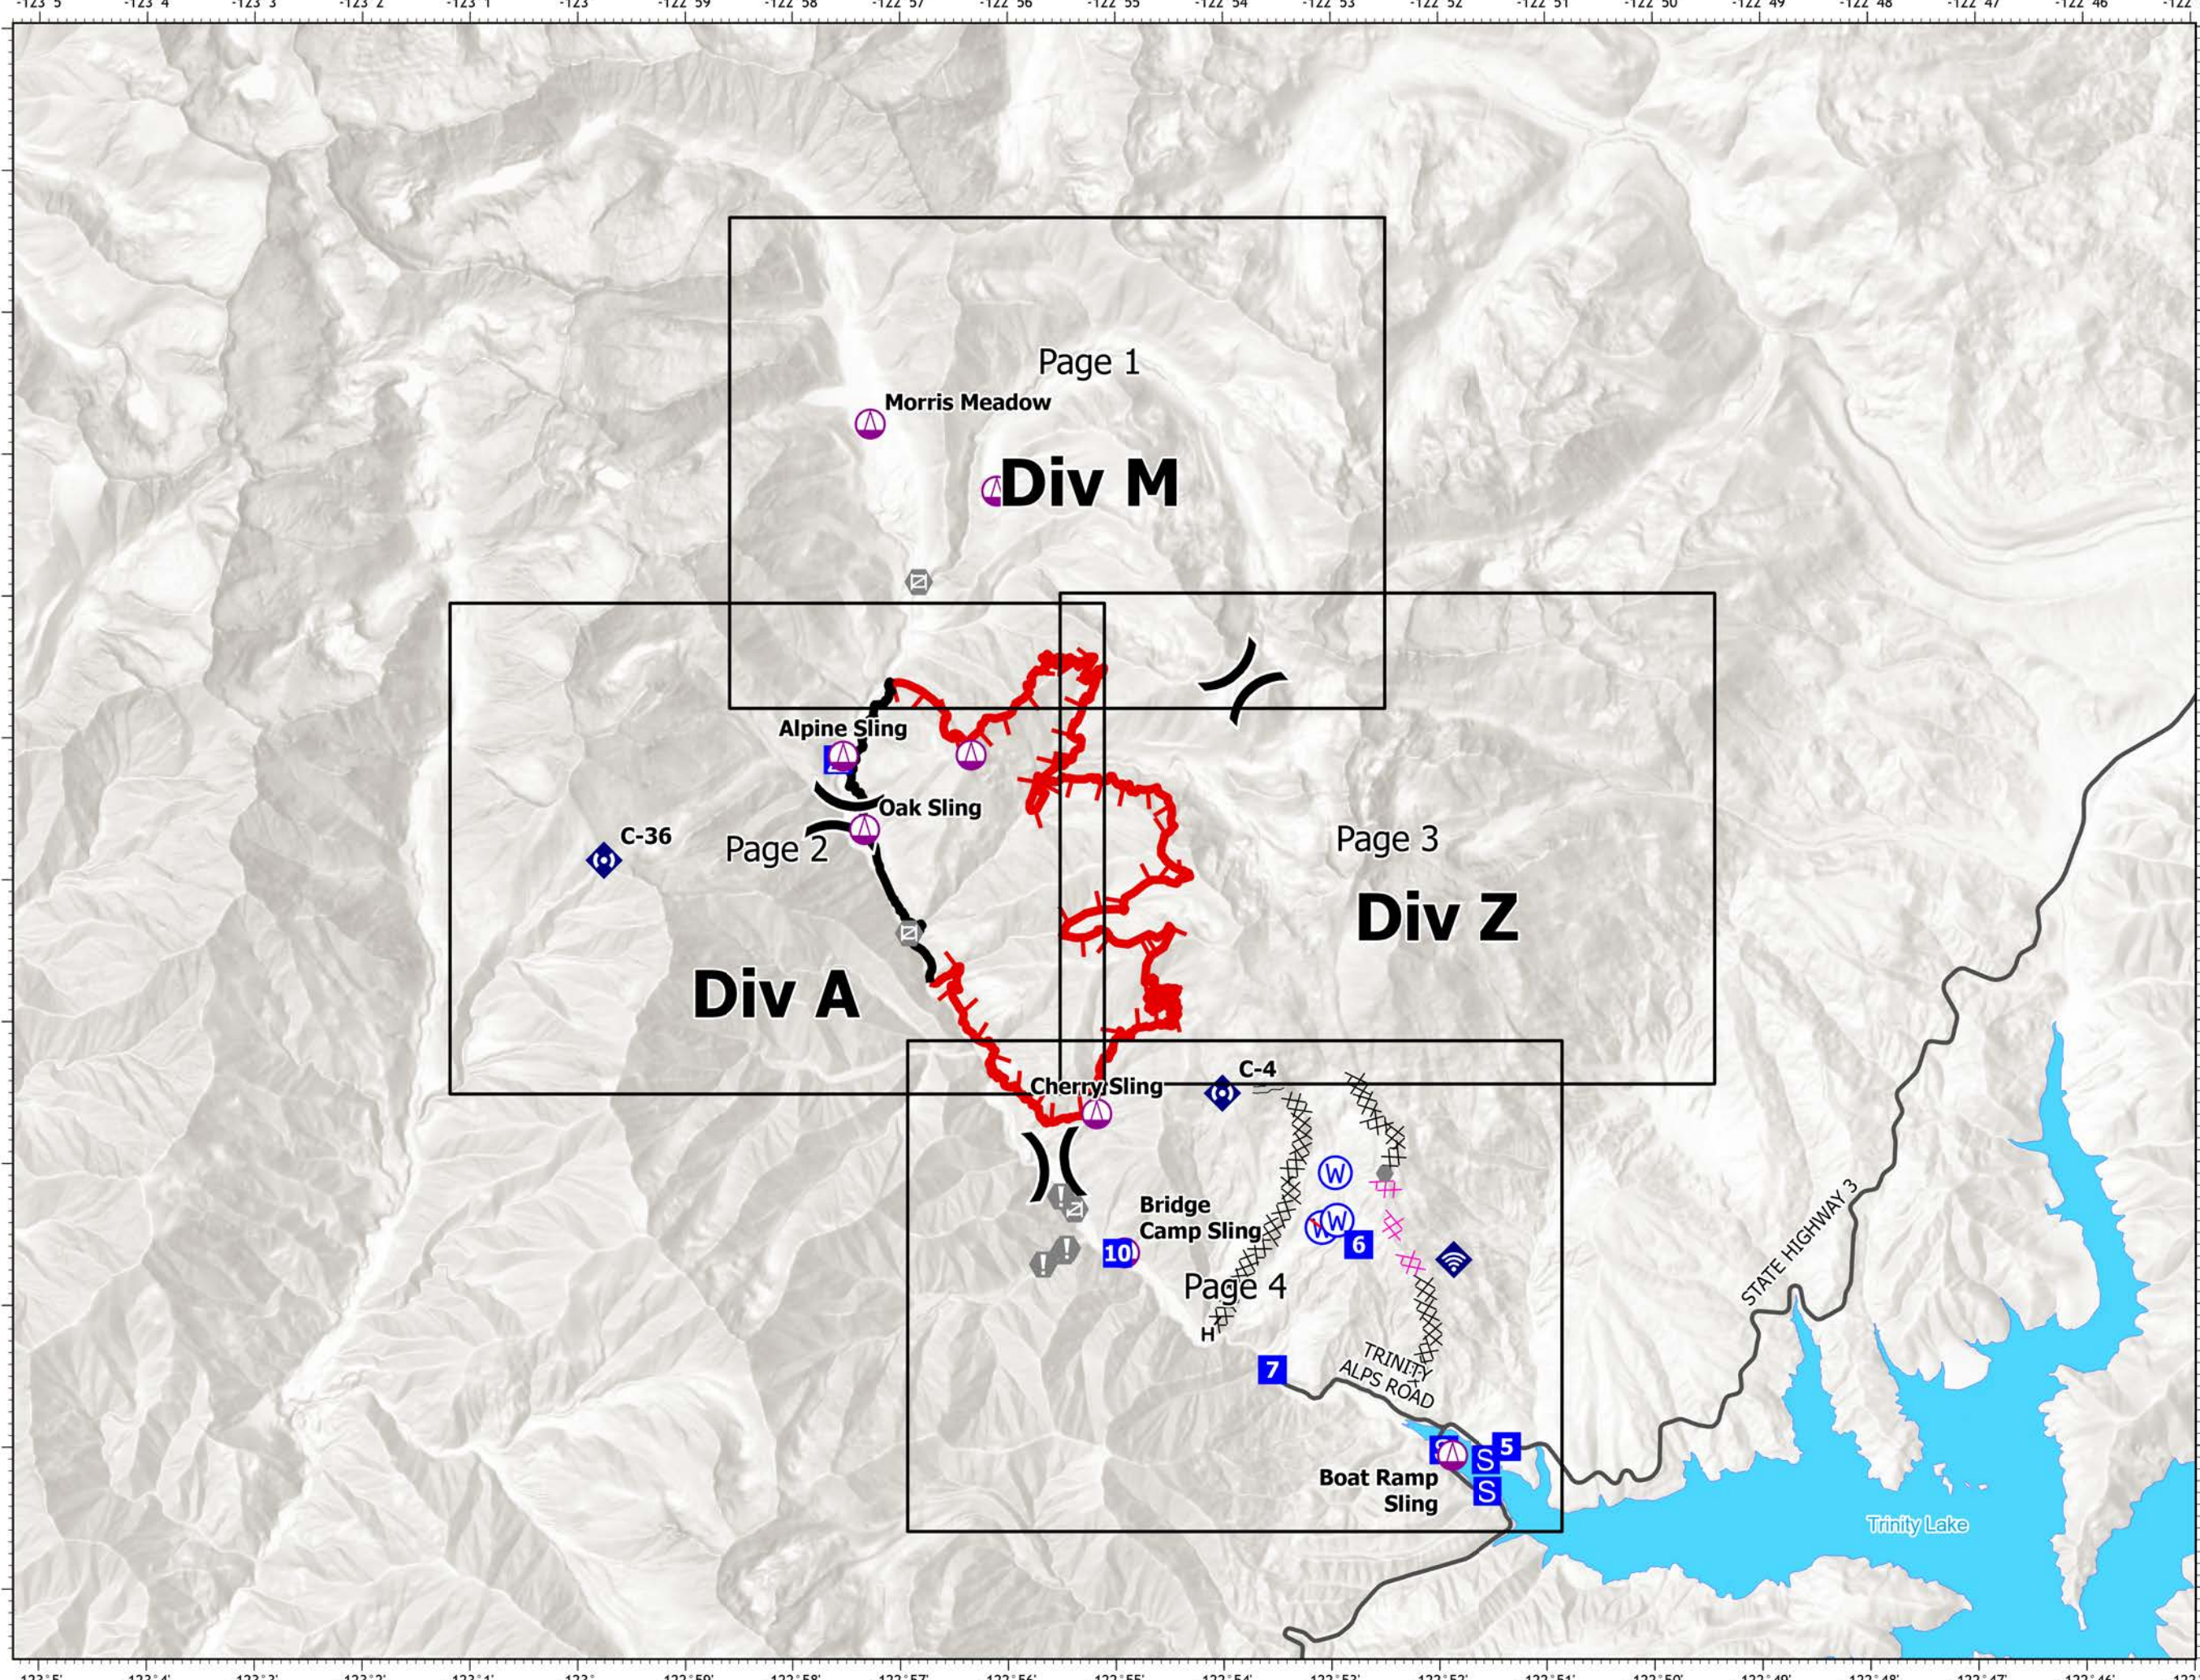

Deep Fire
CA-SHF-000973
August 22, 2023
3,823 acres

-  Sling Site
-  Division Break
-  Drop Point
-  Camp
-  Staging Area
-  Value at Risk
-  Other
-  Gate
-  Bridge
-  Internet Access
-  Repeater
-  Water Source
-  Restricted Water Source
-  Contained
-  Uncontained
-  Completed Dozer Line
-  Completed Hand Line
-  Planned Dozer Line
-  Access or Improved Road

IAP Map

Deep Fire

CA-SHF-000973
August 23, 2023
3,823 acres

-  Sling Site
-  Division Break
-  Gate
-  Contained
-  Uncontained
-  USDA FOREST SERVICE
-  NON-FS

Page 1

N

0 0.25 0.5 Miles

1:24,000

-  Division Break
-  Completed Dozer Line
-  Uncontained
-  USDA FOREST SERVICE
-  NON-FS
-  Private Timberlands

Page 3

1:24,000

IAP Map

Deep Fire

CA-SHF-000973
 August 23, 2023
 3,823 acres

- Sling Site
- Division Break
- Drop Point
- Staging Area
- Value at Risk
- Other
- Gate
- Bridge
- Internet Access
- Repeater
- Water Source
- Restricted Water Source
- Completed Dozer Line
- Completed Hand Line
- Planned Dozer Line
- Access or Improved Road
- Uncontained
- USDA FOREST SERVICE
- NON-FS
- Private Timberlands

Page 4

0 0.25 0.5 Miles
 1:24,000