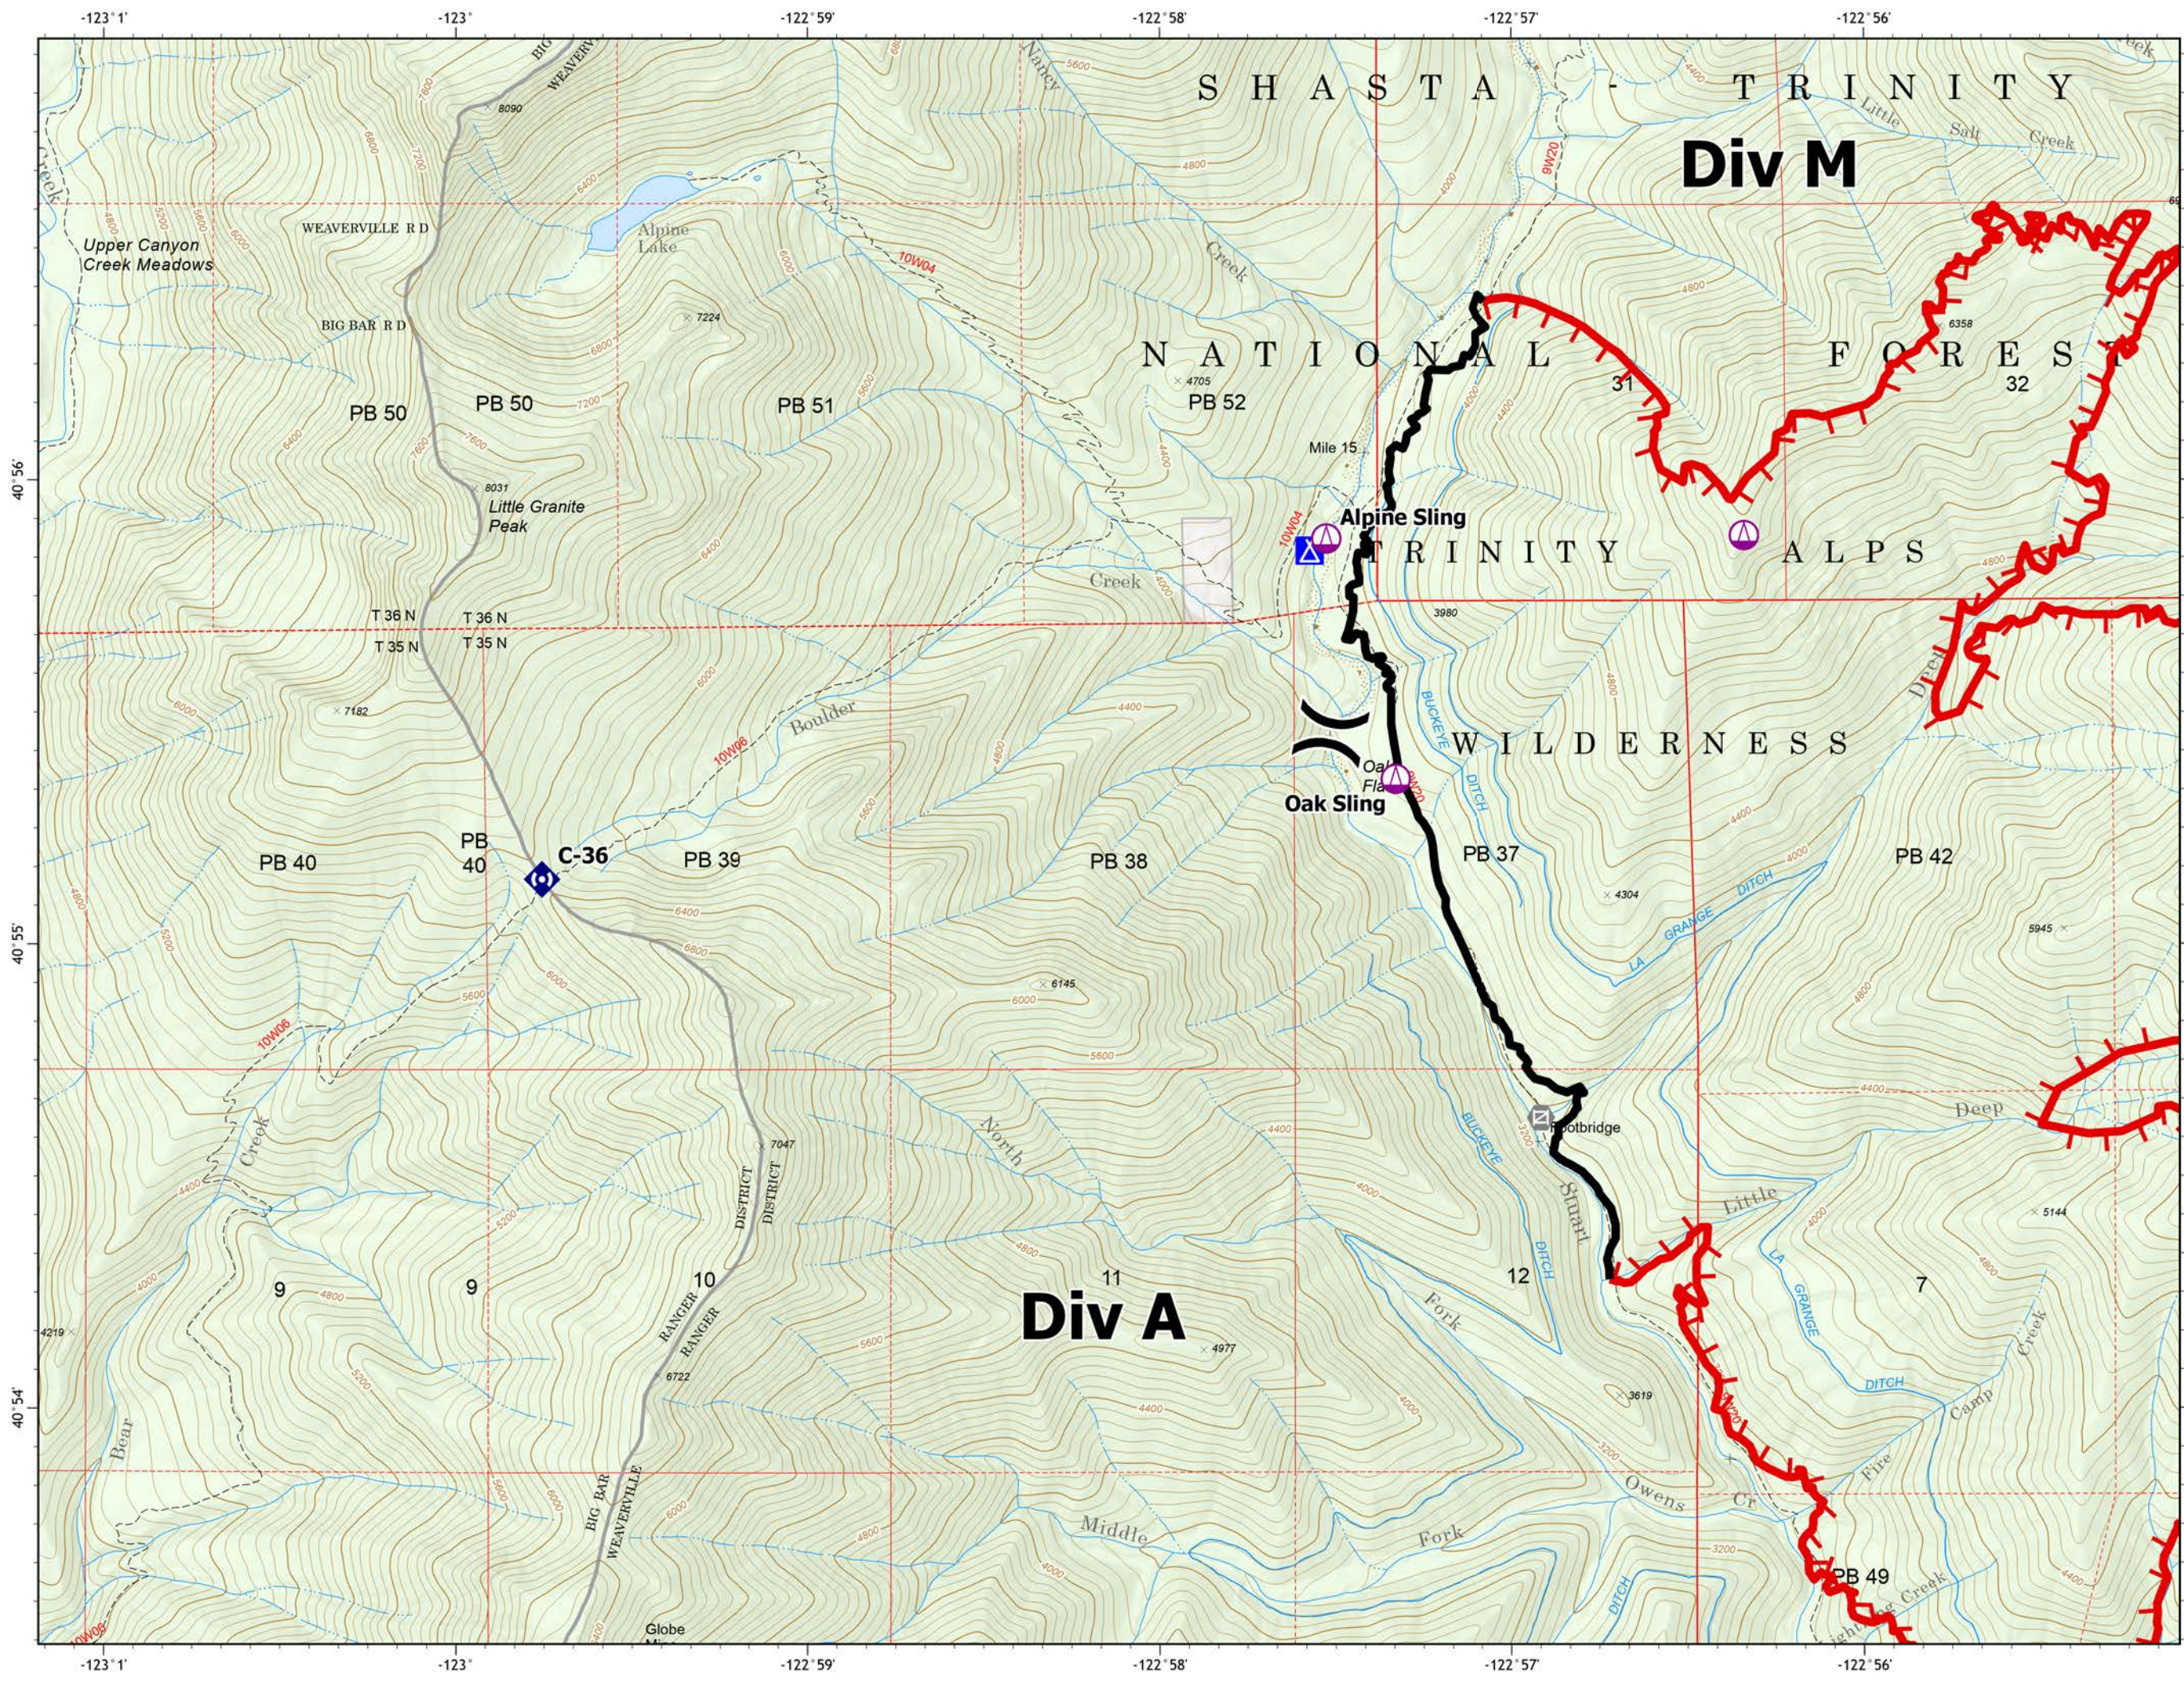

Deep Fire
CA-SHF-000973
August 22, 2023
3,823 acres

-  Sling Site
-  Division Break
-  Drop Point
-  Camp
-  Staging Area
-  Value at Risk
-  Other
-  Gate
-  Bridge
-  Internet Access
-  Repeater
-  Water Source
-  Restricted Water Source
-  Contained
-  Uncontained
-  Completed Dozer Line
-  Completed Hand Line
-  Planned Dozer Line
-  Access or Improved Road

IAP Map

Deep Fire

CA-SHF-000973
August 23, 2023
3,823 acres

-  Sling Site
-  Division Break
-  Gate
-  Contained
-  Uncontained
-  USDA FOREST SERVICE
-  NON-FS

Page 1

N

0 0.25 0.5 Miles

1:24,000

IAP Map

Deep Fire

CA-SHF-000973
August 23, 2023
3,823 acres

-  Sling Site
-  Division Break
-  Camp
-  Gate
-  Repeater
-  Contained
-  Uncontained
-  USDA FOREST SERVICE
-  NON-FS

Page 2

IAP Map

Deep Fire

CA-SHF-000973
August 23, 2023
3,823 acres

-  Division Break
-  Completed Dozer Line
-  Uncontained
-  USDA FOREST SERVICE
-  NON-FS
-  Private Timberlands

Page 3

1:24,000

IAP Map

Deep Fire

CA-SHF-000973
 August 23, 2023
 3,823 acres

- Sling Site
- Division Break
- Drop Point
- Staging Area
- Value at Risk
- Other
- Gate
- Bridge
- Internet Access
- Repeater
- Water Source
- Restricted Water Source
- Completed Dozer Line
- Completed Hand Line
- Planned Dozer Line
- Access or Improved Road
- Uncontained
- USDA FOREST SERVICE
- NON-FS
- Private Timberlands