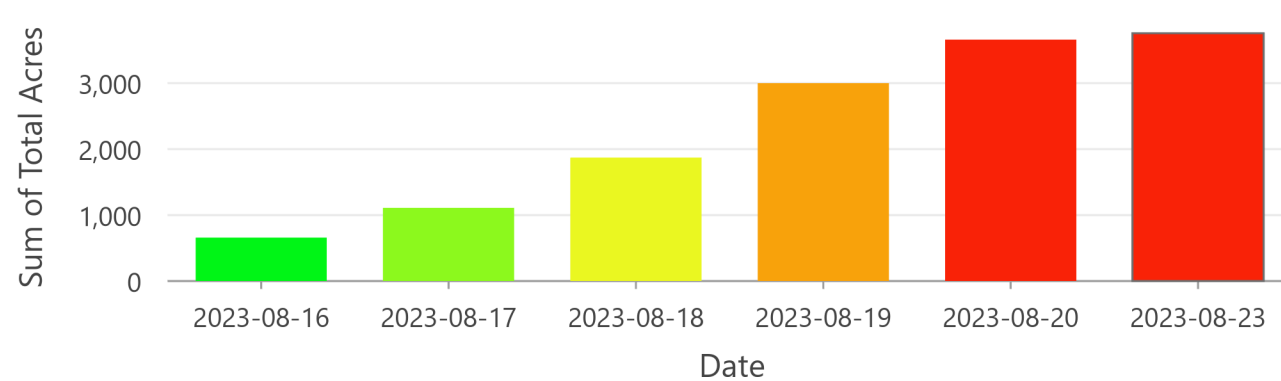

Deep Fire Progression

| | | |
|--------------|------------|-----------------|
| Light Green | 2023-08-16 | 657 growth ac |
| Green | 2023-08-17 | 452 growth ac |
| Yellow-Green | 2023-08-18 | 762 growth ac |
| Yellow | 2023-08-19 | 1,129 growth ac |
| Orange | 2023-08-20 | 659 growth ac |
| Red | 2023-08-23 | 97 growth ac |