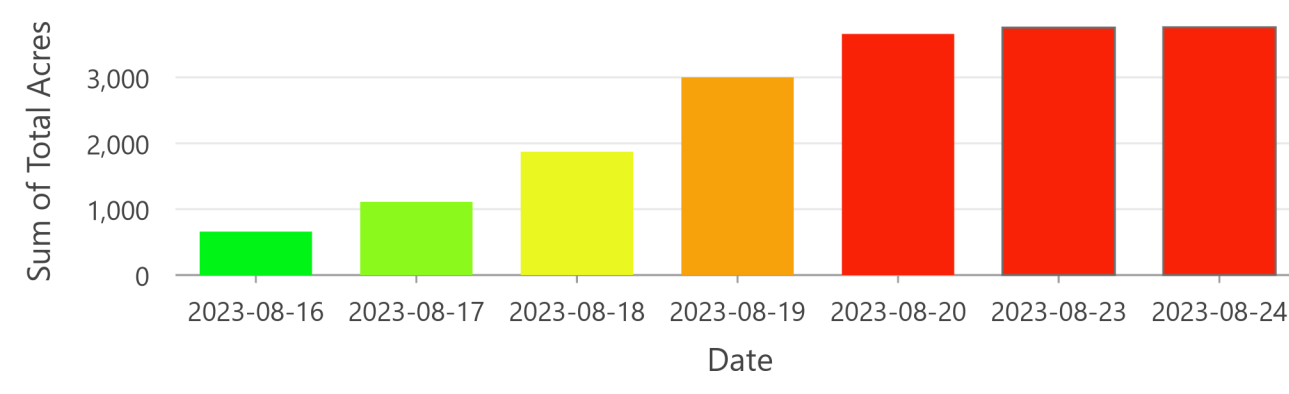

Deep Fire Progression

2023-08-16	657 growth ac	657 total ac
2023-08-17	452 growth ac	1,109 total ac
2023-08-18	762 growth ac	1,871 total ac
2023-08-19	1,129 growth ac	3,000 total ac
2023-08-20	659 growth ac	3,659 total ac
2023-08-23	97 growth ac	3,756 total ac
2023-08-24	5 growth ac	3,761 total ac