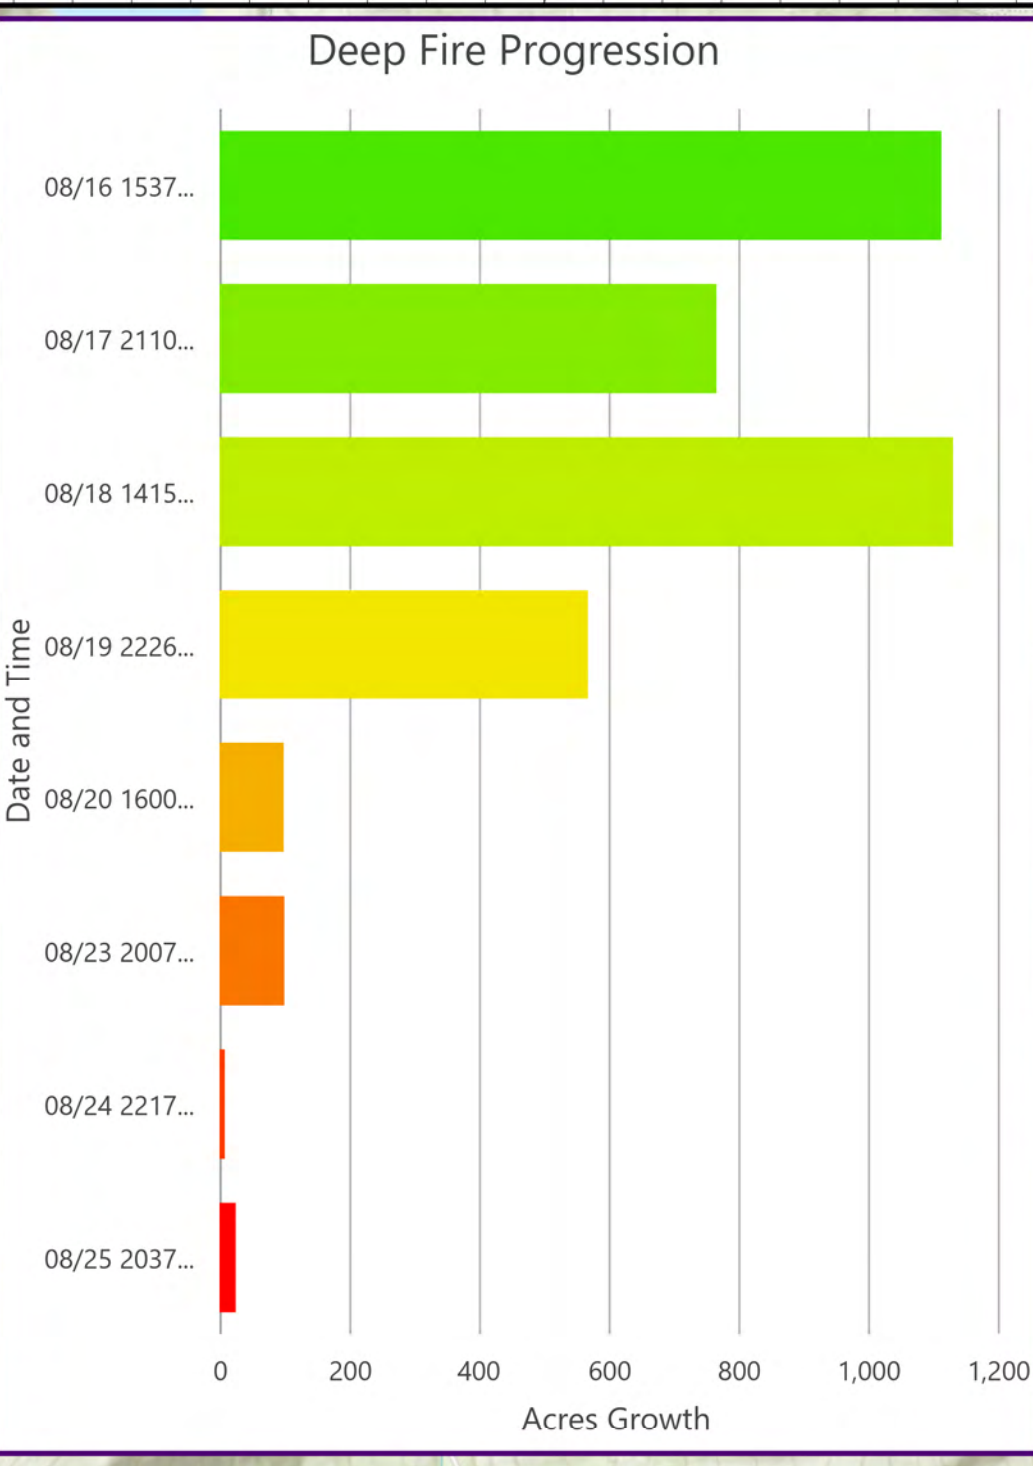

Progression Map

Deep Fire
CA-SHF-000973
August 26, 2023

Date, Time, Acres of Growth

- 08/16 1537, 1110ac
- 08/17 2110, 763ac
- 08/18 1415, 1128ac
- 08/19 2226, 565ac
- 08/20 1600, 96ac
- 08/23 2007, 97ac
- 08/24 2217, 5ac
- 08/25 2037, 22ac

1:15,000
Datum: North American 1983