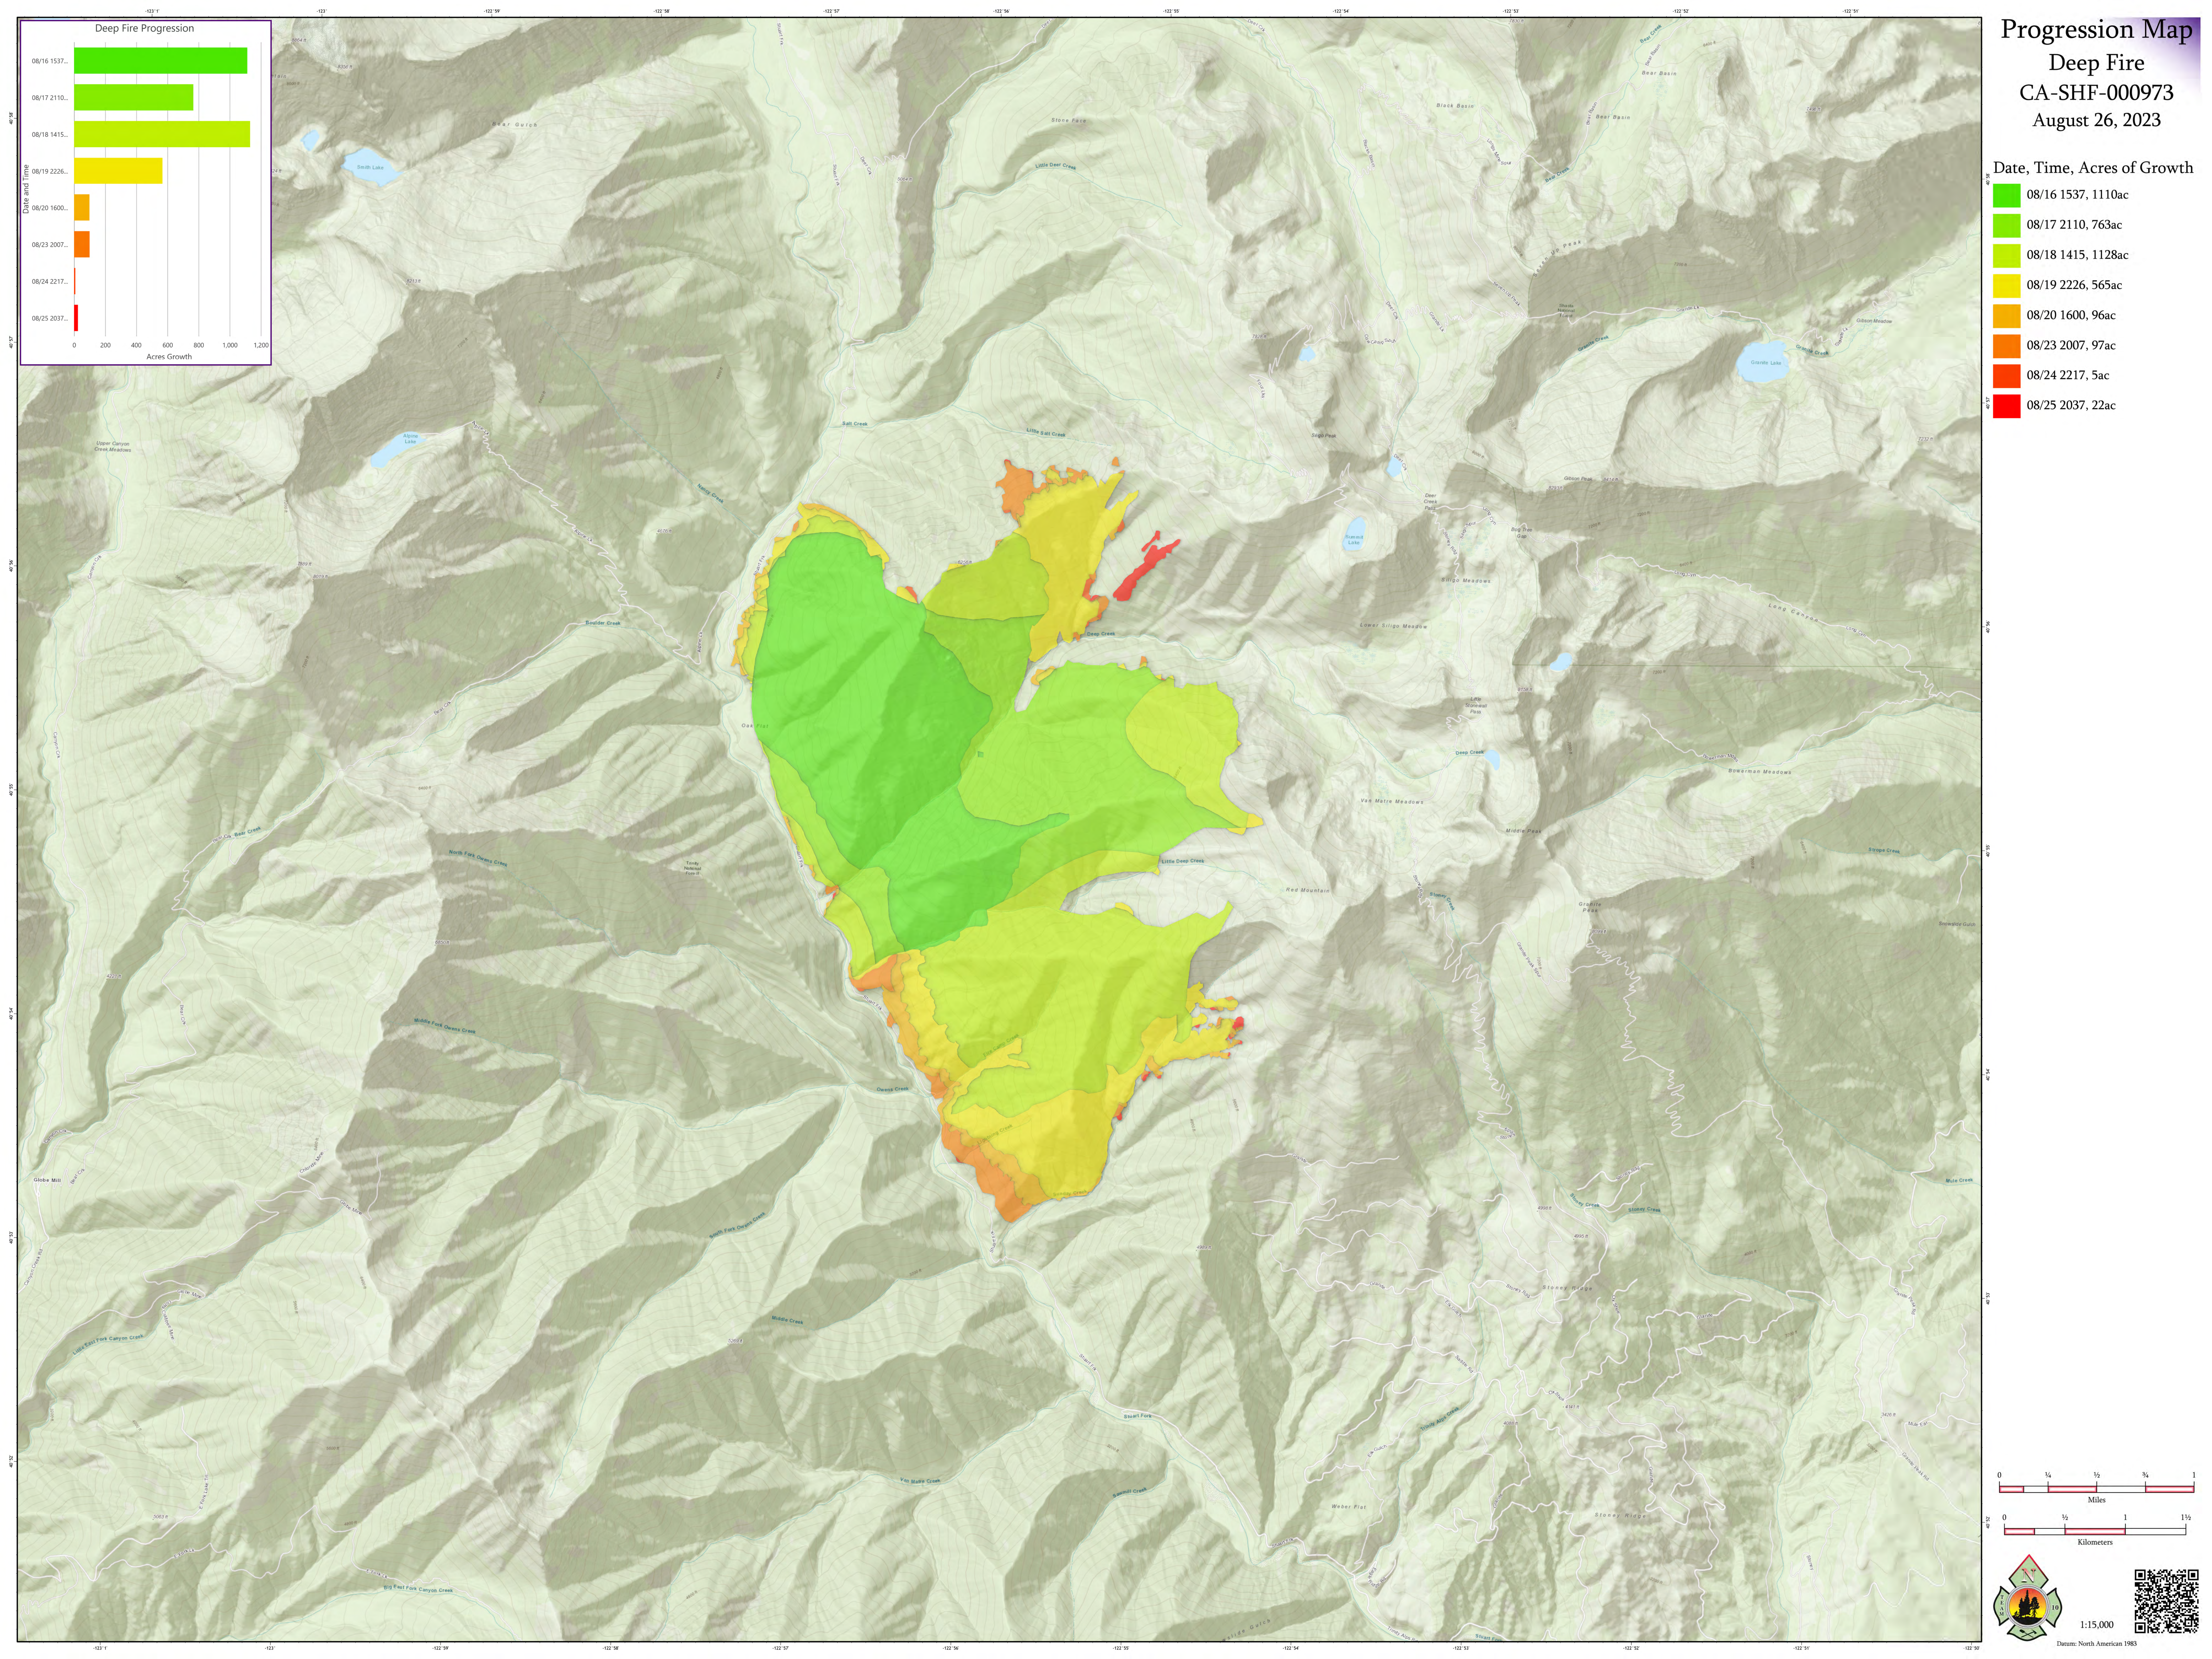

Progression Map

Deep Fire
CA-SHF-000973
August 26, 2023

Date, Time, Acres of Growth

- 08/16 1537, 1110ac
- 08/17 2110, 763ac
- 08/18 1415, 1128ac
- 08/19 2226, 565ac
- 08/20 1600, 96ac
- 08/23 2007, 97ac
- 08/24 2217, 5ac
- 08/25 2037, 22ac

1:15,000
Datum: North American 1983