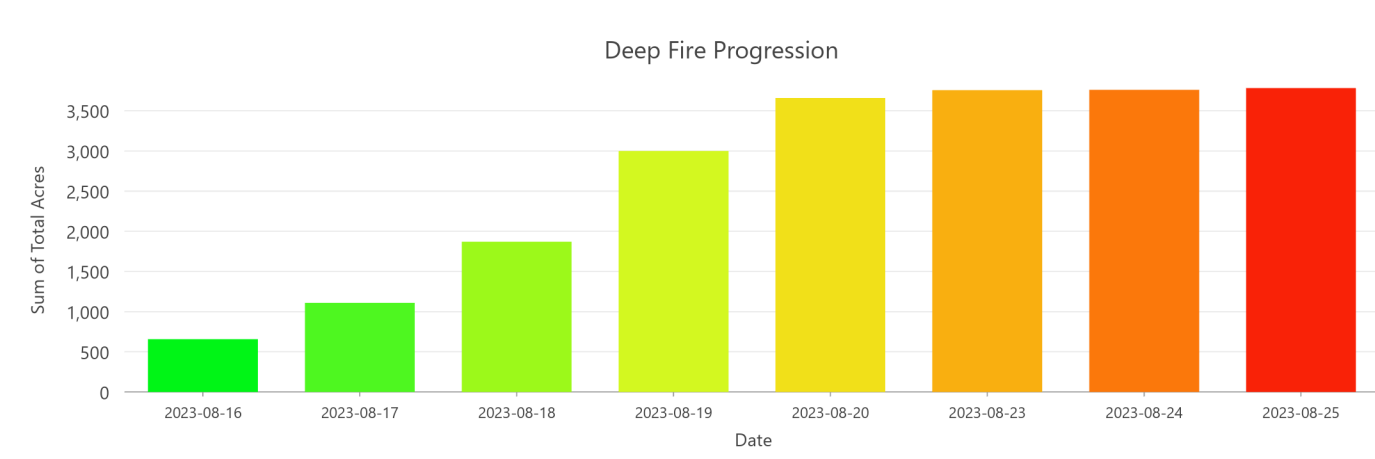

2023-08-16	657 growth ac
2023-08-17	452 growth ac
2023-08-18	762 growth ac
2023-08-19	1,129 growth ac
2023-08-20	659 growth ac
2023-08-23	97 growth ac
2023-08-24	5 growth ac
2023-08-25	22 growth ac

Progression Map  
 Deep Fire  
 CA-SHF-000973  
 August 26, 2023