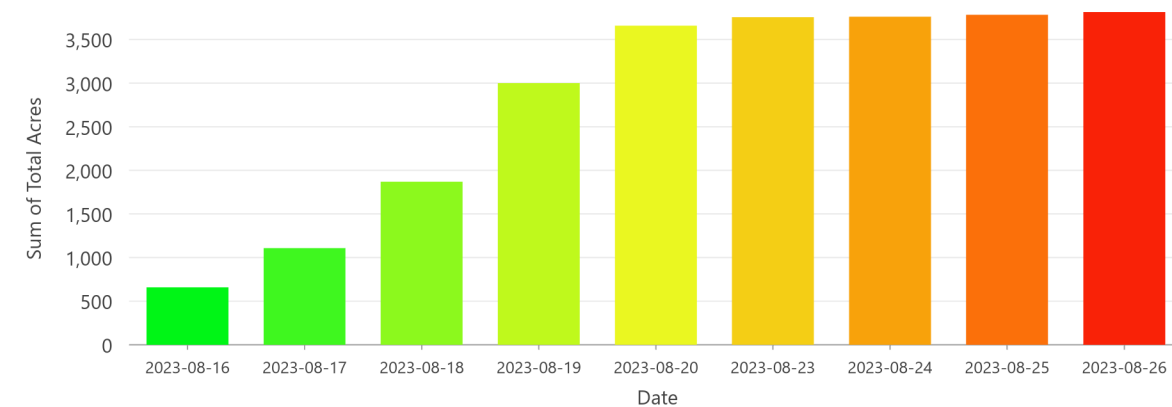

2023-08-16	657 growth ac
2023-08-17	452 growth ac
2023-08-18	762 growth ac
2023-08-19	1,129 growth ac
2023-08-20	659 growth ac
2023-08-23	97 growth ac
2023-08-24	5 growth ac
2023-08-25	22 growth ac
2023-08-26	32 growth ac

Deep Fire Progression

Progression Map
Deep Fire
 CA-SHF-000973
 August 27, 2023