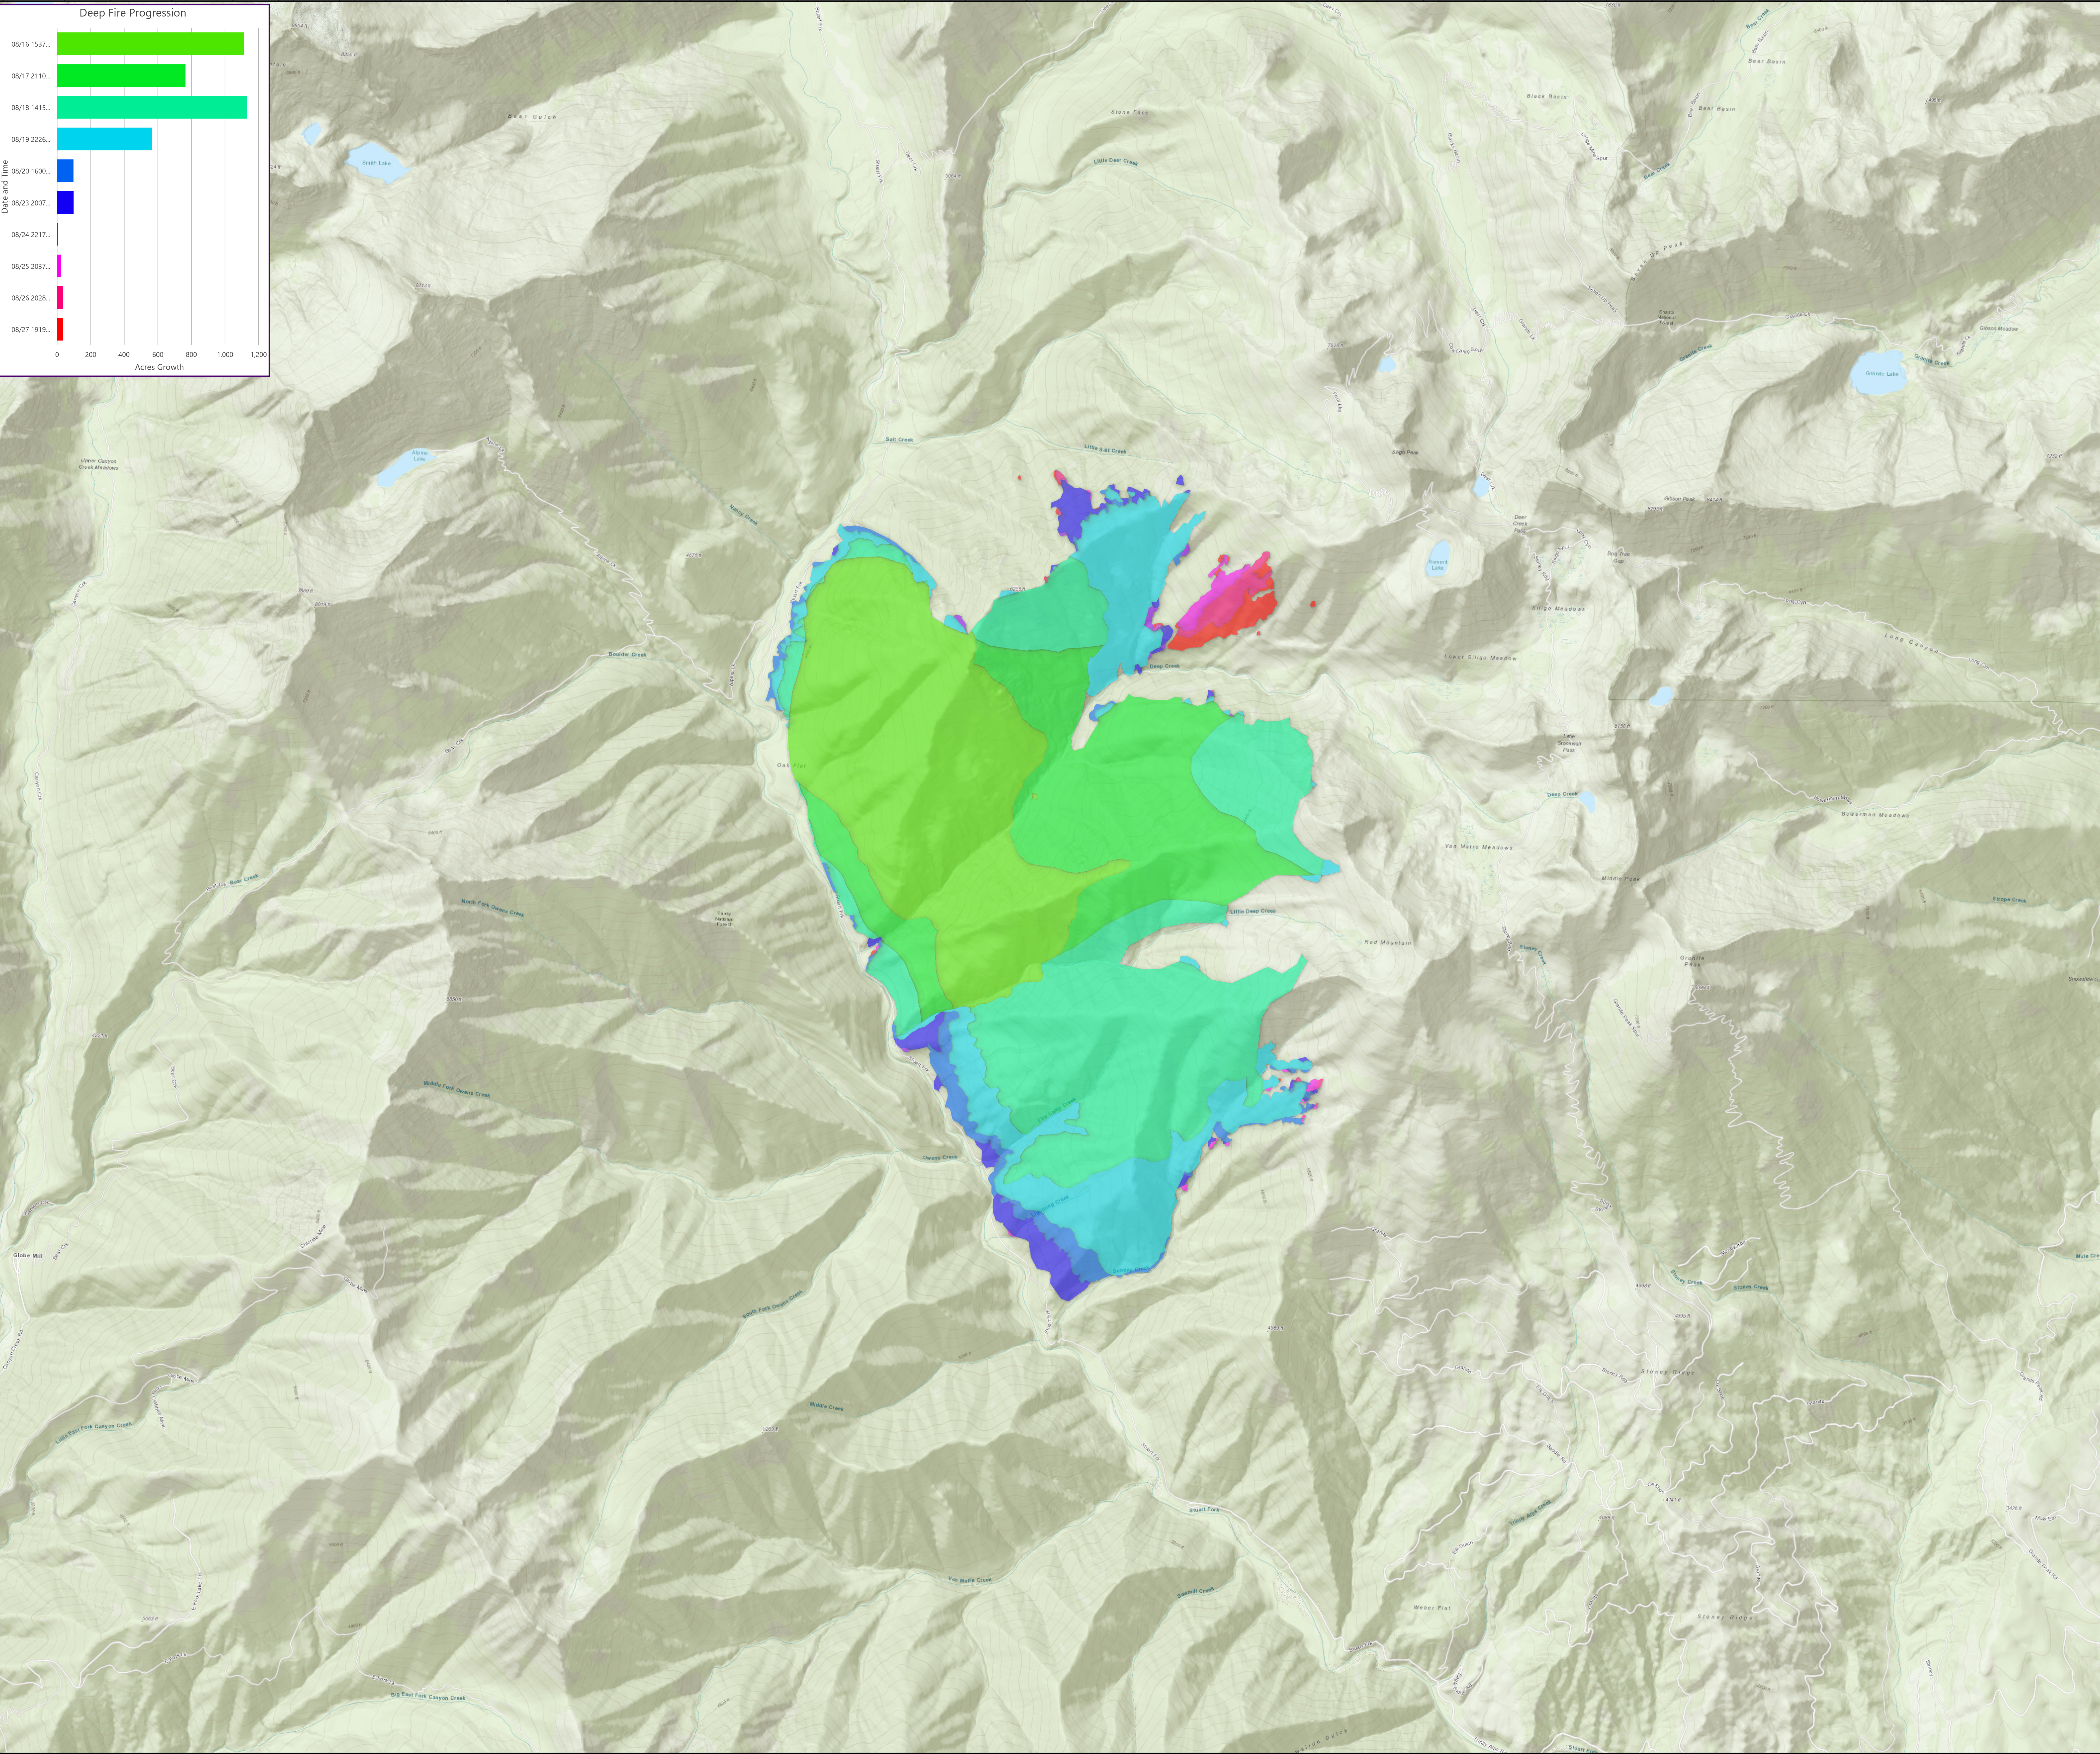

Progression Map

Deep Fire
CA-SHF-000973
August 28, 2023

Date, Time, Acres of Growth

- 08/16 1537, 1110ac
- 08/17 2110, 763ac
- 08/18 1415, 1128ac
- 08/19 2226, 565ac
- 08/20 1600, 96ac
- 08/23 2007, 97ac
- 08/24 2217, 5ac
- 08/25 2037, 22ac
- 08/26 2028, 32ac
- 08/27 1919, 34ac

1:15,000
Datum: North American 1983