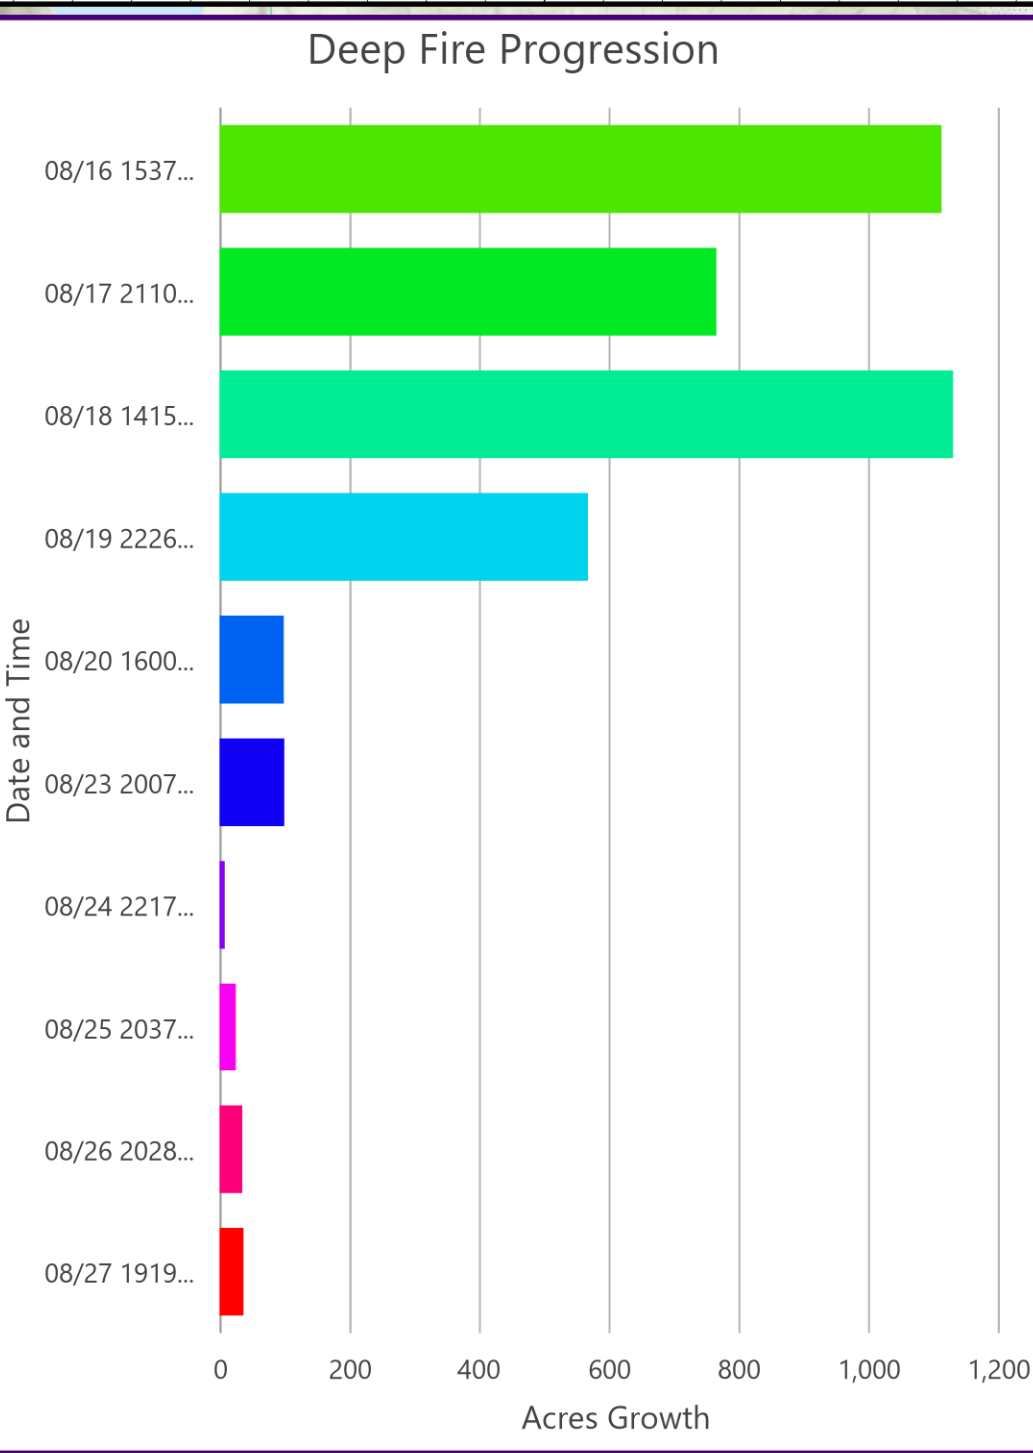

Progression Map

Deep Fire
CA-SHF-000973
August 28, 2023

Date, Time, Acres of Growth

- 08/16 1537, 1110ac
- 08/17 2110, 763ac
- 08/18 1415, 1128ac
- 08/19 2226, 565ac
- 08/20 1600, 96ac
- 08/23 2007, 97ac
- 08/24 2217, 5ac
- 08/25 2037, 22ac
- 08/26 2028, 32ac
- 08/27 1919, 34ac

1:15,000
Datum: North American 1983