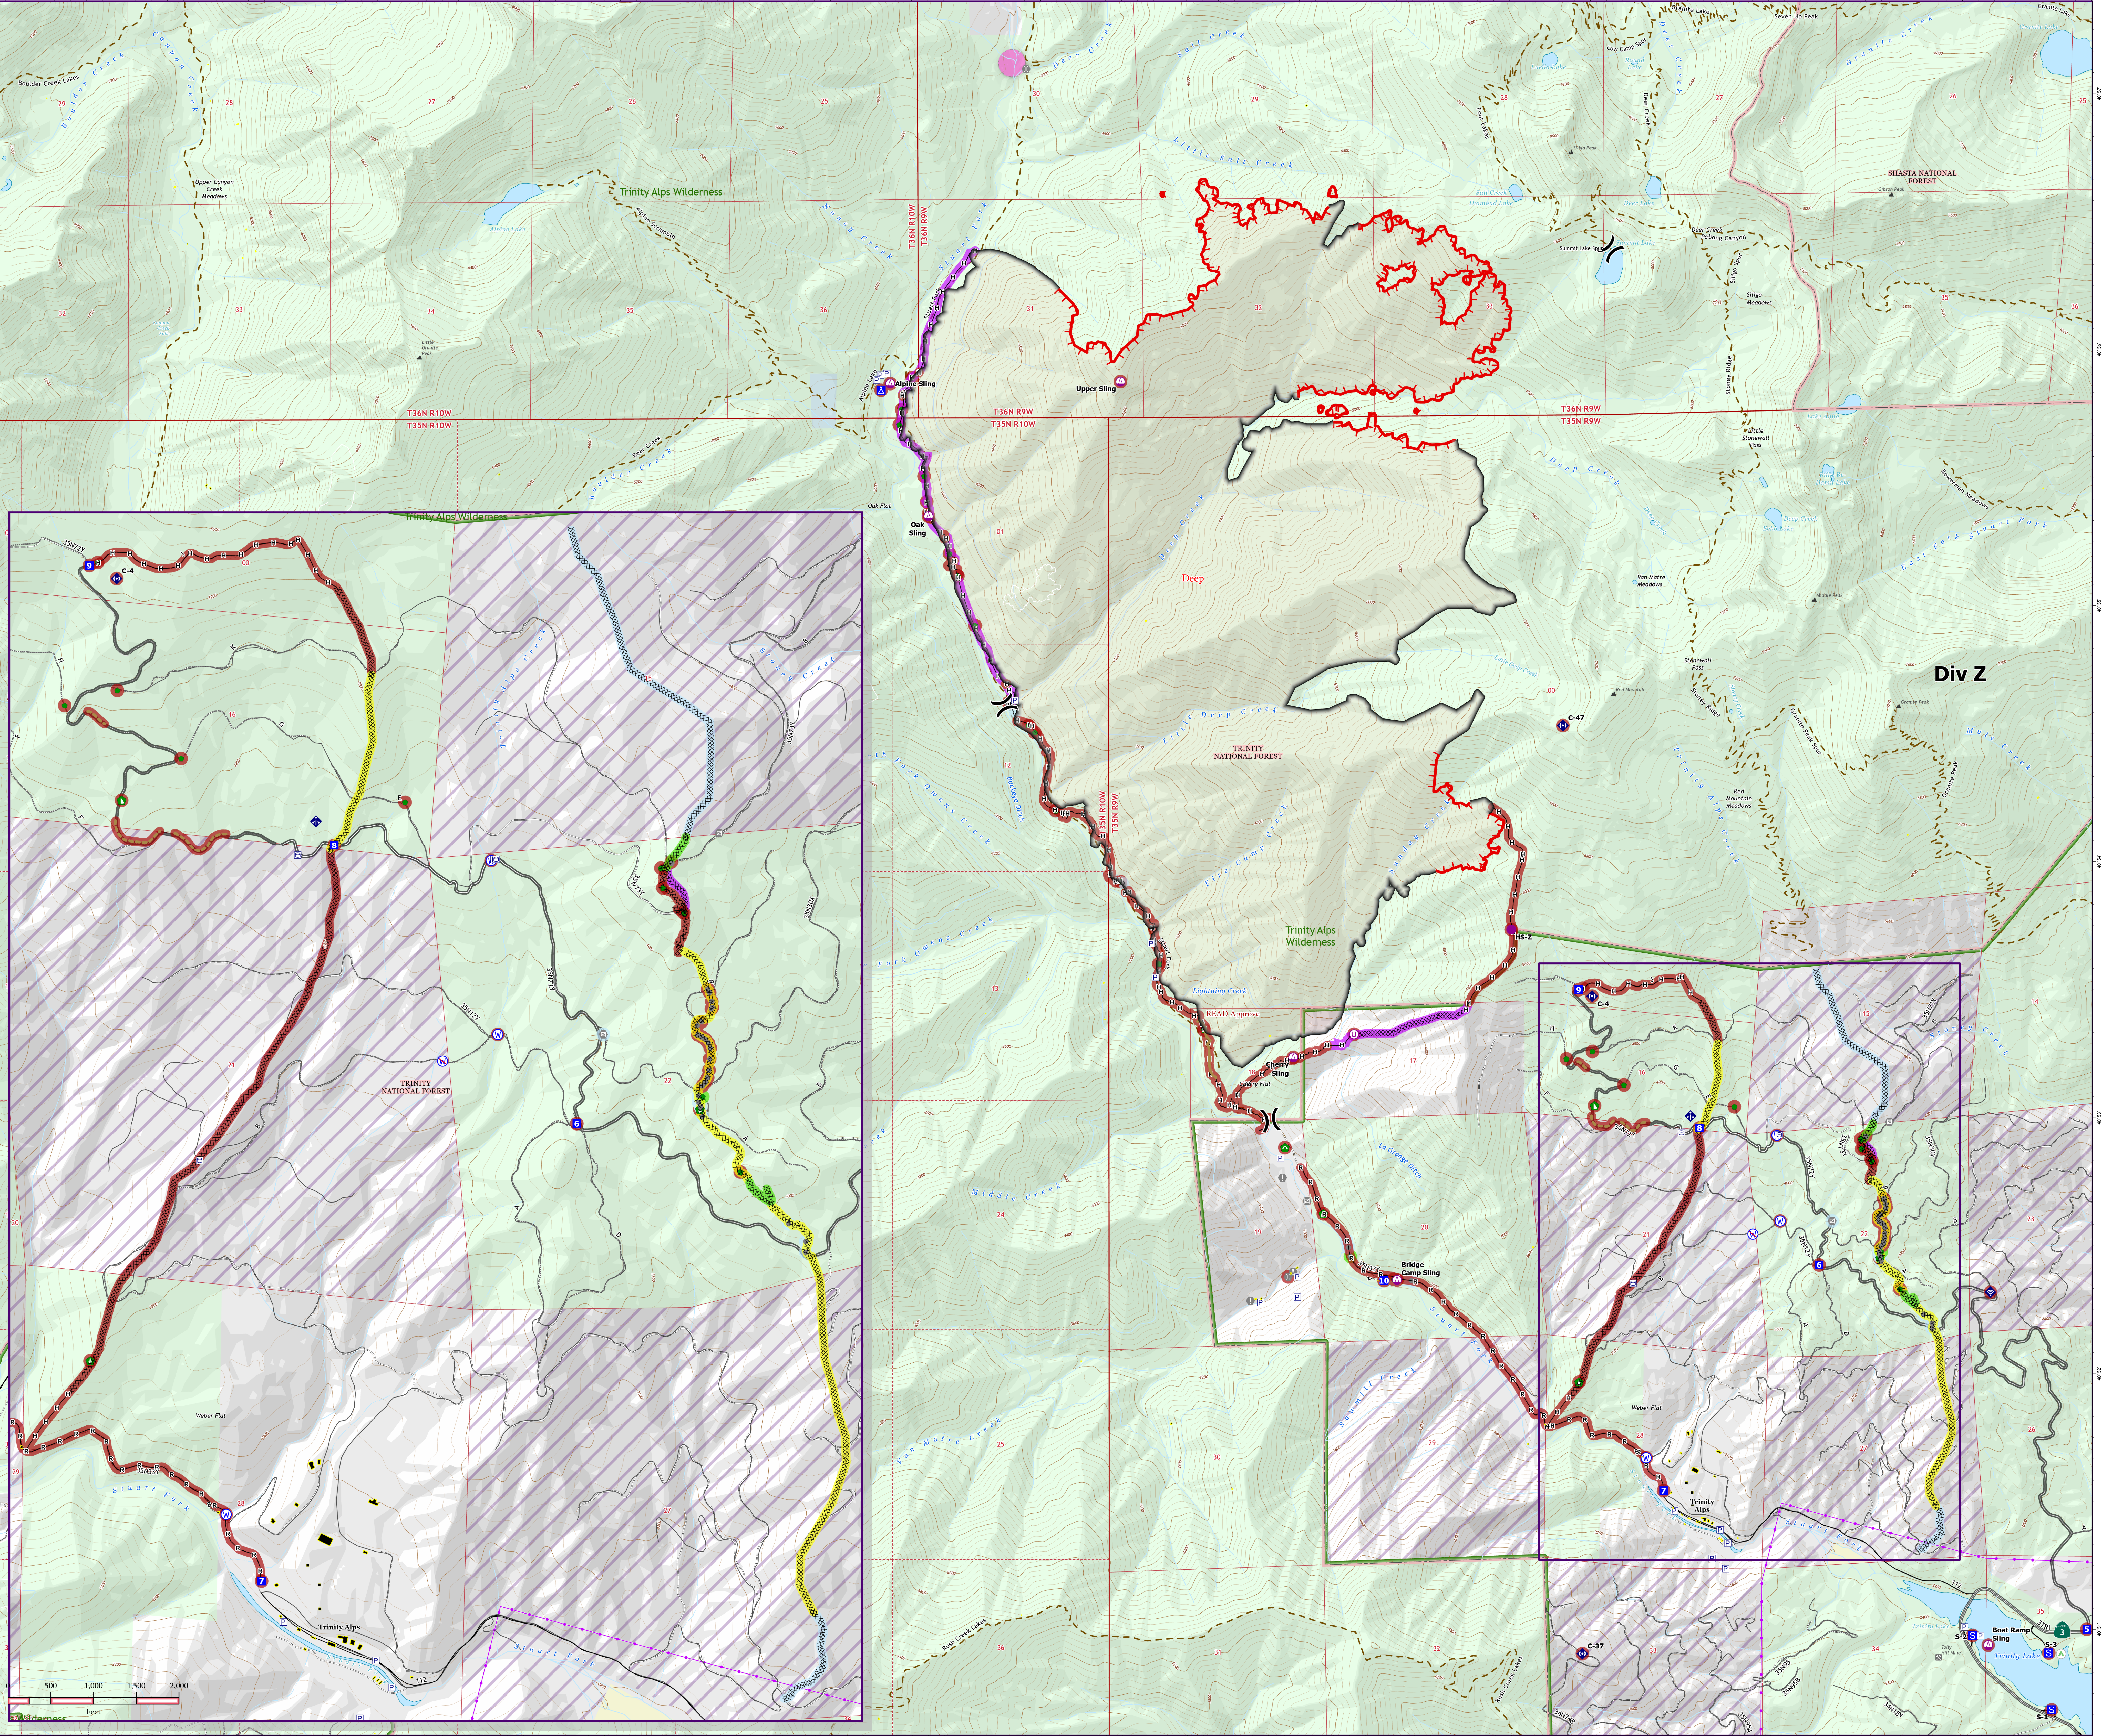

# Repair Map

## Deep Fire CA-SHF-000973

August 30, 2023  
4,114 acres on 8/29 at 23:21

- Completed - Inspected
- In Progress
- Repair Needed
- No Repair Needed
- Needs Assessment
- Helispot
- Slings Site
- Unimproved Landing Area
- Division Break
- Drop Point
- Camp
- Staging Area
- Value at Risk
- Other
- Gate
- Bridge
- Road Repair
- Repair Point
- Hazard Tree
- Dozer Push
- Culvert
- Mobile Weather Unit
- Internet Access
- Repeater
- Water Source
- Restricted Water Source
- Pump
- Water Tank
- Contained
- Uncontained
- Completed Dozer Line
- Completed Hand Line
- Completed Road as Line
- Repair Line
- Road Repair
- Structures
- Mine
- Summit
- Campground
- Paved Road
- Gravel Road
- Dirt Road
- Unimproved Road
- Closed Road
- Sensitive Areas
- Trinity Alps Wilderness
- Surface Management
- Bureau of Reclamation (BOR)
- State
- US Forest Service (USFS)
- SPI Lands
- Private

0 1/4 1/2 3/4 1 Miles  
0 1/4 1/2 3/4 1 Kilometers

500 1,000 1,500 2,000 Feet

Wilderness

1:14,000

Datum: North American 1983