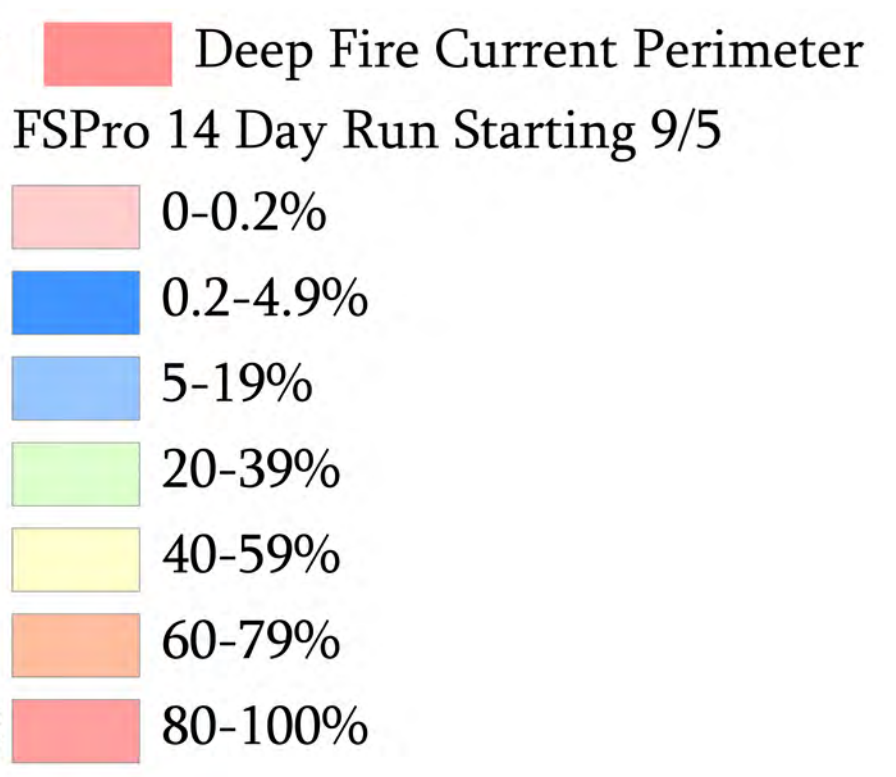

# FSPro Run Map

Deep Fire

CA-SHF-000973

September 4th

4 Days of Forecast  
Weather  
Simulating 2,000 fires  
-Assumes NO  
Suppression-

1:20,000

Datum: North American 1983