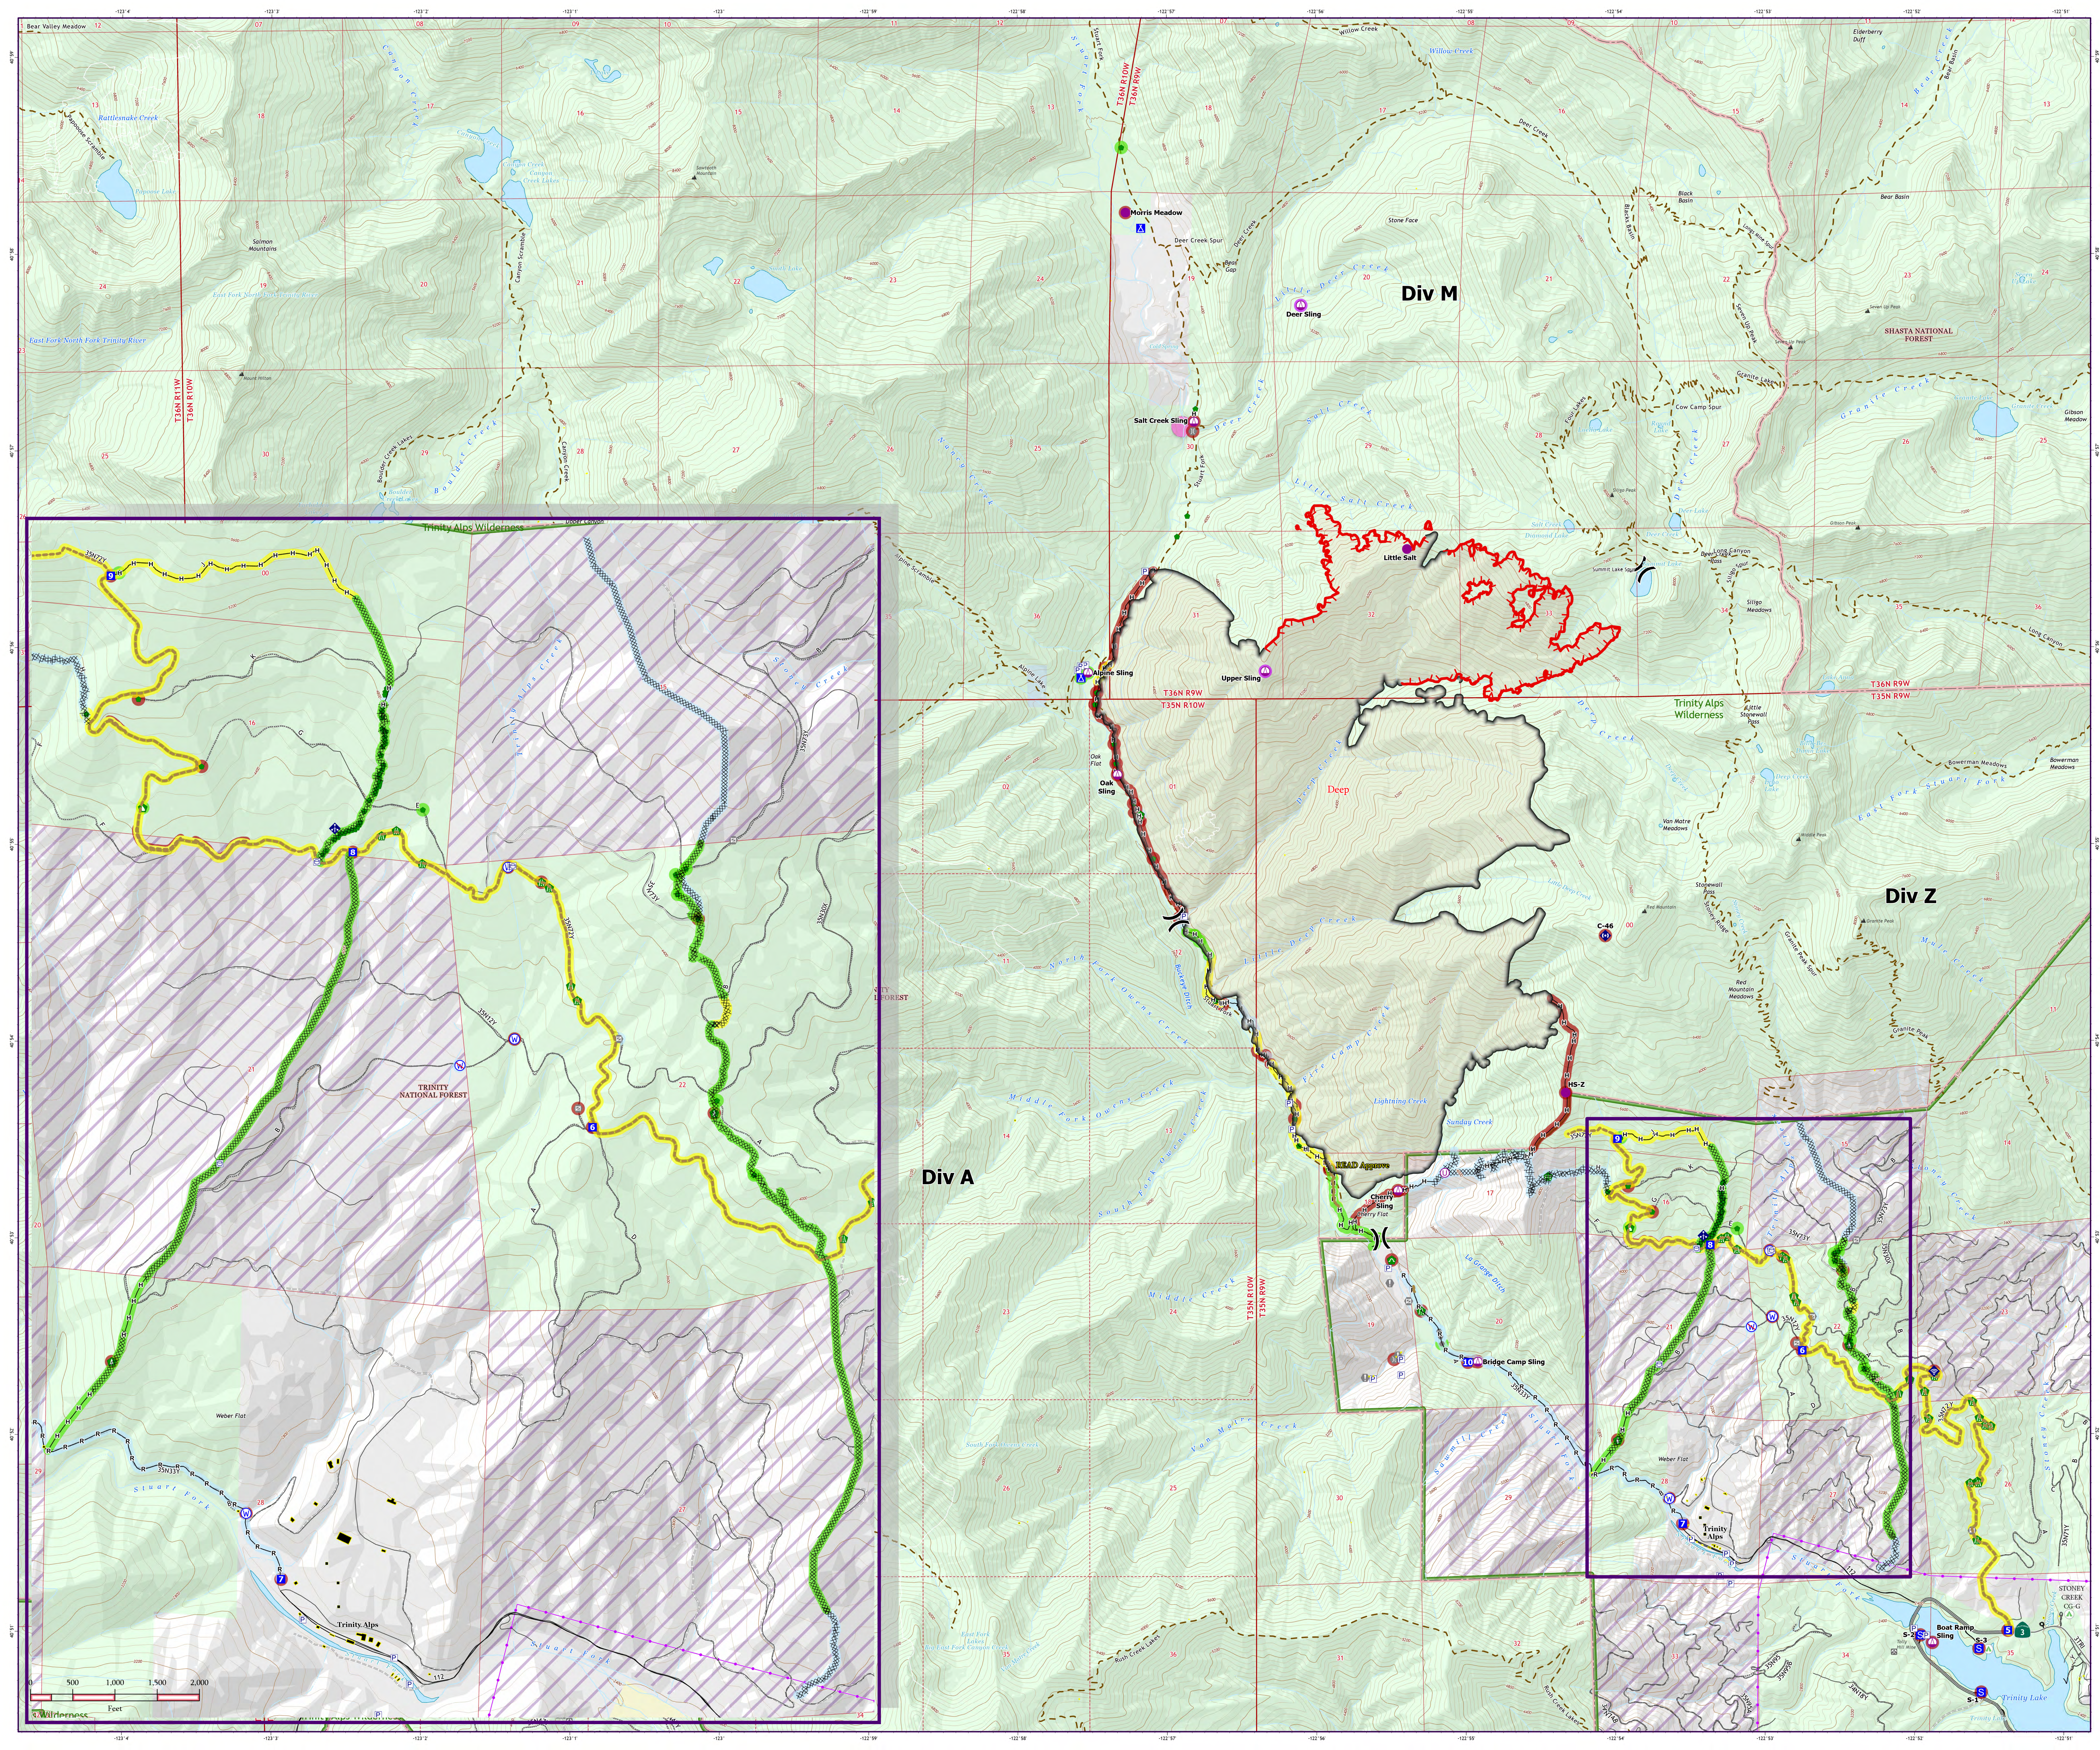

Repair Map

Deep Fire

CA-SHF-000973

September 7, 2023

4,198 acres on 9/4 at 0321Hrs

- Completed - Inspected
- In Progress
- Repair Needed
- No Repair Needed
- Helipot
- Sling Site
- Unimproved Landing Area
- Division Break
- Drop Point
- Camp
- Staging Area
- Value at Risk
- Other
- Gate
- Bridge
- Stream Crossing
- Road Repair
- Repair Point
- Hazard Tree
- Danger Push
- Culvert
- Mobile Weather Unit
- Internet Access
- Repeater
- Water Source
- Restricted Water Source
- Pump
- Water Tank
- Contained
- Uncontained
- Completed Dozer Line
- Completed Hand Line
- Completed Road as Line
- Repair Line
- Road Repair
- Structures
- Mine
- Summit
- Campground
- Paved Road
- Gravel Road
- Dirt Road
- Unimproved Road
- Closed Road
- Sensitive Areas
- Trinity Alps Wilderness
- Surface Management
- Bureau of Reclamation (BOR)
- State
- US Forest Service (USFS)
- SPI Lands
- Private