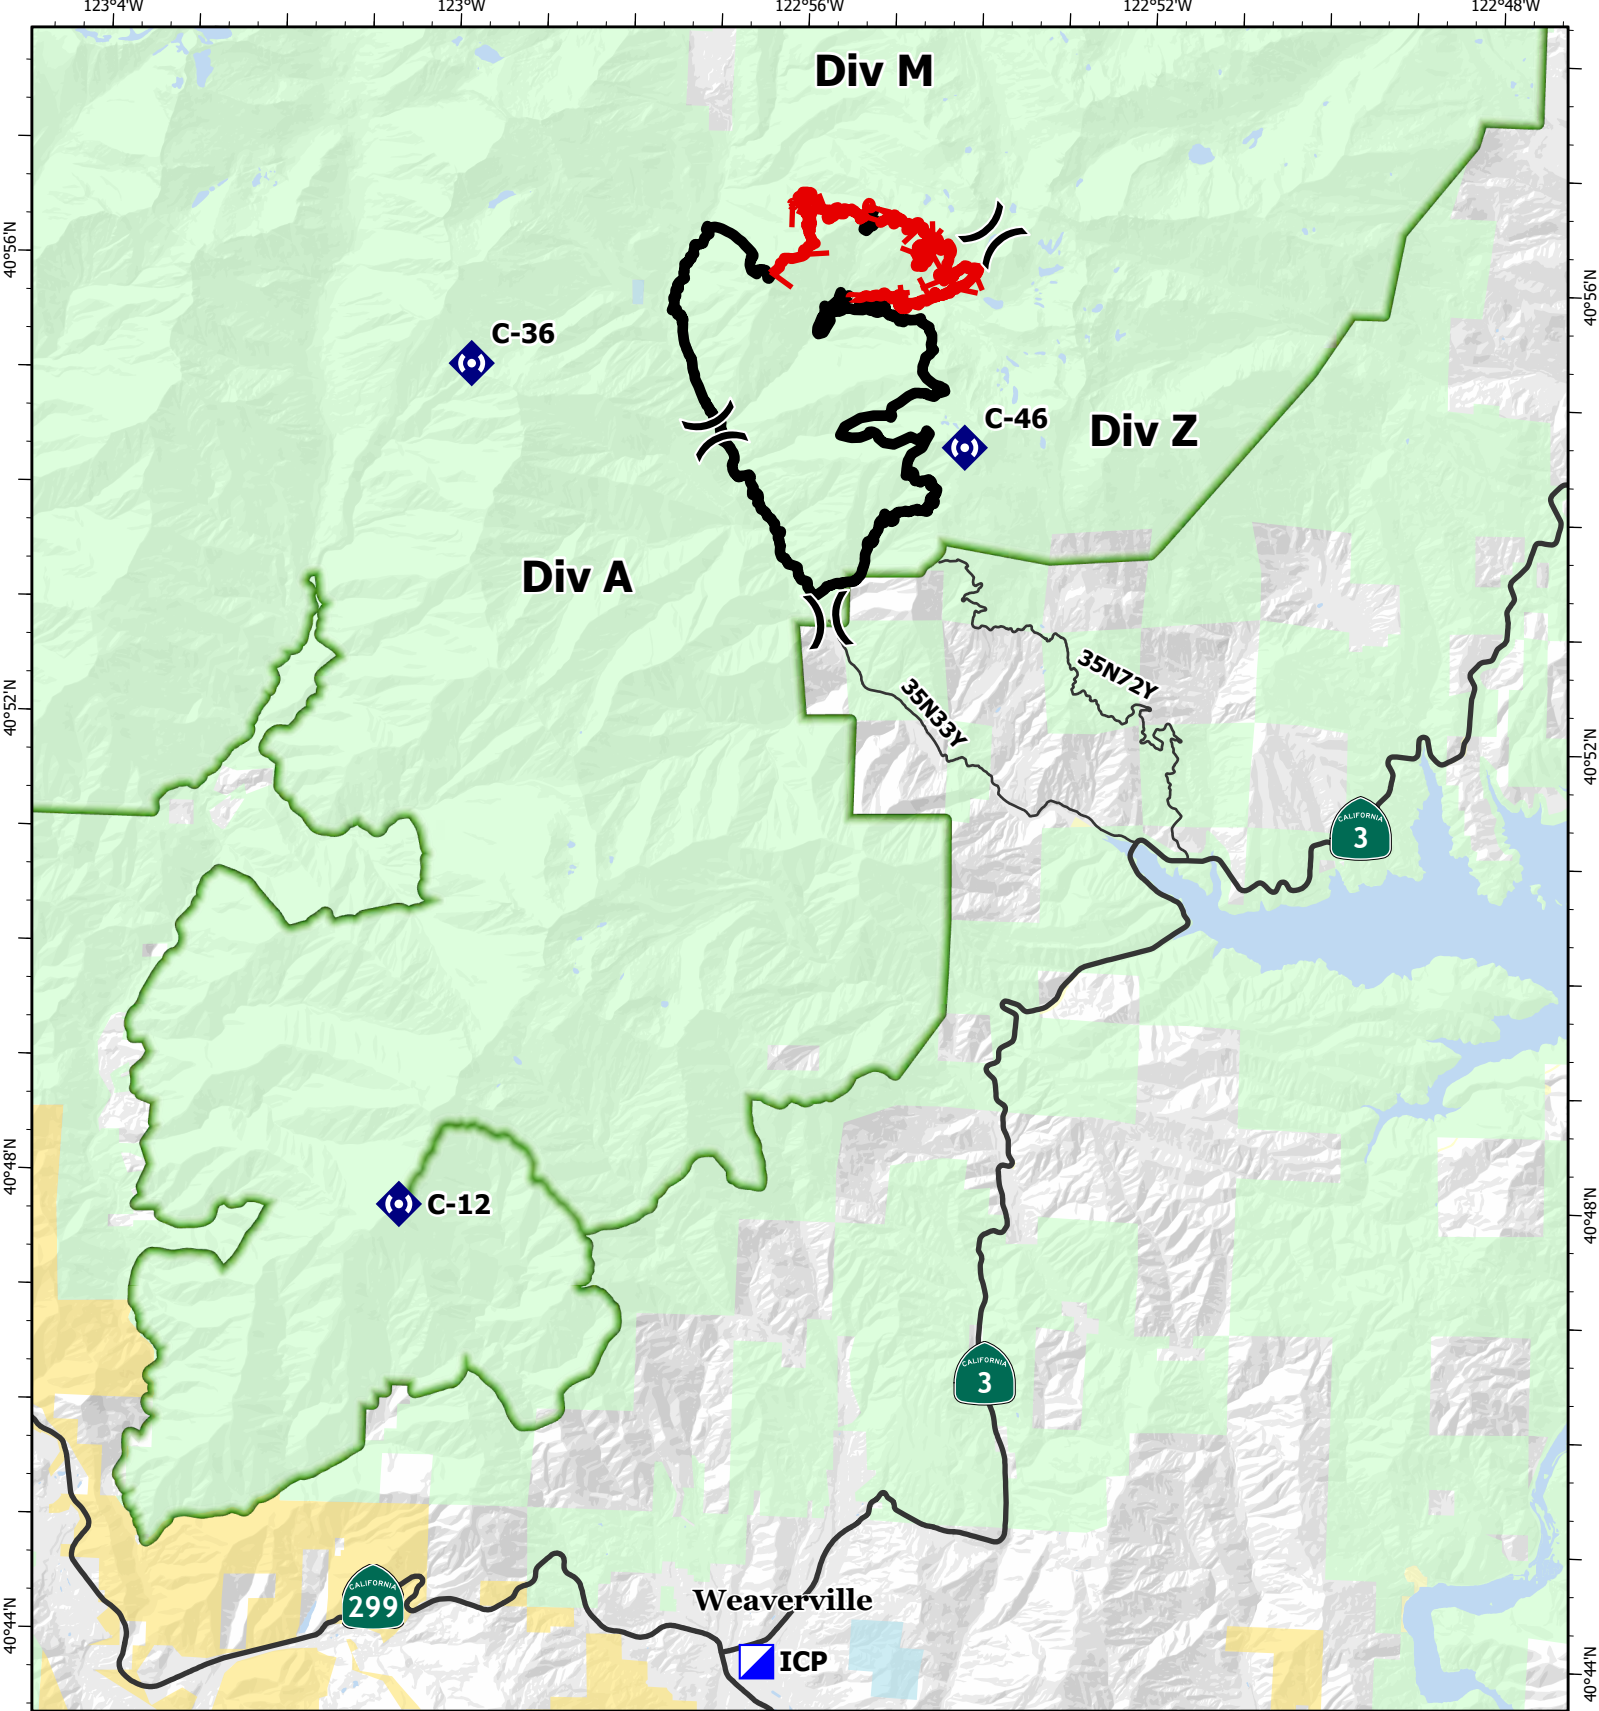

123°4'W 123°W 122°56'W 122°52'W 122°48'W

IAP Map

Deep
CA-SHF-000973
September 8, 2023

4198 acres at 9/4/23 0321

-)(Division Break
- Incident Command Post
- ◆ Repeater
- Contained
- Uncontained
- Trinity Alps Wilderness

1:122,000 | mforumi | 9/7/2023 2110
Acres from IR and GPS
NAD 1983 2011 Datum, Lat/Long Grid