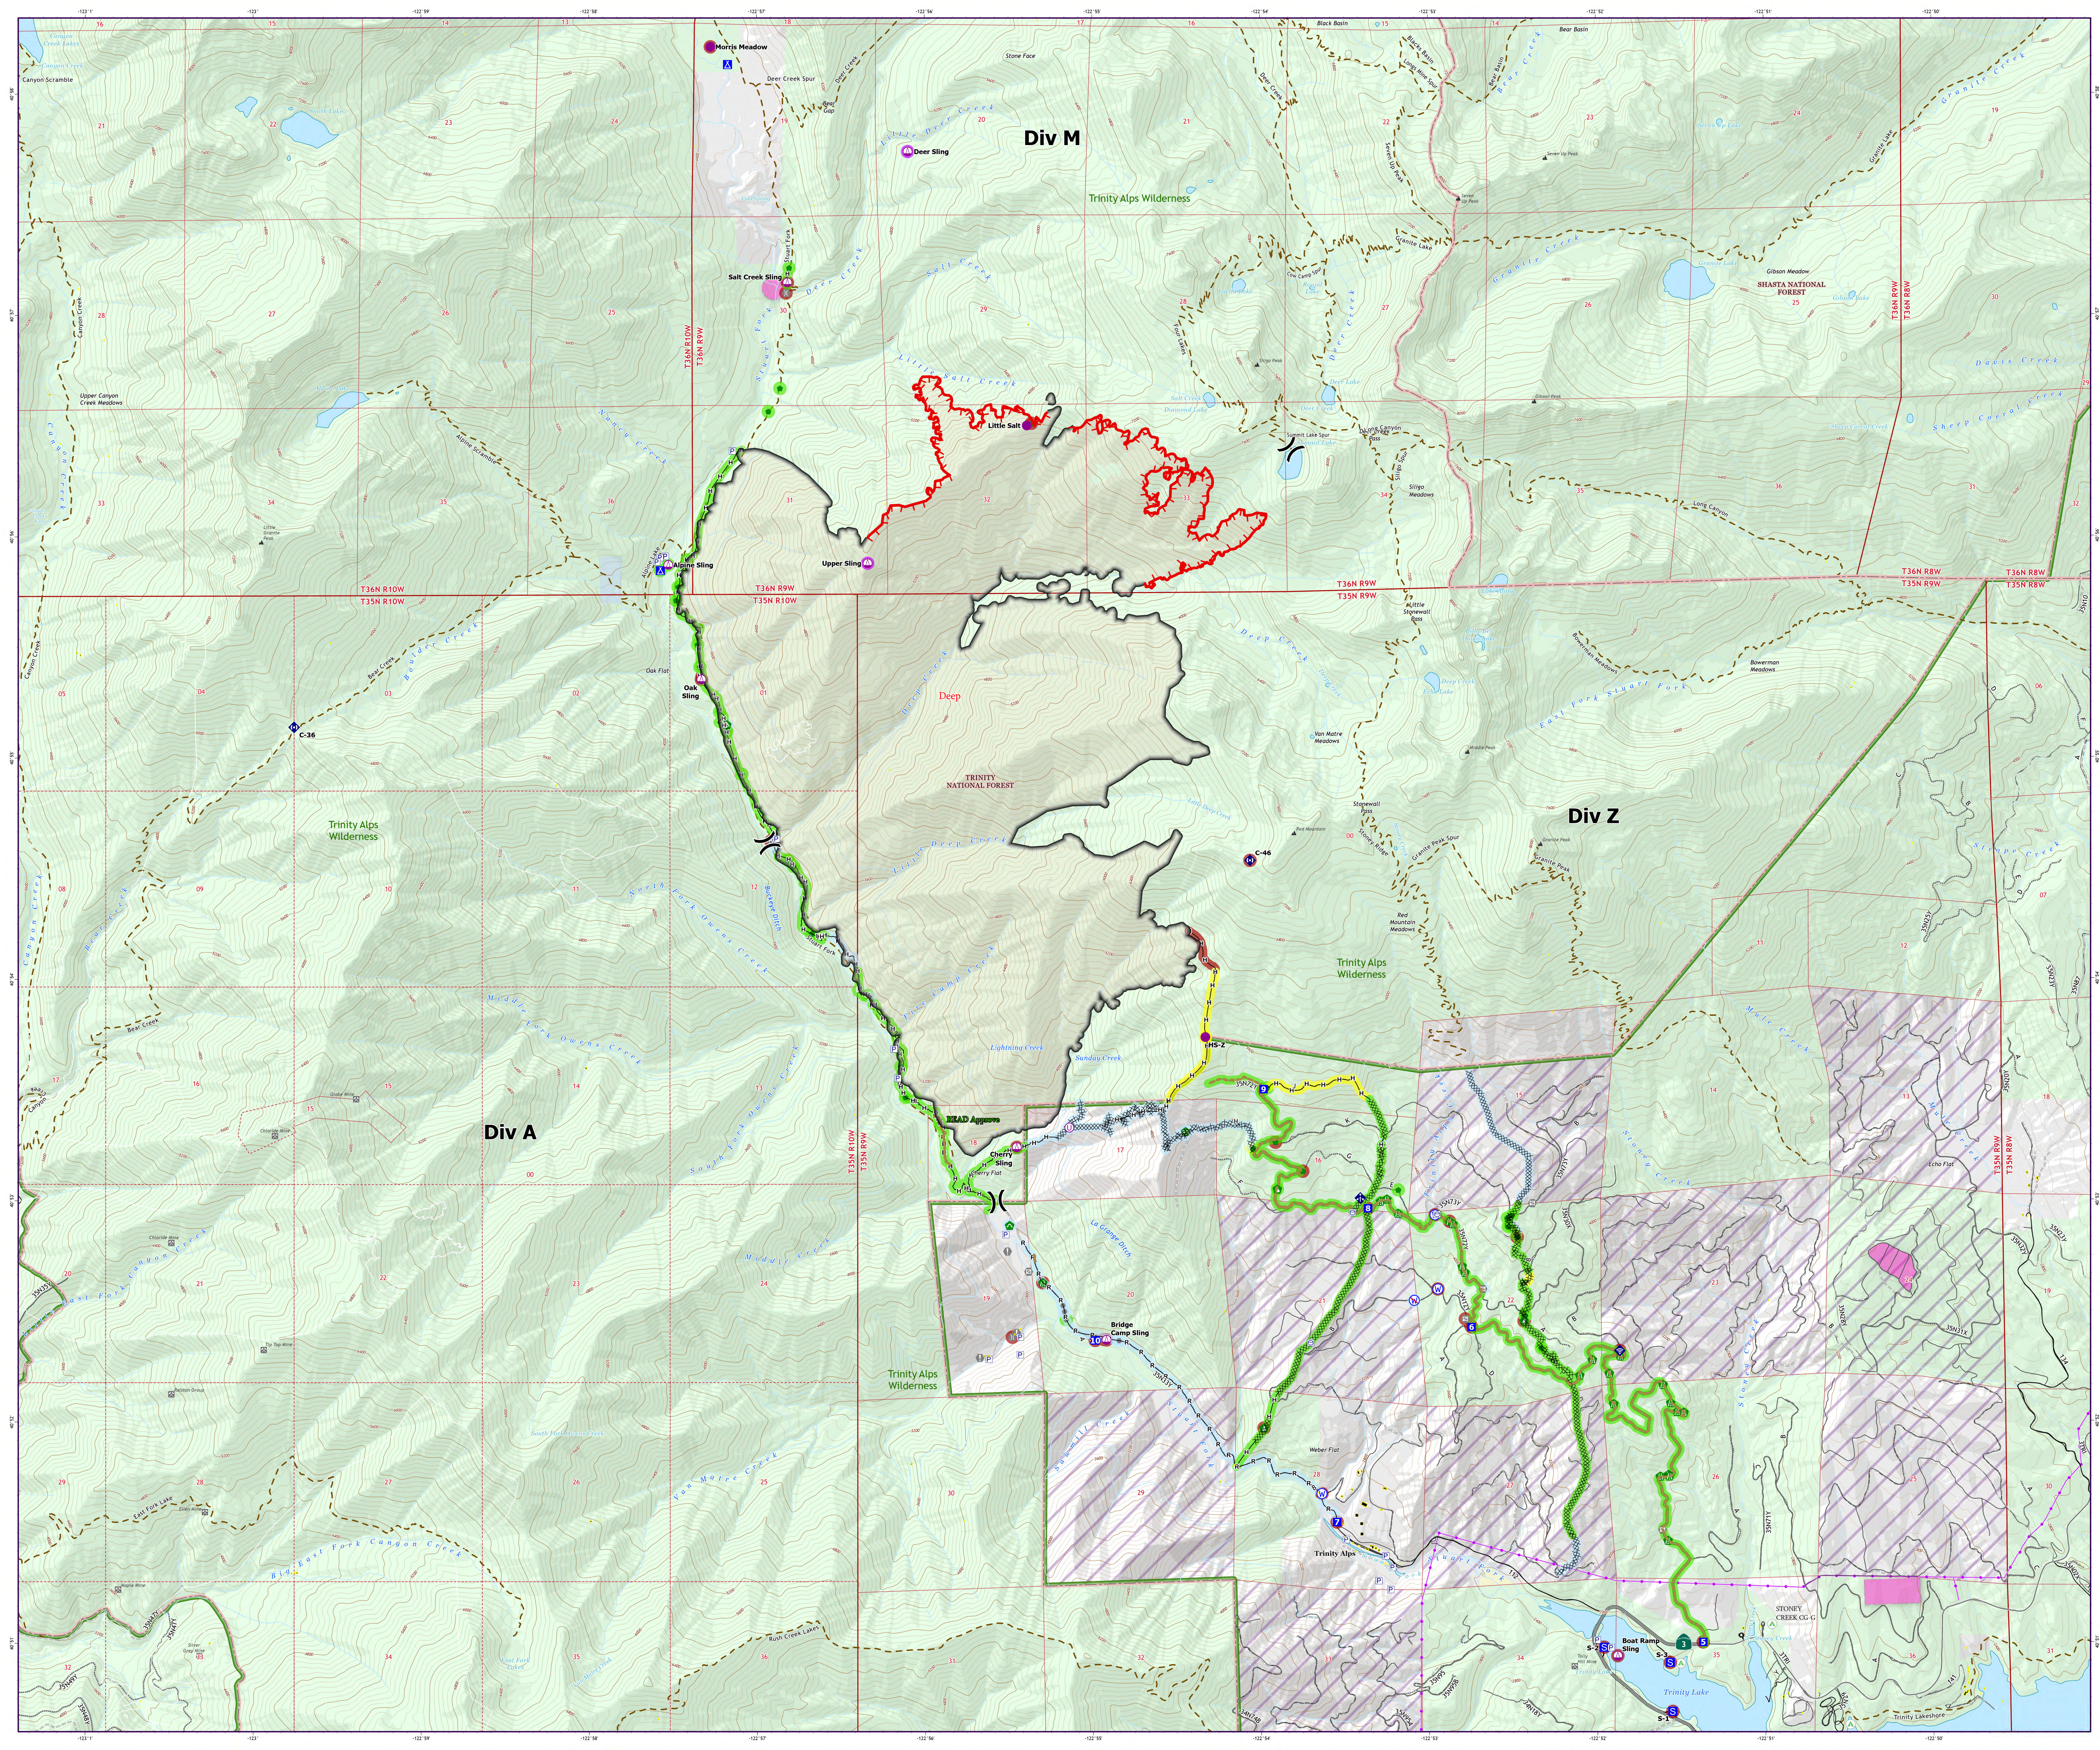

# Repair Map

## Deep Fire

### CA-SHF-000973

September 9, 2023

4,198 acres on 9/4 at 0321Hrs

- Completed - Inspected
- In Progress
- Repair Needed
- No Repair Needed
- Helipot
- Sling Site
- Unimproved Landing Area
- Division Break
- Drop Point
- Camp
- Staging Area
- Value at Risk
- Other
- Gate
- Bridge
- Stream Crossing
- Road Repair
- Repair Point
- Hazard Tree
- Dozer Push
- Culvert
- Mobile Weather Unit
- Internet Access
- Repeater
- Water Source
- Restricted Water Source
- Pump
- Water Tank
- Contained
- Uncontained
- Completed Dozer Line
- Completed Hand Line
- Completed Road as Line
- Repair Line
- Road Repair
- Structures
- Mine
- Summit
- Campground
- Paved Road
- Gravel Road
- Dirt Road
- Unimproved Road
- Closed Road
- Sensitive Areas
- Trinity Alps Wilderness
- Surface Management
- Bureau of Reclamation (BOR)
- State
- US Forest Service (USFS)
- SPI Lands
- Private